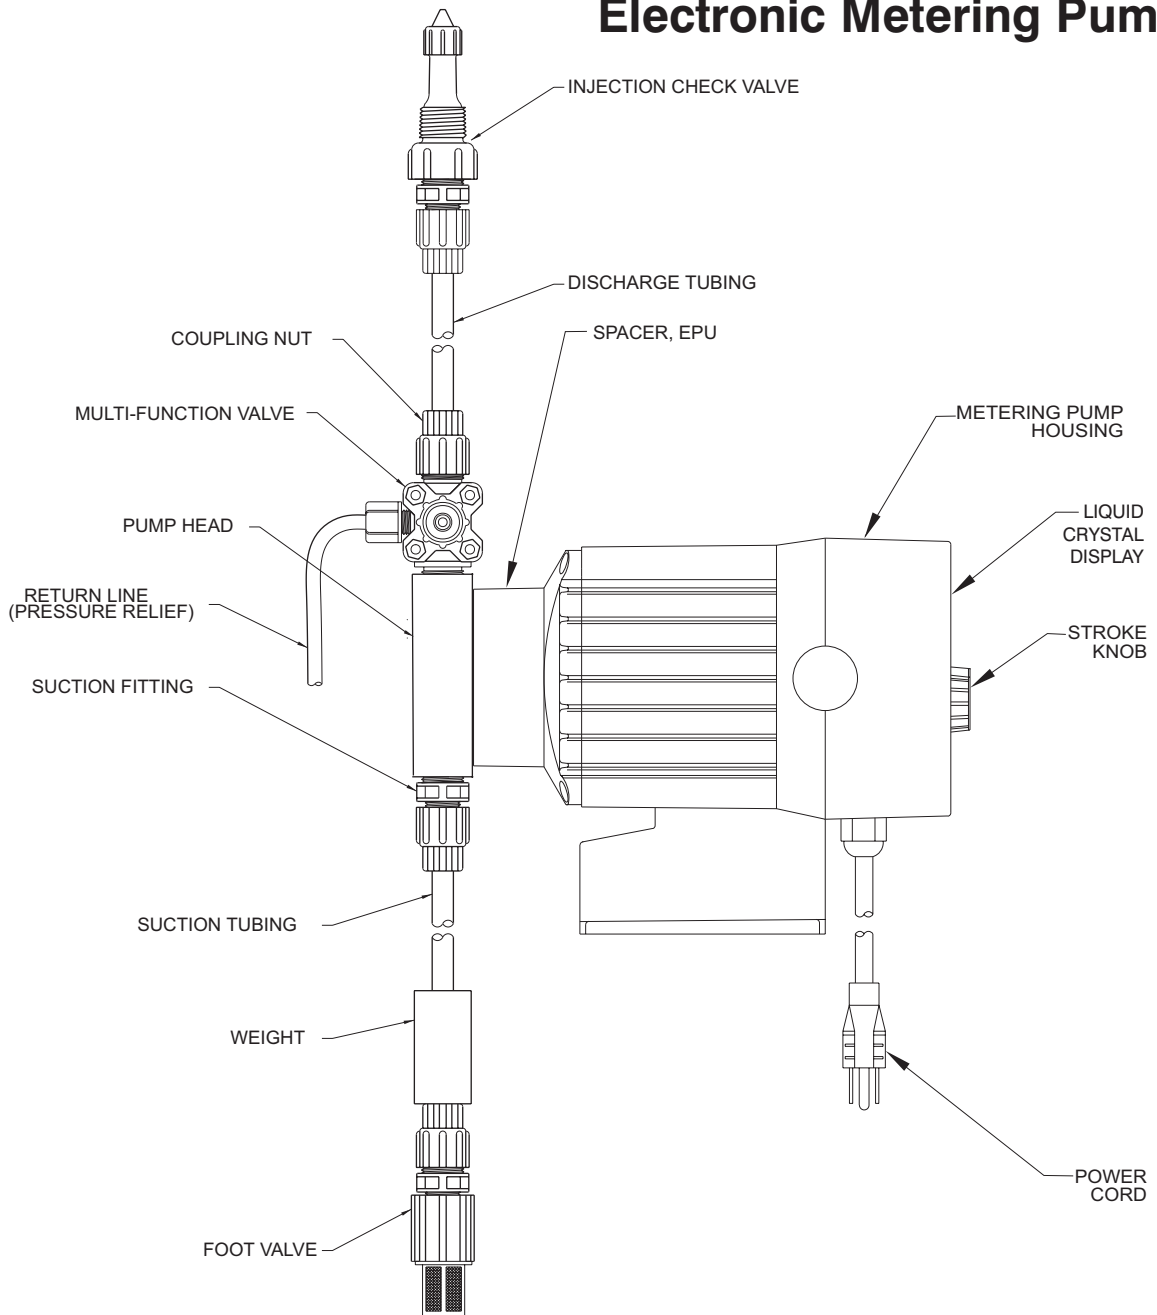

Instruction **Supplement**

Series B9

Electronic Metering Pump

Metering Pump Component Diagram