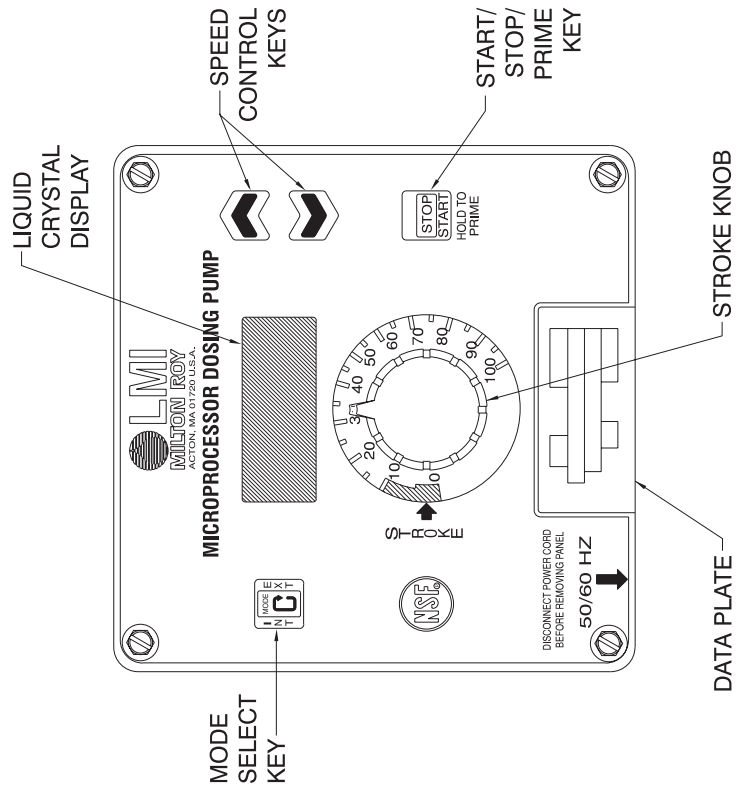

Series B9 Control Panel Detail