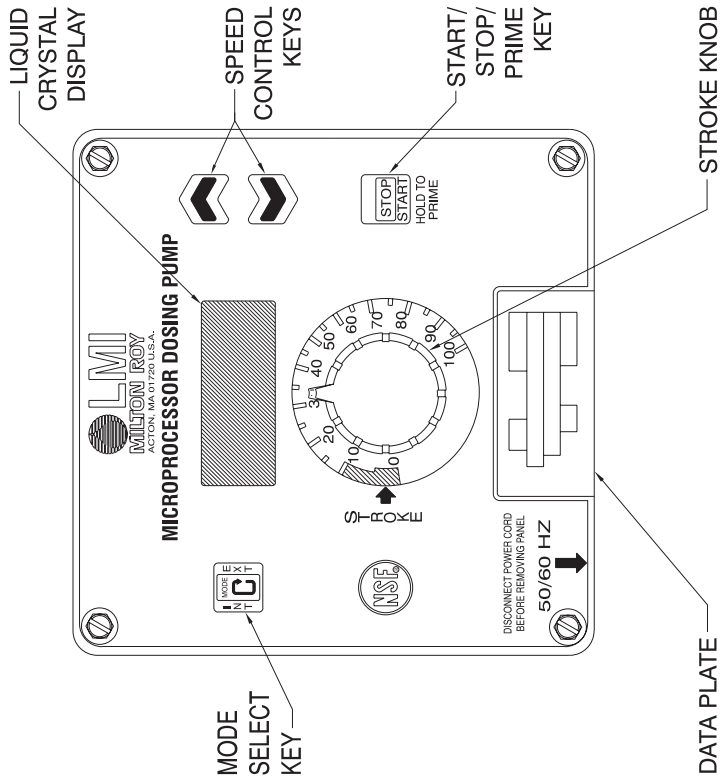

SERIES C9 CONTROL PANEL DETAIL