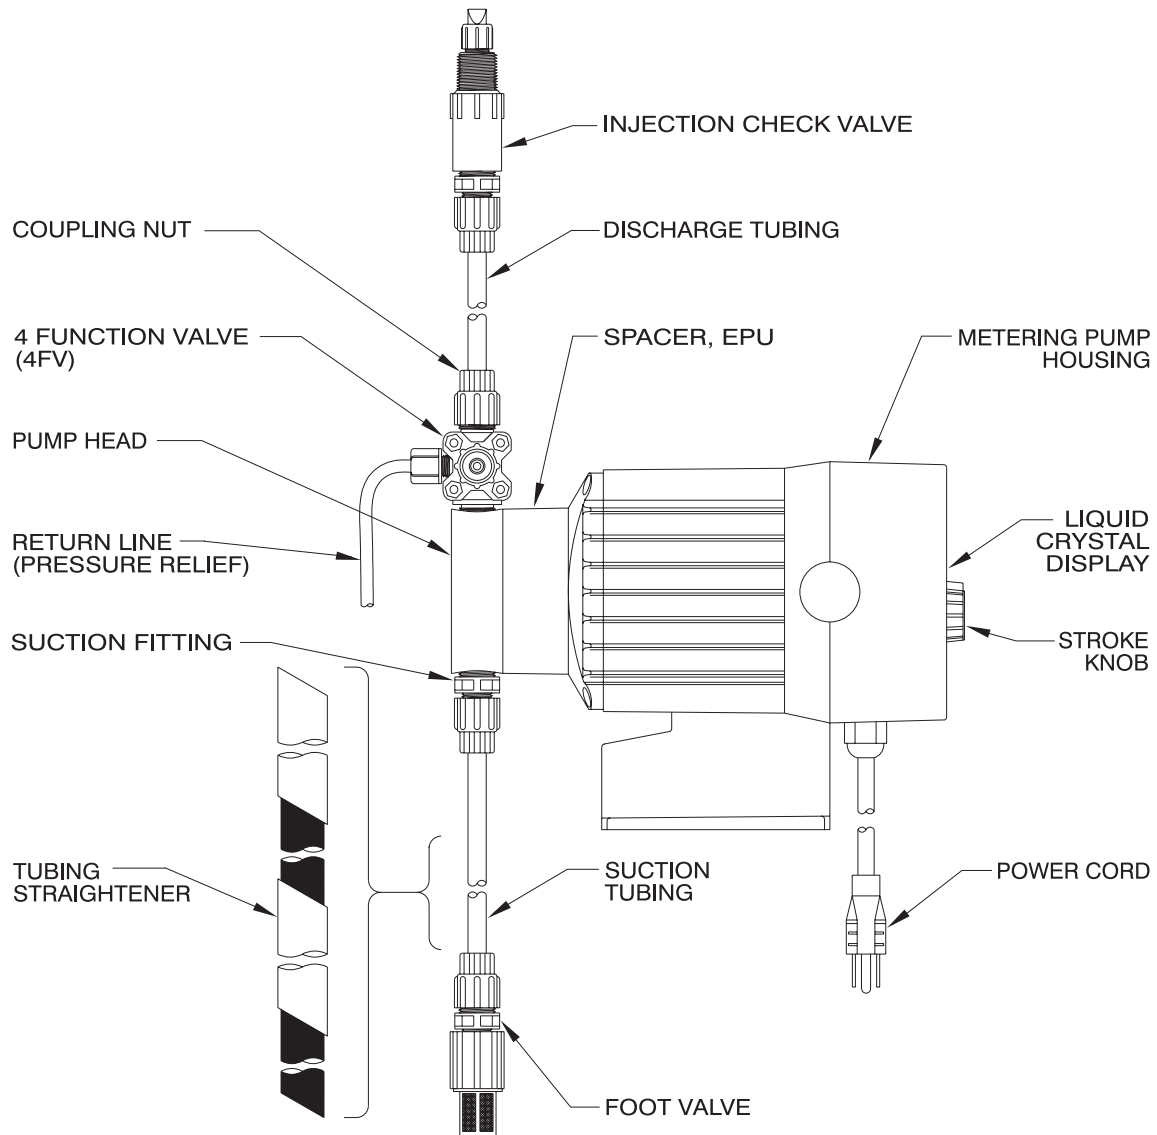

Instruction Supplement

Series C9

Electronic Metering Pump

METERING PUMP COMPONENT DIAGRAM