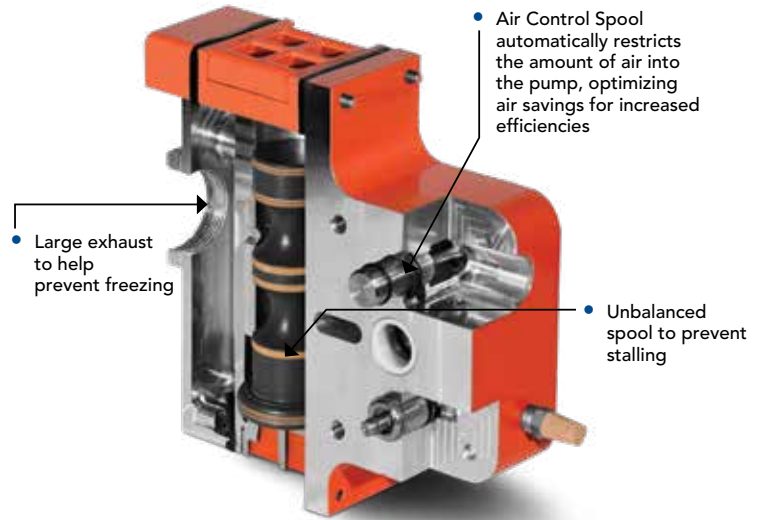

UL-Certified FUEL TRANSFER PUMPS

Where Innovation Flows

WILDEN®

Wilden® UL-Certified Fuel Transfer pumps are certified to UL 79 standards to meet the requirements for fuel transfer applications. UL 79 certified pumps meet the flammable and combustible liquids, National Electric, Automotive and Marine Service Station codes for electrically, hydraulically, or pneumatically driven power-operated pumps.

UL 79 certified pumps are also qualified for submersible use in storage tanks providing petroleum products to remote control flammable liquid dispensing devices.

FEATURES AND BENEFITS

- Discharge pressures up to 50 psig
- High suction lift
- Energy-efficient Pro-Flo SHIFT Air Distribution System
- Greater flow – more gallons pumped per SCFM
- Portable and submersible
- Increased on/off reliability

APPLICATIONS

- Lube Oil Fuel Transfer
- Petrochemical Fuel Transfer

PRO-FLO® SHIFT

The Wilden Pro-Flo® SHIFT Series is the premier AODD pump. The innovative, yet simple, Pro-Flo SHIFT design features an air control spool that automatically optimizes air consumption and eliminates the overfilling that can lead to overcharging of the air chamber, all while causing no corresponding reduction in flow rate. This allows the Pro-Flo SHIFT to achieve up to 34% greater flow rates with up to 60% reduction in air consumption. Additionally, Pro-Flo SHIFT is ATEX-compatible for use in explosive atmospheres.

TECHNICAL SPECIFICATIONS

Model	Air Inlet	Liquid Inlet	Liquid Discharge	Connection Type	Max. Flow Rate	Max. Inlet Pressure	Max. Size Solids	Max. Suction Lift	Displacement Per Stroke*	Certifications
PS1	1/4" FNPT	13 mm (1/2")	13 mm (1/2")	NPT/BSPT (Threaded)	60.2 lpm (15.9 gpm)	3.4 bar (50 psig)	1.6 mm (1/16")	5.9 m (19.3') Dry 9.8 m (32.3') Wet	0.10 L (0.027 gal)	CE Ex
PS220	1/2" FNPT	25 mm (1")	25 mm (1")	NPT/BSPT (Threaded)	204 lpm (54 gpm)	3.4 bar (50 psig)	6.4 mm (1/4")	6.9 m (22.7') Dry 9.0 m (29.5') Wet	0.30 L (0.08 gal)	CE Ex