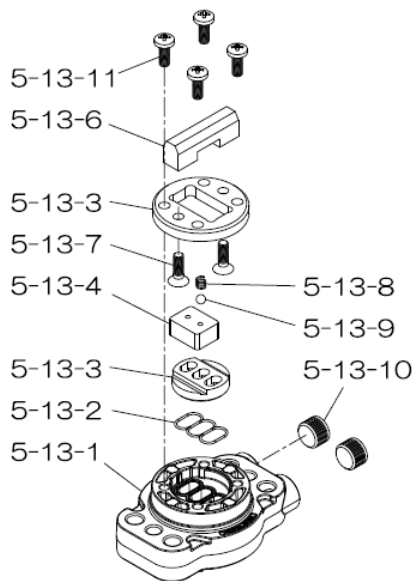

T = used in Teflon elastomer pumps only

Reference No.	Description	Q'ty	Part No.
1	Out Chamber	2	780147
2	In Manifold	2	780244
3	Out Manifold	2	780150
4	Center Manifold	2	780248
5	Body Assembly	1	804770
6	Center Bushing	2	716219
7	Center Rod	1	716218
8	Center Disk	2	711902
9	Center Disk	2	771725
10	Diaphragm	2	771975
11	Valve Seat	4	772096
12	Ball	4	770593
14	Ball Valve	1	684321
16	Bushing	1	684339
19	Stand Body	2	711925
20	Cushion	4	771865
23	Bolt	16	686156
24	Plain Washer	68	631330
25	Spring Lock Washer	44	680257
26	Bolt	16	621183
33	Bolt	4	621179
34	Nut	24	628013
35	Bolt	4	621149
36	Nut with Flange	4	683837
37	Bolt	8	683542
39	O-ring	4	683998
40	O-ring	4	684121
44	Silencer	2	804697
46	Cap	4	683641
53	O-ring	4	685447

**804784 Valve Body Assembly**

Reference No.	Description	Q'ty	Part No.
5-13-1	Valve Body	1	716244
5-13-2	Gasket	1	773042
5-13-3	Valve Seat	1	716246
5-13-4	Block	1	773065
5-13-5	Block Holder	1	716245
5-13-6	Valve Guide	1	773064
5-13-7	Flat Head Screw	2	684384
5-13-8	Spring	1	706612
5-13-9	Ball	1	686271
5-13-10	Plug	2	772934
5-13-11	Screw	4	602299

Reference			
No.	Description	Q'ty	Part No.
5-1	Air Chamber	2	716215
5-2	Body	1	716256
5-3	Throat Bearing	2	773048
5-4	Valve Switcher	1	716214
5-5	Center Rod Guide	1	773047
5-6	O-ring	2	640023
5-7	O-ring	2	640133
5-8	Gasket	2	773040
5-9	Gasket	2	773041
5-10	O-ring	2	640138
5-11	O-ring	8	640007
5-12	Flat Head Bolt	12	683812
5-13	Valve Body Assembly	2	804784
5-14	O-ring	2	640134
5-15	Bolt	4	611153
5-16	Spring Washer	8	631420
5-17	Plain Washer	8	631013
5-18	Plain Washer	12	684987
5-19	Retainer B	1	716249
5-20	Spring Retainer	2	713620
5-21	Bushing	4	773067
5-22	Spring	2	684537
5-23	Trip Arm	2	714446
5-24	Pin	2	700231
5-25	Retainer A	1	716216
5-26	Bolt	4	611149
5-27	Tapping Screws	2	686337