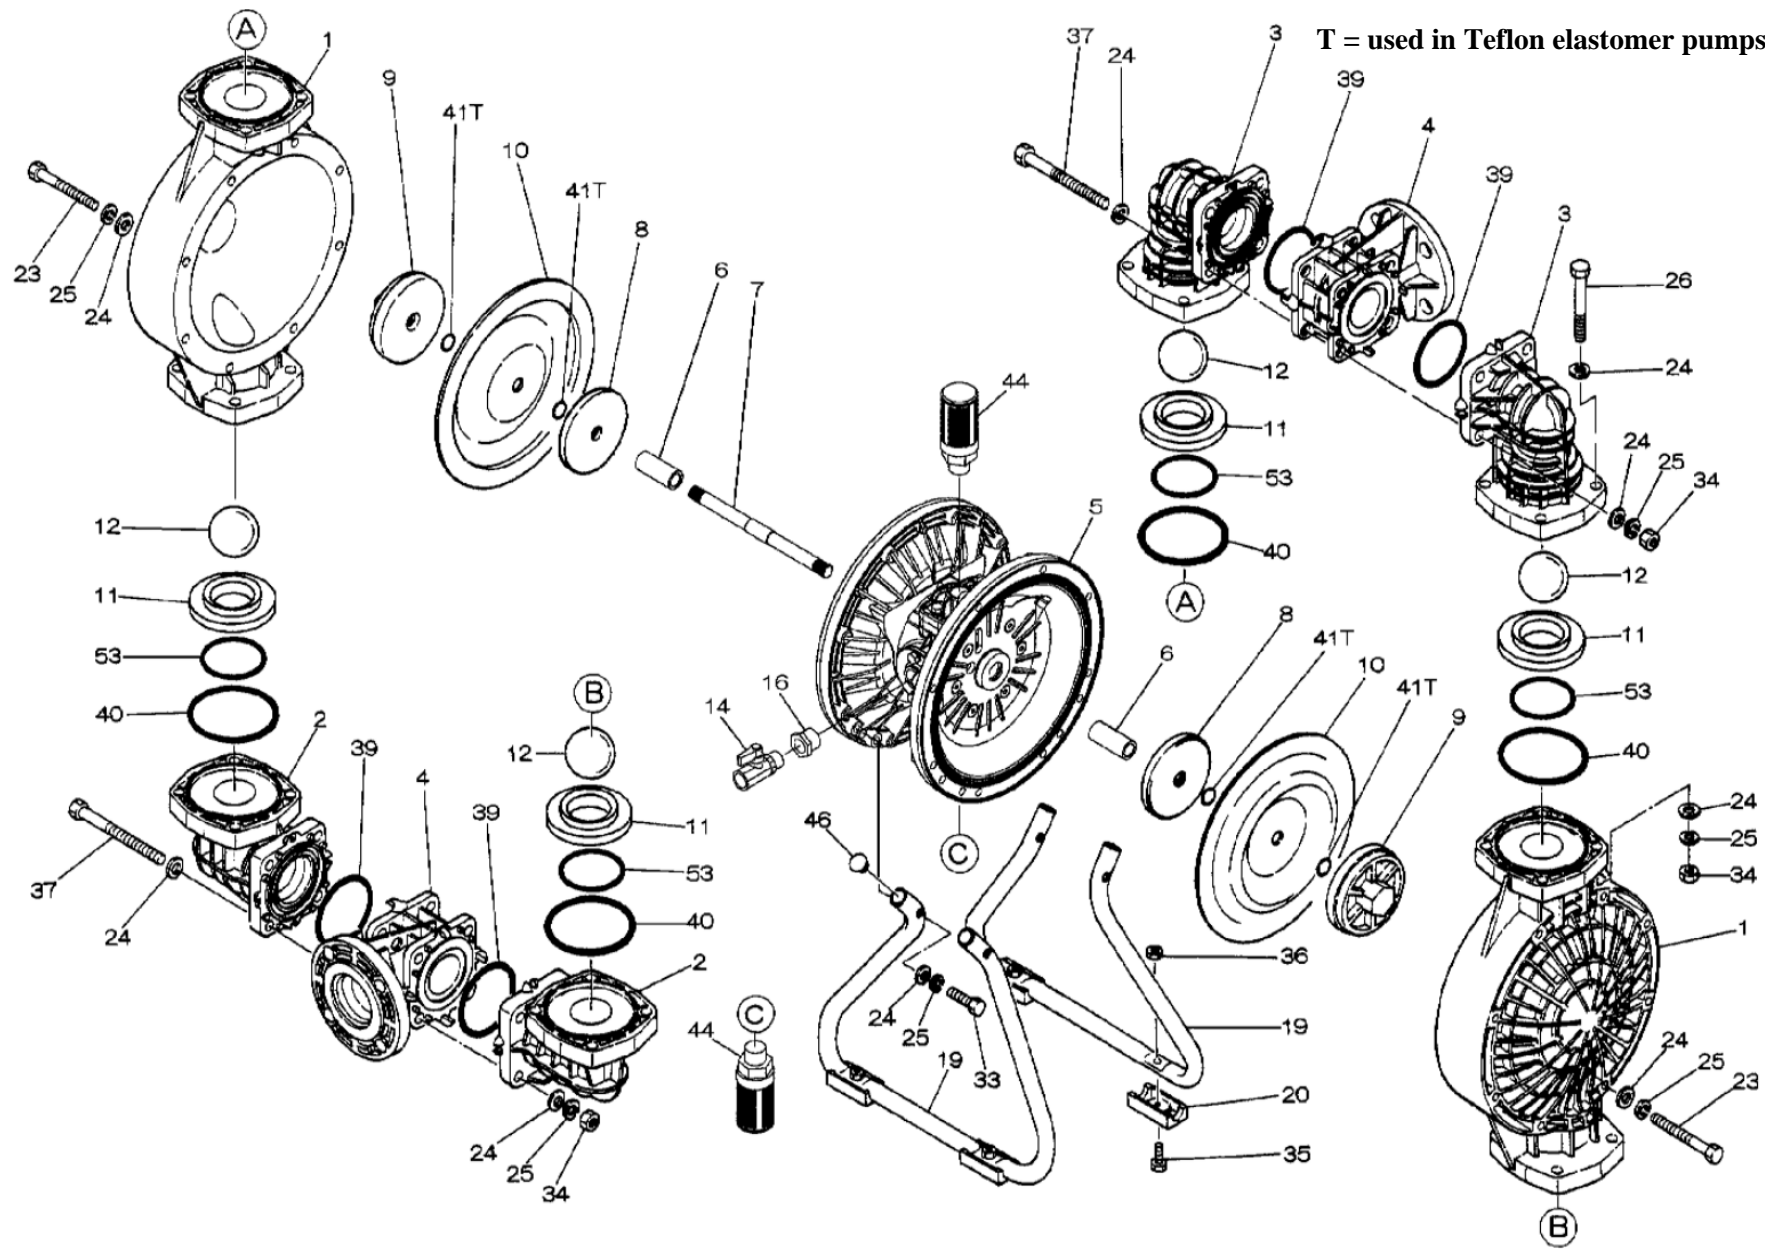

T = used in Teflon elastomer pumps only

Reference No.	Description	Q'ty	Part No.
1	Out Chamber	2	780147
2	In Manifold	2	780244
3	Out Manifold	2	780150
4	Center Manifold	2	780248
5	Body Assembly	1	804770
6	Center Bushing	2	716219
7	Center Rod	1	716218
8	Center Disk	2	711902
9	Center Disk	2	771725
10	Diaphragm	2	771975
11	Valve Seat	4	772096
12	Ball	4	770593
14	Ball Valve	1	684321
16	Bushing	1	684339
19	Stand Body	2	711925
20	Cushion	4	771865
23	Bolt	16	686156
24	Plain Washer	68	631330
25	Spring Lock Washer	44	680257
26	Bolt	16	621183
33	Bolt	4	621179
34	Nut	24	628013
35	Bolt	4	621149
36	Nut with Flange	4	683837
37	Bolt	8	683542
39	O-ring	4	683998
40	O-ring	4	684121
44	Silencer	2	804697
46	Cap	4	683641
53	O-ring	4	685447

**804784 Valve Body Assembly**

Reference No.	Description	Q'ty	Part No.
5-13-1	Valve Body	1	716244
5-13-2	Gasket	1	773042
5-13-3	Valve Seat	1	716246
5-13-4	Block	1	773065
5-13-5	Block Holder	1	716245
5-13-6	Valve Guide	1	773064
5-13-7	Flat Head Screw	2	684384
5-13-8	Spring	1	706612
5-13-9	Ball	1	686271
5-13-10	Plug	2	772934
5-13-11	Screw	4	602299

Reference			
No.	Description	Q'ty	Part No.
5-1	Air Chamber	2	716215
5-2	Body	1	716256
5-3	Throat Bearing	2	773048
5-4	Valve Switcher	1	716214
5-5	Center Rod Guide	1	773047
5-6	O-ring	2	640023
5-7	O-ring	2	640133
5-8	Gasket	2	773040
5-9	Gasket	2	773041
5-10	O-ring	2	640138
5-11	O-ring	8	640007
5-12	Flat Head Bolt	12	683812
5-13	Valve Body Assembly	2	804784
5-14	O-ring	2	640134
5-15	Bolt	4	611153
5-16	Spring Washer	8	631420
5-17	Plain Washer	8	631013
5-18	Plain Washer	12	684987
5-19	Retainer B	1	716249
5-20	Spring Retainer	2	713620
5-21	Bushing	4	773067
5-22	Spring	2	684537
5-23	Trip Arm	2	714446
5-24	Pin	2	700231
5-25	Retainer A	1	716216
5-26	Bolt	4	611149
5-27	Tapping Screws	2	686337