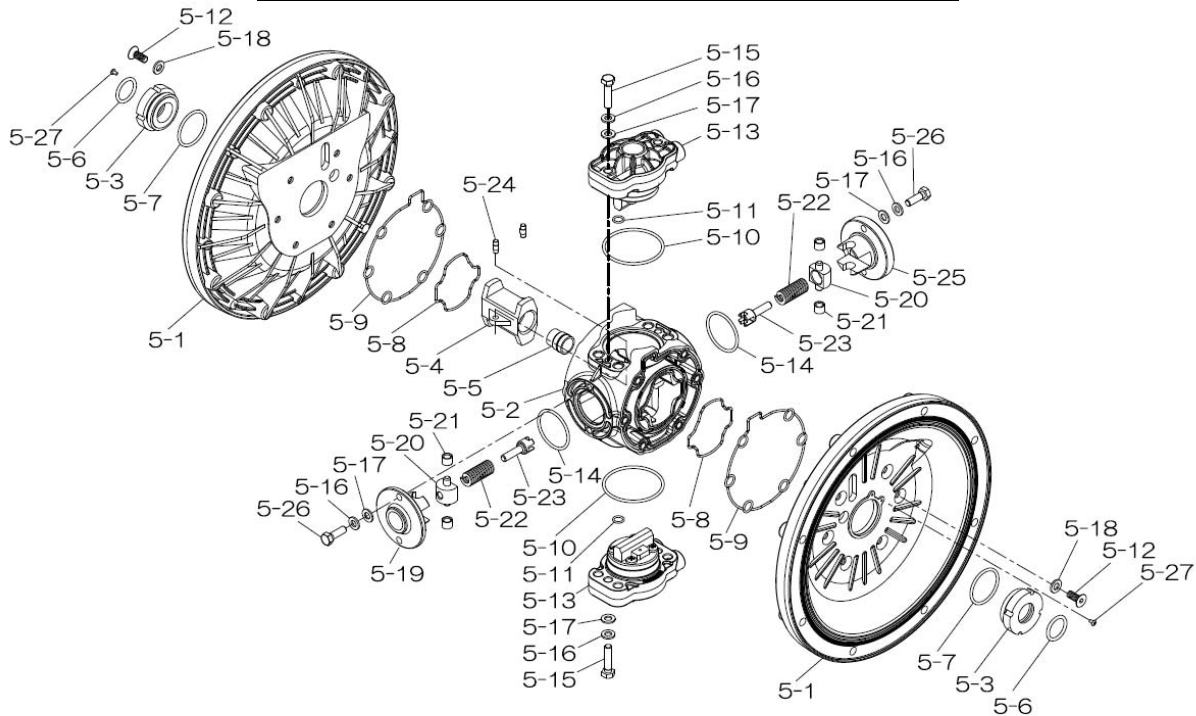

T = used in Teflon elastomer pumps only

Reference No.	Description	Q'ty	Part No.
1	Out Chamber	2	780147
2	In Manifold	2	780244
3	Out Manifold	2	780150
4	Center Manifold	2	780248
5	Body Assembly	1	804770
6	Center Bushing	2	716219
7	Center Rod	1	716218
8	Center Disk	2	711902
9	Center Disk	2	771725
10	Diaphragm	2	771975
11	Valve Seat	4	772096
12	Ball	4	770593
14	Ball Valve	1	684321
16	Bushing	1	684339
19	Stand Body	2	711925
20	Cushion	4	771865
23	Bolt	16	686156
24	Plain Washer	68	631330
25	Spring Lock Washer	44	680257
26	Bolt	16	621183
33	Bolt	4	621179
34	Nut	24	628013
35	Bolt	4	621149
36	Nut with Flange	4	683837
37	Bolt	8	683542
39	O-ring	4	683998
40	O-ring	4	684121
44	Silencer	2	804697
46	Cap	4	683641
53	O-ring	4	685447

**804784 Valve Body Assembly**

Reference No.	Description	Q'ty	Part No.
5-13-1	Valve Body	1	716244
5-13-2	Gasket	1	773042
5-13-3	Valve Seat	1	716246
5-13-4	Block	1	773065
5-13-5	Block Holder	1	716245
5-13-6	Valve Guide	1	773064
5-13-7	Flat Head Screw	2	684384
5-13-8	Spring	1	706612
5-13-9	Ball	1	686271
5-13-10	Plug	2	772934
5-13-11	Screw	4	602299

XDP

336B-00\_2011

Yamada America, Inc.  
955 East Algonquin Rd  
Arlington Heights, IL 60005  
Phone: 847.631.9200  
Fax: 847.631.9273  
www.yamadapump.com

**Yamada**<sup>®</sup>

Part # 854401

804770 Body Assembly

Reference			
No.	Description	Q'ty	Part No.
5-1	Air Chamber	2	716215
5-2	Body	1	716256
5-3	Throat Bearing	2	773048
5-4	Valve Switcher	1	716214
5-5	Center Rod Guide	1	773047
5-6	O-ring	2	640023
5-7	O-ring	2	640133
5-8	Gasket	2	773040
5-9	Gasket	2	773041
5-10	O-ring	2	640138
5-11	O-ring	8	640007
5-12	Flat Head Bolt	12	683812
5-13	Valve Body Assembly	2	804784
5-14	O-ring	2	640134
5-15	Bolt	4	611153
5-16	Spring Washer	8	631420
5-17	Plain Washer	8	631013
5-18	Plain Washer	12	684987
5-19	Retainer B	1	716249
5-20	Spring Retainer	2	713620
5-21	Bushing	4	773067
5-22	Spring	2	684537
5-23	Trip Arm	2	714446
5-24	Pin	2	700231
5-25	Retainer A	1	716216
5-26	Bolt	4	611149
5-27	Tapping Screws	2	686337