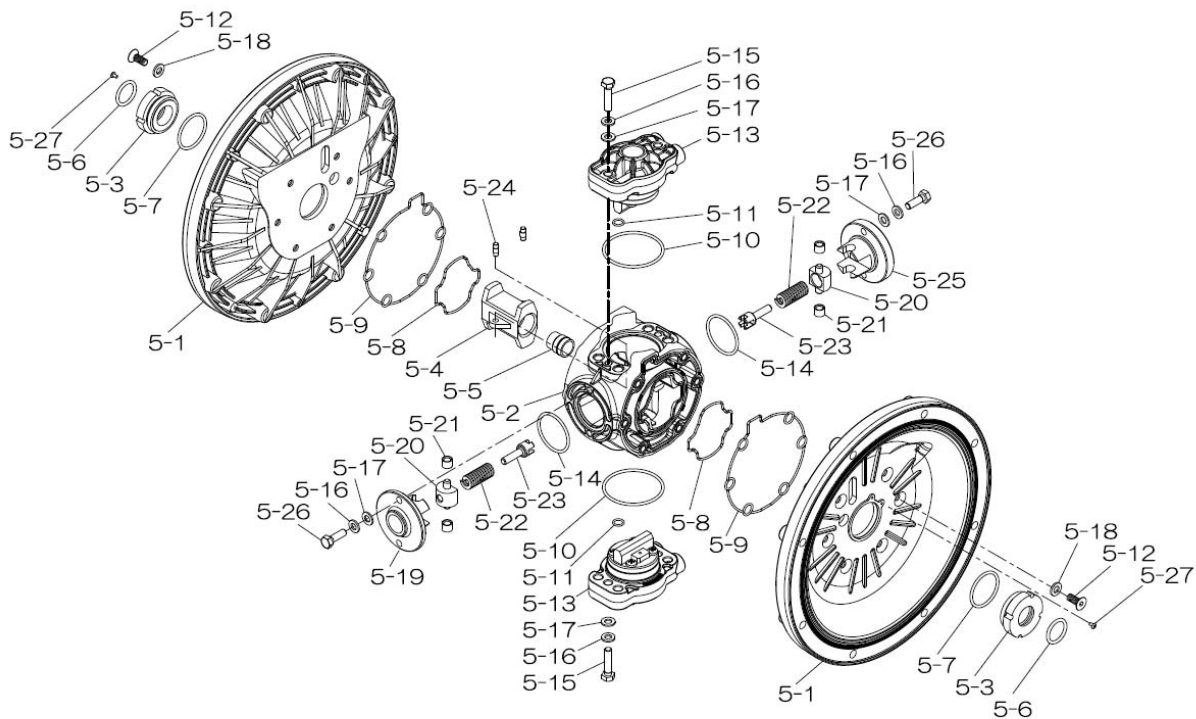

**804784 Valve Body Assembly**

Reference No.	Description	Q'ty	Part No.
5-13-1	Valve Body	1	716244
5-13-2	Gasket	1	773042
5-13-3	Valve Seat	1	716246
5-13-4	Block	1	773065
5-13-5	Block Holder	1	716245
5-13-6	Valve Guide	1	773064
5-13-7	Flat Head Screw	2	684384
5-13-8	Spring	1	706612
5-13-9	Ball	1	686271
5-13-10	Plug	2	772934
5-13-11	Screw	4	602299

XDP

336B-00\_2011

Yamada America, Inc.  
 955 East Algonquin Rd  
 Arlington Heights, IL 60005  
 Phone: 847.631.9200  
 Fax: 847.631.9273  
 www.yamadapump.com

804778 Body Assembly

Reference			
No.	Description	Q'ty	Part No.
5-1	Air Chamber	2	716247
5-2	Body	1	716256
5-3	Throat Bearing	2	773048
5-4	Valve Switcher	1	716214
5-5	Center Rod Guide	1	773047
5-6	O-ring	2	640023
5-7	O-ring	2	640133
5-8	Gasket	2	773040
5-9	Gasket	2	773041
5-10	O-ring	2	640138
5-11	O-ring	8	640007
5-12	Flat Head Bolt	12	683812
5-13	Valve Body Assembly	2	804784
5-14	O-ring	2	640134
5-15	Bolt	4	611153
5-16	Spring Washer	8	631420
5-17	Plain Washer	8	631013
5-18	Plain Washer	12	684987
5-19	Retainer B	1	716249
5-20	Spring Retainer	2	713620
5-21	Bushing	4	773067
5-22	Spring	2	684537
5-23	Trip Arm	2	714446
5-24	Pin	2	700231
5-25	Retainer A	1	716216
5-26	Bolt	4	611149
5-27	Tapping Screws	2	686337