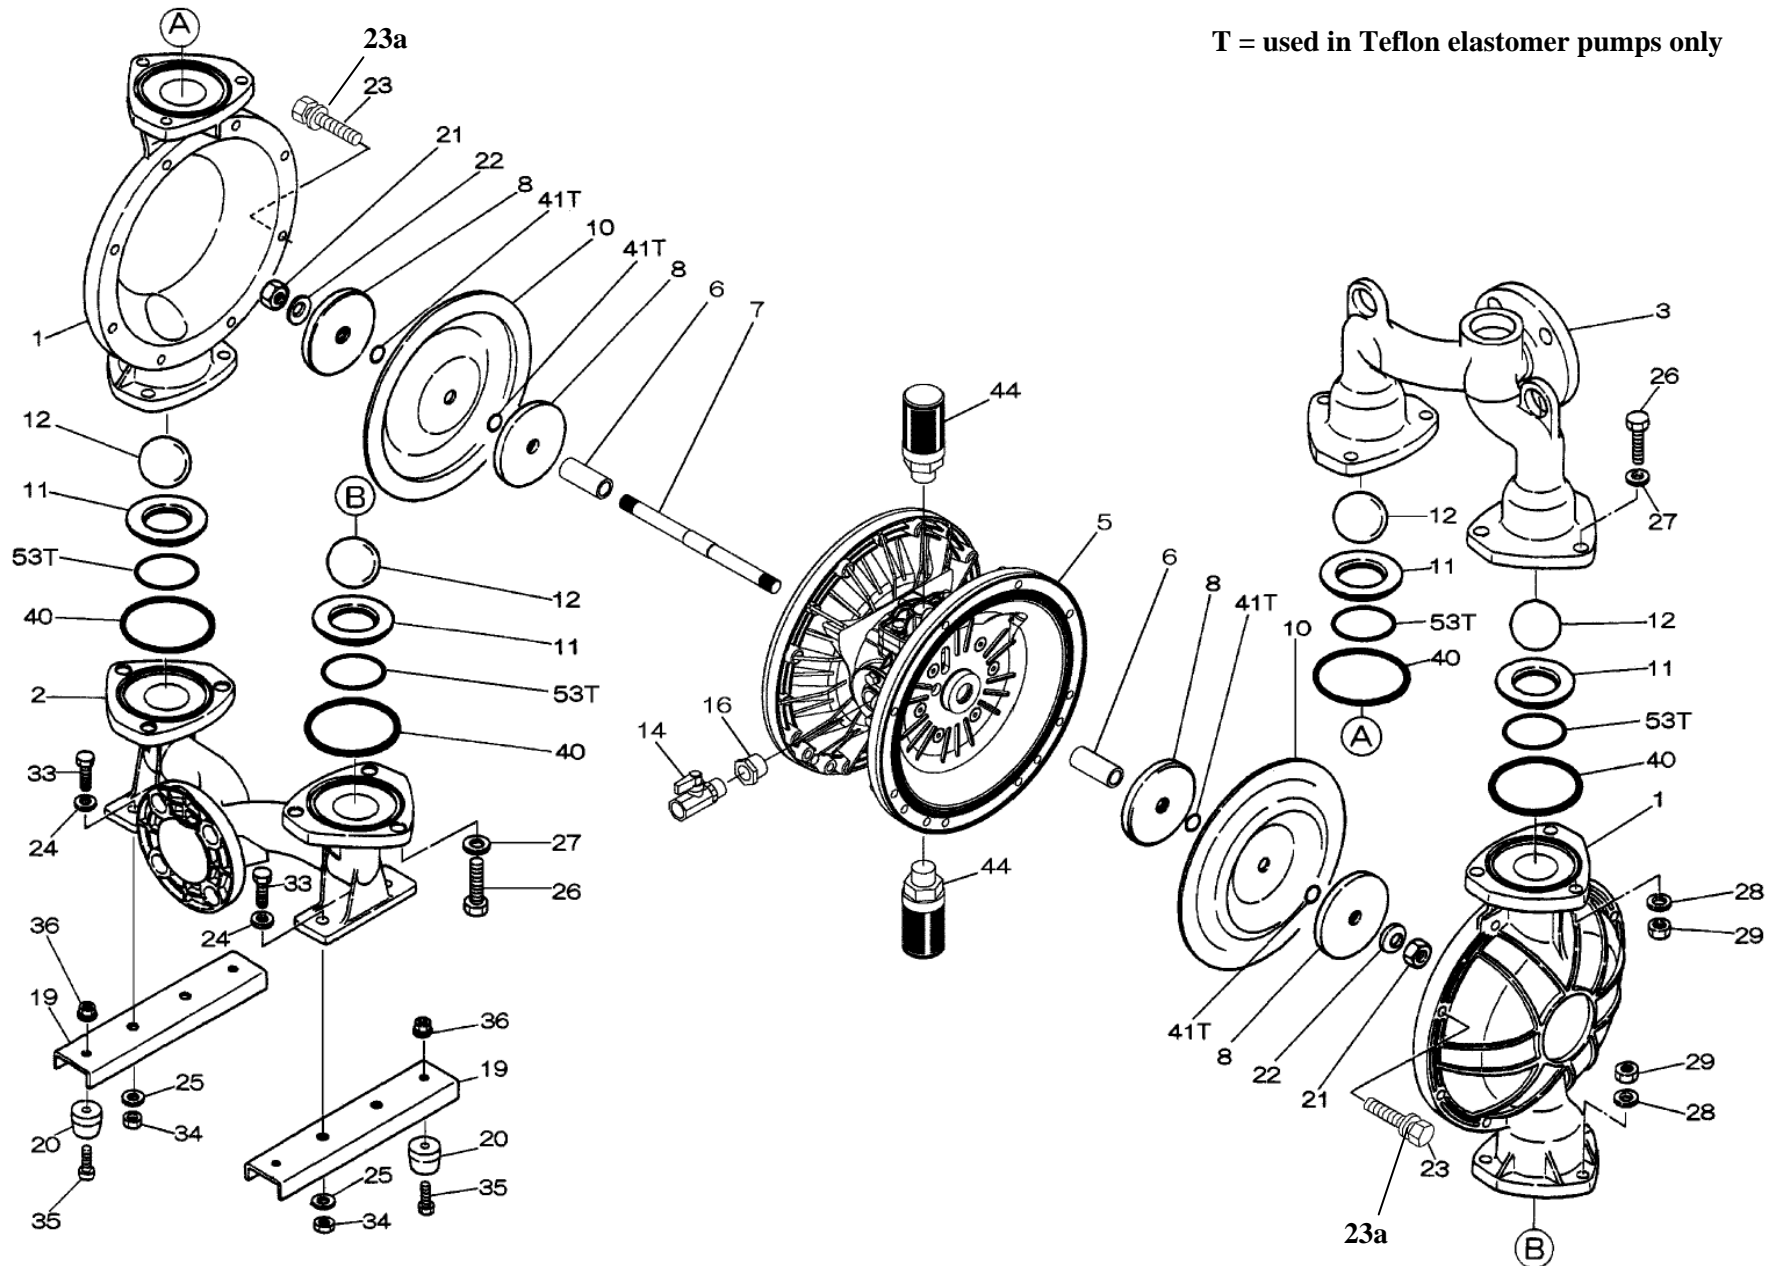

T = used in Teflon elastomer pumps only

XDP

Yamada America, Inc.  
 955 East Algonquin Rd  
 Arlington Heights, IL 60005  
 Phone: 847.631.9200  
 Fax: 847.631.9273  
 www.yamadapump.com

Model: DP-50BSN-HD  
 Part # 854435 - NPT  
 Part # 854428 - Flange

Reference No.	Description	Q'ty	Part No.
1	Out Chamber	2	712932
2	In Manifold - Flange	1	712557
2	In Manifold - NPT	1	712559
3	Out Manifold - Flange	1	712556
3	Out Manifold - NPT	1	712558
5	Body Assembly	1	804778
6	Center Bushing	2	716219
7	Center Rod	1	716218
8	Center Disk	2	711904
9	Center Disk	2	711905
10	Diaphragm	2	771702
11	Valve Seat	4	771995
12	Ball	4	770630
14	Ball Valve	1	684322
19	Pump Base	2	711928
20	Cushion	4	771402
21	Nut	2	683408
22	Coned Disk Spring	2	682740
23	Bolt	16	621180
23a	Wave Spring Washer	16	631937
24	Plain Washer	4	631174
25	Wave Spring Washer	4	631937
26	Bolt	12	621202
27	Plain Washer	12	631175
28	Spring Lock Washer	12	631938
29	Nut	12	628014
33	Bolt	4	621175
34	Nut	4	628013
35	Bolt	4	611149
36	Nut with Flange	4	682276
40	O-ring	4	640069
44	Silencer	2	804697

**Repair Kits**

**K50-MN Liquid Side Kit includes the following:**

10	Diaphragm	2	771702
11	Valve Seat	4	771995
40	O-ring	4	640069
12	Ball	4	770630

**K45-AM-DP-HD Air Side Kit includes the following:**

5-3	Throat Bearing	2	773048
5-5	Center Rod Guide	1	773047
5-6	O-ring	2	640023
5-7	O-ring	2	640133
5-8	Gasket	2	773040
5-9	Gasket	2	773041
5-10	O-ring	2	640138
5-11	O-ring	8	640007
5-14	O-ring	2	640134
5-21	Bushing	4	773067
5-22	Spring	2	684537
5-24	Pin	2	700231

**804784 Valve Body Assembly**

Reference No.	Description	Q'ty	Part No.
5-13-1	Valve Body	1	716244
5-13-2	Gasket	1	773042
5-13-3	Valve Seat	1	716246
5-13-4	Block	1	773065
5-13-5	Block Holder	1	716245
5-13-6	Valve Guide	1	773064
5-13-7	Flat Head Screw	2	684384
5-13-8	Spring	1	706612
5-13-9	Ball	1	686271
5-13-10	Plug	2	772934
5-13-11	Screw	4	602299