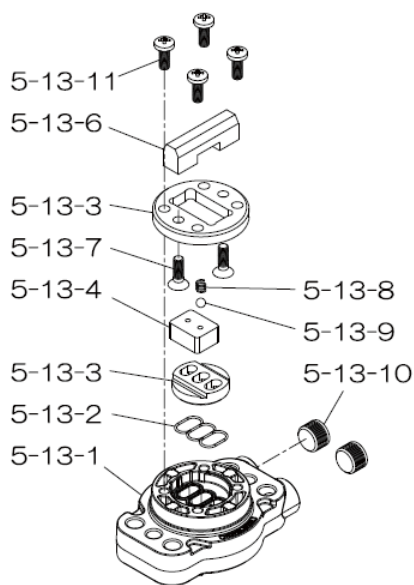

Reference No.	Description	Q'ty	Part No.
1	Out Chamber	2	712932
2	In Manifold - Flange	1	712557
2	In Manifold - NPT	1	712559
3	Out Manifold - Flange	1	712556
3	Out Manifold - NPT	1	712558
5	Body Assembly	1	804778
6	Center Bushing	2	716219
7	Center Rod	1	716218
8	Center Disk	2	711904
9	Center Disk	2	711905
10	Diaphragm	2	771702
11	Valve Seat	4	771995
12	Ball	4	770630
14	Ball Valve	1	684322
19	Pump Base	2	711928
20	Cushion	4	771402
21	Nut	2	683408
22	Coned Disk Spring	2	682740
23	Bolt	16	621180
23a	Wave Spring Washer	16	631937
24	Plain Washer	4	631174
25	Wave Spring Washer	4	631937
26	Bolt	12	621202
27	Plain Washer	12	631175
28	Spring Lock Washer	12	631938
29	Nut	12	628014
33	Bolt	4	621175
34	Nut	4	628013
35	Bolt	4	611149
36	Nut with Flange	4	682276
40	O-ring	4	640069
44	Silencer	2	804697

**Repair Kits**

**K50-MN Liquid Side Kit includes the following:**

10	Diaphragm	2	771702
11	Valve Seat	4	771995
40	O-ring	4	640069
12	Ball	4	770630

**K45-AM-DP-HD Air Side Kit includes the following:**

5-3	Throat Bearing	2	773048
5-5	Center Rod Guide	1	773047
5-6	O-ring	2	640023
5-7	O-ring	2	640133
5-8	Gasket	2	773040
5-9	Gasket	2	773041
5-10	O-ring	2	640138
5-11	O-ring	8	640007
5-14	O-ring	2	640134
5-21	Bushing	4	773067
5-22	Spring	2	684537
5-24	Pin	2	700231

**804784 Valve Body Assembly**

Reference No.	Description	Q'ty	Part No.
5-13-1	Valve Body	1	716244
5-13-2	Gasket	1	773042
5-13-3	Valve Seat	1	716246
5-13-4	Block	1	773065
5-13-5	Block Holder	1	716245
5-13-6	Valve Guide	1	773064
5-13-7	Flat Head Screw	2	684384
5-13-8	Spring	1	706612
5-13-9	Ball	1	686271
5-13-10	Plug	2	772934
5-13-11	Screw	4	602299