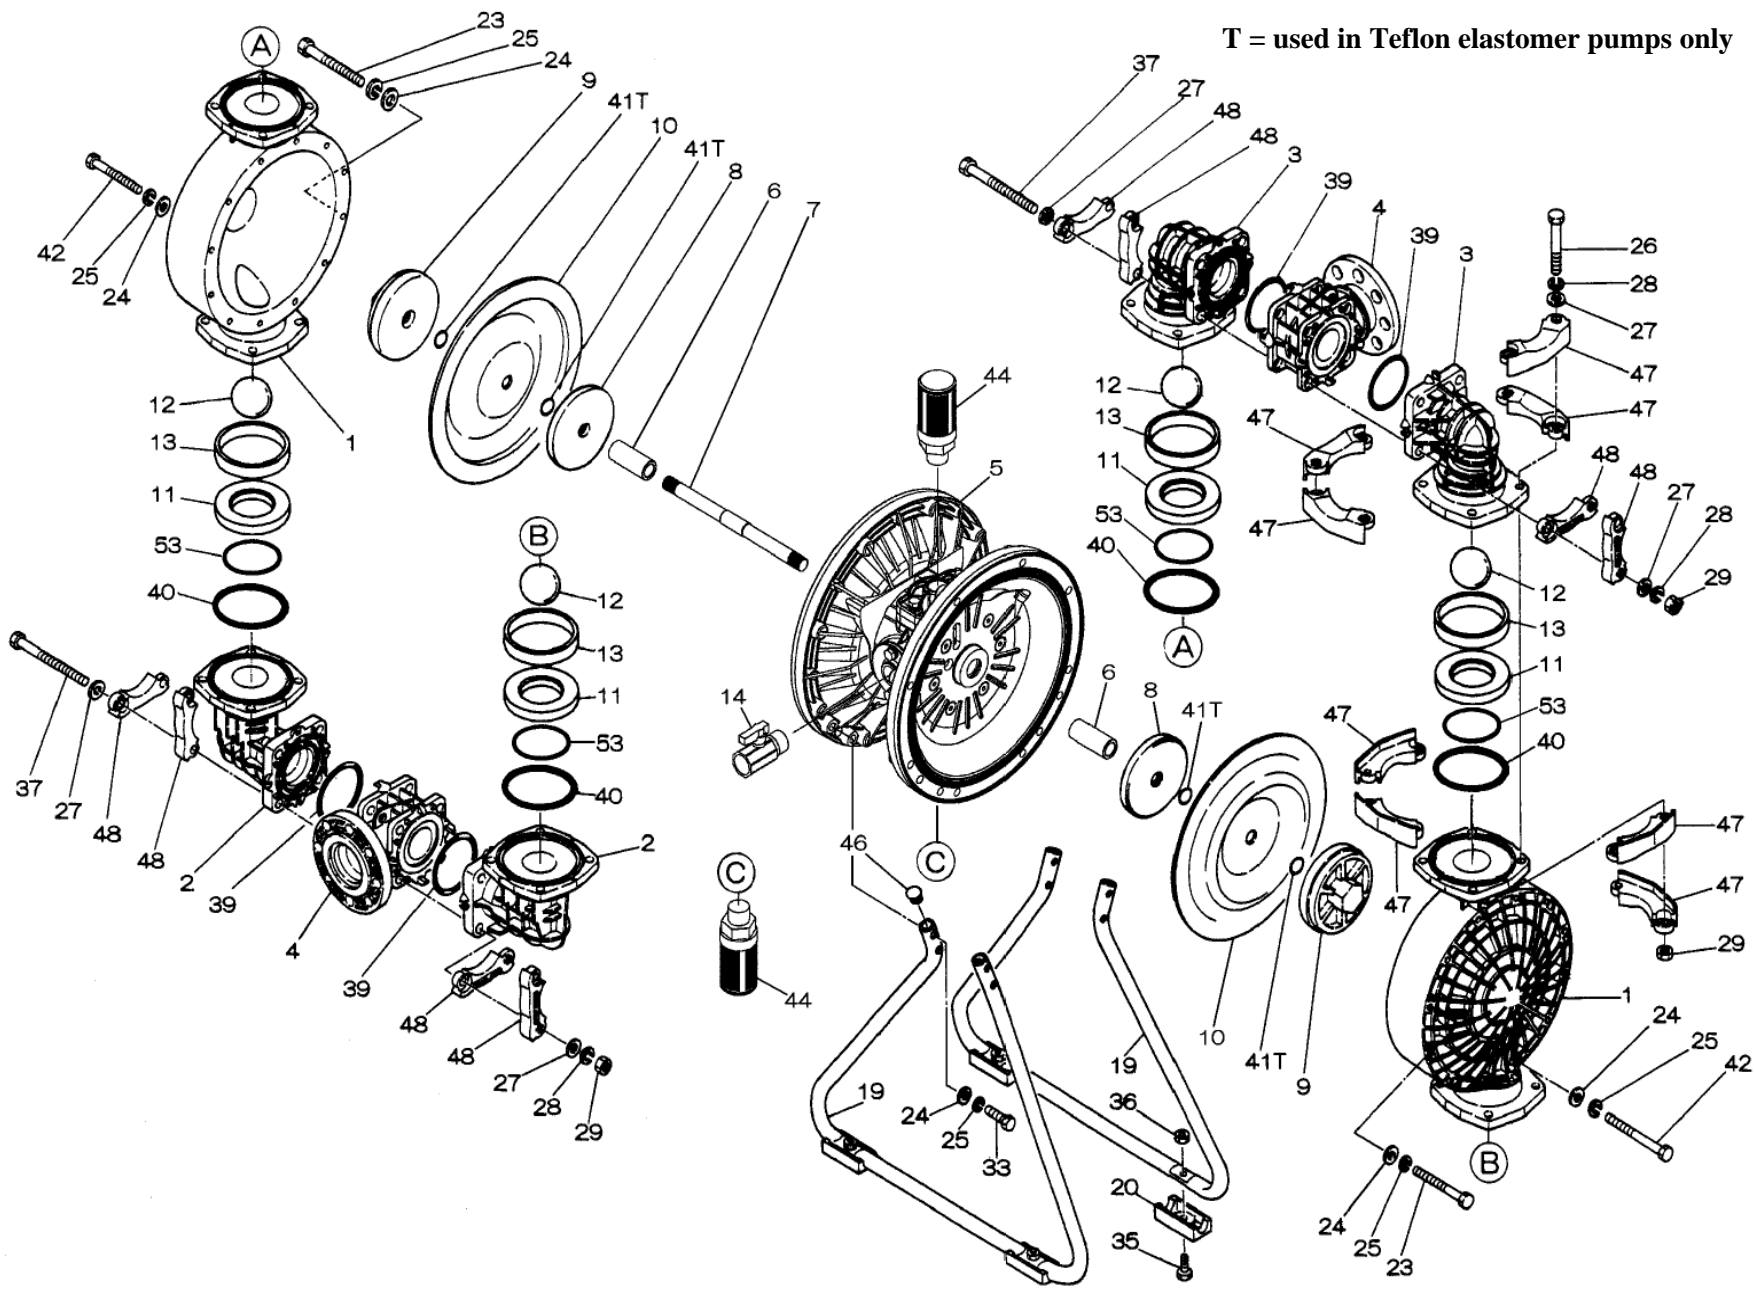

T = used in Teflon elastomer pumps only

XDP

Yamada America, Inc.  
 955 East Algonquin Rd  
 Arlington Heights, IL 60005  
 Phone: 847.631.9200  
 Fax: 847.631.9273  
 www.yamadapump.com

Model: DP-80BPE-HD  
 Part # 854549

Reference No.	Description	Q'ty	Part No.
1	Out Chamber	2	780149
2	In Manifold	2	780246
3	Out Manifold	2	780152
4	Center Manifold	2	780250
5	Body Assembly	1	804780
6	Center Bushing	2	716253
7	Center Rod	1	716252
8	Center Disk	2	711906
9	Center Disk	2	780064
10	Diaphragm	2	771858
11	Valve Seat	4	772098
12	Ball	4	770596
13	Valve Guide	4	772099
14	Ball Valve	1	684322
19	Stand Body	2	711927
20	Cushion	4	771865
23	Bolt	20	683543
24	Plain Washer	32	631330
25	Spring Lock Washer	32	680257
26	Bolt	16	621213
27	Plain Washer	32	631331
28	Spring Lock Washer	24	680607
29	Nut	24	628014
33	Bolt	8	621179
35	Bolt	4	621149
36	Nut with Flange	4	683837
37	Bolt	8	683544
39	O-ring	4	684123
40	O-ring	4	684125
42	Bolt	4	683552
44	Silencer	2	804697
46	Cap	4	683641
47	Protector A	32	771789
48	Protector B	16	771790
53	O-ring	4	685443

**Repair Kits**

**K80-PE Liquid Side Kit includes the following:**

10	Diaphragm	2	771858
53	O-ring	4	685443
40	O-ring	4	684125
12	Ball	4	770596

**K80-AM-DP-HD Air Side Kit includes the following:**

Reference No.	Description	Q'ty	Part No.
5-3	Throat Bearing	2	773066
5-5	Center Rod Guide	1	773047
5-6	O-ring	2	640023
5-7	O-ring	2	640133
5-8	Gasket	2	773040
5-9	Gasket	2	773041
5-10	O-ring	2	640138
5-11	O-ring	8	640007
5-14	O-ring	2	640134
5-21	Bushing	4	773067
5-22	Spring	2	684537
5-24	Pin	2	700231

**804784 Valve Body Assembly**

Reference No.	Description	Q'ty	Part No.
5-13-1	Valve Body	1	716244
5-13-2	Gasket	1	773042
5-13-3	Valve Seat	1	716246
5-13-4	Block	1	773065
5-13-5	Block Holder	1	716245
5-13-6	Valve Guide	1	773064
5-13-7	Flat Head Screw	2	684384
5-13-8	Spring	1	706612
5-13-9	Ball	1	686271
5-13-10	Plug	2	772934
5-13-11	Screw	4	602299