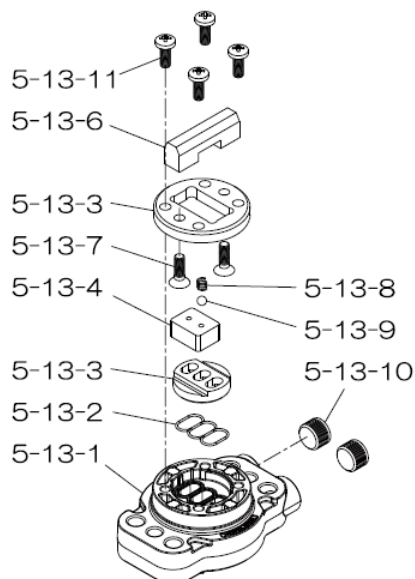

Reference No.	Description	Q'ty	Part No.
1	Out Chamber	2	780149
2	In Manifold	2	780246
3	Out Manifold	2	780152
4	Center Manifold	2	780250
5	Body Assembly	1	804780
6	Center Bushing	2	716253
7	Center Rod	1	716252
8	Center Disk	2	711906
9	Center Disk	2	780064
10	Diaphragm	2	771858
11	Valve Seat	4	772098
12	Ball	4	770596
13	Valve Guide	4	772099
14	Ball Valve	1	684322
19	Stand Body	2	711927
20	Cushion	4	771865
23	Bolt	20	683543
24	Plain Washer	32	631330
25	Spring Lock Washer	32	680257
26	Bolt	16	621213
27	Plain Washer	32	631331
28	Spring Lock Washer	24	680607
29	Nut	24	628014
33	Bolt	8	621179
35	Bolt	4	621149
36	Nut with Flange	4	683837
37	Bolt	8	683544
39	O-ring	4	684123
40	O-ring	4	684125
42	Bolt	4	683552
44	Silencer	2	804697
46	Cap	4	683641
47	Protector A	32	771789
48	Protector B	16	771790
53	O-ring	4	685443

**Repair Kits**

**K80-PE Liquid Side Kit includes the following:**

10	Diaphragm	2	771858
53	O-ring	4	685443
40	O-ring	4	684125
12	Ball	4	770596

**K80-AM-DP-HD Air Side Kit includes the following:**

Reference No.	Description	Q'ty	Part No.
5-3	Throat Bearing	2	773066
5-5	Center Rod Guide	1	773047
5-6	O-ring	2	640023
5-7	O-ring	2	640133
5-8	Gasket	2	773040
5-9	Gasket	2	773041
5-10	O-ring	2	640138
5-11	O-ring	8	640007
5-14	O-ring	2	640134
5-21	Bushing	4	773067
5-22	Spring	2	684537
5-24	Pin	2	700231

**804784 Valve Body Assembly**

Reference No.	Description	Q'ty	Part No.
5-13-1	Valve Body	1	716244
5-13-2	Gasket	1	773042
5-13-3	Valve Seat	1	716246
5-13-4	Block	1	773065
5-13-5	Block Holder	1	716245
5-13-6	Valve Guide	1	773064
5-13-7	Flat Head Screw	2	684384
5-13-8	Spring	1	706612
5-13-9	Ball	1	686271
5-13-10	Plug	2	772934
5-13-11	Screw	4	602299