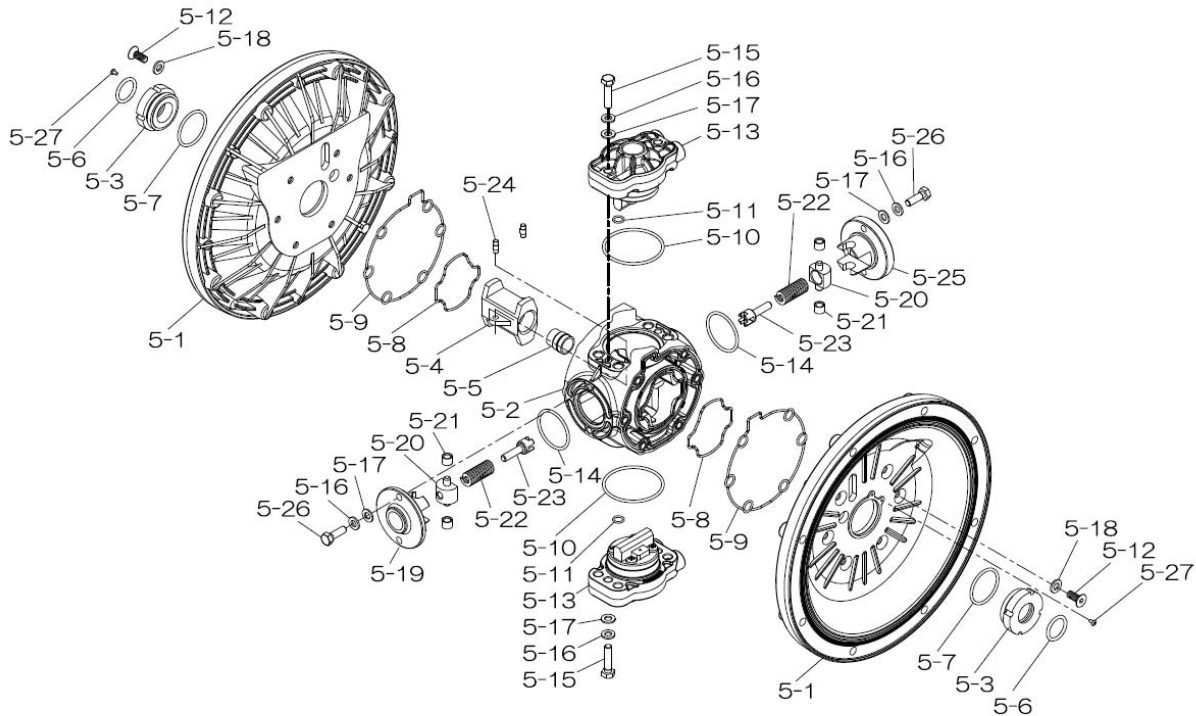

**804784 Valve Body Assembly**

Reference No.	Description	Q'ty	Part No.
5-13-1	Valve Body	1	716244
5-13-2	Gasket	1	773042
5-13-3	Valve Seat	1	716246
5-13-4	Block	1	773065
5-13-5	Block Holder	1	716245
5-13-6	Valve Guide	1	773064
5-13-7	Flat Head Screw	2	684384
5-13-8	Spring	1	706612
5-13-9	Ball	1	686271
5-13-10	Plug	2	772934
5-13-11	Screw	4	602299

XDP

336B-00\_2011

Yamada America, Inc.  
 955 East Algonquin Rd  
 Arlington Heights, IL 60005  
 Phone: 847.631.9200  
 Fax: 847.631.9273  
 www.yamadapump.com

Part # 854549

804780 Body Assembly

Reference No.	Description	Q'ty	Part No.
5-1	Air Chamber	2	716248
5-2	Body	1	716256
5-3	Throat Bearing	2	773066
5-4	Valve Switcher	1	716214
5-5	Center Rod Guide	1	773047
5-6	O-ring	2	640023
5-7	O-ring	2	640133
5-8	Gasket	2	773040
5-9	Gasket	2	773041
5-10	O-ring	2	640138
5-11	O-ring	8	640007
5-12	Flat Head Bolt	12	683812
5-13	Valve Body Assembly	2	804784
5-14	O-ring	2	640134
5-15	Bolt	4	611153
5-16	Spring Washer	8	631420
5-17	Plain Washer	8	631013
5-18	Plain Washer	12	684987
5-19	Retainer B	1	716249
5-20	Spring Retainer	2	713620
5-21	Bushing	4	773067
5-22	Spring	2	684537
5-23	Trip Arm	2	714446
5-24	Pin	2	700231
5-25	Retainer A	1	716216
5-26	Bolt	4	611149
5-27	Tapping Screws	2	686337