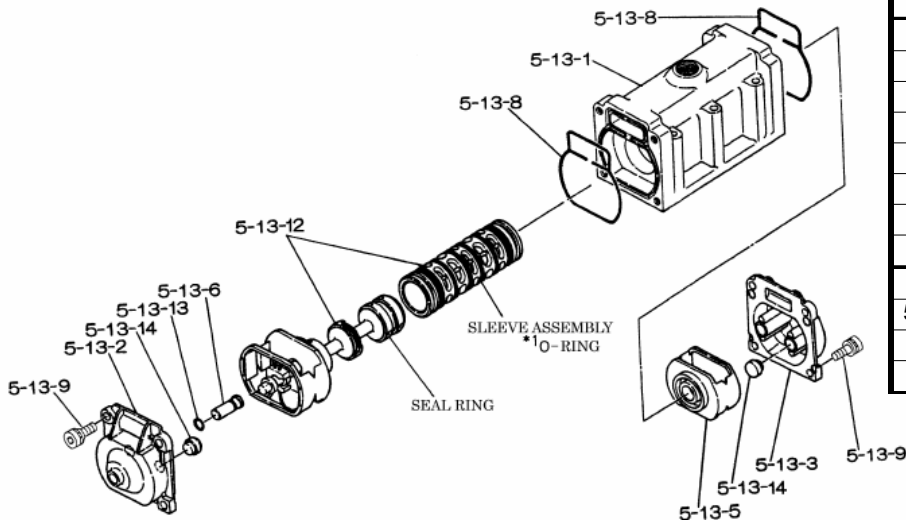

**Repair Kits**

**K50-PC Liquid Side Kit includes the following:**

10	Diaphragm	2	771855
12	Ball	4	770627
53	O-ring	4	640139
40	O-ring	4	640069

**K45-AM Air Side Kit includes the following:**

5-3	Throat Bearing	2	772689
5-4	Spring	2	711937
5-5	Valve Seat	2	771740
5-6	Pilot Valve Assembly	2	832162
5-8	O-ring	7	640020
5-9	Packing	2	685444
5-10	O-ring	2	640029
5-11	Gasket	2	771742
5-14	Gasket	1	771712
5-13-8	Gasket	2	771738
5-13-12 Seal	Seal Ring	15	771732
5-13-12 Sleeve	Sleeve Assembly	1	803675

**Body Assembly 803112**

Reference No.	Description	Q'ty	Part No.
5-1	Air Chamber	2	711934
5-2	Body	1	711936
5-3	Throat Bearing	2	772689
5-4	Spring	2	711937
5-5	Valve Seat	2	771740
5-6	Pilot Valve Assembly	2	832162
5-8	O-ring	2	640020
5-9	Packing	2	685444
5-10	O-ring	2	640029
5-11	Gasket	2	771742
5-12	Flat Head Bolt	12	683812
5-13	Valve Body Assembly	1	802971
5-14	Gasket	1	771712
5-15	Bolt	6	684240
5-18	Plain Washer	12	684987

Yamada America, Inc.  
 955 East Algonquin Rd  
 Arlington Heights, IL 60005  
 Phone: 847.631.9200  
 Fax: 847.631.9273  
 www.yamadapump.com

802971 Valve Body Assembly			
Reference			
No.	Description	Q'ty	Part No.
5-13-1	Valve Body	1	711931
5-13-2	Cap A	1	580999
5-13-3	Cap B	1	581000
5-13-5	Spring Stopper	1	771735
5-13-6	Reset Button	1	712976
5-13-8	Gasket	2	771738
5-13-9	Bolt	8	685036
5-13-12	C Spool Valve Assy.	1	803115
5-13-12 Seal	Seal Ring	15	771732
5-13-12 Sleeve	Sleeve Assembly	1	803675
5-13-13	O-ring	1	640005
5-13-14	Cushion	4	684128