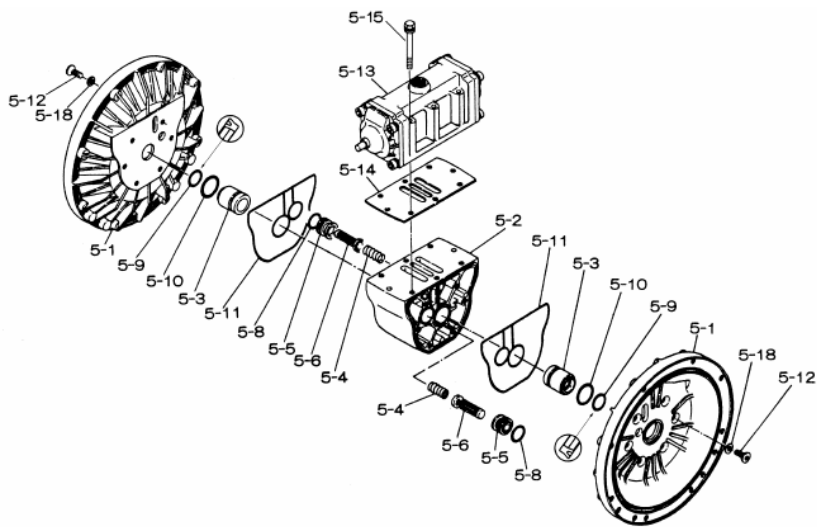

Yamada America, Inc.  
955 East Algonquin Rd  
Arlington Heights, IL 60005  
Phone: 847.631.9200  
Fax: 847.631.9273  
www.yamadapump.com

Model: NDP-50BPC  
Part # 852427

Reference No.	Description	Q'ty	Part No.
1	Out Chamber	2	780148
2	In Manifold	2	780245
3	Out Manifold	2	780151
4	Center Manifold	2	780249
5	Body Assembly	1	803112
7	Center Rod	1	711900
8	Center Disk	2	711904
9	Center Disk	2	771727
10	Diaphragm	2	771855
11	Valve Seat	4	772097
12	Ball	4	770627
14	Ball Valve	1	684322
15	Elbow	1	682523
19	Stand Body	2	711926
20	Cushion	4	771865
23	Bolt	16	686156
24	Plain Washer	24	631330
25	Spring Lock Washer	24	680257
26	Bolt	12	621213
27	Plain Washer	28	631331
28	Spring Lock Washer	20	680607
29	Nut	20	628014
33	Bolt	8	621179
35	Bolt	4	621149
36	Nut with Flange	4	683837
37	Bolt	8	684592
39	O-ring	4	640064
40	O-ring	4	640069
46	Cap	4	683641
47	Protector A	8	771786
48	Protector B	8	771787
49	Protector C	8	771788
51	Cushion	2	770582
53	O-ring	4	640139

**Repair Kits**

**K50-PC Liquid Side Kit includes the following:**

10	Diaphragm	2	771855
12	Ball	4	770627
53	O-ring	4	640139
40	O-ring	4	640069

**K45-AM Air Side Kit includes the following:**

5-3	Throat Bearing	2	772689
5-4	Spring	2	711937
5-5	Valve Seat	2	771740
5-6	Pilot Valve Assembly	2	832162
5-8	O-ring	7	640020
5-9	Packing	2	685444
5-10	O-ring	2	640029
5-11	Gasket	2	771742
5-14	Gasket	1	771712
5-13-8	Gasket	2	771738
5-13-12 Seal	Seal Ring	15	771732
5-13-12 Sleeve	Sleeve Assembly	1	803675

**Body Assembly 803112**

Reference No.	Description	Q'ty	Part No.
5-1	Air Chamber	2	711934
5-2	Body	1	711936
5-3	Throat Bearing	2	772689
5-4	Spring	2	711937
5-5	Valve Seat	2	771740
5-6	Pilot Valve Assembly	2	832162
5-8	O-ring	2	640020
5-9	Packing	2	685444
5-10	O-ring	2	640029
5-11	Gasket	2	771742
5-12	Flat Head Bolt	12	683812
5-13	Valve Body Assembly	1	802971
5-14	Gasket	1	771712
5-15	Bolt	6	684240
5-18	Plain Washer	12	684987