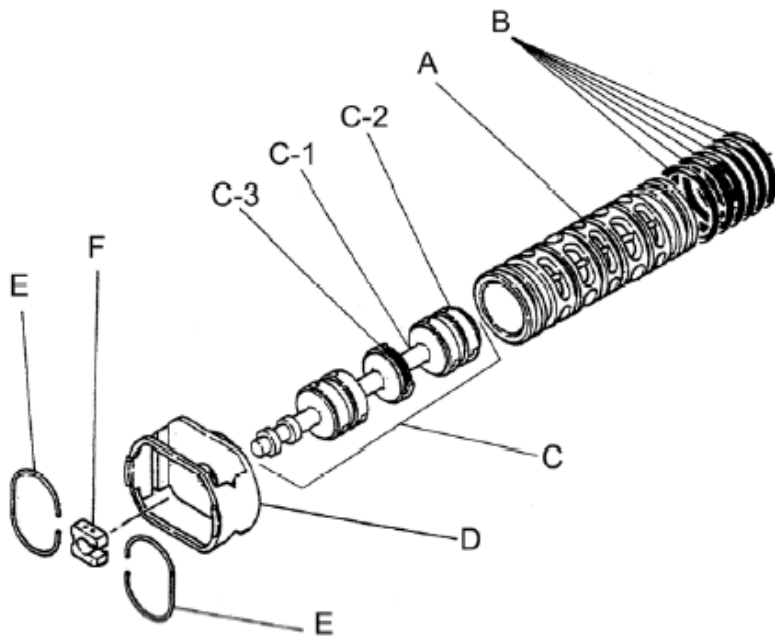

**Repair Kits**

**K50-PC Liquid Side Kit includes the following:**

10	Diaphragm	2	771855
12	Ball	4	770627
53	O-ring	4	640139
40	O-ring	4	640069

**K45-AM Air Side Kit includes the following:**

5-3	Throat Bearing	2	772689
5-4	Spring	2	711937
5-5	Valve Seat	2	771740
5-6	Pilot Valve Assembly	2	832162
5-8	O-ring	7	640020
5-9	Packing	2	685444
5-10	O-ring	2	640029
5-11	Gasket	2	771742
5-14	Gasket	1	771712
5-13-8	Gasket	2	771738
5-13-12 Seal	Seal Ring	15	771732
5-13-12 Sleeve	Sleeve Assembly	1	803675

**Body Assembly 803112**

Reference No.	Description	Q'ty	Part No.
5-1	Air Chamber	2	711934
5-2	Body	1	711936
5-3	Throat Bearing	2	772689
5-4	Spring	2	711937
5-5	Valve Seat	2	771740
5-6	Pilot Valve Assembly	2	832162
5-8	O-ring	2	640020
5-9	Packing	2	685444
5-10	O-ring	2	640029
5-11	Gasket	2	771742
5-12	Flat Head Bolt	12	683812
5-13	Valve Body Assembly	1	802971
5-14	Gasket	1	771712
5-15	Bolt	6	684240
5-18	Plain Washer	12	684987

Yamada America, Inc.  
 955 East Algonquin Rd  
 Arlington Heights, IL 60005  
 Phone: 847.631.9200  
 Fax: 847.631.9273  
 www.yamadapump.com

802971 Valve Body Assembly			
Reference			
No.	Description	Q'ty	Part No.
5-13-1	Valve Body	1	711931
5-13-2	Cap A	1	580999
5-13-3	Cap B	1	581000
5-13-5	Spring Stopper	1	771735
5-13-6	Reset Button	1	712976
5-13-8	Gasket	2	771738
5-13-9	Bolt	8	685036
5-13-12	C Spool Valve Assy.	1	803115
5-13-12 Seal	Seal Ring	15	771732
5-13-12 Sleeve	Sleeve Assembly	1	803675
5-13-13	O-ring	1	640005
5-13-14	Cushion	4	684128