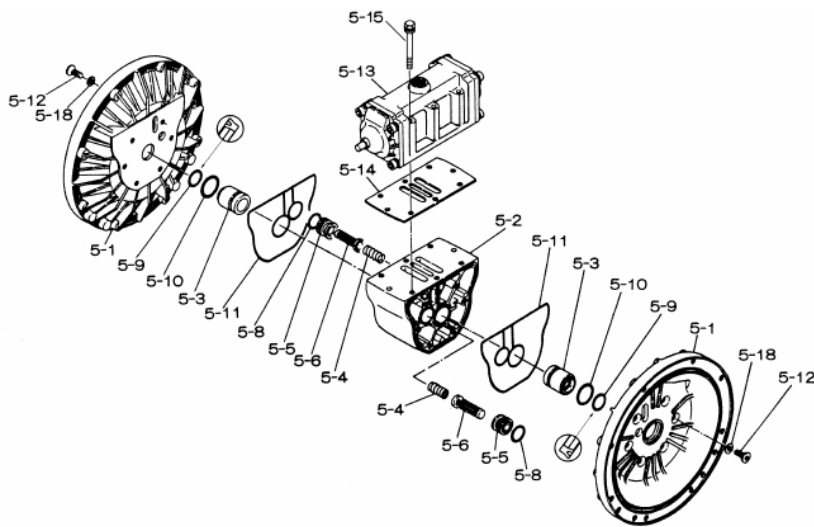

Reference No.	Description	Q'ty	Part No.
1	Out Chamber	2	712933
2	In Manifold - Flange	1	712603
2	In Manifold - NPT	1	712605
3	Out Manifold - Flange	1	712602
3	Out Manifold - NPT	1	712604
5	Body Assembly	1	803113
7	Center Rod	1	711940
8	Center Disk	2	711041
9	Center Disk	2	711039
10	Diaphragm	2	770934
11	Valve Seat	4	711910
12	Ball	4	770694
14	Ball Valve	1	684322
15	Elbow	1	682523
19	Pump Base	2	711912
20	Cushion	4	771402
21	Nut	2	706144
22	Coned Disk Spring	2	682740
23	Bolt	20	621182
23a	Washer	20	631937
24	Plain Washer	4	631174
25	Washer	4	631937
26	Bolt	16	621203
27	Plain Washer	16	631175
28	Spring Lock Washer	16	631938
29	Nut	16	628014
33	Bolt	4	621177
34	Nut	4	628013
35	Bolt	4	611149
36	Nut with Flange	4	682276
40	O-ring	4	643078
41T	O-ring	4	643015
42	Bolt	4	683543
42a	Washer	4	631937
53T	O-ring	4	643145

Repair Kits			
<b>K80-MT Liquid Side Kit includes the following:</b>			
10	Diaphragm	2	770934
12	Ball	4	770694
40	O-ring	4	643078
53T	O-ring	4	643145
41T	O-ring	4	643015

<b>K80-AM Air Side Kit includes the following:</b>			
5-3	Throat Bearing	2	772689
5-4	Spring	2	711937
5-5	Valve Seat	2	771740
5-6	Pilot Valve Assembly	2	832163
5-8	O-ring	7	640020
5-9	Packing	2	685444
5-10	O-ring	2	640029
5-11	Gasket	2	771742
5-14	Gasket	1	771712
5-13-8	Gasket	2	771738
5-13-12 Seal	Seal Ring	15	771732
5-13-12 Sleeve	Sleeve Assembly	1	803675

Body Assembly 803113			
Reference No.	Description	Q'ty	Part No.
5-1	Air Chamber	2	711935
5-2	Body	1	711936
5-3	Throat Bearing	2	772689
5-4	Spring	2	711937
5-5	Valve Seat	2	771740
5-6	Pilot Valve Assembly	2	832163
5-8	O-ring	2	640020
5-9	Packing	2	685444
5-10	O-ring	2	640029
5-11	Gasket	2	771742
5-12	Flat Head Bolt	12	683812
5-13	Valve Body Assembly	1	802971
5-14	Gasket	1	771712
5-15	Bolt	6	684240
5-18	Plain Washer	12	684987