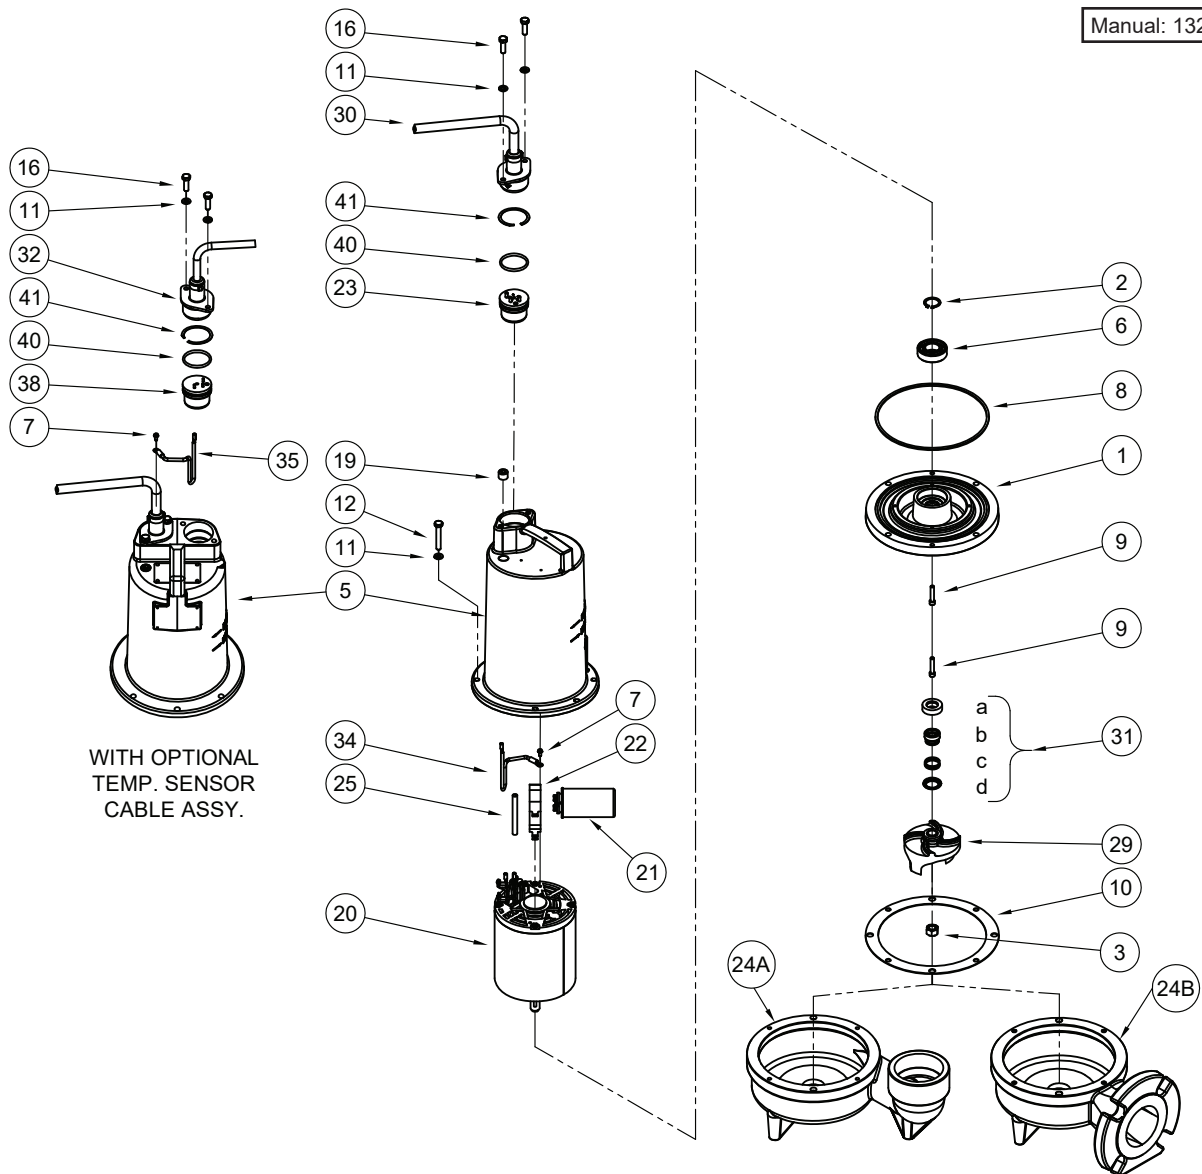

BARNES • PROSSER • CROWN SERVICE PARTS

MODEL	PART NO.	MODEL	PART NO.
3SE1522L	132775	3SEH2022L	132848H
3SE1592L	132842		
3SE1542L	132844		
3SE1552L	132846		
3SE2022L	132848		
3SE2092L	132850		
3SE2042L	132852		
3SE2052L	132854		

Questions? Call **1-800-810-1053**

Manual: 132771

Continued →