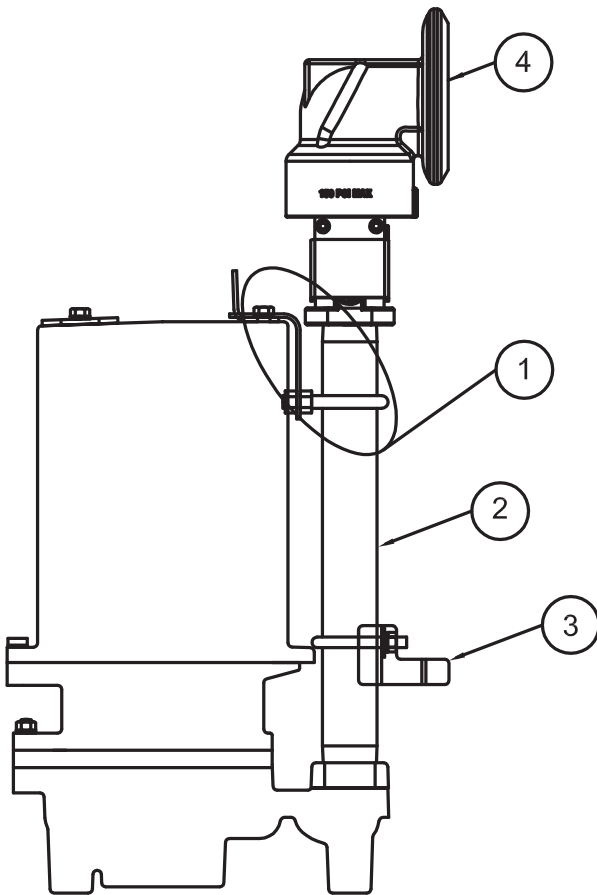

**BARNES • PROSSER • CROWN SERVICE PARTS**

MODEL	PART NO.
SGVF2002L	110614
SGVF2022L	110609
SGVF2062L	110610
SGVF2032L	110611
SGVF2042L	110612
SGVF2052L	110613
SGVH2002L	110620
SGVH2022L	110615
SGVH2062L	110616
SGVH2032L	110617
SGVH2042L	110618
SGVH2052L	110619

Manual: 110629

ITEM	QTY	PART NO.	DESCRIPTION
1	1	116607	Upper Bracket Kit
2	1	075589	Pipe Nipple
3	1	107360	Lower Guide Bracket Assy
4	1	112354	Check Valve/Upper Moveable

(\* Pump **NOT** included under this part number. The Moveable Assembly will be factory assembled to pump when Basin Package System is ordered.