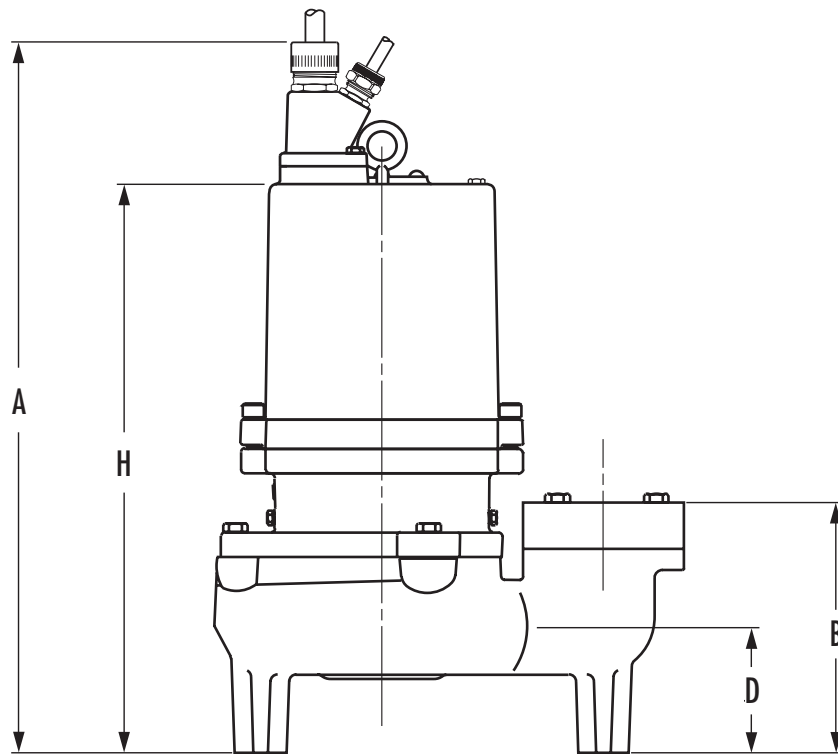

Dimensional Data – SB3SD

| | A | B | C | D | E | F | G | H | I |
|--------------|----------|----------|----------|----------|----------|----------|----------|----------|----------|
| SB3SD | 26 | 8-1/2 | 7-3/4 | 4-3/8 | 10-5/8 | 5-13/16 | 4-13/16 | 20-1/2 | 5-7/32 |

ALL DIMENSIONS IN INCHES
NOTE: CASTING DIMENSIONS MAY VARY ± 1/8"