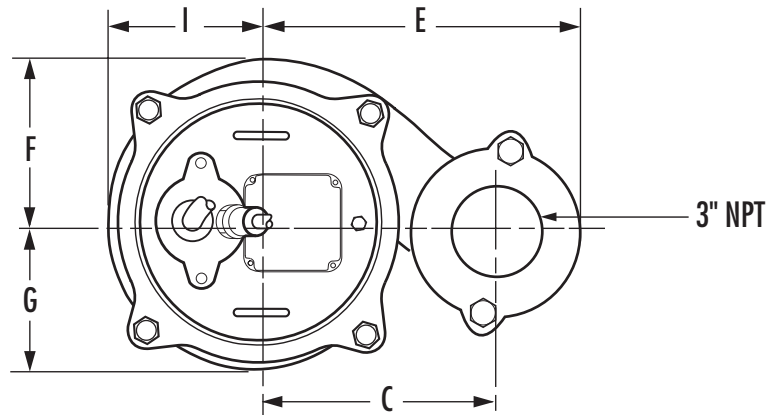

Dimensional Data – SB3SD

| | A | B | C | D | E | F | G | H | I |
|--------------|----------|----------|----------|----------|----------|----------|----------|----------|----------|
| SB3SD | 26 | 8-1/2 | 7-3/4 | 4-3/8 | 10-5/8 | 5-13/16 | 4-13/16 | 20-1/2 | 5-7/32 |

ALL DIMENSIONS IN INCHES
NOTE: CASTING DIMENSIONS MAY VARY ± 1/8"