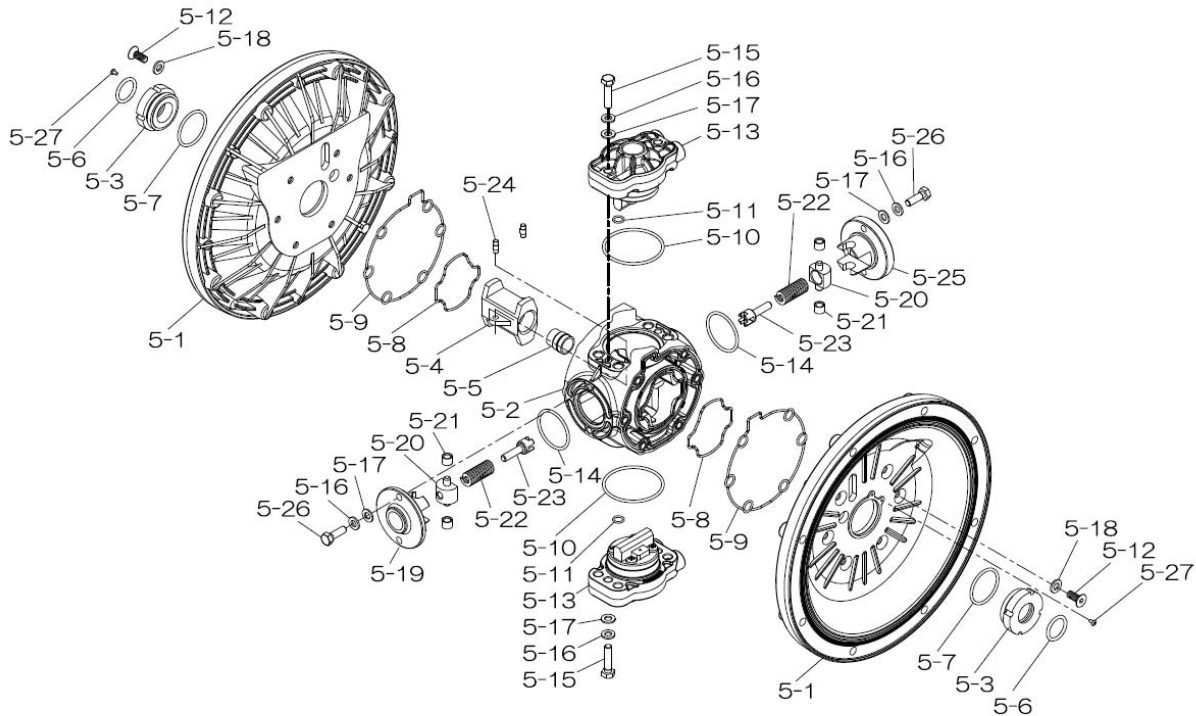

804784 Valve Body Assembly

Reference			
No.	Description	Q'ty	Part No.
5-13-1	Valve Body	1	716244
5-13-2	Gasket	1	773042
5-13-3	Valve Seat	1	716246
5-13-4	Block	1	773065
5-13-5	Block Holder	1	716245
5-13-6	Valve Guide	1	773064
5-13-7	Flat Head Screw	2	684384
5-13-8	Spring	1	706612
5-13-9	Ball	1	686271
5-13-10	Plug	2	772934
5-13-11	Screw	4	602299

XDP

336B-00_2011

Yamada America, Inc.
 955 East Algonquin Rd
 Arlington Heights, IL 60005
 Phone: 847.631.9200
 Fax: 847.631.9273
 www.yamadapump.com

Part # 854477

804778 Body Assembly

Reference			
No.	Description	Q'ty	Part No.
5-1	Air Chamber	2	716247
5-2	Body	1	716256
5-3	Throat Bearing	2	773048
5-4	Valve Switcher	1	716214
5-5	Center Rod Guide	1	773047
5-6	O-ring	2	640023
5-7	O-ring	2	640133
5-8	Gasket	2	773040
5-9	Gasket	2	773041
5-10	O-ring	2	640138
5-11	O-ring	8	640007
5-12	Flat Head Bolt	12	683812
5-13	Valve Body Assembly	2	804784
5-14	O-ring	2	640134
5-15	Bolt	4	611153
5-16	Spring Washer	8	631420
5-17	Plain Washer	8	631013
5-18	Plain Washer	12	684987
5-19	Retainer B	1	716249
5-20	Spring Retainer	2	713620
5-21	Bushing	4	773067
5-22	Spring	2	684537
5-23	Trip Arm	2	714446
5-24	Pin	2	700231
5-25	Retainer A	1	716216
5-26	Bolt	4	611149
5-27	Tapping Screws	2	686337