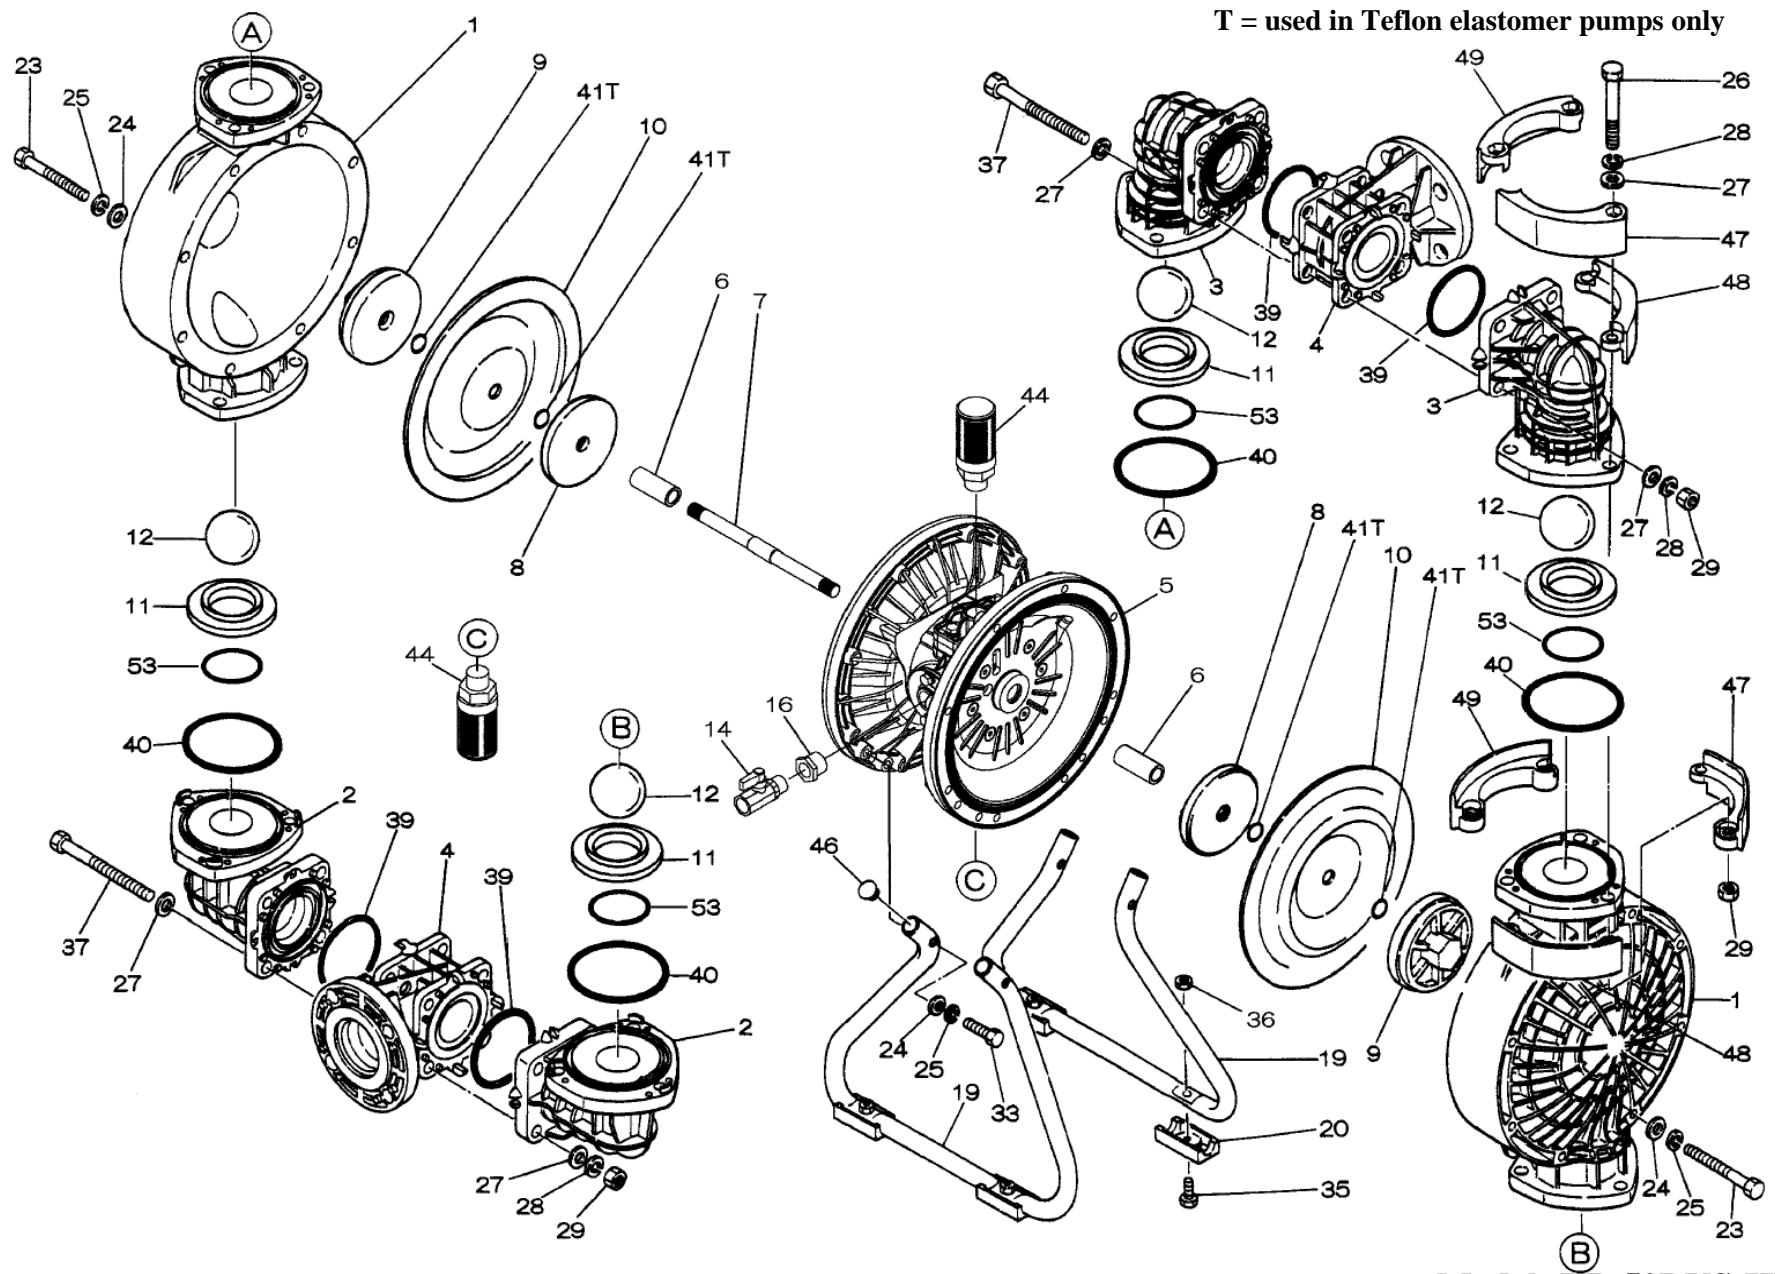

T = used in Teflon elastomer pumps only

Model: DP-50BVS-HD
Part # 854477

XDP

Yamada America, Inc.
955 East Algonquin Rd
Arlington Heights, IL 60005
Phone: 847.631.9200
Fax: 847.631.9273
www.yamadapump.com

Reference			
No.	Description	Q'ty	Part No.
1	Out Chamber	2	780153
2	In Manifold	2	780252
3	Out Manifold	2	780154
4	Center Manifold	2	7800115
5	Body Assembly	1	804778
6	Center Bushing	2	716219
7	Center Rod	1	716218
8	Center Disk	2	711904
9	Center Disk	2	771901
10	Diaphragm	2	771976
11	Valve Seat	4	772100
12	Ball	4	770633
14	Ball Valve	1	684322
19	Stand Body	2	711926
20	Cushion	4	771865
23	Bolt	16	686156
24	Plain Washer	24	631330
25	Spring Lock Washer	24	680257
26	Bolt	12	621213
27	Plain Washer	32	631331
28	Spring Lock Washer	20	680607
29	Nut	20	628014
33	Bolt	8	621179
35	Bolt	4	621149
36	Nut with Flange	4	683837
37	Bolt	8	684592
39	O-ring	4	771899
40	O-ring	4	772063
44	Silencer	2	804697
46	Cap	4	683641
47	Protector A	8	771786
48	Protector B	8	771787
49	Protector C	8	771788
53	O-ring	4	685448

Repair Kits

K50-VS Liquid Side Kit includes the following:

10	Diaphragm	2	771976
53	O-ring	4	685448
40	O-ring	4	772063
12	Ball	4	770633

K45-AM-DP-HD Air Side Kit includes the following:

5-3	Throat Bearing	2	773048
5-5	Center Rod Guide	1	773047
5-6	O-ring	2	640023
5-7	O-ring	2	640133
5-8	Gasket	2	773040
5-9	Gasket	2	773041
5-10	O-ring	2	640138
5-11	O-ring	8	640007
5-14	O-ring	2	640134
5-21	Bushing	4	773067
5-22	Spring	2	684537
5-24	Pin	2	700231