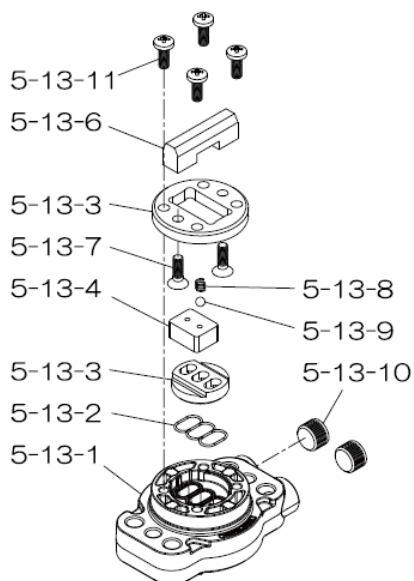

Reference			
No.	Description	Q'ty	Part No.
1	Out Chamber	2	780153
2	In Manifold	2	780252
3	Out Manifold	2	780154
4	Center Manifold	2	7800115
5	Body Assembly	1	804778
6	Center Bushing	2	716219
7	Center Rod	1	716218
8	Center Disk	2	711904
9	Center Disk	2	771901
10	Diaphragm	2	771976
11	Valve Seat	4	772100
12	Ball	4	770633
14	Ball Valve	1	684322
19	Stand Body	2	711926
20	Cushion	4	771865
23	Bolt	16	686156
24	Plain Washer	24	631330
25	Spring Lock Washer	24	680257
26	Bolt	12	621213
27	Plain Washer	32	631331
28	Spring Lock Washer	20	680607
29	Nut	20	628014
33	Bolt	8	621179
35	Bolt	4	621149
36	Nut with Flange	4	683837
37	Bolt	8	684592
39	O-ring	4	771899
40	O-ring	4	772063
44	Silencer	2	804697
46	Cap	4	683641
47	Protector A	8	771786
48	Protector B	8	771787
49	Protector C	8	771788
53	O-ring	4	685448

Repair Kits

K50-VS Liquid Side Kit includes the following:

10	Diaphragm	2	771976
53	O-ring	4	685448
40	O-ring	4	772063
12	Ball	4	770633

K45-AM-DP-HD Air Side Kit includes the following:

5-3	Throat Bearing	2	773048
5-5	Center Rod Guide	1	773047
5-6	O-ring	2	640023
5-7	O-ring	2	640133
5-8	Gasket	2	773040
5-9	Gasket	2	773041
5-10	O-ring	2	640138
5-11	O-ring	8	640007
5-14	O-ring	2	640134
5-21	Bushing	4	773067
5-22	Spring	2	684537
5-24	Pin	2	700231

804784 Valve Body Assembly

Reference			
No.	Description	Q'ty	Part No.
5-13-1	Valve Body	1	716244
5-13-2	Gasket	1	773042
5-13-3	Valve Seat	1	716246
5-13-4	Block	1	773065
5-13-5	Block Holder	1	716245
5-13-6	Valve Guide	1	773064
5-13-7	Flat Head Screw	2	684384
5-13-8	Spring	1	706612
5-13-9	Ball	1	686271
5-13-10	Plug	2	772934
5-13-11	Screw	4	602299