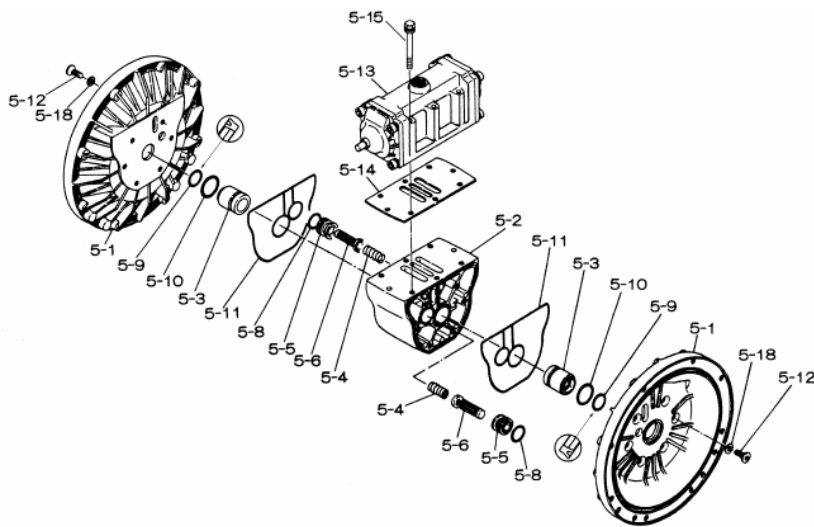

Yamada America, Inc.
955 East Algonquin Rd
Arlington Heights, IL 60005
Phone: 847.631.9200
Fax: 847.631.9273
www.yamadapump.com

Model: NDP-50BAV
Part # 852303

Reference No.	Description	Q'ty	Part No.
1	Out Chamber	2	580961
2	In Manifold	1	714369
3	Out Manifold	1	714363
5	Body Assembly	1	803112
7	Center Rod	1	711900
8	Center Disk	4	711904
10	Diaphragm	2	771800
11	Valve Seat	4	771987
12	Ball	4	770636
14	Ball Valve	1	684322
15	Elbow	1	682523
19	Pump Base	2	711928
20	Cushion	4	771402
21	Nut	2	706128
22	Coned Disk Spring	2	682740
23	Bolt	16	686045
24	Plain Washer	4	631014
25	Spring Lock Washer	4	631917
26	Bolt	12	611203
27	Plain Washer	12	631015
28	Spring Lock Washer	12	631918
29	Nut	12	627014
33	Bolt	4	611177
34	Nut	4	627013
35	Bolt	4	611149
36	Nut with Flange	4	682276
40	O-ring	4	642069
51	Cushion	2	770582

Repair Kits			
K50-MV Liquid Side Kit includes the following:			
10	Diaphragm	2	771800
11	Valve Seat	4	771987
40	O-ring	4	642069
12	Ball	4	770636

K45-AM Air Side Kit includes the following:			
5-3	Throat Bearing	2	772689
5-4	Spring	2	711937
5-5	Valve Seat	2	771740
5-6	Pilot Valve Assembly	2	832162
5-8	O-ring	7	640020
5-9	Packing	2	685444
5-10	O-ring	2	640029
5-11	Gasket	2	771742
5-14	Gasket	1	771712
5-13-8	Gasket	2	771738
5-13-12 Seal	Seal Ring	15	771732
5-13-12 Sleeve	Sleeve Assembly	1	803675

Body Assembly 803112			
Reference No.	Description	Q'ty	Part No.
5-1	Air Chamber	2	711934
5-2	Body	1	711936
5-3	Throat Bearing	2	772689
5-4	Spring	2	711937
5-5	Valve Seat	2	771740
5-6	Pilot Valve Assembly	2	832162
5-8	O-ring	2	640020
5-9	Packing	2	685444
5-10	O-ring	2	640029
5-11	Gasket	2	771742
5-12	Flat Head Bolt	12	683812
5-13	Valve Body Assembly	1	802971
5-14	Gasket	1	771712
5-15	Bolt	6	684240
5-18	Plain Washer	12	684987