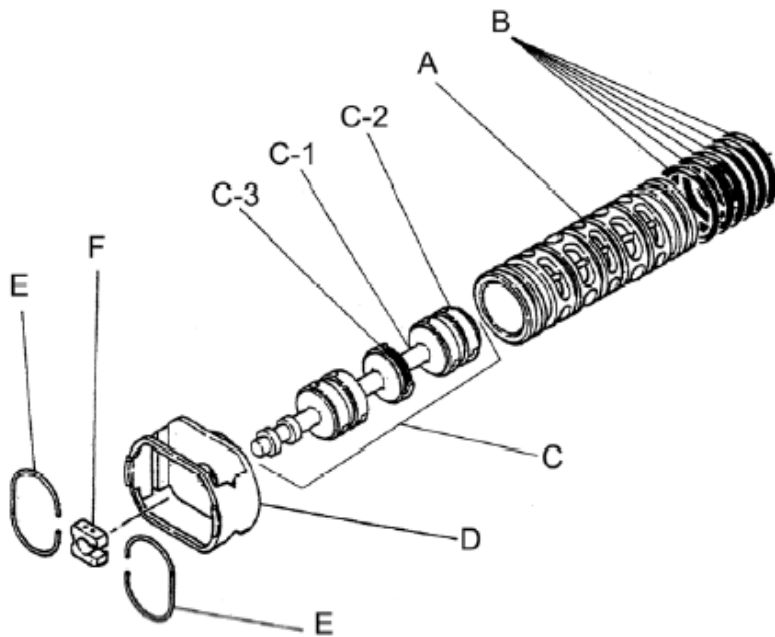

Repair Kits

K50-MC Liquid Side Kit includes the following:

No.	Description	Q'ty	Part No.
10	Diaphragm	2	771855
11	Valve Seat	4	771957
40	O-ring	4	640069
12	Ball	4	770627

K45-AM Air Side Kit includes the following:

No.	Description	Q'ty	Part No.
5-3	Throat Bearing	2	772689
5-4	Spring	2	711937
5-5	Valve Seat	2	771740
5-6	Pilot Valve Assembly	2	832162
5-8	O-ring	7	640020
5-9	Packing	2	685444
5-10	O-ring	2	640029
5-11	Gasket	2	771742
5-14	Gasket	1	771712
5-13-8	Gasket	2	771738
5-13-12 Seal	Seal Ring	15	771732
5-13-12 Sleeve	Sleeve Assembly	1	803675

Body Assembly 803112

Reference No.	Description	Q'ty	Part No.
5-1	Air Chamber	2	711934
5-2	Body	1	711936
5-3	Throat Bearing	2	772689
5-4	Spring	2	711937
5-5	Valve Seat	2	771740
5-6	Pilot Valve Assembly	2	832162
5-8	O-ring	2	640020
5-9	Packing	2	685444
5-10	O-ring	2	640029
5-11	Gasket	2	771742
5-12	Flat Head Bolt	12	683812
5-13	Valve Body Assembly	1	802971
5-14	Gasket	1	771712
5-15	Bolt	6	684240
5-18	Plain Washer	12	684987

Yamada America, Inc.
 955 East Algonquin Rd
 Arlington Heights, IL 60005
 Phone: 847.631.9200
 Fax: 847.631.9273
 www.yamadapump.com

802971 Valve Body Assembly			
Reference No.	Description	Q'ty	Part No.
5-13-1	Valve Body	1	711931
5-13-2	Cap A	1	580999
5-13-3	Cap B	1	581000
5-13-5	Spring Stopper	1	771735
5-13-6	Reset Button	1	712976
5-13-8	Gasket	2	771738
5-13-9	Bolt	8	685036
5-13-12	C Spool Valve Assy.	1	803115
5-13-12 Seal	Seal Ring	15	771732
5-13-12 Sleeve	Sleeve Assembly	1	803675
5-13-13	O-ring	1	640005
5-13-14	Cushion	4	684128