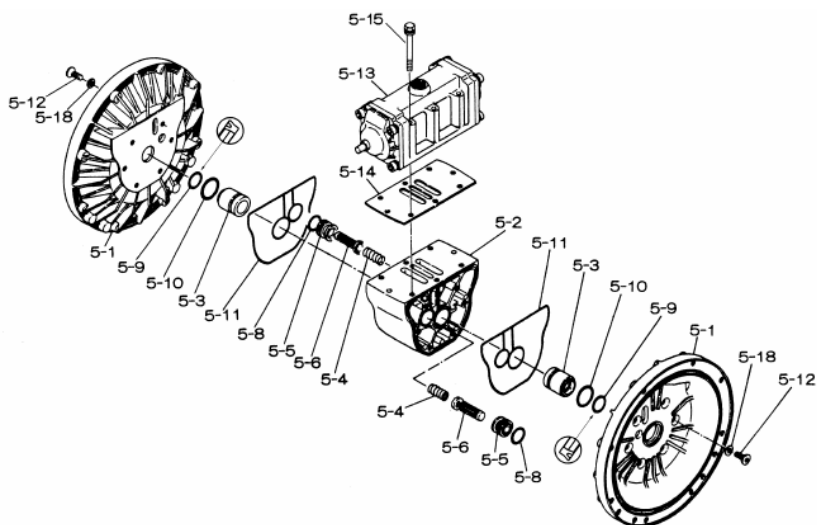

Model: NDP-50BSC
 Part # 852647 - NPT
 Part # 852425 - FLANGE

Yamada America, Inc.
 955 East Algonquin Rd
 Arlington Heights, IL 60005
 Phone: 847.631.9200
 Fax: 847.631.9273
 www.yamadapump.com

Reference No.	Description	Q'ty	Part No.
1	Out Chamber	2	712932
2	In Manifold - Flange	1	712557
2	In Manifold - NPT	1	712559
3	Out Manifold - Flange	1	712556
3	Out Manifold - NPT	1	712558
5	Body Assembly	1	803112
7	Center Rod	1	711900
8	Center Disk	2	711904
9	Center Disk	2	711905
10	Diaphragm	2	771855
11	Valve Seat	4	771957
12	Ball	4	770627
14	Ball Valve	1	684322
15	Elbow	1	682523
19	Pump Base	2	711928
20	Cushion	4	771402
21	Nut	2	683408
22	Coned Disk Spring	2	682740
23	Bolt	16	621180
23a	Wave Spring Washer	16	631937
24	Plain Washer	4	631174
25	Spring Lock Washer	4	631937
26	Bolt	12	621202
27	Plain Washer	12	631175
28	Spring Lock Washer	12	631938
29	Nut	12	628014
33	Bolt	4	621175
34	Nut	4	628013
35	Bolt	4	611149
36	Nut with Flange	4	682276
40	O-ring	4	640069
51	Cushion	2	770582

Repair Kits

K50-MC Liquid Side Kit includes the following:

No.	Description	Q'ty	Part No.
10	Diaphragm	2	771855
11	Valve Seat	4	771957
40	O-ring	4	640069
12	Ball	4	770627

K45-AM Air Side Kit includes the following:

No.	Description	Q'ty	Part No.
5-3	Throat Bearing	2	772689
5-4	Spring	2	711937
5-5	Valve Seat	2	771740
5-6	Pilot Valve Assembly	2	832162
5-8	O-ring	7	640020
5-9	Packing	2	685444
5-10	O-ring	2	640029
5-11	Gasket	2	771742
5-14	Gasket	1	771712
5-13-8	Gasket	2	771738
5-13-12 Seal	Seal Ring	15	771732
5-13-12 Sleeve	Sleeve Assembly	1	803675

Body Assembly 803112

Reference No.	Description	Q'ty	Part No.
5-1	Air Chamber	2	711934
5-2	Body	1	711936
5-3	Throat Bearing	2	772689
5-4	Spring	2	711937
5-5	Valve Seat	2	771740
5-6	Pilot Valve Assembly	2	832162
5-8	O-ring	2	640020
5-9	Packing	2	685444
5-10	O-ring	2	640029
5-11	Gasket	2	771742
5-12	Flat Head Bolt	12	683812
5-13	Valve Body Assembly	1	802971
5-14	Gasket	1	771712
5-15	Bolt	6	684240
5-18	Plain Washer	12	684987