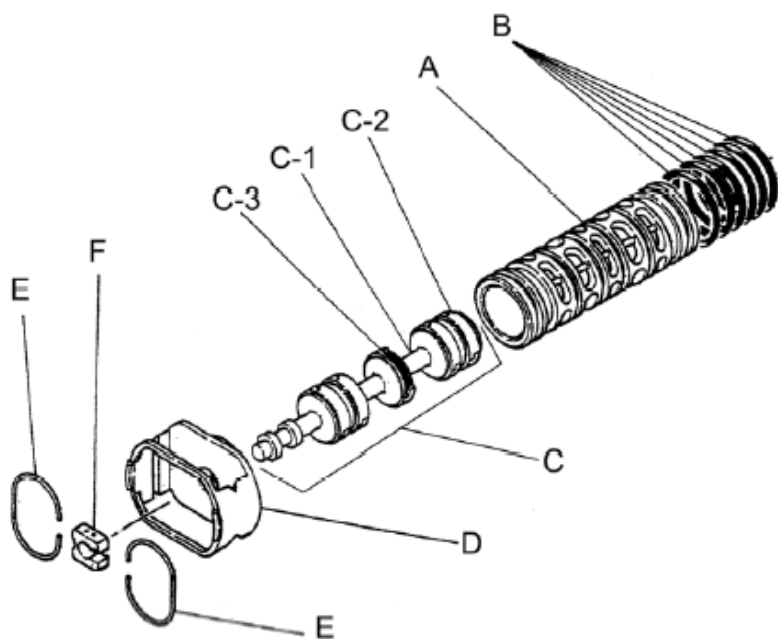

Repair Kits			
K80-MC Liquid Side Kit includes the following:			
10	Diaphragm	2	771857
11	Valve Seat	4	771958
40	O-ring	4	640078
12	Ball	4	770559
K80-AM Air Side Kit includes the following:			
5-3	Throat Bearing	2	772689
5-4	Spring	2	711937
5-5	Valve Seat	2	771740
5-6	Pilot Valve Assembly	2	832163
5-8	O-ring	7	640020
5-9	Packing	2	685444
5-10	O-ring	2	640029
5-11	Gasket	2	771742
5-14	Gasket	1	771712
5-13-8	Gasket	2	771738
5-13-12 Seal	Seal Ring	15	771732
5-13-12 Sleeve	Sleeve Assembly	1	803675

Body Assembly 803113			
Reference No.	Description	Q'ty	Part No.
5-1	Air Chamber	2	711935
5-2	Body	1	711936
5-3	Throat Bearing	2	772689
5-4	Spring	2	711937
5-5	Valve Seat	2	771740
5-6	Pilot Valve Assembly	2	832163
5-8	O-ring	2	640020
5-9	Packing	2	685444
5-10	O-ring	2	640029
5-11	Gasket	2	771742
5-12	Flat Head Bolt	12	683812
5-13	Valve Body Assembly	1	802971
5-14	Gasket	1	771712
5-15	Bolt	6	684240
5-18	Plain Washer	12	684987

Yamada America, Inc.
955 East Algonquin Rd
Arlington Heights, IL 60005
Phone: 847.631.9200
Fax: 847.631.9273
www.yamadapump.com

802971 Valve Body Assembly			
Reference No.	Description	Q'ty	Part No.
5-13-1	Valve Body	1	711931
5-13-2	Cap A	1	580999
5-13-3	Cap B	1	581000
5-13-5	Spring Stopper	1	771735
5-13-6	Reset Button	1	712976
5-13-8	Gasket	2	771738
5-13-9	Bolt	8	685036
5-13-12	C Spool Valve Assy.	1	803115
5-13-12 Seal	Seal Ring	15	771732
5-13-12 Sleeve	Sleeve Assembly	1	803675
5-13-13	O-ring	1	640005
5-13-14	Cushion	4	684128