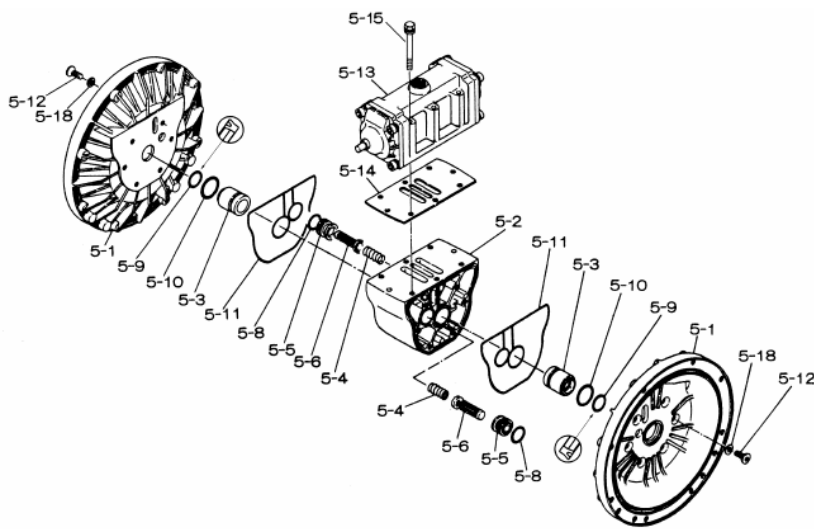

Yamada America, Inc.
955 East Algonquin Rd
Arlington Heights, IL 60005
Phone: 847.631.9200
Fax: 847.631.9273
www.yamadapump.com

Model: NDP-80BAC
Part # 852429

Reference No.	Description	Q'ty	Part No.
1	Out Chamber	2	580962
2	In Manifold	1	714371
3	Out Manifold	1	714365
5	Body Assembly	1	803113
7	Center Rod	1	711901
8	Center Disk	4	711906
10	Diaphragm	2	771857
11	Valve Seat	4	771958
12	Ball	4	770559
14	Ball Valve	1	684322
15	Elbow	1	682523
19	Pump Base	2	711912
20	Cushion	4	771402
21	Nut	2	683408
22	Coned Disk Spring	2	682740
23	Bolt	20	686163
23a	Washer	20	631917
24	Plain Washer	4	631014
25	Washer	4	631917
26	Bolt	16	611204
27	Plain Washer	16	631015
28	Spring Lock Washer	16	631918
29	Nut	16	627014
33	Bolt	4	611177
34	Nut	4	627013
35	Bolt	4	611149
36	Nut with Flange	4	682276
40	O-ring	4	640078
42	Bolt	4	686164
42a	Washer	4	631917

Repair Kits			
K80-MC Liquid Side Kit includes the following:			
10	Diaphragm	2	771857
11	Valve Seat	4	771958
40	O-ring	4	640078
12	Ball	4	770559
K80-AM Air Side Kit includes the following:			
5-3	Throat Bearing	2	772689
5-4	Spring	2	711937
5-5	Valve Seat	2	771740
5-6	Pilot Valve Assembly	2	832163
5-8	O-ring	7	640020
5-9	Packing	2	685444
5-10	O-ring	2	640029
5-11	Gasket	2	771742
5-14	Gasket	1	771712
5-13-8	Gasket	2	771738
5-13-12 Seal	Seal Ring	15	771732
5-13-12 Sleeve	Sleeve Assembly	1	803675

Body Assembly 803113			
Reference No.	Description	Q'ty	Part No.
5-1	Air Chamber	2	711935
5-2	Body	1	711936
5-3	Throat Bearing	2	772689
5-4	Spring	2	711937
5-5	Valve Seat	2	771740
5-6	Pilot Valve Assembly	2	832163
5-8	O-ring	2	640020
5-9	Packing	2	685444
5-10	O-ring	2	640029
5-11	Gasket	2	771742
5-12	Flat Head Bolt	12	683812
5-13	Valve Body Assembly	1	802971
5-14	Gasket	1	771712
5-15	Bolt	6	684240
5-18	Plain Washer	12	684987