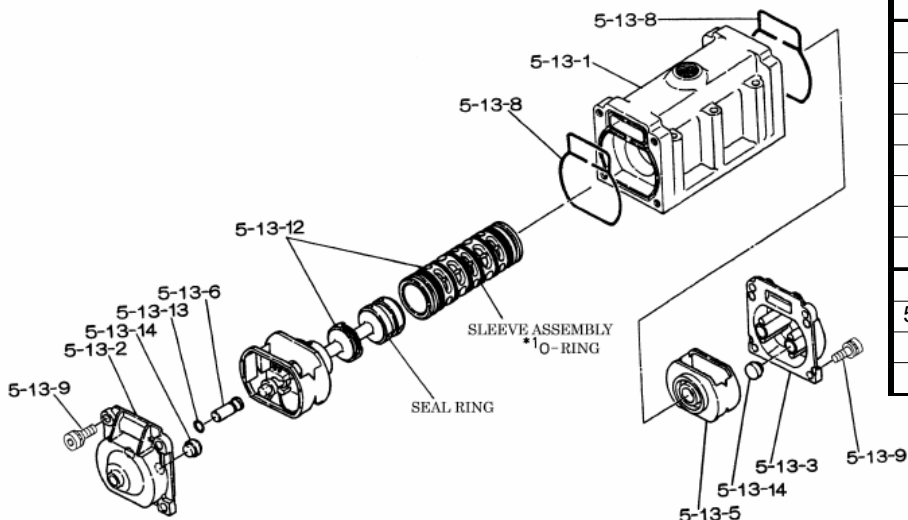

802971 Valve Body Assembly			
Reference No.	Description	Q'ty	Part No.
5-13-1	Valve Body	1	711931
5-13-2	Cap A	1	580999
5-13-3	Cap B	1	581000
5-13-5	Spring Stopper	1	771735
5-13-6	Reset Button	1	712976
5-13-8	Gasket	2	771738
5-13-9	Bolt	8	685036
5-13-12	C Spool Valve Assy.	1	803115
5-13-12 Seal	Seal Ring	15	771732
5-13-12 Sleeve	Sleeve Assembly	1	803675
5-13-13	O-ring	1	640005
5-13-14	Cushion	4	684128