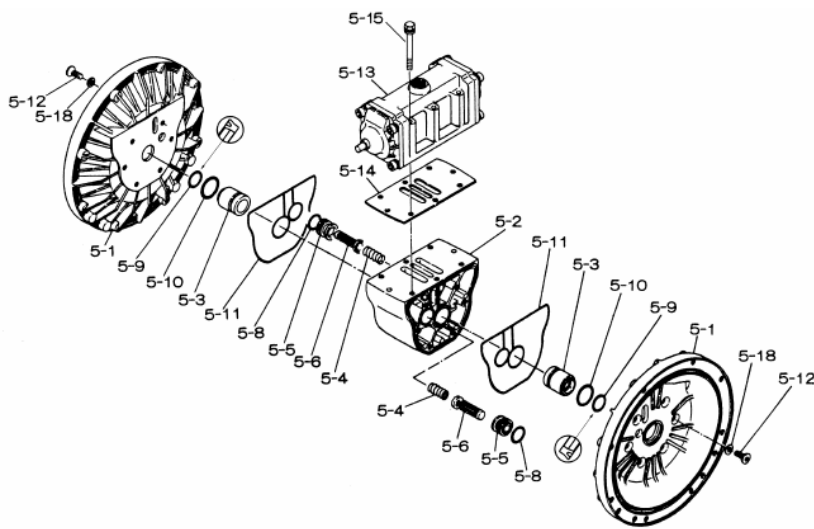

Yamada America, Inc.
955 East Algonquin Rd
Arlington Heights, IL 60005
Phone: 847.631.9200
Fax: 847.631.9273
www.yamadapump.com

Model: NDP-80BPN
Part # 852244

Reference No.	Description	Q'ty	Part No.
1	Out Chamber	2	780149
2	In Manifold	2	780246
3	Out Manifold	2	780152
4	Center Manifold	2	780250
5	Body Assembly	1	803113
7	Center Rod	1	711901
8	Center Disk	2	711906
9	Center Disk	2	780064
10	Diaphragm	2	771704
11	Valve Seat	4	772098
12	Ball	4	770587
13	Valve Guide	4	772099
14	Ball Valve	1	684322
15	Elbow	1	682523
19	Stand Body	2	711927
20	Cushion	4	771865
23	Bolt	20	683543
24	Plain Washer	32	631330
25	Spring Lock Washer	32	680257
26	Bolt	16	621213
27	Plain Washer	32	631331
28	Spring Lock Washer	24	680607
29	Nut	24	628014
33	Bolt	8	621179
35	Bolt	4	621149
36	Nut with Flange	4	683837
37	Bolt	8	683544
39	O-ring	4	640070
40	O-ring	4	640080
42	Bolt	4	683552
46	Cap	4	683641
47	Protector A	32	771789
48	Protector B	24	771790
53	O-ring	4	640143

Repair Kits

K80-PN Liquid Side Kit includes the following:

Reference No.	Description	Q'ty	Part No.
10	Diaphragm	2	771704
12	Ball	4	770587
53	O-ring	4	640143
40	O-ring	4	640080

K80-AM Air Side Kit includes the following:

Reference No.	Description	Q'ty	Part No.
5-3	Throat Bearing	2	772689
5-4	Spring	2	711937
5-5	Valve Seat	2	771740
5-6	Pilot Valve Assembly	2	832163
5-8	O-ring	7	640020
5-9	Packing	2	685444
5-10	O-ring	2	640029
5-11	Gasket	2	771742
5-14	Gasket	1	771712
5-13-8	Gasket	2	771738
5-13-12 Seal	Seal Ring	15	771732
5-13-12 Sleeve	Sleeve Assembly	1	803675

Body Assembly 803113

Reference No.	Description	Q'ty	Part No.
5-1	Air Chamber	2	711935
5-2	Body	1	711936
5-3	Throat Bearing	2	772689
5-4	Spring	2	711937
5-5	Valve Seat	2	771740
5-6	Pilot Valve Assembly	2	832163
5-8	O-ring	2	640020
5-9	Packing	2	685444
5-10	O-ring	2	640029
5-11	Gasket	2	771742
5-12	Flat Head Bolt	12	683812
5-13	Valve Body Assembly	1	802971
5-14	Gasket	1	771712
5-15	Bolt	6	684240
5-18	Plain Washer	12	684987