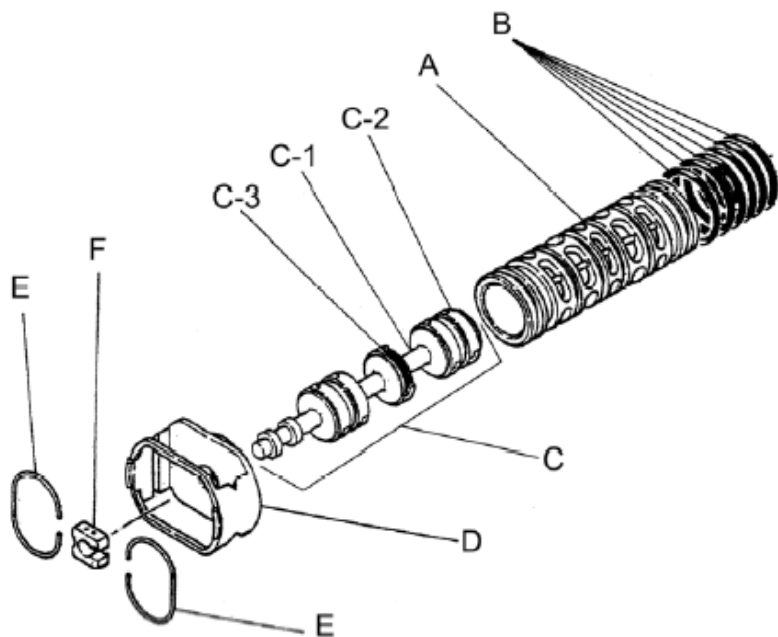

Repair Kits

K80-PN Liquid Side Kit includes the following:

Reference No.	Description	Q'ty	Part No.
10	Diaphragm	2	771704
12	Ball	4	770587
53	O-ring	4	640143
40	O-ring	4	640080

K80-AM Air Side Kit includes the following:

Reference No.	Description	Q'ty	Part No.
5-3	Throat Bearing	2	772689
5-4	Spring	2	711937
5-5	Valve Seat	2	771740
5-6	Pilot Valve Assembly	2	832163
5-8	O-ring	7	640020
5-9	Packing	2	685444
5-10	O-ring	2	640029
5-11	Gasket	2	771742
5-14	Gasket	1	771712
5-13-8	Gasket	2	771738
5-13-12 Seal	Seal Ring	15	771732
5-13-12 Sleeve	Sleeve Assembly	1	803675

Body Assembly 803113

Reference No.	Description	Q'ty	Part No.
5-1	Air Chamber	2	711935
5-2	Body	1	711936
5-3	Throat Bearing	2	772689
5-4	Spring	2	711937
5-5	Valve Seat	2	771740
5-6	Pilot Valve Assembly	2	832163
5-8	O-ring	2	640020
5-9	Packing	2	685444
5-10	O-ring	2	640029
5-11	Gasket	2	771742
5-12	Flat Head Bolt	12	683812
5-13	Valve Body Assembly	1	802971
5-14	Gasket	1	771712
5-15	Bolt	6	684240
5-18	Plain Washer	12	684987

Yamada America, Inc.
 955 East Algonquin Rd
 Arlington Heights, IL 60005
 Phone: 847.631.9200
 Fax: 847.631.9273
 www.yamadapump.com

802971 Valve Body Assembly			
Reference			
No.	Description	Q'ty	Part No.
5-13-1	Valve Body	1	711931
5-13-2	Cap A	1	580999
5-13-3	Cap B	1	581000
5-13-5	Spring Stopper	1	771735
5-13-6	Reset Button	1	712976
5-13-8	Gasket	2	771738
5-13-9	Bolt	8	685036
5-13-12	C Spool Valve Assy.	1	803115
5-13-12 Seal	Seal Ring	15	771732
5-13-12 Sleeve	Sleeve Assembly	1	803675
5-13-13	O-ring	1	640005
5-13-14	Cushion	4	684128