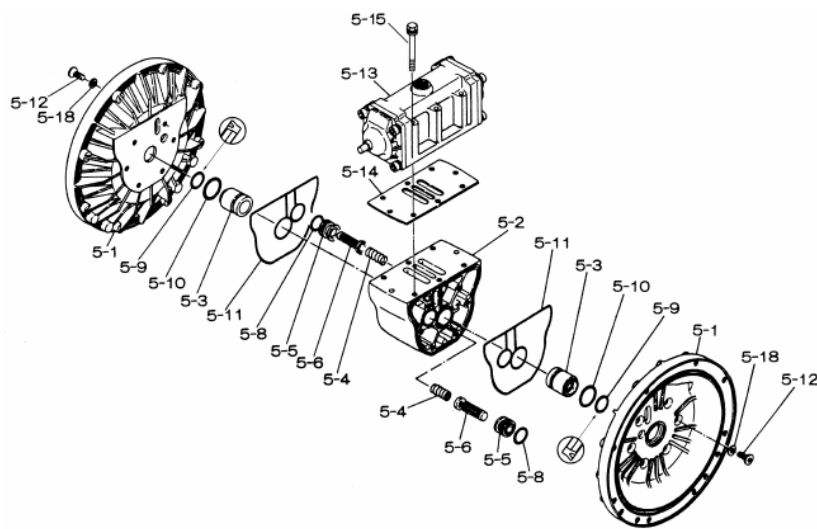

Yamada America, Inc.
 955 East Algonquin Rd
 Arlington Heights, IL 60005
 Phone: 847.631.9200
 Fax: 847.631.9273
 www.yamadapump.com

Model: NDP-40BPT
Part # 852228

Reference No.	Description	Q'ty	Part No.
1	Out Chamber	2	780147
2	In Manifold	2	780244
3	Out Manifold	2	780150
4	Center Manifold	2	780248
5	Body Assembly	1	803111
7	Center Rod	1	711939
8	Center Disk	2	707817
9	Center Disk	2	771726
10	Diaphragm	2	770814
11	Valve Seat	4	772096
12	Ball	4	770692
14	Ball Valve	1	684321
15	Elbow	1	682523
16	Bushing	1	684339
19	Stand Body	2	711925
20	Cushion	4	771865
23	Bolt	16	686156
24	Plain Washer	68	631330
25	Spring Lock Washer	44	680257
26	Bolt	16	621183
33	Bolt	4	621179
34	Nut	24	628013
35	Bolt	4	621149
36	Nut with Flange	4	683837
37	Bolt	8	683542
39	O-ring	4	643060
40	O-ring	4	643064
41T	O-ring	4	643015
46	Cap	4	683641
53	O-ring	4	643136

Repair Kits			
K40-PT Liquid Side Kit includes the following:			
10	Diaphragm	2	770814
12	Ball	4	770692
40	O-ring	4	643064
53	O-ring	4	643163
41T	O-ring	4	643015

K45-AM Air Side Kit includes the following:			
5-3	Throat Bearing	2	772689
5-4	Spring	2	711937
5-5	Valve Seat	2	771740
5-6	Pilot Valve Assembly	2	832162
5-8	O-ring	7	640020
5-9	Packing	2	685444
5-10	O-ring	2	640029
5-11	Gasket	2	771742
5-14	Gasket	1	771712
5-13-8	Gasket	2	771738
5-13-12 Seal	Seal Ring	15	771732
5-13-12 Sleeve	Sleeve Assembly	1	803675

Body Assembly 803111

Reference No.	Description	Q'ty	Part No.
5-1	Air Chamber	2	711933
5-2	Body	1	711936
5-3	Throat Bearing	2	772689
5-4	Spring	2	711937
5-5	Pilot Valve Seat	2	771740
5-6	Pilot Valve Assembly	2	832162
5-8	O-ring	2	640020
5-9	Packing	2	685444
5-10	O-ring	2	640029
5-11	Gasket	2	771742
5-12	Flat Head Bolt	12	683812
5-13	Valve Body Assembly	1	802971
5-14	Gasket	1	771712
5-15	Bolt	6	684240
5-18	Plain Washer	12	684987