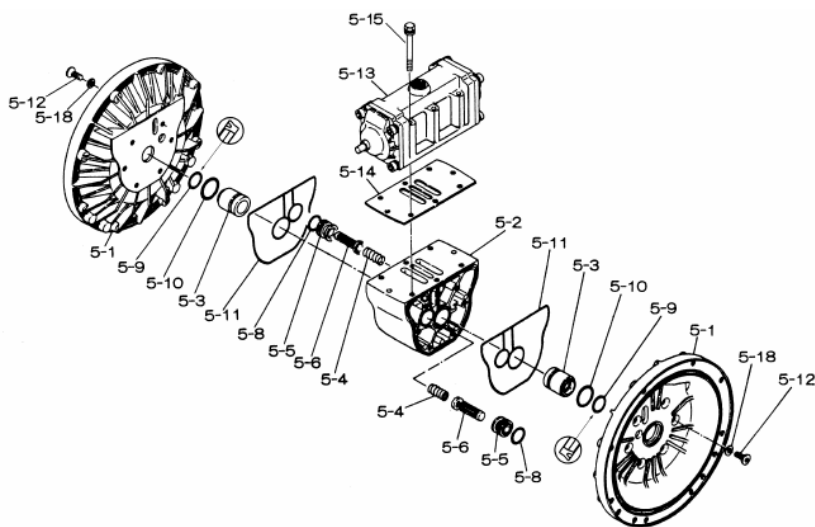

Yamada America, Inc.  
955 East Algonquin Rd  
Arlington Heights, IL 60005  
Phone: 847.631.9200  
Fax: 847.631.9273  
www.yamadapump.com

Model: NDP-50BAE  
Part # 852424

Reference No.	Description	Q'ty	Part No.
1	Out Chamber	2	580961
2	In Manifold	1	714369
3	Out Manifold	1	714363
5	Body Assembly	1	803112
7	Center Rod	1	711900
8	Center Disk	4	711904
10	Diaphragm	2	771856
11	Valve Seat	4	771949
12	Ball	4	770633
14	Ball Valve	1	684322
15	Elbow	1	682523
19	Pump Base	2	711928
20	Cushion	4	771402
21	Nut	2	683408
22	Coned Disk Spring	2	682740
23	Bolt	16	686045
24	Plain Washer	4	631014
25	Spring Lock Washer	4	631917
26	Bolt	12	611203
27	Plain Washer	12	631015
28	Spring Lock Washer	12	631918
29	Nut	12	627014
33	Bolt	4	611177
34	Nut	4	627013
35	Bolt	4	611149
36	Nut with Flange	4	682276
40	O-ring	4	684122
51	Cushion	2	770582

Repair Kits			
<b>K50-ME Liquid Side Kit includes the following:</b>			
10	Diaphragm	2	771856
11	Valve Seat	4	771949
40	O-ring	4	684122
12	Ball	4	770633

<b>K45-AM Air Side Kit includes the following:</b>			
5-3	Throat Bearing	2	772689
5-4	Spring	2	711937
5-5	Valve Seat	2	771740
5-6	Pilot Valve Assembly	2	832162
5-8	O-ring	7	640020
5-9	Packing	2	685444
5-10	O-ring	2	640029
5-11	Gasket	2	771742
5-14	Gasket	1	771712
5-13-8	Gasket	2	771738
5-13-12 Seal	Seal Ring	15	771732
5-13-12 Sleeve	Sleeve Assembly	1	803675

Body Assembly 803112			
Reference No.	Description	Q'ty	Part No.
5-1	Air Chamber	2	711934
5-2	Body	1	711936
5-3	Throat Bearing	2	772689
5-4	Spring	2	711937
5-5	Valve Seat	2	771740
5-6	Pilot Valve Assembly	2	832162
5-8	O-ring	2	640020
5-9	Packing	2	685444
5-10	O-ring	2	640029
5-11	Gasket	2	771742
5-12	Flat Head Bolt	12	683812
5-13	Valve Body Assembly	1	802971
5-14	Gasket	1	771712
5-15	Bolt	6	684240
5-18	Plain Washer	12	684987