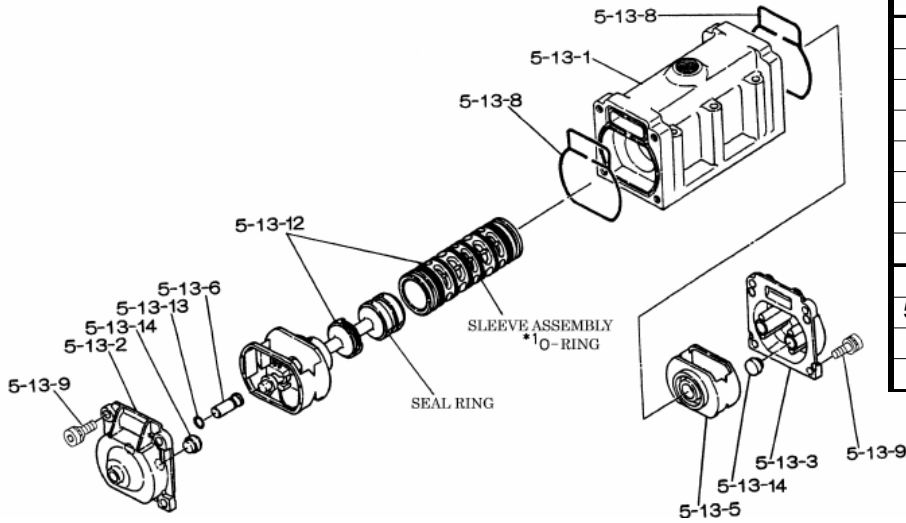

802971 Valve Body Assembly			
Reference No.	Description	Q'ty	Part No.
5-13-1	Valve Body	1	711931
5-13-2	Cap A	1	580999
5-13-3	Cap B	1	581000
5-13-5	Spring Stopper	1	771735
5-13-6	Reset Button	1	712976
5-13-8	Gasket	2	771738
5-13-9	Bolt	8	685036
5-13-12	C Spool Valve Assy.	1	803115
5-13-12 Seal	Seal Ring	15	771732
5-13-12 Sleeve	Sleeve Assembly	1	803675
5-13-13	O-ring	1	640005
5-13-14	Cushion	4	684128