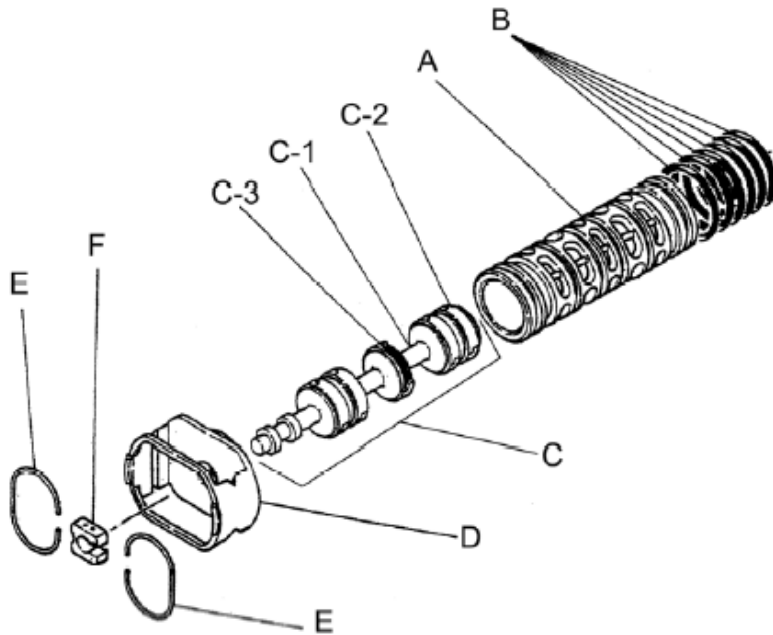

803115 Air Valve Assembly (5-13-12)			
Reference No.	Description	Q'ty	Part No.
A	Sleeve	1	803675
B	O-ring	6	640036
C	Spool Assembly	1	803114
C-1	Spool	1	771733
C-2	Seal Ring	15	771732
C-3	O-ring	5	640020
D	Spring Retainer	1	771735
E	C-Spring	2	711932
F	Block	1	771734

Yamada America, Inc.
955 East Algonquin Rd
Arlington Heights, IL 60005
Phone: 847.631.9200
Fax: 847.631.9273
www.yamadapump.com