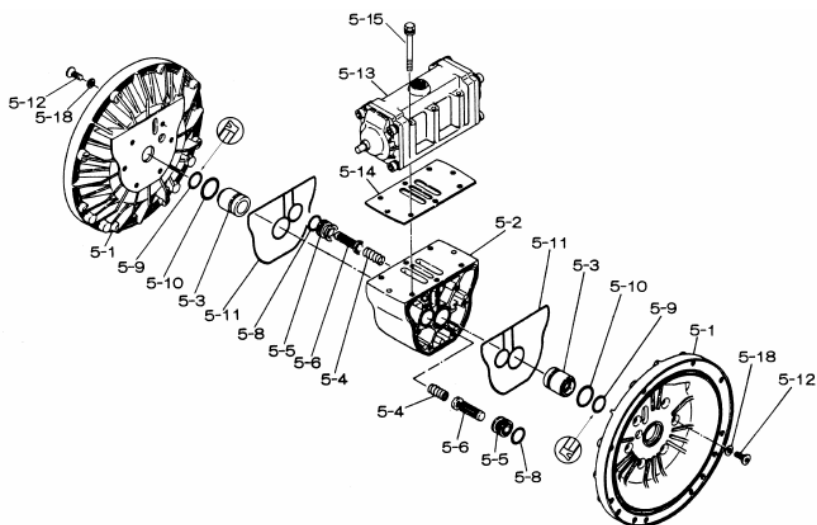

Yamada America, Inc.
955 East Algonquin Rd
Arlington Heights, IL 60005
Phone: 847.631.9200
Fax: 847.631.9273
www.yamadapump.com

Model: NDP-50BPH
Part # 852236

Reference No.	Description	Q'ty	Part No.
1	Out Chamber	2	780148
2	In Manifold	2	780245
3	Out Manifold	2	780151
4	Center Manifold	2	780249
5	Body Assembly	1	803112
7	Center Rod	1	711900
8	Center Disk	2	711904
9	Center Disk	2	771727
10	Diaphragm	2	771703
11	Valve Seat	4	772097
12	Ball	4	773143
14	Ball Valve	1	684322
15	Elbow	1	682523
19	Stand Body	2	711926
20	Cushion	4	771865
23	Bolt	16	686156
24	Plain Washer	24	631330
25	Spring Lock Washer	24	680257
26	Bolt	12	621213
27	Plain Washer	28	631331
28	Spring Lock Washer	20	680607
29	Nut	20	628014
33	Bolt	8	621179
35	Bolt	4	621149
36	Nut with Flange	4	683837
37	Bolt	8	684592
39	O-ring	4	640064
40	O-ring	4	640069
46	Cap	4	683641
47	Protector A	8	771786
48	Protector B	8	771787
49	Protector C	8	771788
51	Cushion	2	770582
53	O-ring	4	640139

Repair Kits			
K50-PH Liquid Side Kit includes the following:			
10	Diaphragm	2	771703
12	Ball	4	773143
53	O-ring	4	640139
40	O-ring	4	640069
K45-AM Air Side Kit includes the following:			
5-3	Throat Bearing	2	772689
5-4	Spring	2	711937
5-5	Valve Seat	2	771740
5-6	Pilot Valve Assembly	2	832162
5-8	O-ring	7	640020
5-9	Packing	2	685444
5-10	O-ring	2	640029
5-11	Gasket	2	771742
5-14	Gasket	1	771712
5-13-8	Gasket	2	771738
5-13-12 Seal	Seal Ring	15	771732
5-13-12 Sleeve	Sleeve Assembly	1	803675

Body Assembly 803112			
Reference No.	Description	Q'ty	Part No.
5-1	Air Chamber	2	711934
5-2	Body	1	711936
5-3	Throat Bearing	2	772689
5-4	Spring	2	711937
5-5	Valve Seat	2	771740
5-6	Pilot Valve Assembly	2	832162
5-8	O-ring	2	640020
5-9	Packing	2	685444
5-10	O-ring	2	640029
5-11	Gasket	2	771742
5-12	Flat Head Bolt	12	683812
5-13	Valve Body Assembly	1	802971
5-14	Gasket	1	771712
5-15	Bolt	6	684240
5-18	Plain Washer	12	684987