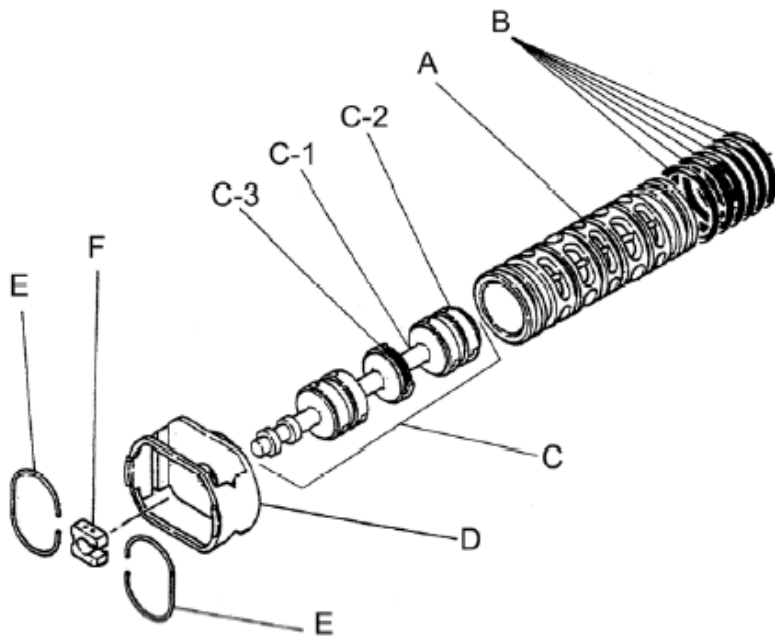

Repair Kits			
K50-PN Liquid Side Kit includes the following:			
10	Diaphragm	2	771702
12	Ball	4	770630
53	O-ring	4	640139
40	O-ring	4	640069

K45-AM Air Side Kit includes the following:			
5-3	Throat Bearing	2	772689
5-4	Spring	2	711937
5-5	Valve Seat	2	771740
5-6	Pilot Valve Assembly	2	832162
5-8	O-ring	7	640020
5-9	Packing	2	685444
5-10	O-ring	2	640029
5-11	Gasket	2	771742
5-14	Gasket	1	771712
5-13-8	Gasket	2	771738
5-13-12 Seal	Seal Ring	15	771732
5-13-12 Sleeve	Sleeve Assembly	1	803675

Body Assembly 803112			
Reference No.	Description	Q'ty	Part No.
5-1	Air Chamber	2	711934
5-2	Body	1	711936
5-3	Throat Bearing	2	772689
5-4	Spring	2	711937
5-5	Valve Seat	2	771740
5-6	Pilot Valve Assembly	2	832162
5-8	O-ring	2	640020
5-9	Packing	2	685444
5-10	O-ring	2	640029
5-11	Gasket	2	771742
5-12	Flat Head Bolt	12	683812
5-13	Valve Body Assembly	1	802971
5-14	Gasket	1	771712
5-15	Bolt	6	684240
5-18	Plain Washer	12	684987

Yamada America, Inc.
 955 East Algonquin Rd
 Arlington Heights, IL 60005
 Phone: 847.631.9200
 Fax: 847.631.9273
 www.yamadapump.com

802971 Valve Body Assembly			
Reference			
No.	Description	Q'ty	Part No.
5-13-1	Valve Body	1	711931
5-13-2	Cap A	1	580999
5-13-3	Cap B	1	581000
5-13-5	Spring Stopper	1	771735
5-13-6	Reset Button	1	712976
5-13-8	Gasket	2	771738
5-13-9	Bolt	8	685036
5-13-12	C Spool Valve Assy.	1	803115
5-13-12 Seal	Seal Ring	15	771732
5-13-12 Sleeve	Sleeve Assembly	1	803675
5-13-13	O-ring	1	640005
5-13-14	Cushion	4	684128