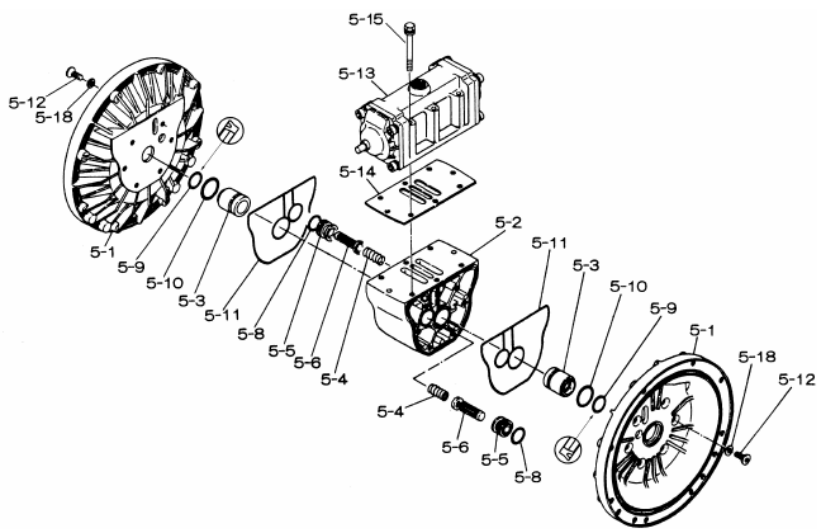

Yamada America, Inc.
 955 East Algonquin Rd
 Arlington Heights, IL 60005
 Phone: 847.631.9200
 Fax: 847.631.9273
 www.yamadapump.com

Model: NDP-50BPN
Part # 852235

Reference No.	Description	Q'ty	Part No.
1	Out Chamber	2	780148
2	In Manifold	2	780245
3	Out Manifold	2	780151
4	Center Manifold	2	780249
5	Body Assembly	1	803112
7	Center Rod	1	711900
8	Center Disk	2	711904
9	Center Disk	2	771727
10	Diaphragm	2	771702
11	Valve Seat	4	772097
12	Ball	4	770630
14	Ball Valve	1	684322
15	Elbow	1	682523
19	Stand Body	2	711926
20	Cushion	4	771865
23	Bolt	16	686156
24	Plain Washer	24	631330
25	Spring Lock Washer	24	680257
26	Bolt	12	621213
27	Plain Washer	28	631331
28	Spring Lock Washer	20	680607
29	Nut	20	628014
33	Bolt	8	621179
35	Bolt	4	621149
36	Nut with Flange	4	683837
37	Bolt	8	684592
39	O-ring	4	640064
40	O-ring	4	640069
46	Cap	4	683641
47	Protector A	8	771786
48	Protector B	8	771787
49	Protector C	8	771788
51	Cushion	2	770582
53	O-ring	4	640139

Repair Kits			
K50-PN Liquid Side Kit includes the following:			
10	Diaphragm	2	771702
12	Ball	4	770630
53	O-ring	4	640139
40	O-ring	4	640069

K45-AM Air Side Kit includes the following:			
5-3	Throat Bearing	2	772689
5-4	Spring	2	711937
5-5	Valve Seat	2	771740
5-6	Pilot Valve Assembly	2	832162
5-8	O-ring	7	640020
5-9	Packing	2	685444
5-10	O-ring	2	640029
5-11	Gasket	2	771742
5-14	Gasket	1	771712
5-13-8	Gasket	2	771738
5-13-12 Seal	Seal Ring	15	771732
5-13-12 Sleeve	Sleeve Assembly	1	803675

Body Assembly 803112			
Reference No.	Description	Q'ty	Part No.
5-1	Air Chamber	2	711934
5-2	Body	1	711936
5-3	Throat Bearing	2	772689
5-4	Spring	2	711937
5-5	Valve Seat	2	771740
5-6	Pilot Valve Assembly	2	832162
5-8	O-ring	2	640020
5-9	Packing	2	685444
5-10	O-ring	2	640029
5-11	Gasket	2	771742
5-12	Flat Head Bolt	12	683812
5-13	Valve Body Assembly	1	802971
5-14	Gasket	1	771712
5-15	Bolt	6	684240
5-18	Plain Washer	12	684987