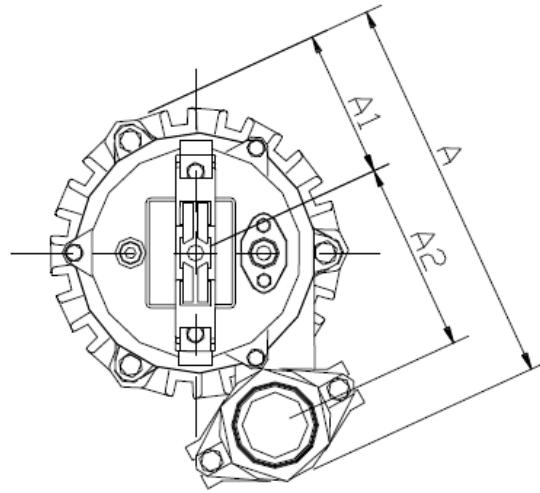

AHS-25HH

Type	Discharge	A	A1	A2	B	B1	B2
Dimensions	2" NPT Female	9.56"	3.7"	4.6"	14.83"	8.85"	3.3"

Specifications subject to change without notice