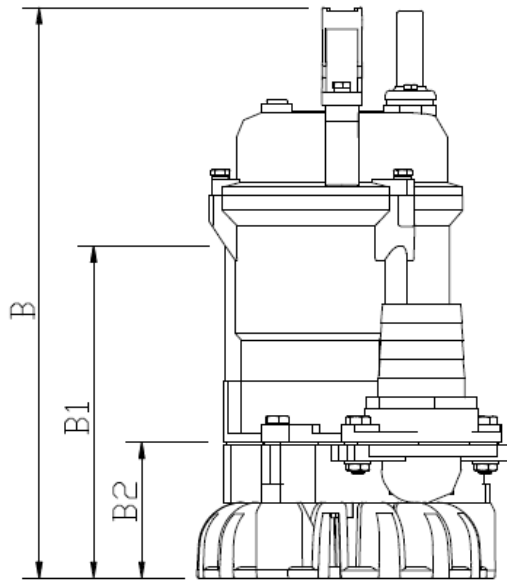

AHS-25HH

Type	Discharge	A	A1	A2	B	B1	B2
Dimensions	2" NPT Female	9.56"	3.7"	4.6"	14.83"	8.85"	3.3"

Specifications subject to change without notice