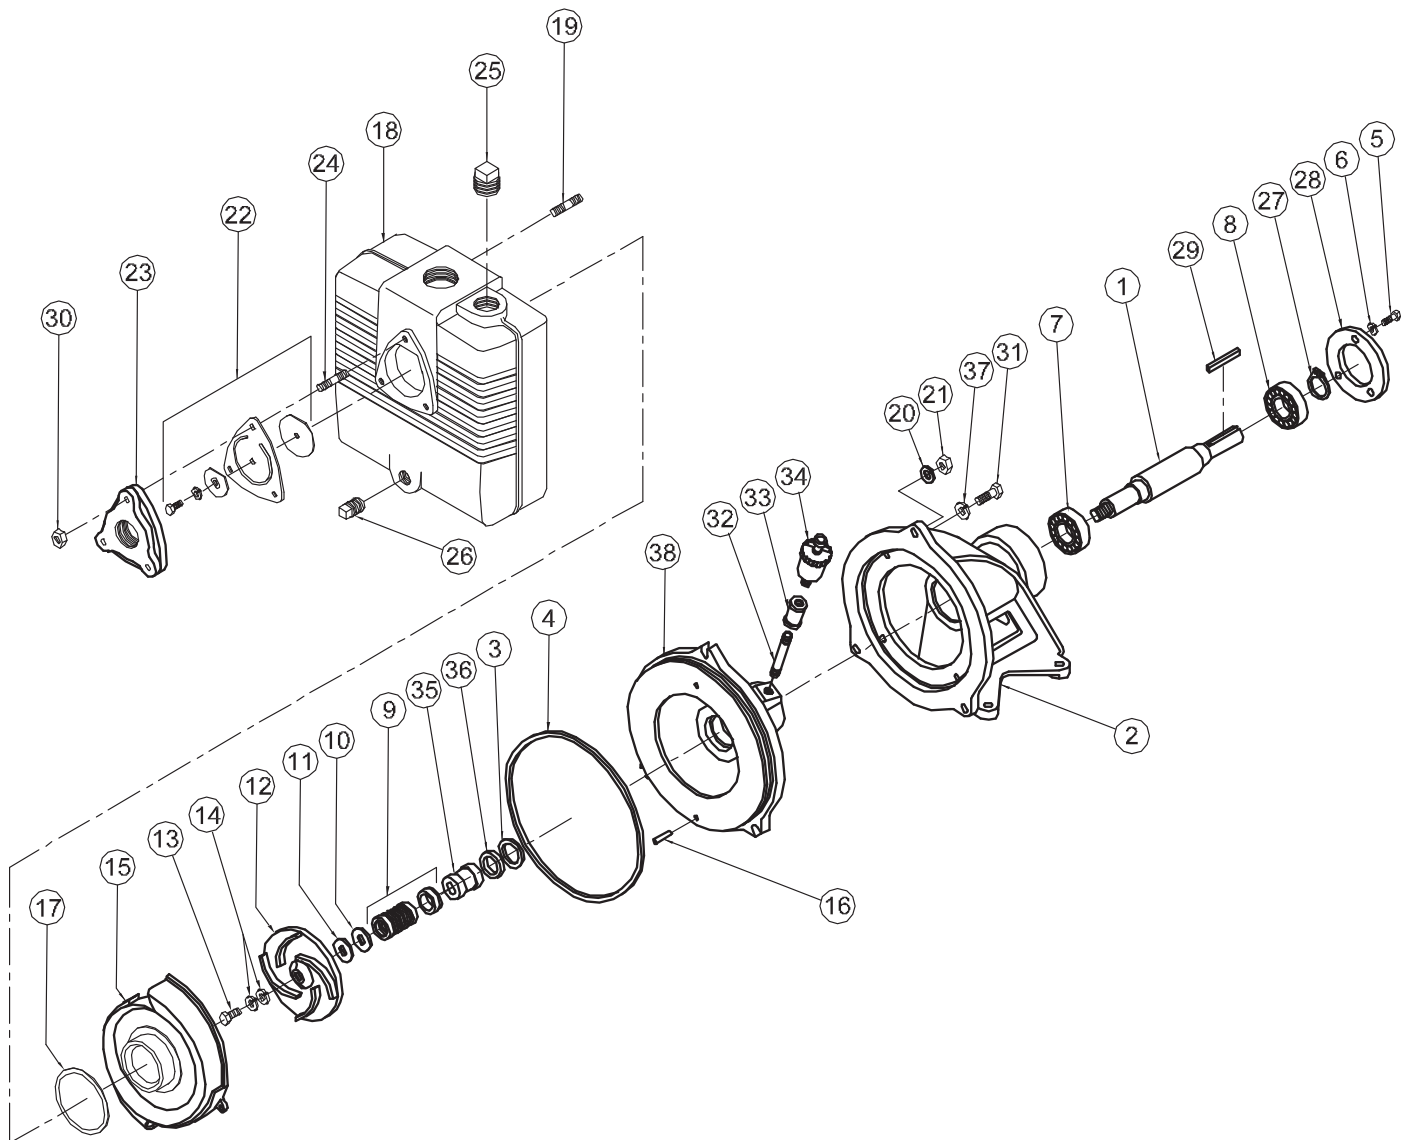

BARNES • PROSSER • CROWN SERVICE PARTS

<p>MODEL 10ICU-1</p> <p>PART NO. 033762</p> <p></p>	<p>Questions? Call 1-800-810-1053</p>	
--	--	--

Manual: 033825

Continued →

BARNES • PROSSER • CROWN SERVICE PARTS

PARTS KIT

Seal Kit P/N: 085238 (†) 3, 4, 9, 10, 11, 13, 14, 17, 22b, 35, 36

Overhaul Kit P/N: 085239 (♦) 3, 4, 5, 7, 8, 9, 10, 11, 13, 14, 16, 17, 20, 22b, 27, 29, 35, 36

ITEM	QTY.	PART No.	DESCRIPTION
1	1	033756	Shaft Stainless
2	1	019643	Pedestal
3	1	005163	†♦ Slinger Buna-N
4	1	017713	†♦ O-Ring
5	3	019842	♦ Hex Hd Screw 10-32 x .50" Lg, Zp
6	3	002618	Lockwasher #10 Steel
7	1	019846	♦ Bearing
8	1	019847	♦ Bearing
9	1	022197	†♦ Shaft Seal C/CE/N
10	1	001349	†♦ Shim, .010
11	1	001348	†♦ Shim, .031
12	1	033759	Impeller 5.50" Dia
13	1	019802	†♦ Hex Hd Screw 1/2-20 x 1.00" Lg. Stainless
14	2	019803	†♦ Shakeproof Washer 1/2" Stainless
15	1	019069	Volute
16	2	017715	♦ Volute Pin
17	1	019245	†♦ Volute Gasket
18	1	019135	Body
19	3	033824	Stud 3/8-16 x 2.00" Lg, Stainless
20	3	018926	♦ Lock washer 3/8", Stainless
21	3	15-23-1	Hex Nut 3/8-16, Stainless
22	1	017718	Check Valve Assy
22A	1	001338	Weight 2.50" O.D.
22B	1	017712	†♦ Gasket Neoprene
22C	1	022333	Lock Washer 1/4" Stainless
22D	1	023469	Round Hd Screw 1/4-20 x .625" Lg, Stainless
22E	1	001339	Weight 1.56" O.D.
23	1	018100	Suction Flange
24	3	018925	Stud 5/16-18 x 2.25" Lg, Stainless
25	1	003206	Pipe Plug 1.25" NPT
26	1	003204	Pipe Plug .75" NPT
27	1	019851	♦ Snap Ring
28	1	019845	Bearing Cap
29	1	021092	♦ Key 1/4 Sq. x 1.25" Lg
30	3	15-19-1	Hex Nut 5/16-18, Stainless
31	4	1-156-1	Hex Hd Screw 5/16-18 x 1.00", Stainless
32	1	003263	Pipe Nipple .25" NPT
33	1	625-02828	Coupling, reducer .38" x .25" NPT, Steel
34	1	M-2655	Grease Cup .38" NPT
35	1	033757	†♦ Shaft Sleeve Stainless
36	1	026308	†♦ Lip Seal
37	4	026322	Lock Washer 5/16 Stainless
38	1	033727	Seal Plate