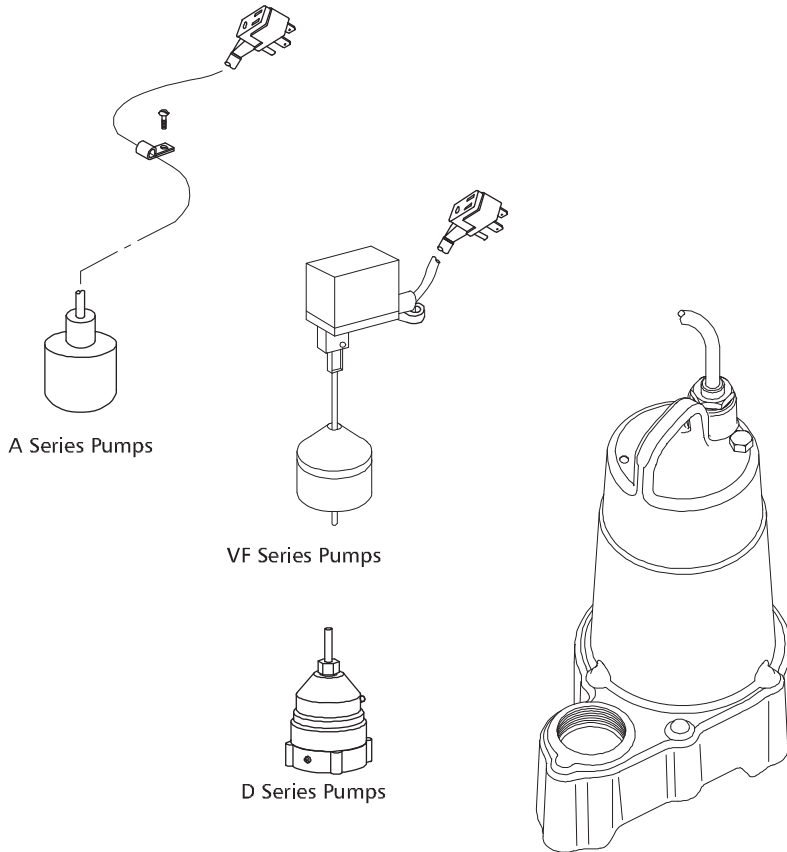

# Series: SP33, SP50

Sump Pump

1/3, 1/2, 3/4HP, 3450RPM

## BARNES • PROSSER • CROWN SERVICE PARTS

MODEL	PART NO.	MODEL	PART NO.
SP33	112547	SP50X	112875
SP33X	112548	SP50AX	112877
SP33A	112549	SP50VFX	112879
SP33AX	112550		
SP33VF	112551	SP75X	115368
SP33VFX	112552	SP75AX	115369
SP33D	118371	SP75VFX	115370
SP33VFAL	112914		
SP33HTX	113667		
SP33EHT	113667A		
SP33EHTA	113667B		

### PARTS LIST

QTY.	PART NO.	DESCRIPTION
1	113647	Vertical Float switch w/cord and plug 10 Ft ("VF" Models Only)
1	113647A	Vertical Float switch w/cord and plug 20 Ft ("VF" Models Only)
1	106929	Mechanical Wide Angle Float switch w/cord and plug, 10 Ft. ("A" Models Only)
1	101758XA	Mechanical Wide Angle Float switch w/cord and plug, 20 Ft. ("A" Models Only)
1	115360A	Diaphragm Float switch w/cord and plug, 10 Ft. ("D" Models Only)