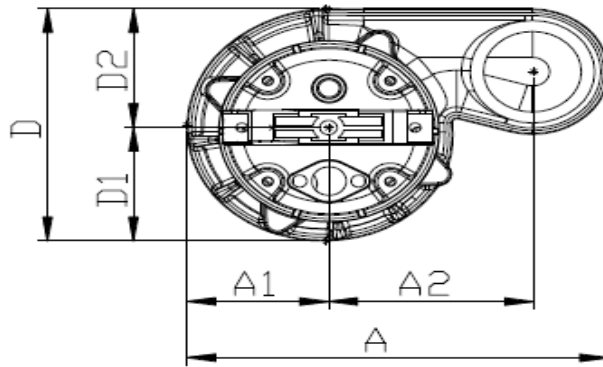

# SEW-150

TYPE	DISCHARGE	A	A1	A2	D	D1	D2	H	H1	H2	H3
<b>SEW-150</b>	2" NPT female	10.67	3.66	5.31	7.32	3.46	3.86	19.92	14.80	5.94	5.63

Specifications subject to change without notice