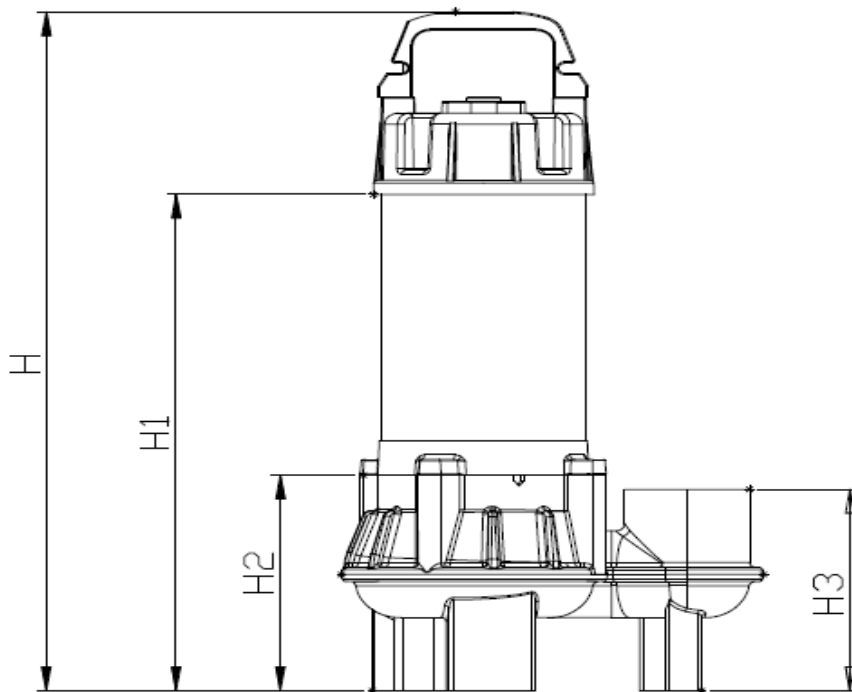

# SEW-150

TYPE	DISCHARGE	A	A1	A2	D	D1	D2	H	H1	H2	H3
<b>SEW-150</b>	2" NPT female	10.67	3.66	5.31	7.32	3.46	3.86	19.92	14.80	5.94	5.63

Specifications subject to change without notice