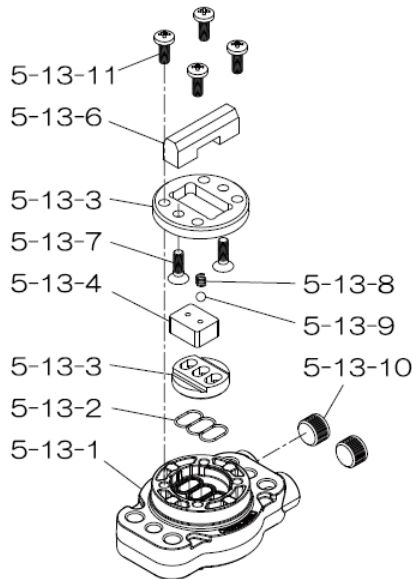

Reference No.	Description	Q'ty	Part No.
1	Out Chamber	2	580962
2	In Manifold	1	714371
3	Out Manifold	1	714365
5	Body Assembly	1	804780
6	Center Bushing	2	716253
7	Center Rod	1	716252
8	Center Disk	4	711906
10	Diaphragm	2	771704
11	Valve Seat	4	771996
12	Ball	4	770587
14	Ball Valve	1	684322
19	Pump Base	2	711912
20	Cushion	4	771402
21	Nut	2	683408
22	Coned Disk Spring	2	682740
23	Bolt	20	686025
24	Plain Washer	4	631014
25	Wave Spring Washer	4	631917
26	Bolt	16	611204
27	Plain Washer	16	631015
28	Spring Lock Washer	16	631918
29	Nut	16	627014
33	Bolt	4	611177
34	Nut	4	627013
35	Bolt	4	611149
36	Nut with Flange	4	682276
40	O-ring	4	640078
42	Bolt	4	686164
42a	Wave Spring Washer	4	631917
44	Silencer	2	804697

Repair Kits

K80-MN Liquid Side Kit includes the following:

Reference No.	Description	Q'ty	Part No.
10	Diaphragm	2	771704
11	Valve Seat	4	771996
40	O-ring	4	640078
12	Ball	4	770587

K80-AM-DP-HD Air Side Kit includes the following:

Reference No.	Description	Q'ty	Part No.
5-3	Throat Bearing	2	773066
5-5	Center Rod Guide	1	773047
5-6	O-ring	2	640023
5-7	O-ring	2	640133
5-8	Gasket	2	773040
5-9	Gasket	2	773041
5-10	O-ring	2	640138
5-11	O-ring	8	640007
5-14	O-ring	2	640134
5-21	Bushing	4	773067
5-22	Spring	2	684537
5-24	Pin	2	700231

804784 Valve Body Assembly

Reference No.	Description	Q'ty	Part No.
5-13-1	Valve Body	1	716244
5-13-2	Gasket	1	773042
5-13-3	Valve Seat	1	716246
5-13-4	Block	1	773065
5-13-5	Block Holder	1	716245
5-13-6	Valve Guide	1	773064
5-13-7	Flat Head Screw	2	684384
5-13-8	Spring	1	706612
5-13-9	Ball	1	686271
5-13-10	Plug	2	772934
5-13-11	Screw	4	602299