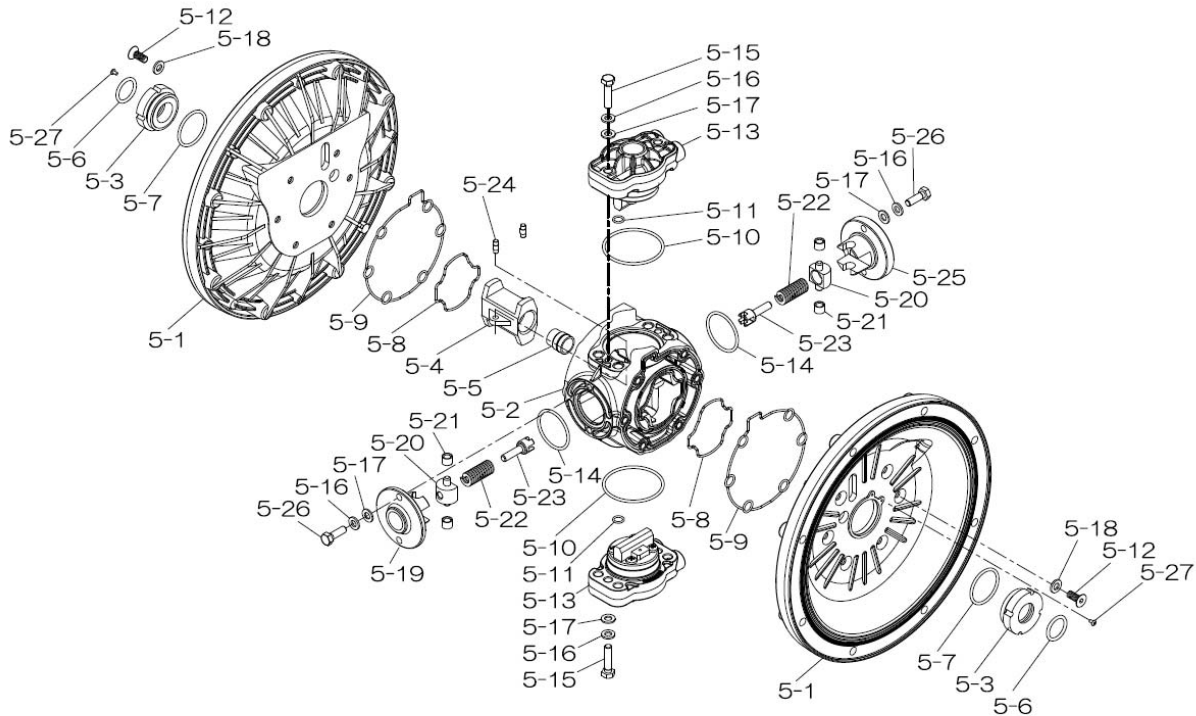

Reference No.	Description	Q'ty	Part No.
1	Out Chamber	2	580962
2	In Manifold	1	714371
3	Out Manifold	1	714365
5	Body Assembly	1	804780
6	Center Bushing	2	716253
7	Center Rod	1	716252
8	Center Disk	4	711906
10	Diaphragm	2	771704
11	Valve Seat	4	771996
12	Ball	4	770587
14	Ball Valve	1	684322
19	Pump Base	2	711912
20	Cushion	4	771402
21	Nut	2	683408
22	Coned Disk Spring	2	682740
23	Bolt	20	686025
24	Plain Washer	4	631014
25	Wave Spring Washer	4	631917
26	Bolt	16	611204
27	Plain Washer	16	631015
28	Spring Lock Washer	16	631918
29	Nut	16	627014
33	Bolt	4	611177
34	Nut	4	627013
35	Bolt	4	611149
36	Nut with Flange	4	682276
40	O-ring	4	640078
42	Bolt	4	686164
42a	Wave Spring Washer	4	631917
44	Silencer	2	804697

804784 Valve Body Assembly

Reference No.	Description	Q'ty	Part No.
5-13-1	Valve Body	1	716244
5-13-2	Gasket	1	773042
5-13-3	Valve Seat	1	716246
5-13-4	Block	1	773065
5-13-5	Block Holder	1	716245
5-13-6	Valve Guide	1	773064
5-13-7	Flat Head Screw	2	684384
5-13-8	Spring	1	706612
5-13-9	Ball	1	686271
5-13-10	Plug	2	772934
5-13-11	Screw	4	602299

XDP

336B-00_2011

Yamada America, Inc.
 955 East Algonquin Rd
 Arlington Heights, IL 60005
 Phone: 847.631.9200
 Fax: 847.631.9273
 www.yamadapump.com

804780 Body Assembly

Reference No.	Description	Q'ty	Part No.
5-1	Air Chamber	2	716248
5-2	Body	1	716256
5-3	Throat Bearing	2	773066
5-4	Valve Switcher	1	716214
5-5	Center Rod Guide	1	773047
5-6	O-ring	2	640023
5-7	O-ring	2	640133
5-8	Gasket	2	773040
5-9	Gasket	2	773041
5-10	O-ring	2	640138
5-11	O-ring	8	640007
5-12	Flat Head Bolt	12	683812
5-13	Valve Body Assembly	2	804784
5-14	O-ring	2	640134
5-15	Bolt	4	611153
5-16	Spring Washer	8	631420
5-17	Plain Washer	8	631013
5-18	Plain Washer	12	684987
5-19	Retainer B	1	716249
5-20	Spring Retainer	2	713620
5-21	Bushing	4	773067
5-22	Spring	2	684537
5-23	Trip Arm	2	714446
5-24	Pin	2	700231
5-25	Retainer A	1	716216
5-26	Bolt	4	611149
5-27	Tapping Screws	2	686337