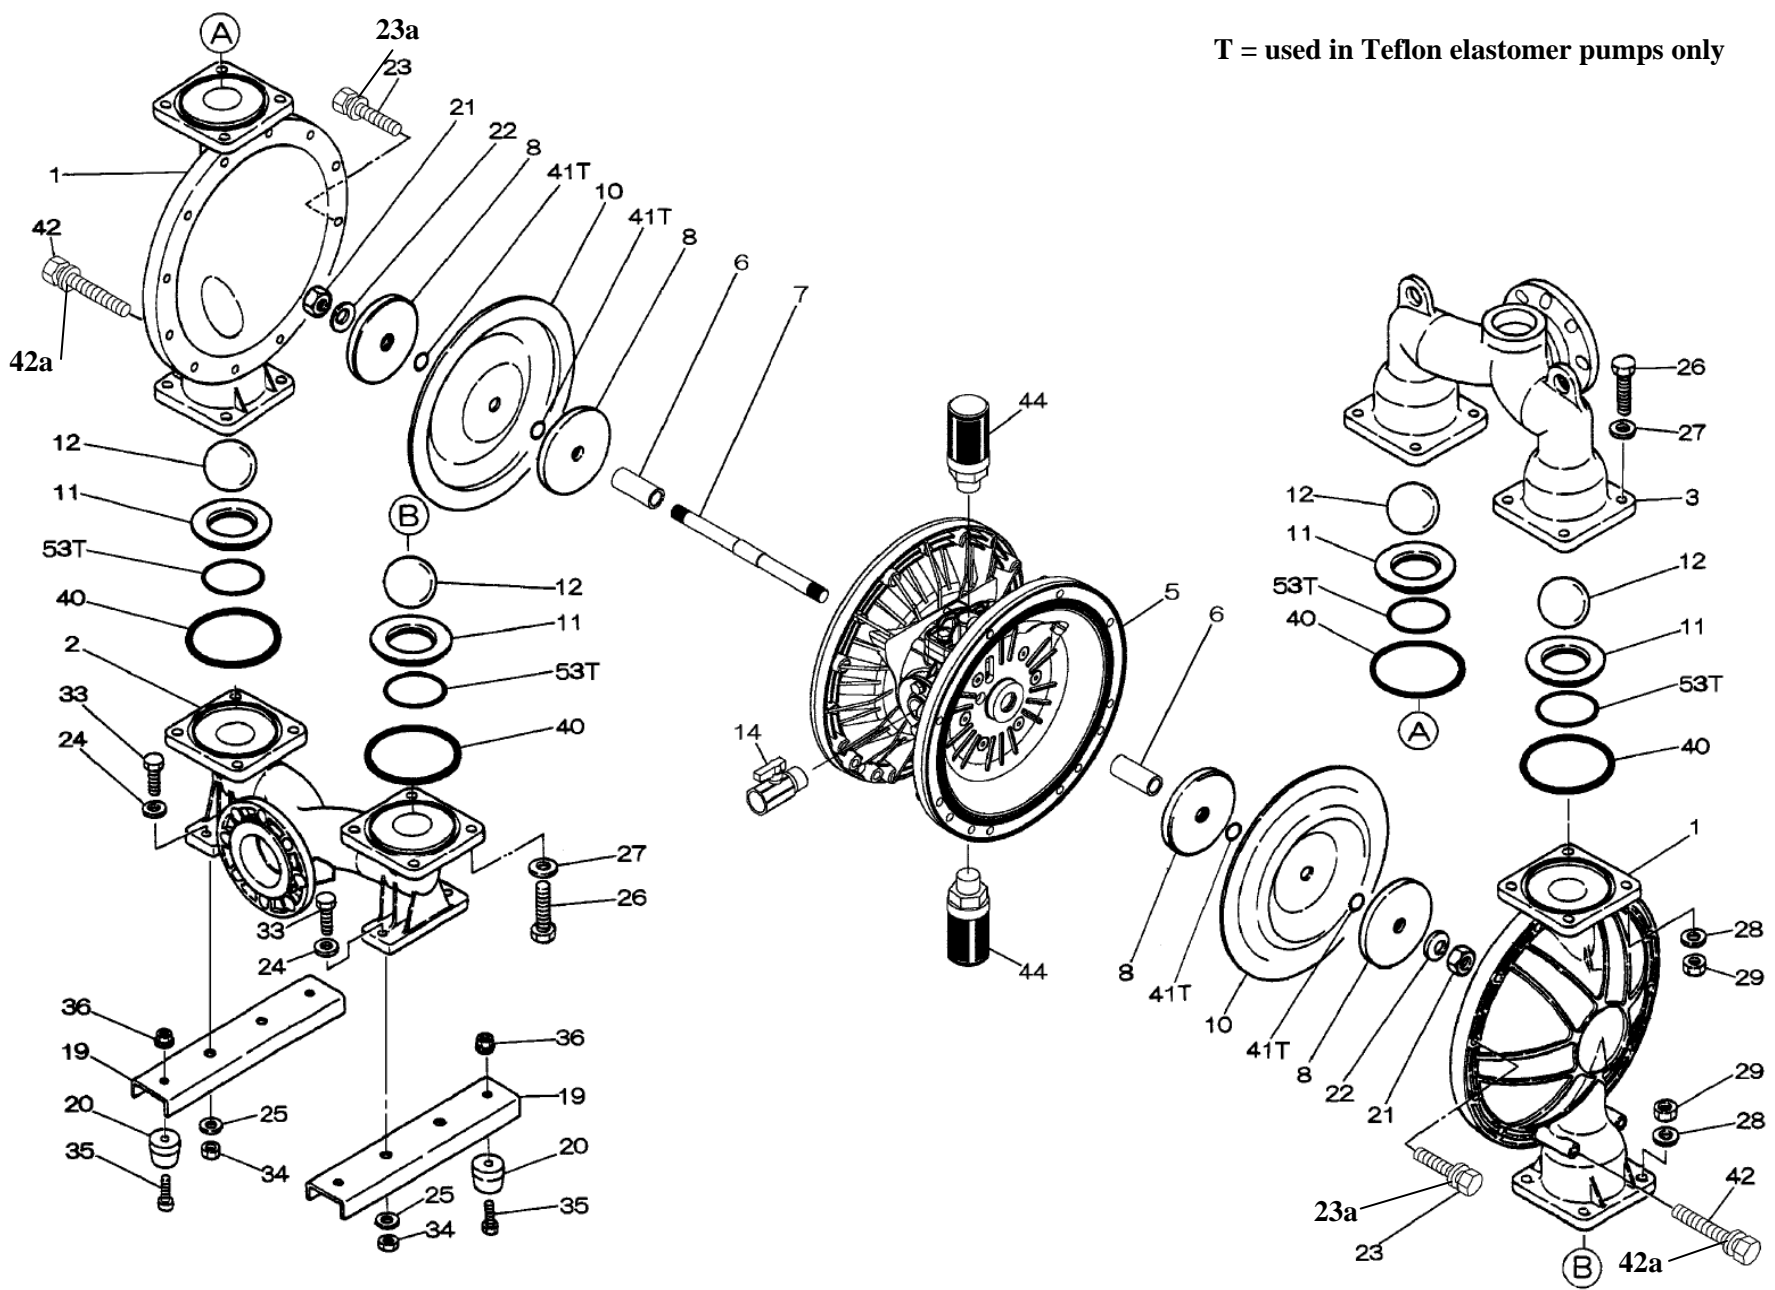

T = used in Teflon elastomer pumps only

Reference No.	Description	Q'ty	Part No.
1	Out Chamber	2	580962
2	In Manifold	1	714371
3	Out Manifold	1	714365
5	Body Assembly	1	804780
6	Center Bushing	2	716253
7	Center Rod	1	716252
8	Center Disk	4	711906
10	Diaphragm	2	771704
11	Valve Seat	4	771996
12	Ball	4	770587
14	Ball Valve	1	684322
19	Pump Base	2	711912
20	Cushion	4	771402
21	Nut	2	683408
22	Coned Disk Spring	2	682740
23	Bolt	20	686025
24	Plain Washer	4	631014
25	Wave Spring Washer	4	631917
26	Bolt	16	611204
27	Plain Washer	16	631015
28	Spring Lock Washer	16	631918
29	Nut	16	627014
33	Bolt	4	611177
34	Nut	4	627013
35	Bolt	4	611149
36	Nut with Flange	4	682276
40	O-ring	4	640078
42	Bolt	4	686164
42a	Wave Spring Washer	4	631917
44	Silencer	2	804697

Repair Kits

K80-MN Liquid Side Kit includes the following:

Reference No.	Description	Q'ty	Part No.
10	Diaphragm	2	771704
11	Valve Seat	4	771996
40	O-ring	4	640078
12	Ball	4	770587

K80-AM-DP-HD Air Side Kit includes the following:

Reference No.	Description	Q'ty	Part No.
5-3	Throat Bearing	2	773066
5-5	Center Rod Guide	1	773047
5-6	O-ring	2	640023
5-7	O-ring	2	640133
5-8	Gasket	2	773040
5-9	Gasket	2	773041
5-10	O-ring	2	640138
5-11	O-ring	8	640007
5-14	O-ring	2	640134
5-21	Bushing	4	773067
5-22	Spring	2	684537
5-24	Pin	2	700231