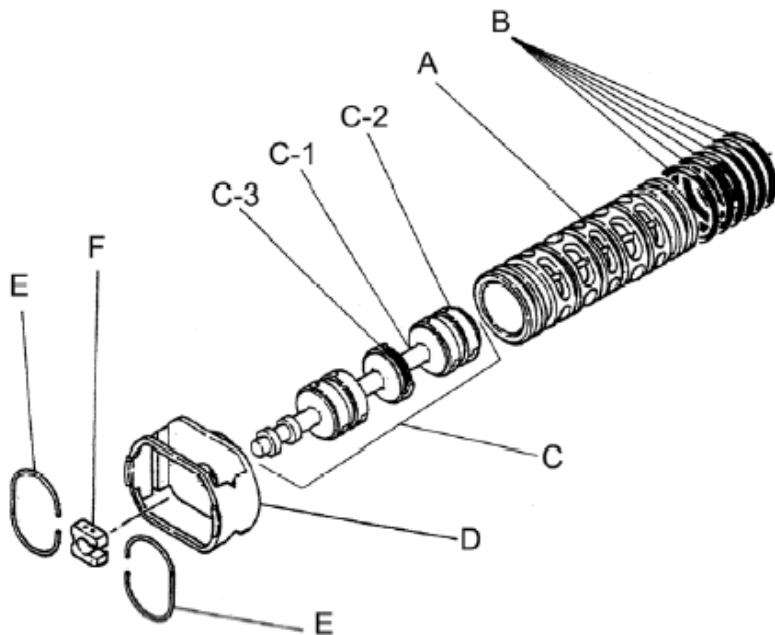

Repair Kits

K80-MN Liquid Side Kit includes the following:

No.	Description	Q'ty	Part No.
10	Diaphragm	2	771704
11	Valve Seat	4	771996
40	O-ring	4	640078
12	Ball	4	770587

K80-AM Air Side Kit includes the following:

No.	Description	Q'ty	Part No.
5-3	Throat Bearing	2	772689
5-4	Spring	2	711937
5-5	Valve Seat	2	771740
5-6	Pilot Valve Assembly	2	832163
5-8	O-ring	7	640020
5-9	Packing	2	685444
5-10	O-ring	2	640029
5-11	Gasket	2	771742
5-14	Gasket	1	771712
5-13-8	Gasket	2	771738
5-13-12 Seal	Seal Ring	15	771732
5-13-12 Sleeve	Sleeve Assembly	1	803675

Body Assembly 803113			
Reference No.	Description	Q'ty	Part No.
5-1	Air Chamber	2	711935
5-2	Body	1	711936
5-3	Throat Bearing	2	772689
5-4	Spring	2	711937
5-5	Valve Seat	2	771740
5-6	Pilot Valve Assembly	2	832163
5-8	O-ring	2	640020
5-9	Packing	2	685444
5-10	O-ring	2	640029
5-11	Gasket	2	771742
5-12	Flat Head Bolt	12	683812
5-13	Valve Body Assembly	1	802971
5-14	Gasket	1	771712
5-15	Bolt	6	684240
5-18	Plain Washer	12	684987

Yamada America, Inc.
 955 East Algonquin Rd
 Arlington Heights, IL 60005
 Phone: 847.631.9200
 Fax: 847.631.9273
 www.yamadapump.com

802971 Valve Body Assembly			
Reference No.	Description	Q'ty	Part No.
5-13-1	Valve Body	1	711931
5-13-2	Cap A	1	580999
5-13-3	Cap B	1	581000
5-13-5	Spring Stopper	1	771735
5-13-6	Reset Button	1	712976
5-13-8	Gasket	2	771738
5-13-9	Bolt	8	685036
5-13-12	C Spool Valve Assy.	1	803115
5-13-12 Seal	Seal Ring	15	771732
5-13-12 Sleeve	Sleeve Assembly	1	803675
5-13-13	O-ring	1	640005
5-13-14	Cushion	4	684128