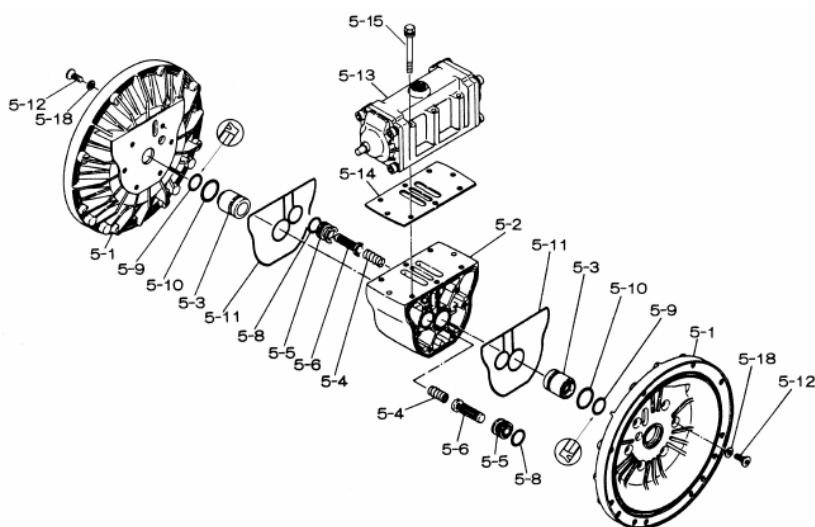

Yamada America, Inc.
 955 East Algonquin Rd
 Arlington Heights, IL 60005
 Phone: 847.631.9200
 Fax: 847.631.9273
 www.yamadapump.com

Model: NDP-80BSN
Part # 852649 - NPT
Part # 852241 - Flange

Reference No.	Description	Q'ty	Part No.
1	Out Chamber	2	712933
2	In Manifold - Flange	1	712603
2	In Manifold - NPT	1	712605
3	Out Manifold - Flange	1	712602
3	Out Manifold - NPT	1	712604
5	Body Assembly	1	803113
7	Center Rod	1	711901
8	Center Disk	2	711906
9	Center Disk	2	711907
10	Diaphragm	2	771704
11	Valve Seat	4	771996
12	Ball	4	770587
14	Ball Valve	1	684322
15	Elbow	1	682523
19	Pump Base	2	711912
20	Cushion	4	771402
21	Nut	2	683408
22	Coned Disk Spring	2	682740
23	Bolt	20	621182
23a	Washer	20	631937
24	Plain Washer	4	631174
25	Washer	4	631937
26	Bolt	16	621203
27	Plain Washer	16	631175
28	Spring Lock Washer	16	631938
29	Nut	16	628014
33	Bolt	4	621177
34	Nut	4	628013
35	Bolt	4	611149
36	Nut with Flange	4	682276
40	O-ring	4	640078
42	Bolt	4	683543
42a	Washer	4	631937

Repair Kits

K80-MN Liquid Side Kit includes the following:

No.	Description	Q'ty	Part No.
10	Diaphragm	2	771704
11	Valve Seat	4	771996
40	O-ring	4	640078
12	Ball	4	770587

K80-AM Air Side Kit includes the following:

No.	Description	Q'ty	Part No.
5-3	Throat Bearing	2	772689
5-4	Spring	2	711937
5-5	Valve Seat	2	771740
5-6	Pilot Valve Assembly	2	832163
5-8	O-ring	7	640020
5-9	Packing	2	685444
5-10	O-ring	2	640029
5-11	Gasket	2	771742
5-14	Gasket	1	771712
5-13-8	Gasket	2	771738
5-13-12 Seal	Seal Ring	15	771732
5-13-12 Sleeve	Sleeve Assembly	1	803675

Body Assembly 803113			
Reference No.	Description	Q'ty	Part No.
5-1	Air Chamber	2	711935
5-2	Body	1	711936
5-3	Throat Bearing	2	772689
5-4	Spring	2	711937
5-5	Valve Seat	2	771740
5-6	Pilot Valve Assembly	2	832163
5-8	O-ring	2	640020
5-9	Packing	2	685444
5-10	O-ring	2	640029
5-11	Gasket	2	771742
5-12	Flat Head Bolt	12	683812
5-13	Valve Body Assembly	1	802971
5-14	Gasket	1	771712
5-15	Bolt	6	684240
5-18	Plain Washer	12	684987