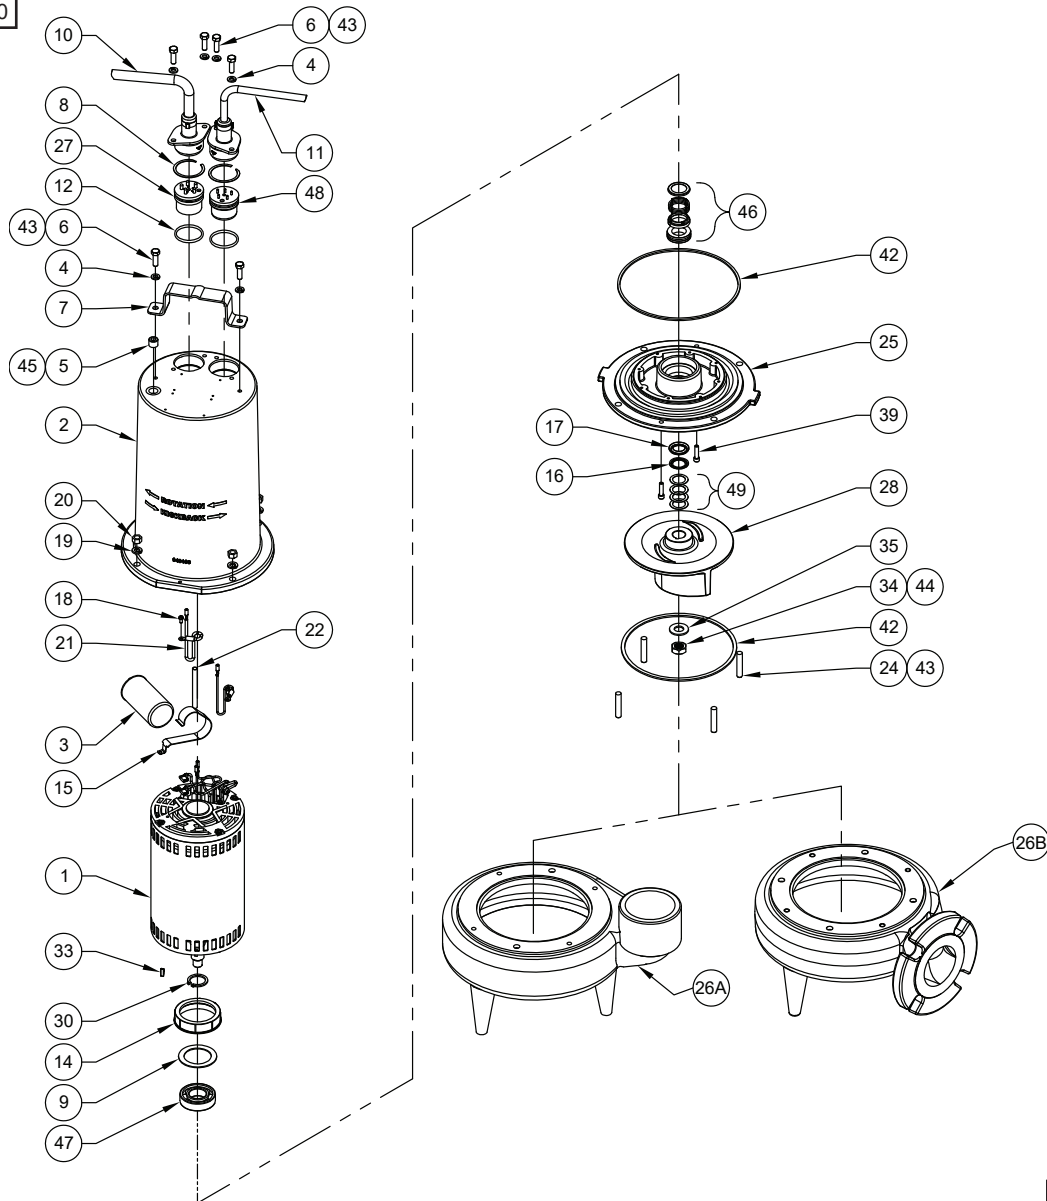

BARNES • PROSSER • CROWN SERVICE PARTS

MODEL	PART NO.	MODEL	PART NO.
3SE3024L	133115	3SEH3024L	133115H
3SE3034L	133116	3SEH3034L	133116H
3SE3044L	133117	3SEH3044L	133117H
3SE3054L	133118		

Manual: 133410

Continued →