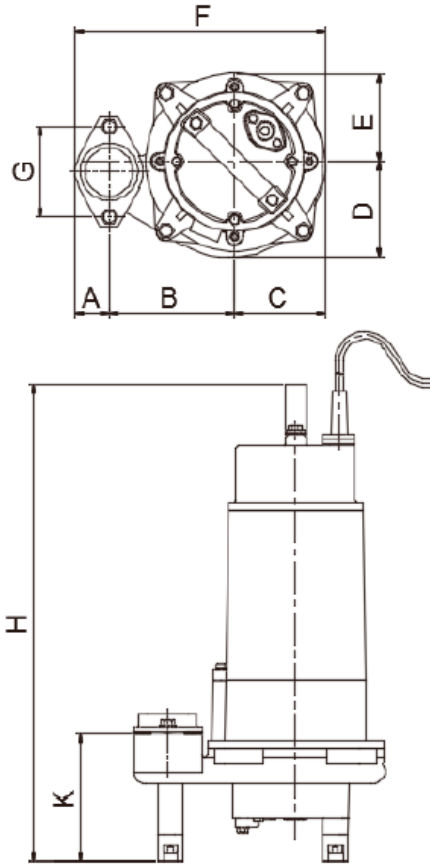

SG-150

| Type | Discharge | A | B | C | D | E | F | G | H | K |
|------------|------------------|-------|-------|-------|-------|-------|-------|-------|--------|-------|
| Dimensions | 1.25" NPT Female | 1.34" | 5.02" | 3.60" | 3.78" | 3.62" | 9.96" | 3.54" | 18.66" | 4.96" |