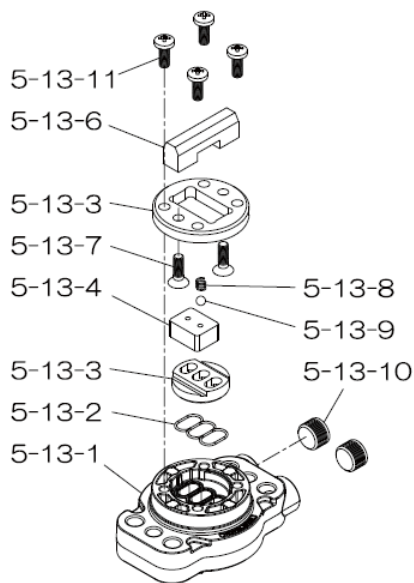

Reference No.	Description	Q'ty	Part No.
1	Out Chamber	2	580960
2	In Manifold	1	714367
3	Out Manifold	1	714361
5	Body Assembly	1	804770
6	Center Bushing	2	716219
7	Center Rod	1	716218
8	Center Disk	4	711902
10	Diaphragm	2	771799
11	Valve Seat	4	771997
12	Ball	4	770602
14	Ball Valve	1	684321
16	Bushing	1	684339
19	Pump Base	2	711911
20	Cushion	4	771402
21	Nut	2	706128
22	Coned Disk Spring	2	682740
23	Bolt	16	686162
23a	Wave Spring Washer	16	631917
24	Plain Washer	4	631014
25	Wave Spring Washer	4	631917
26	Bolt	12	611203
27	Plain Washer	12	631015
28	Spring Lock Washer	12	631918
29	Nut	12	627014
33	Bolt	4	611175
34	Nut	4	627013
35	Bolt	4	611149
36	Nut with Flange	4	682276
40	O-ring	4	642065
44	Silencer	2	804697

Repair Kits

K40-MV Liquid Side Kit includes the following:

10	Diaphragm	2	771799
11	Valve Seat	4	771997
40	O-ring	4	642065
12	Ball	4	770602

K45-AM-DP-HD Air Side Kit includes the following:

5-3	Throat Bearing	2	773048
5-5	Center Rod Guide	1	773047
5-6	O-ring	2	640023
5-7	O-ring	2	640133
5-8	Gasket	2	773040
5-9	Gasket	2	773041
5-10	O-ring	2	640138
5-11	O-ring	8	640007
5-14	O-ring	2	640134
5-21	Bushing	4	773067
5-22	Spring	2	684537
5-24	Pin	2	700231

804784 Valve Body Assembly

Reference No.	Description	Q'ty	Part No.
5-13-1	Valve Body	1	716244
5-13-2	Gasket	1	773042
5-13-3	Valve Seat	1	716246
5-13-4	Block	1	773065
5-13-5	Block Holder	1	716245
5-13-6	Valve Guide	1	773064
5-13-7	Flat Head Screw	2	684384
5-13-8	Spring	1	706612
5-13-9	Ball	1	686271
5-13-10	Plug	2	772934
5-13-11	Screw	4	602299