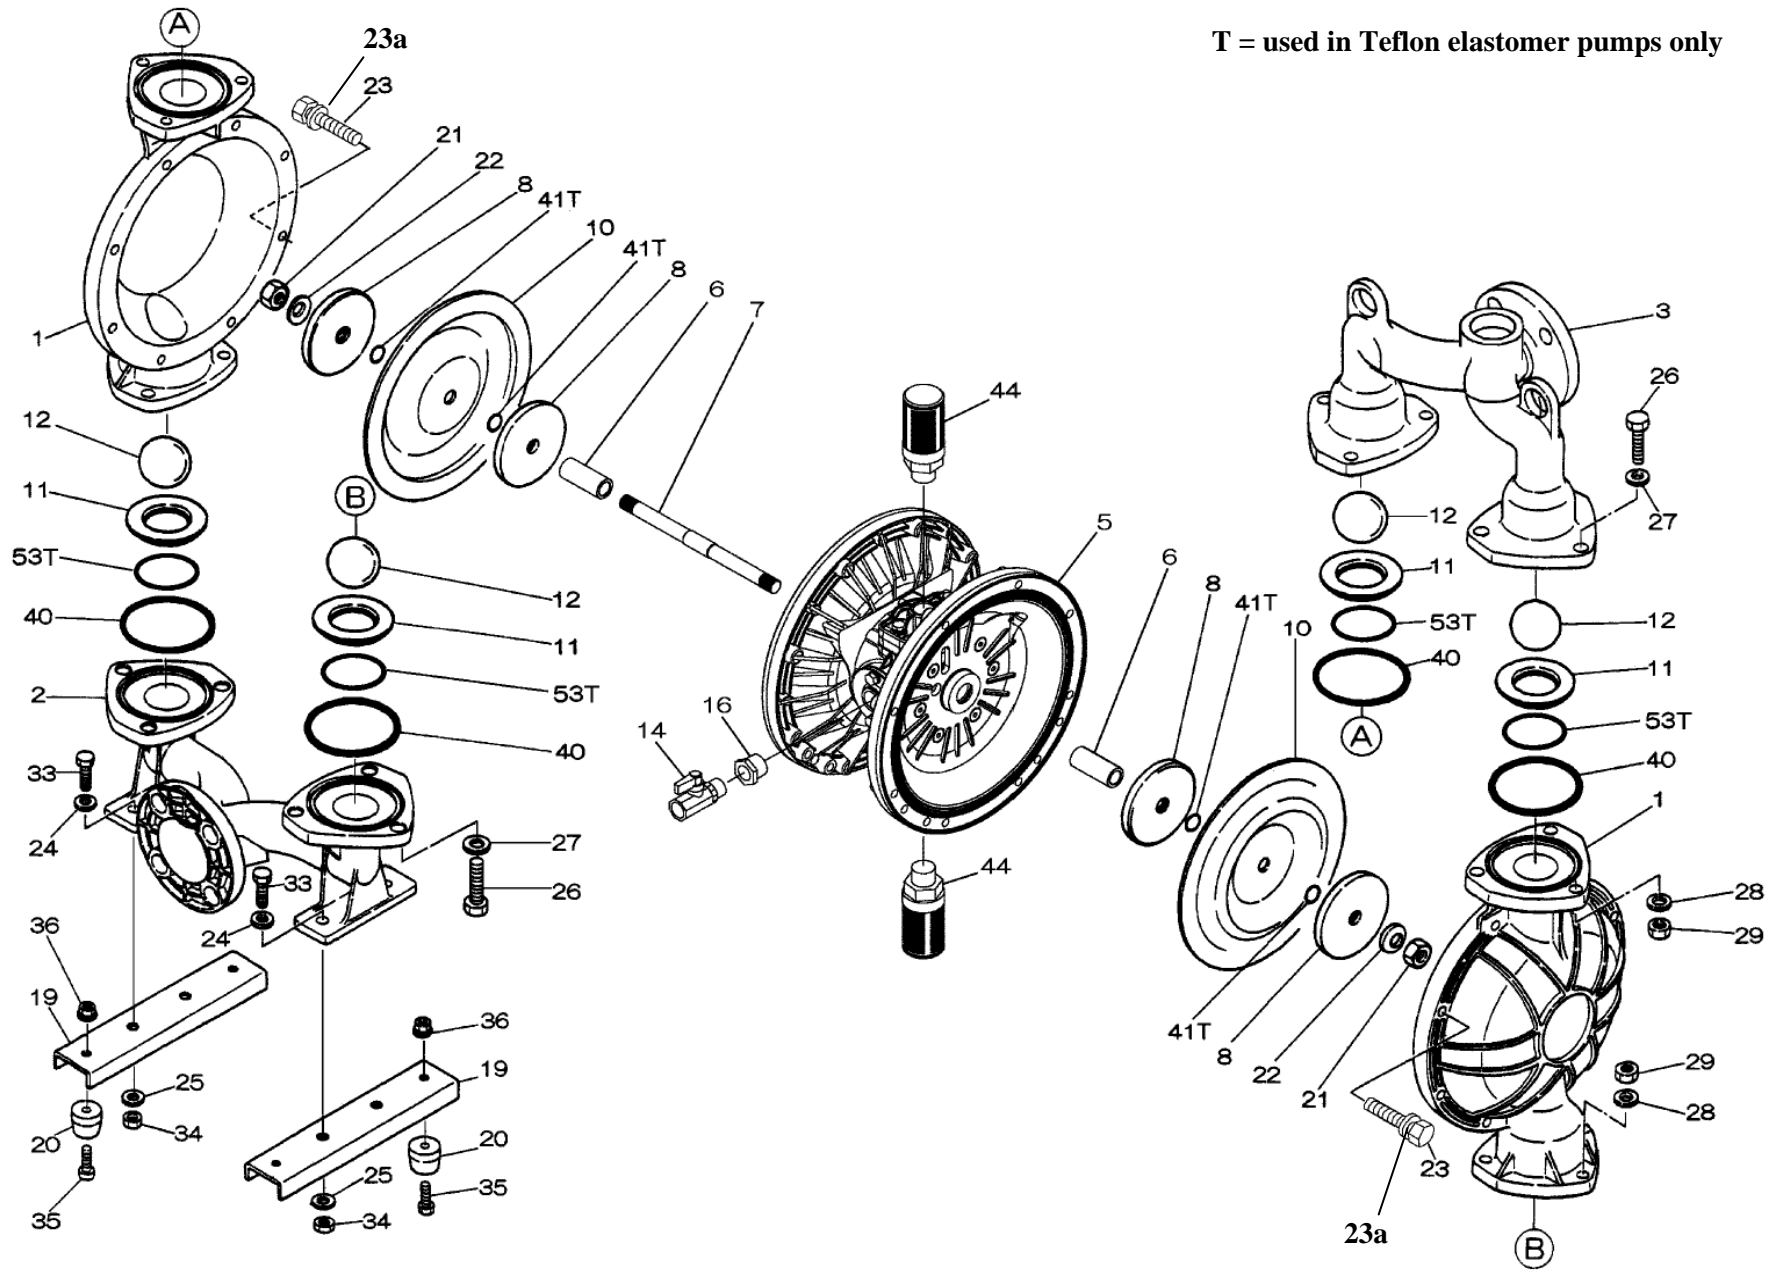

T = used in Teflon elastomer pumps only

XDP

Yamada America, Inc.
 955 East Algonquin Rd
 Arlington Heights, IL 60005
 Phone: 847.631.9200
 Fax: 847.631.9273
 www.yamadapump.com

Model: DP-40BAV-HD
 Part # 854343

Reference No.	Description	Q'ty	Part No.
1	Out Chamber	2	580960
2	In Manifold	1	714367
3	Out Manifold	1	714361
5	Body Assembly	1	804770
6	Center Bushing	2	716219
7	Center Rod	1	716218
8	Center Disk	4	711902
10	Diaphragm	2	771799
11	Valve Seat	4	771997
12	Ball	4	770602
14	Ball Valve	1	684321
16	Bushing	1	684339
19	Pump Base	2	711911
20	Cushion	4	771402
21	Nut	2	706128
22	Coned Disk Spring	2	682740
23	Bolt	16	686162
23a	Wave Spring Washer	16	631917
24	Plain Washer	4	631014
25	Wave Spring Washer	4	631917
26	Bolt	12	611203
27	Plain Washer	12	631015
28	Spring Lock Washer	12	631918
29	Nut	12	627014
33	Bolt	4	611175
34	Nut	4	627013
35	Bolt	4	611149
36	Nut with Flange	4	682276
40	O-ring	4	642065
44	Silencer	2	804697

Repair Kits

K40-MV Liquid Side Kit includes the following:

10	Diaphragm	2	771799
11	Valve Seat	4	771997
40	O-ring	4	642065
12	Ball	4	770602

K45-AM-DP-HD Air Side Kit includes the following:

5-3	Throat Bearing	2	773048
5-5	Center Rod Guide	1	773047
5-6	O-ring	2	640023
5-7	O-ring	2	640133
5-8	Gasket	2	773040
5-9	Gasket	2	773041
5-10	O-ring	2	640138
5-11	O-ring	8	640007
5-14	O-ring	2	640134
5-21	Bushing	4	773067
5-22	Spring	2	684537
5-24	Pin	2	700231

804784 Valve Body Assembly

Reference No.	Description	Q'ty	Part No.
5-13-1	Valve Body	1	716244
5-13-2	Gasket	1	773042
5-13-3	Valve Seat	1	716246
5-13-4	Block	1	773065
5-13-5	Block Holder	1	716245
5-13-6	Valve Guide	1	773064
5-13-7	Flat Head Screw	2	684384
5-13-8	Spring	1	706612
5-13-9	Ball	1	686271
5-13-10	Plug	2	772934
5-13-11	Screw	4	602299