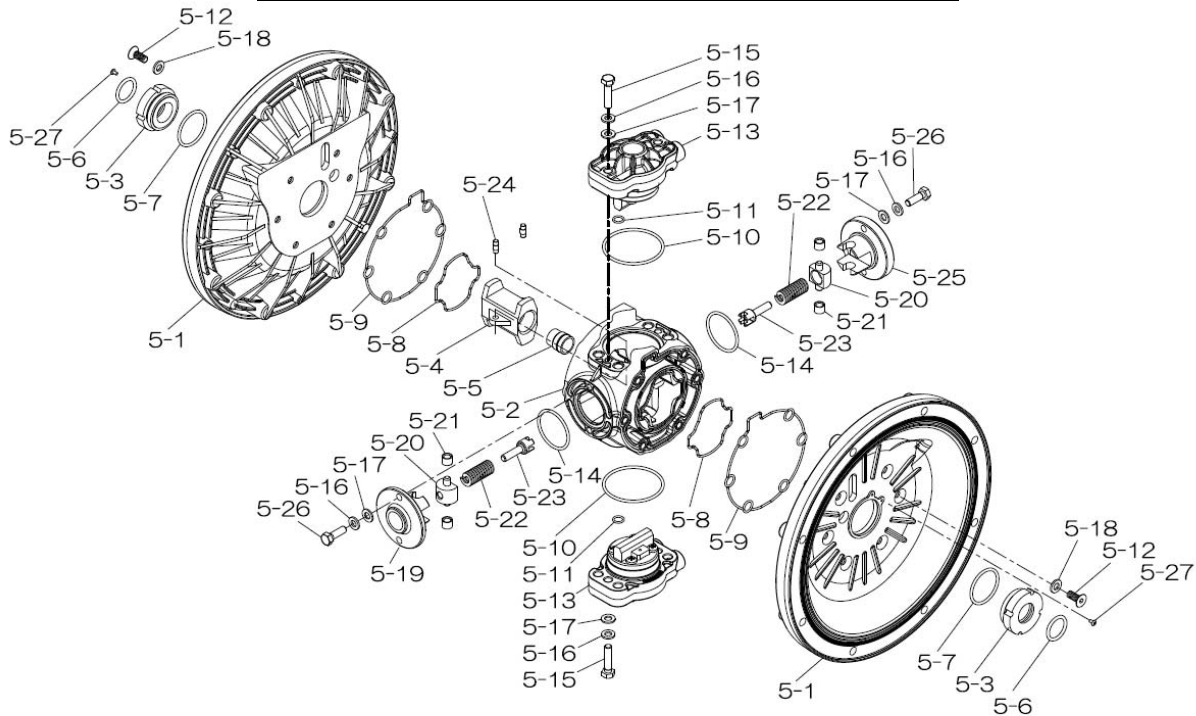

Reference No.	Description	Q'ty	Part No.
1	Out Chamber	2	580960
2	In Manifold	1	714367
3	Out Manifold	1	714361
5	Body Assembly	1	804770
6	Center Bushing	2	716219
7	Center Rod	1	716218
8	Center Disk	4	711902
10	Diaphragm	2	771799
11	Valve Seat	4	771997
12	Ball	4	770602
14	Ball Valve	1	684321
16	Bushing	1	684339
19	Pump Base	2	711911
20	Cushion	4	771402
21	Nut	2	706128
22	Coned Disk Spring	2	682740
23	Bolt	16	686162
23a	Wave Spring Washer	16	631917
24	Plain Washer	4	631014
25	Wave Spring Washer	4	631917
26	Bolt	12	611203
27	Plain Washer	12	631015
28	Spring Lock Washer	12	631918
29	Nut	12	627014
33	Bolt	4	611175
34	Nut	4	627013
35	Bolt	4	611149
36	Nut with Flange	4	682276
40	O-ring	4	642065
44	Silencer	2	804697

804784 Valve Body Assembly

Reference No.	Description	Q'ty	Part No.
5-13-1	Valve Body	1	716244
5-13-2	Gasket	1	773042
5-13-3	Valve Seat	1	716246
5-13-4	Block	1	773065
5-13-5	Block Holder	1	716245
5-13-6	Valve Guide	1	773064
5-13-7	Flat Head Screw	2	684384
5-13-8	Spring	1	706612
5-13-9	Ball	1	686271
5-13-10	Plug	2	772934
5-13-11	Screw	4	602299

XDP

336B-00_2011

Yamada America, Inc.
 955 East Algonquin Rd
 Arlington Heights, IL 60005
 Phone: 847.631.9200
 Fax: 847.631.9273
 www.yamadapump.com

Part # 854343

804770 Body Assembly

Reference No.	Description	Q'ty	Part No.
5-1	Air Chamber	2	716215
5-2	Body	1	716256
5-3	Throat Bearing	2	773048
5-4	Valve Switcher	1	716214
5-5	Center Rod Guide	1	773047
5-6	O-ring	2	640023
5-7	O-ring	2	640133
5-8	Gasket	2	773040
5-9	Gasket	2	773041
5-10	O-ring	2	640138
5-11	O-ring	8	640007
5-12	Flat Head Bolt	12	683812
5-13	Valve Body Assembly	2	804784
5-14	O-ring	2	640134
5-15	Bolt	4	611153
5-16	Spring Washer	8	631420
5-17	Plain Washer	8	631013
5-18	Plain Washer	12	684987
5-19	Retainer B	1	716249
5-20	Spring Retainer	2	713620
5-21	Bushing	4	773067
5-22	Spring	2	684537
5-23	Trip Arm	2	714446
5-24	Pin	2	700231
5-25	Retainer A	1	716216
5-26	Bolt	4	611149
5-27	Tapping Screws	2	686337