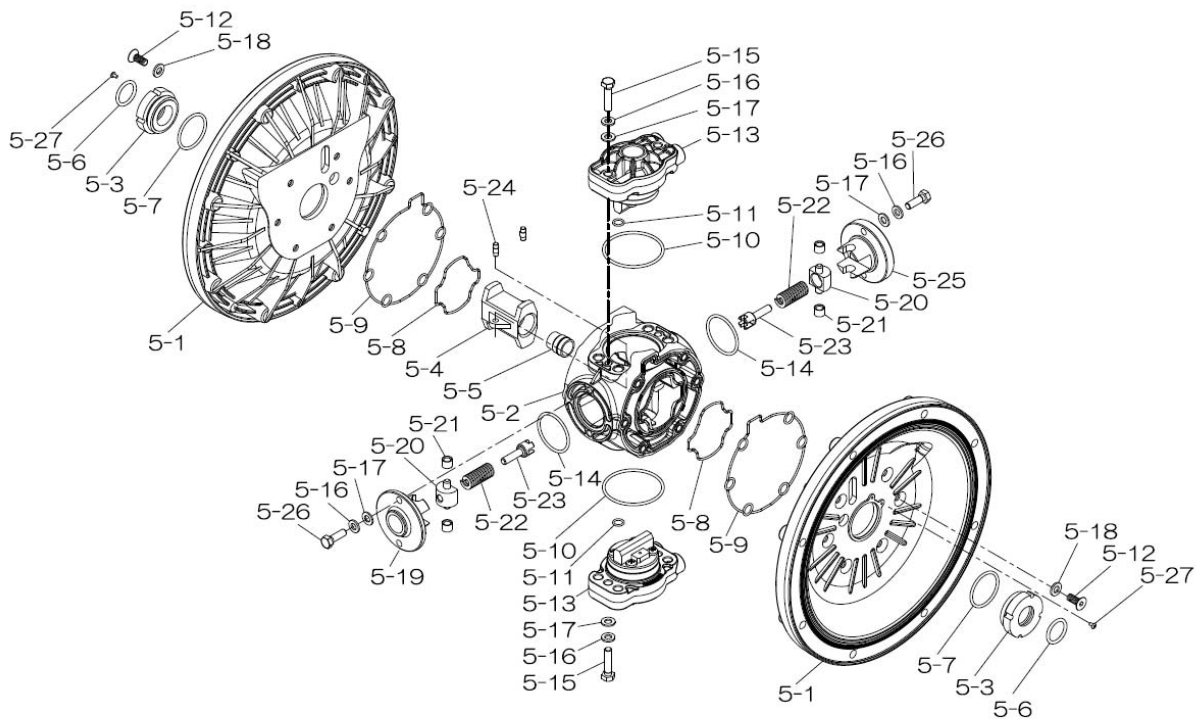

**Repair Kits**

**K50-PH Liquid Side Kit includes the following:**

10	Diaphragm	2	771856
53	O-ring	4	640139
40	O-ring	4	640069
12	Ball	4	770630

**K45-AM-DP-HD Air Side Kit includes the following:**

5-3	Throat Bearing	2	773048
5-5	Center Rod Guide	1	773047
5-6	O-ring	2	640023
5-7	O-ring	2	640133
5-8	Gasket	2	773040
5-9	Gasket	2	773041
5-10	O-ring	2	640138
5-11	O-ring	8	640007
5-14	O-ring	2	640134
5-21	Bushing	4	773067
5-22	Spring	2	684537
5-24	Pin	2	700231

**804784 Valve Body Assembly**

Reference No.	Description	Q'ty	Part No.
5-13-1	Valve Body	1	716244
5-13-2	Gasket	1	773042
5-13-3	Valve Seat	1	716246
5-13-4	Block	1	773065
5-13-5	Block Holder	1	716245
5-13-6	Valve Guide	1	773064
5-13-7	Flat Head Screw	2	684384
5-13-8	Spring	1	706612
5-13-9	Ball	1	686271
5-13-10	Plug	2	772934
5-13-11	Screw	4	602299

XDP

336B-00\_2011

Yamada America, Inc.  
 955 East Algonquin Rd  
 Arlington Heights, IL 60005  
 Phone: 847.631.9200  
 Fax: 847.631.9273  
 www.yamadapump.com

Part # 854471

804778 Body Assembly

Reference			
No.	Description	Q'ty	Part No.
5-1	Air Chamber	2	716247
5-2	Body	1	716256
5-3	Throat Bearing	2	773048
5-4	Valve Switcher	1	716214
5-5	Center Rod Guide	1	773047
5-6	O-ring	2	640023
5-7	O-ring	2	640133
5-8	Gasket	2	773040
5-9	Gasket	2	773041
5-10	O-ring	2	640138
5-11	O-ring	8	640007
5-12	Flat Head Bolt	12	683812
5-13	Valve Body Assembly	2	804784
5-14	O-ring	2	640134
5-15	Bolt	4	611153
5-16	Spring Washer	8	631420
5-17	Plain Washer	8	631013
5-18	Plain Washer	12	684987
5-19	Retainer B	1	716249
5-20	Spring Retainer	2	713620
5-21	Bushing	4	773067
5-22	Spring	2	684537
5-23	Trip Arm	2	714446
5-24	Pin	2	700231
5-25	Retainer A	1	716216
5-26	Bolt	4	611149
5-27	Tapping Screws	2	686337