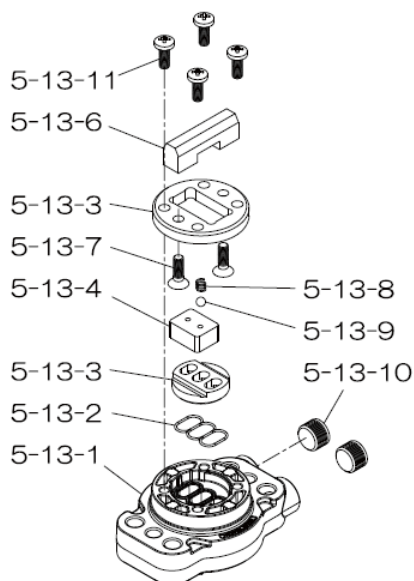

**Model: DP-50BPH-HD**  
**Part # 854471**

**XDP**

Yamada America, Inc.  
 955 East Algonquin Rd  
 Arlington Heights, IL 60005  
 Phone: 847.631.9200  
 Fax: 847.631.9273  
 www.yamadapump.com

Reference No.	Description	Q'ty	Part No.
1	Out Chamber	2	780148
2	In Manifold	2	780245
3	Out Manifold	2	780151
4	Center Manifold	2	780249
5	Body Assembly	1	804778
6	Center Bushing	2	716219
7	Center Rod	1	716218
8	Center Disk	2	711904
9	Center Disk	2	771727
10	Diaphragm	2	771703
11	Valve Seat	4	772097
12	Ball	4	770630
14	Ball Valve	1	684322
19	Stand Body	2	711926
20	Cushion	4	771865
23	Bolt	16	686156
24	Plain Washer	24	631330
25	Spring Lock Washer	24	680257
26	Bolt	12	621213
27	Plain Washer	28	631331
28	Spring Lock Washer	20	680607
29	Nut	20	628014
33	Bolt	8	621179
35	Bolt	4	621149
36	Nut with Flange	4	683837
37	Bolt	8	684592
39	O-ring	4	640064
40	O-ring	4	640069
44	Silencer	2	804697
46	Cap	4	683641
47	Protector A	8	771786
48	Protector B	8	771787
49	Protector C	8	771788
53	O-ring	4	640139

**Repair Kits**

**K50-PH Liquid Side Kit includes the following:**

10	Diaphragm	2	771856
53	O-ring	4	640139
40	O-ring	4	640069
12	Ball	4	770630

**K45-AM-DP-HD Air Side Kit includes the following:**

5-3	Throat Bearing	2	773048
5-5	Center Rod Guide	1	773047
5-6	O-ring	2	640023
5-7	O-ring	2	640133
5-8	Gasket	2	773040
5-9	Gasket	2	773041
5-10	O-ring	2	640138
5-11	O-ring	8	640007
5-14	O-ring	2	640134
5-21	Bushing	4	773067
5-22	Spring	2	684537
5-24	Pin	2	700231

**804784 Valve Body Assembly**

Reference No.	Description	Q'ty	Part No.
5-13-1	Valve Body	1	716244
5-13-2	Gasket	1	773042
5-13-3	Valve Seat	1	716246
5-13-4	Block	1	773065
5-13-5	Block Holder	1	716245
5-13-6	Valve Guide	1	773064
5-13-7	Flat Head Screw	2	684384
5-13-8	Spring	1	706612
5-13-9	Ball	1	686271
5-13-10	Plug	2	772934
5-13-11	Screw	4	602299