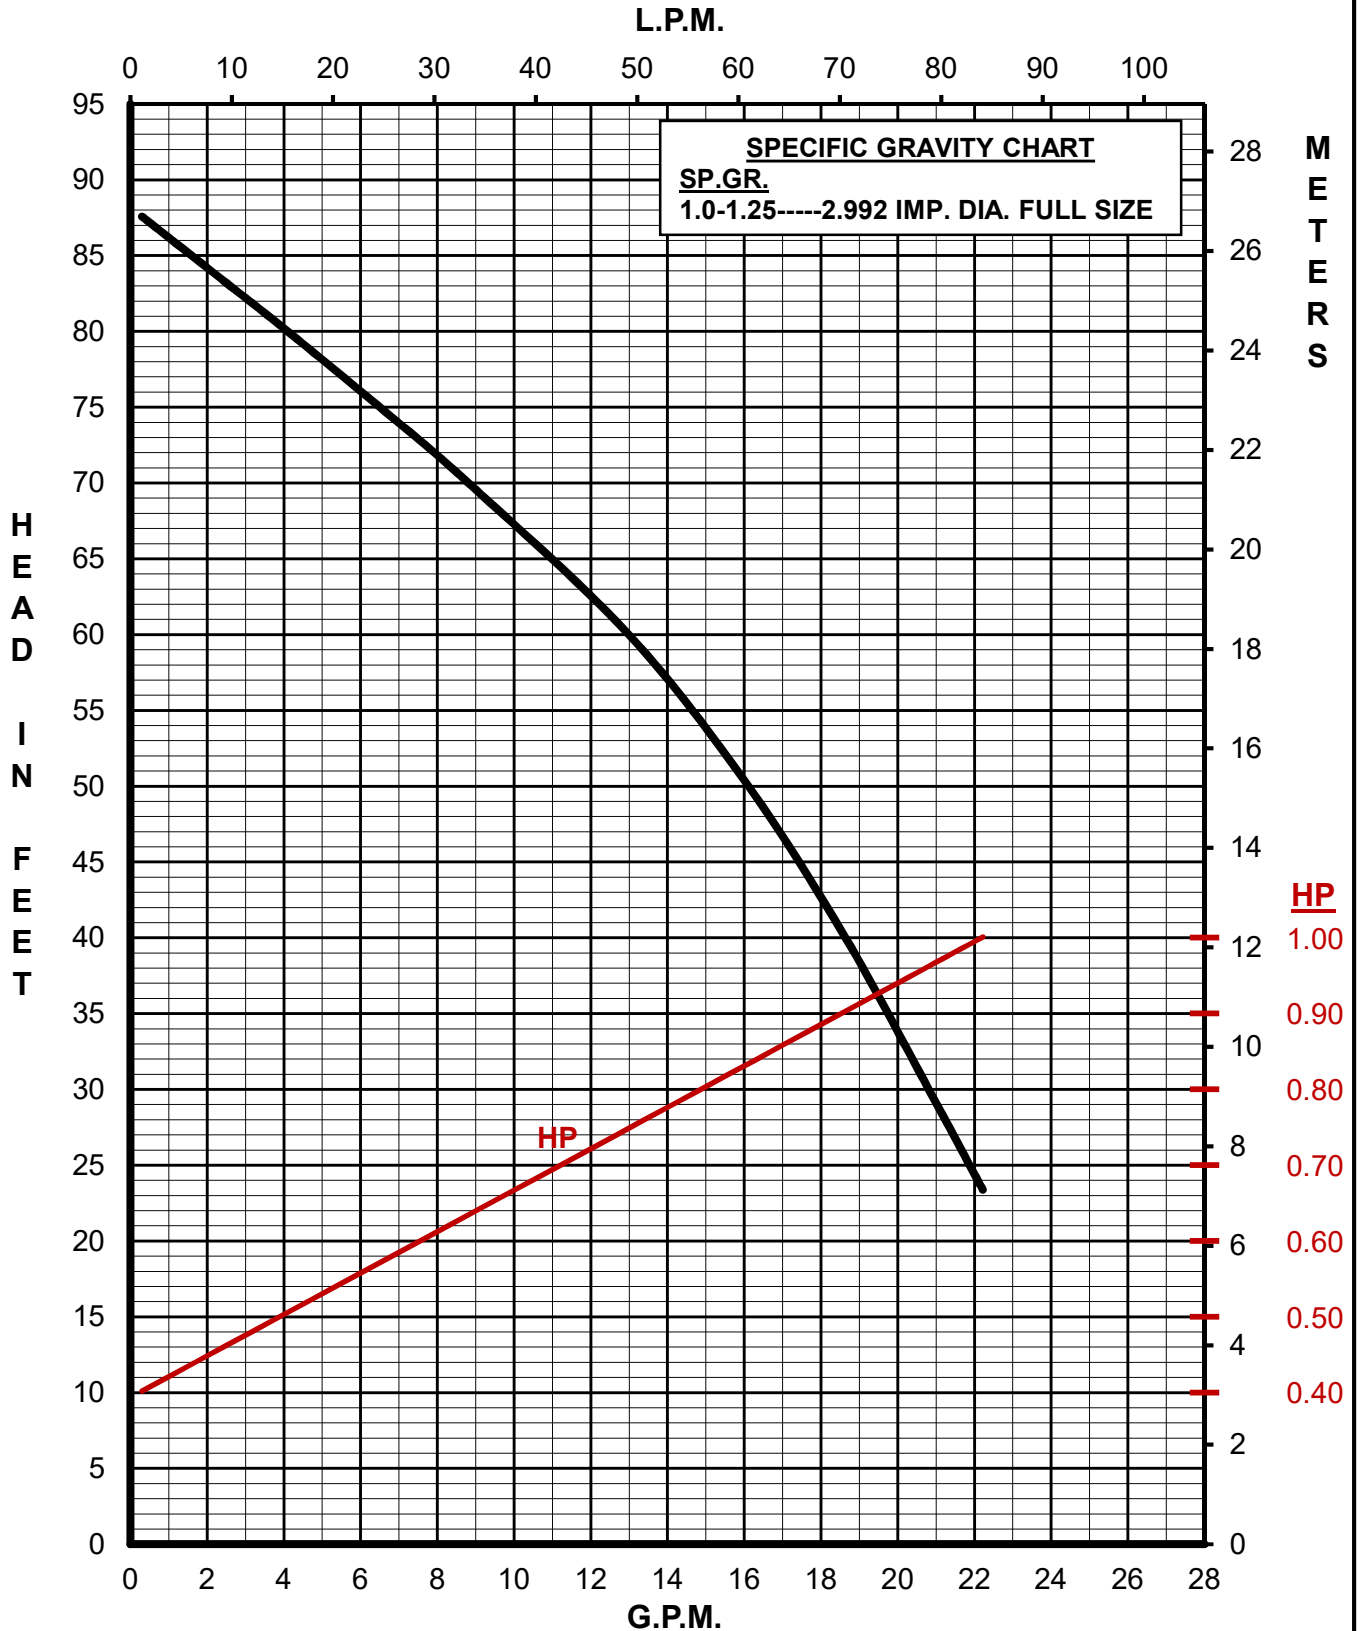

MARCH PUMPS

Model	Hz	Phase			
TE-3MS-MD	60	1 & 3			

Full Size Impeller 2.992 Dia.

MARCH PUMPS

Model	Hz	Phase			
TE-3MS-MD	60	1 & 3			
Impeller Trim 2.460 Dia.					