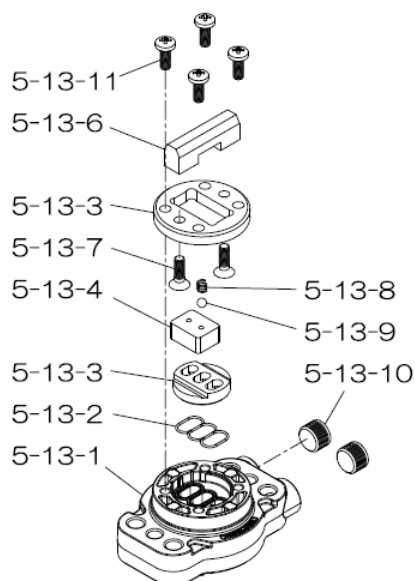

Reference			
No.	Description	Q'ty	Part No.
1	Out Chamber	2	780149
2	In Manifold	2	780246
3	Out Manifold	2	780152
4	Center Manifold	2	780250
5	Body Assembly	1	804780
6	Center Bushing	2	716253
7	Center Rod	1	716252
8	Center Disk	2	711906
9	Center Disk	2	780064
10	Diaphragm	2	771857
11	Valve Seat	4	772098
12	Ball	4	770559
13	Valve Guide	4	772099
14	Ball Valve	1	684322
19	Stand Body	2	711927
20	Cushion	4	771865
23	Bolt	20	683543
24	Plain Washer	32	631330
25	Spring Lock Washer	32	680257
26	Bolt	16	621213
27	Plain Washer	32	631331
28	Spring Lock Washer	24	680607
29	Nut	24	628014
33	Bolt	8	621179
35	Bolt	4	621149
36	Nut with Flange	4	683837
37	Bolt	8	683544
39	O-ring	4	640070
40	O-ring	4	640080
42	Bolt	4	683552
44	Silencer	2	804697
46	Cap	4	683641
47	Protector A	32	771789
48	Protector B	16	771790
53	O-ring	4	640143

Repair Kits

K80-PC Liquid Side Kit includes the following:

10	Diaphragm	2	640070
53	O-ring	4	640143
40	O-ring	4	640080
12	Ball	4	770559

K80-AM-DP-HD Air Side Kit includes the following:

Reference			
No.	Description	Q'ty	Part No.
5-3	Throat Bearing	2	773066
5-5	Center Rod Guide	1	773047
5-6	O-ring	2	640023
5-7	O-ring	2	640133
5-8	Gasket	2	773040
5-9	Gasket	2	773041
5-10	O-ring	2	640138
5-11	O-ring	8	640007
5-14	O-ring	2	640134
5-21	Bushing	4	773067
5-22	Spring	2	684537
5-24	Pin	2	700231

804784 Valve Body Assembly

Reference			
No.	Description	Q'ty	Part No.
5-13-1	Valve Body	1	716244
5-13-2	Gasket	1	773042
5-13-3	Valve Seat	1	716246
5-13-4	Block	1	773065
5-13-5	Block Holder	1	716245
5-13-6	Valve Guide	1	773064
5-13-7	Flat Head Screw	2	684384
5-13-8	Spring	1	706612
5-13-9	Ball	1	686271
5-13-10	Plug	2	772934
5-13-11	Screw	4	602299