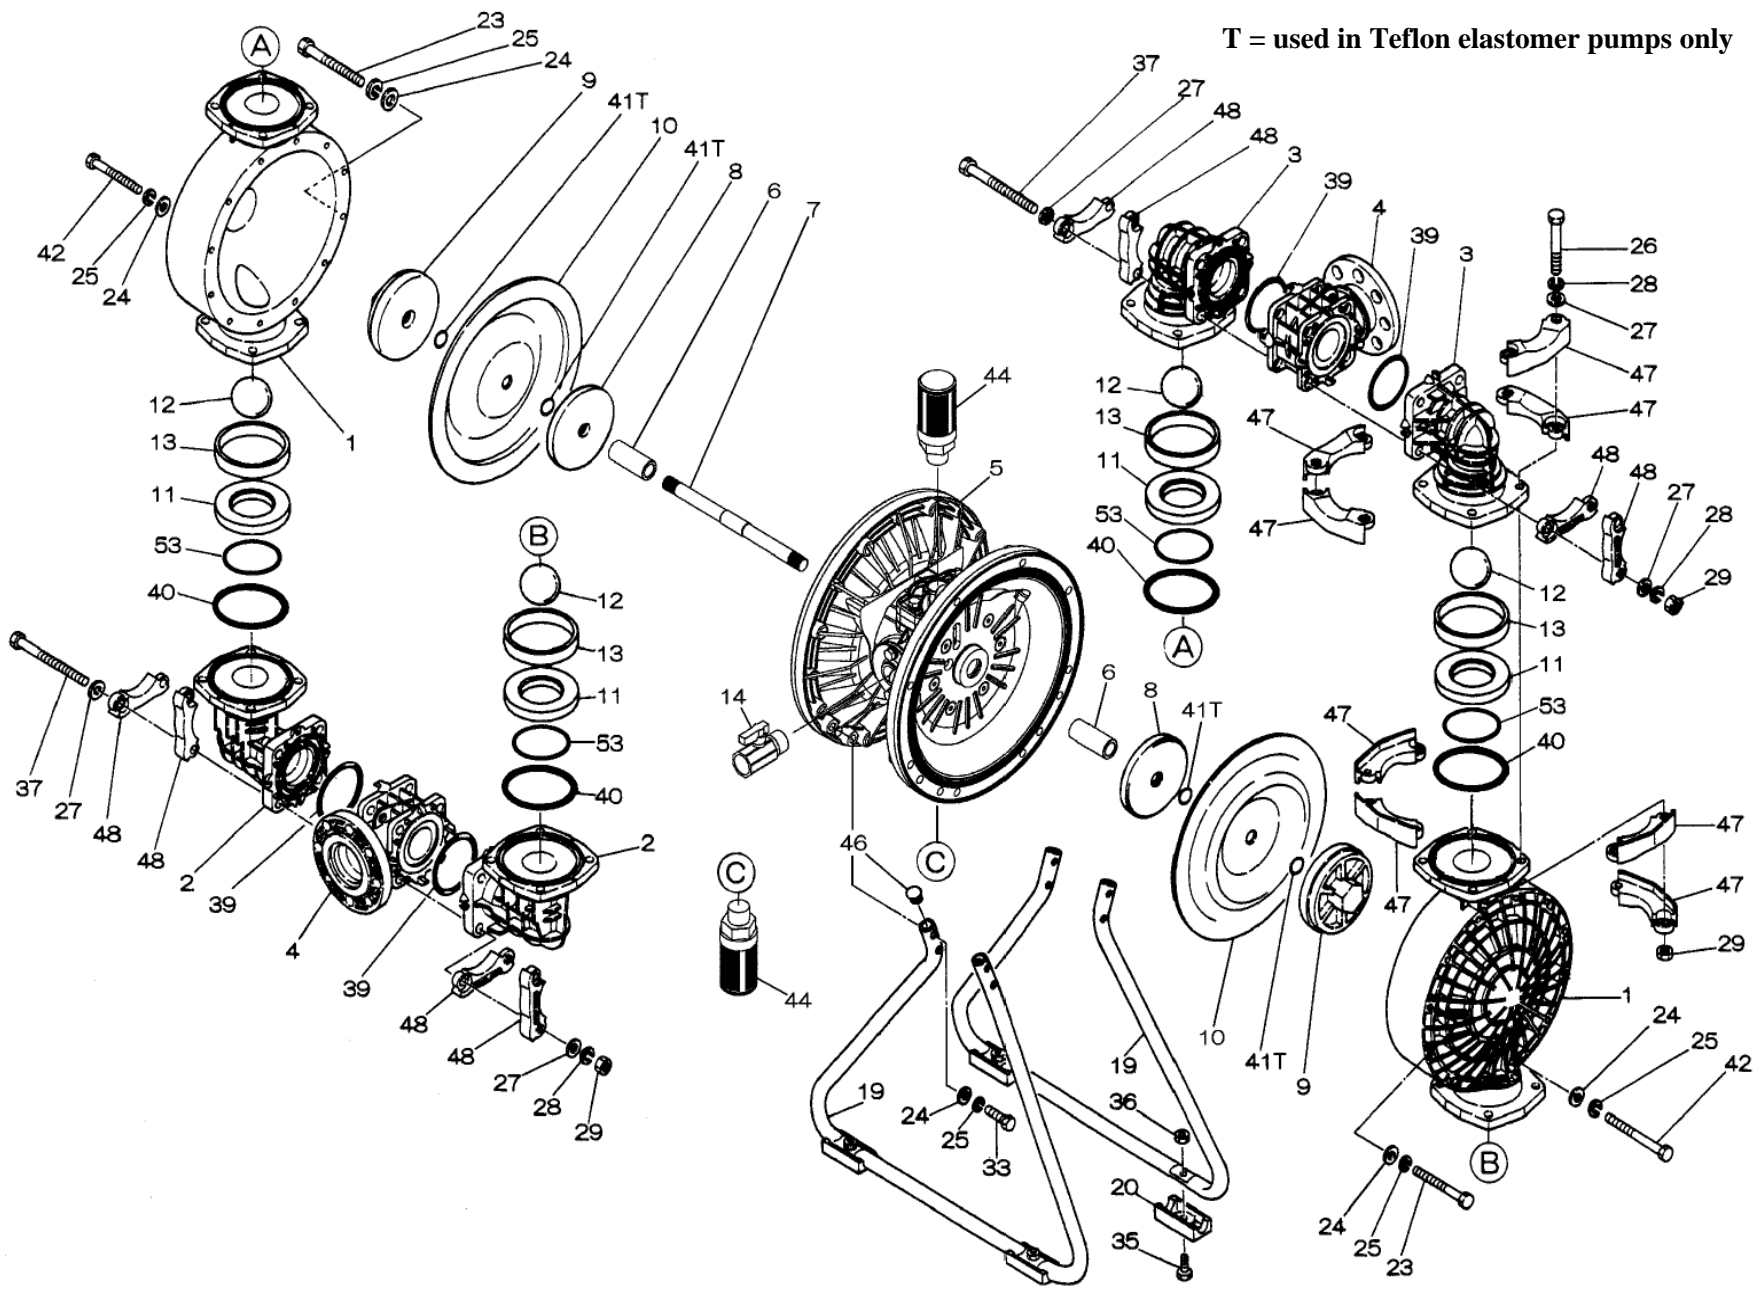

T = used in Teflon elastomer pumps only

XDP

Yamada America, Inc.
 955 East Algonquin Rd
 Arlington Heights, IL 60005
 Phone: 847.631.9200
 Fax: 847.631.9273
 www.yamadapump.com

Model: DP-80BPC-HD
 Part # 854547

Reference			
No.	Description	Q'ty	Part No.
1	Out Chamber	2	780149
2	In Manifold	2	780246
3	Out Manifold	2	780152
4	Center Manifold	2	780250
5	Body Assembly	1	804780
6	Center Bushing	2	716253
7	Center Rod	1	716252
8	Center Disk	2	711906
9	Center Disk	2	780064
10	Diaphragm	2	771857
11	Valve Seat	4	772098
12	Ball	4	770559
13	Valve Guide	4	772099
14	Ball Valve	1	684322
19	Stand Body	2	711927
20	Cushion	4	771865
23	Bolt	20	683543
24	Plain Washer	32	631330
25	Spring Lock Washer	32	680257
26	Bolt	16	621213
27	Plain Washer	32	631331
28	Spring Lock Washer	24	680607
29	Nut	24	628014
33	Bolt	8	621179
35	Bolt	4	621149
36	Nut with Flange	4	683837
37	Bolt	8	683544
39	O-ring	4	640070
40	O-ring	4	640080
42	Bolt	4	683552
44	Silencer	2	804697
46	Cap	4	683641
47	Protector A	32	771789
48	Protector B	16	771790
53	O-ring	4	640143

Repair Kits

K80-PC Liquid Side Kit includes the following:

10	Diaphragm	2	640070
53	O-ring	4	640143
40	O-ring	4	640080
12	Ball	4	770559

K80-AM-DP-HD Air Side Kit includes the following:

Reference			
No.	Description	Q'ty	Part No.
5-3	Throat Bearing	2	773066
5-5	Center Rod Guide	1	773047
5-6	O-ring	2	640023
5-7	O-ring	2	640133
5-8	Gasket	2	773040
5-9	Gasket	2	773041
5-10	O-ring	2	640138
5-11	O-ring	8	640007
5-14	O-ring	2	640134
5-21	Bushing	4	773067
5-22	Spring	2	684537
5-24	Pin	2	700231

804784 Valve Body Assembly

Reference			
No.	Description	Q'ty	Part No.
5-13-1	Valve Body	1	716244
5-13-2	Gasket	1	773042
5-13-3	Valve Seat	1	716246
5-13-4	Block	1	773065
5-13-5	Block Holder	1	716245
5-13-6	Valve Guide	1	773064
5-13-7	Flat Head Screw	2	684384
5-13-8	Spring	1	706612
5-13-9	Ball	1	686271
5-13-10	Plug	2	772934
5-13-11	Screw	4	602299