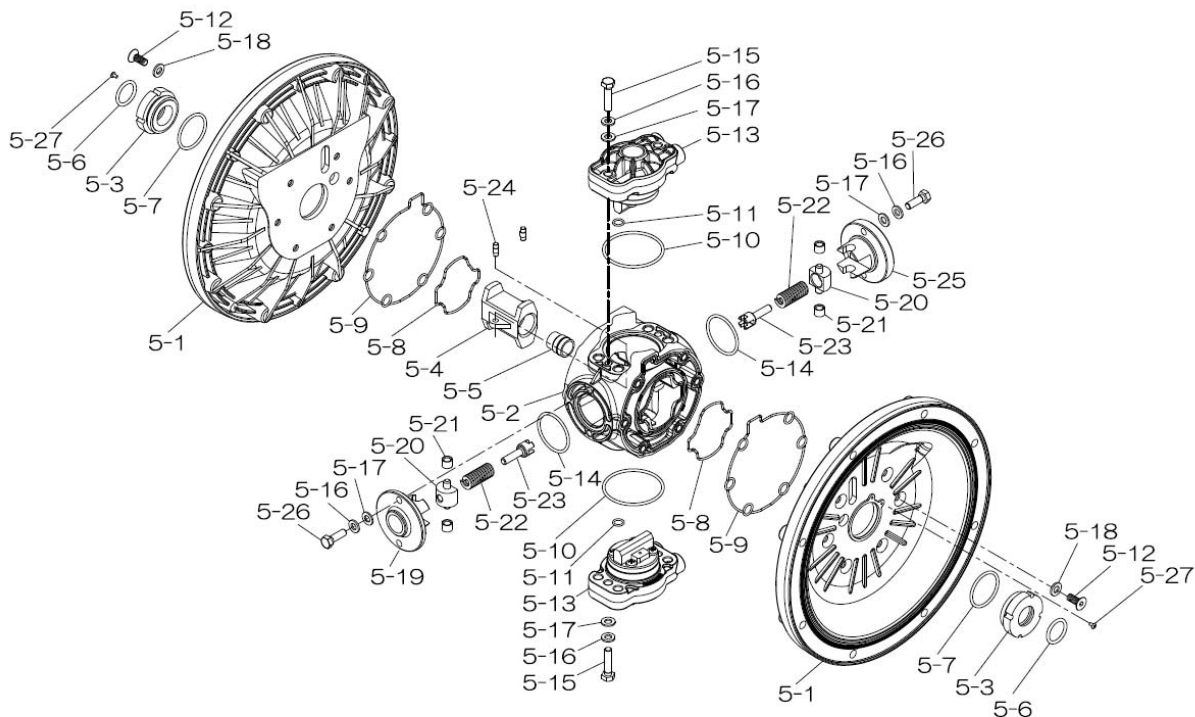

804784 Valve Body Assembly

Reference			
No.	Description	Q'ty	Part No.
5-13-1	Valve Body	1	716244
5-13-2	Gasket	1	773042
5-13-3	Valve Seat	1	716246
5-13-4	Block	1	773065
5-13-5	Block Holder	1	716245
5-13-6	Valve Guide	1	773064
5-13-7	Flat Head Screw	2	684384
5-13-8	Spring	1	706612
5-13-9	Ball	1	686271
5-13-10	Plug	2	772934
5-13-11	Screw	4	602299

XDP

336B-00_2011

Yamada America, Inc.
 955 East Algonquin Rd
 Arlington Heights, IL 60005
 Phone: 847.631.9200
 Fax: 847.631.9273
 www.yamadapump.com

Part # 854547

804780 Body Assembly

Reference No.	Description	Q'ty	Part No.
5-1	Air Chamber	2	716248
5-2	Body	1	716256
5-3	Throat Bearing	2	773066
5-4	Valve Switcher	1	716214
5-5	Center Rod Guide	1	773047
5-6	O-ring	2	640023
5-7	O-ring	2	640133
5-8	Gasket	2	773040
5-9	Gasket	2	773041
5-10	O-ring	2	640138
5-11	O-ring	8	640007
5-12	Flat Head Bolt	12	683812
5-13	Valve Body Assembly	2	804784
5-14	O-ring	2	640134
5-15	Bolt	4	611153
5-16	Spring Washer	8	631420
5-17	Plain Washer	8	631013
5-18	Plain Washer	12	684987
5-19	Retainer B	1	716249
5-20	Spring Retainer	2	713620
5-21	Bushing	4	773067
5-22	Spring	2	684537
5-23	Trip Arm	2	714446
5-24	Pin	2	700231
5-25	Retainer A	1	716216
5-26	Bolt	4	611149
5-27	Tapping Screws	2	686337