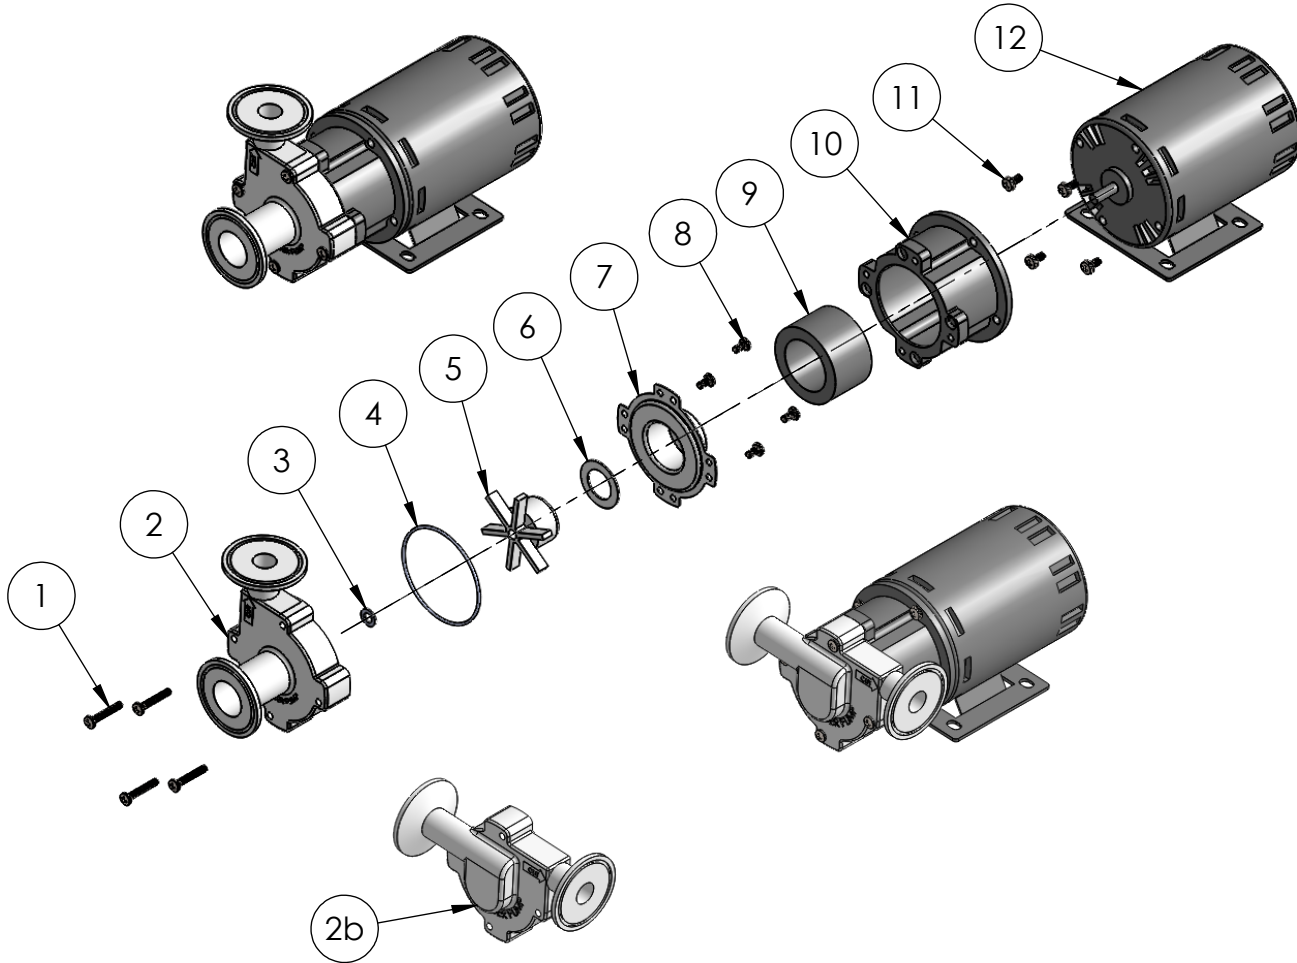

Exploded View Parts Breakdown

TRI-XCPSS-CI-1 (115V) Center & TRI-XCPSS-IN-1 (115V) Inline Models

ITEM NO.	DESCRIPTION	PART NUMBER	QTY.
1	Housing Screw (4)	CP-21	4
2 2b	SS Center Inlet Head SS Inline Head	TC-22-CI TC-22-IN	1
3	Small Thrust Washer (Teflon)	CP-24-1	1
4	Housing O-Ring (Silicone)	CP-23	1
5	Impeller w/Non-Replaceable Bearing	XCP-25	1
6	Large Thrust Washer (Teflon)	CP-24-2	1
7	SS Rear Housing	CP-26	1
8	Rear Housing Screw (4)	CP-30	4
9	Drive Magnet	CP-27	1
10	Motor Bracket	CP-28	1
11	Motor Screw w/ Washer (4)	CP-31	4
12	115 Volt Motor 230 Volt Motor	CP-29-115 CP-29-230	1