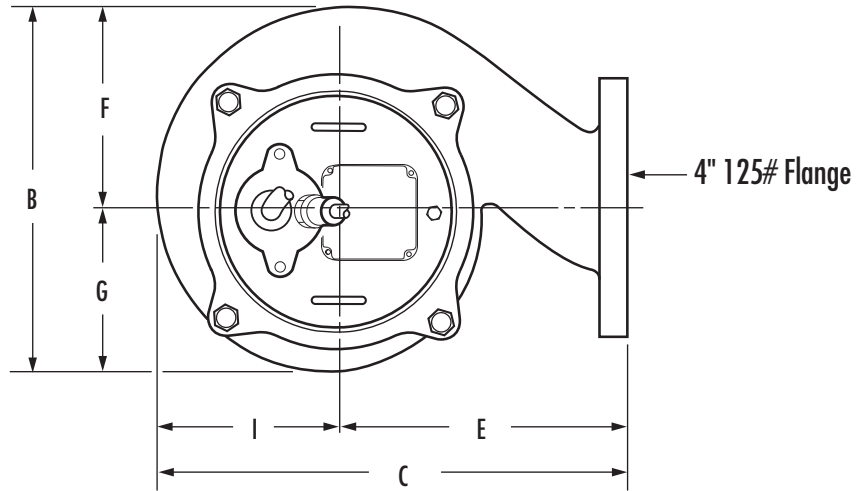

Dimensional Data – S4SD

| | A | B | C | D | E | F | G | H | I |
|-------------|----|--------|--------|-------|----|---|-------|--------|-------|
| S4SD | 27 | 12-3/4 | 16-3/8 | 6-1/2 | 10 | 7 | 5-3/4 | 15-3/4 | 6-3/8 |

ALL DIMENSIONS IN INCHES
NOTE: CASTING DIMENSIONS MAY VARY ± 1/8"