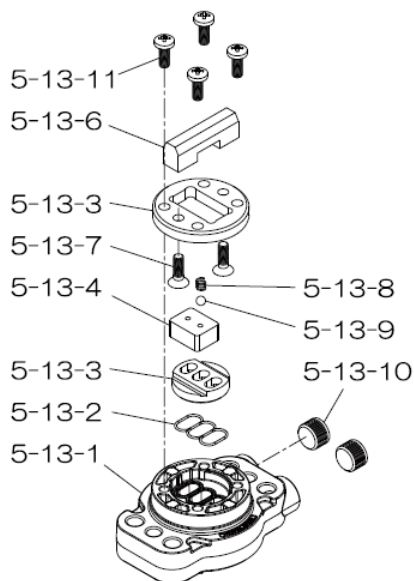

Reference No.	Description	Q'ty	Part No.
1	Out Chamber	2	580960
2	In Manifold	1	714367
3	Out Manifold	1	714361
5	Body Assembly	1	804770
6	Center Bushing	2	716219
7	Center Rod	1	716218
8	Center Disk	4	711902
10	Diaphragm	2	771975
11	Valve Seat	4	772003
12	Ball	4	770593
14	Ball Valve	1	684321
16	Bushing	1	684339
19	Pump Base	2	711911
20	Cushion	4	771402
21	Nut	2	683408
22	Coned Disk Spring	2	682740
23	Bolt	16	686162
23a	Wave Spring Washer	16	631917
24	Plain Washer	4	631014
25	Wave Spring Washer	4	631917
26	Bolt	12	611203
27	Plain Washer	12	631015
28	Spring Lock Washer	12	631918
29	Nut	12	627014
33	Bolt	4	611175
34	Nut	4	627013
35	Bolt	4	611149
36	Nut with Flange	4	682276
40	O-ring	4	683999
44	Silencer	2	804697

Repair Kits

K40-MS Liquid Side Kit includes the following:

10	Diaphragm	2	771975
11	Valve Seat	4	772003
40	O-ring	4	683999
12	Ball	4	770593

K45-AM-DP-HD Air Side Kit includes the following:

5-3	Throat Bearing	2	773048
5-5	Center Rod Guide	1	773047
5-6	O-ring	2	640023
5-7	O-ring	2	640133
5-8	Gasket	2	773040
5-9	Gasket	2	773041
5-10	O-ring	2	640138
5-11	O-ring	8	640007
5-14	O-ring	2	640134
5-21	Bushing	4	773067
5-22	Spring	2	684537
5-24	Pin	2	700231

804784 Valve Body Assembly

Reference No.	Description	Q'ty	Part No.
5-13-1	Valve Body	1	716244
5-13-2	Gasket	1	773042
5-13-3	Valve Seat	1	716246
5-13-4	Block	1	773065
5-13-5	Block Holder	1	716245
5-13-6	Valve Guide	1	773064
5-13-7	Flat Head Screw	2	684384
5-13-8	Spring	1	706612
5-13-9	Ball	1	686271
5-13-10	Plug	2	772934
5-13-11	Screw	4	602299