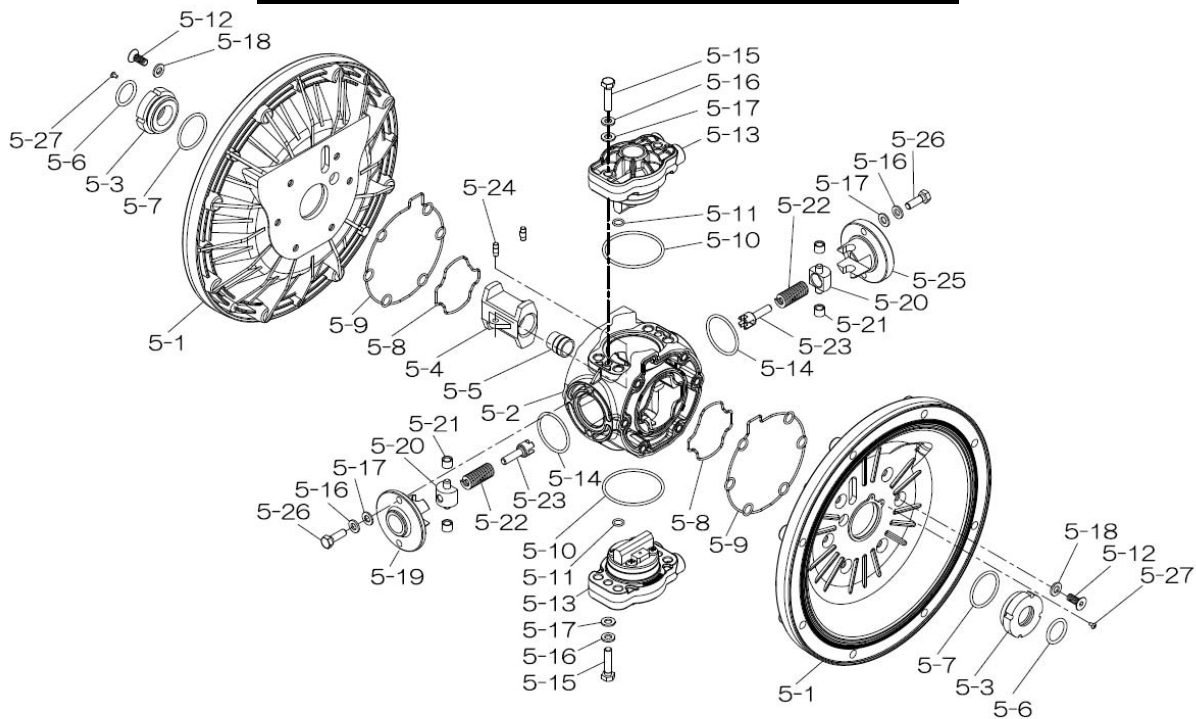

Reference No.	Description	Q'ty	Part No.
1	Out Chamber	2	580960
2	In Manifold	1	714367
3	Out Manifold	1	714361
5	Body Assembly	1	804770
6	Center Bushing	2	716219
7	Center Rod	1	716218
8	Center Disk	4	711902
10	Diaphragm	2	771975
11	Valve Seat	4	772003
12	Ball	4	770593
14	Ball Valve	1	684321
16	Bushing	1	684339
19	Pump Base	2	711911
20	Cushion	4	771402
21	Nut	2	683408
22	Coned Disk Spring	2	682740
23	Bolt	16	686162
23a	Wave Spring Washer	16	631917
24	Plain Washer	4	631014
25	Wave Spring Washer	4	631917
26	Bolt	12	611203
27	Plain Washer	12	631015
28	Spring Lock Washer	12	631918
29	Nut	12	627014
33	Bolt	4	611175
34	Nut	4	627013
35	Bolt	4	611149
36	Nut with Flange	4	682276
40	O-ring	4	683999
44	Silencer	2	804697

804784 Valve Body Assembly

Reference No.	Description	Q'ty	Part No.
5-13-1	Valve Body	1	716244
5-13-2	Gasket	1	773042
5-13-3	Valve Seat	1	716246
5-13-4	Block	1	773065
5-13-5	Block Holder	1	716245
5-13-6	Valve Guide	1	773064
5-13-7	Flat Head Screw	2	684384
5-13-8	Spring	1	706612
5-13-9	Ball	1	686271
5-13-10	Plug	2	772934
5-13-11	Screw	4	602299

XDP

336B-00_2011

Yamada America, Inc.
 955 East Algonquin Rd
 Arlington Heights, IL 60005
 Phone: 847.631.9200
 Fax: 847.631.9273
 www.yamadapump.com

Part # 854346

804770 Body Assembly

Reference			
No.	Description	Q'ty	Part No.
5-1	Air Chamber	2	716215
5-2	Body	1	716256
5-3	Throat Bearing	2	773048
5-4	Valve Switcher	1	716214
5-5	Center Rod Guide	1	773047
5-6	O-ring	2	640023
5-7	O-ring	2	640133
5-8	Gasket	2	773040
5-9	Gasket	2	773041
5-10	O-ring	2	640138
5-11	O-ring	8	640007
5-12	Flat Head Bolt	12	683812
5-13	Valve Body Assembly	2	804784
5-14	O-ring	2	640134
5-15	Bolt	4	611153
5-16	Spring Washer	8	631420
5-17	Plain Washer	8	631013
5-18	Plain Washer	12	684987
5-19	Retainer B	1	716249
5-20	Spring Retainer	2	713620
5-21	Bushing	4	773067
5-22	Spring	2	684537
5-23	Trip Arm	2	714446
5-24	Pin	2	700231
5-25	Retainer A	1	716216
5-26	Bolt	4	611149
5-27	Tapping Screws	2	686337