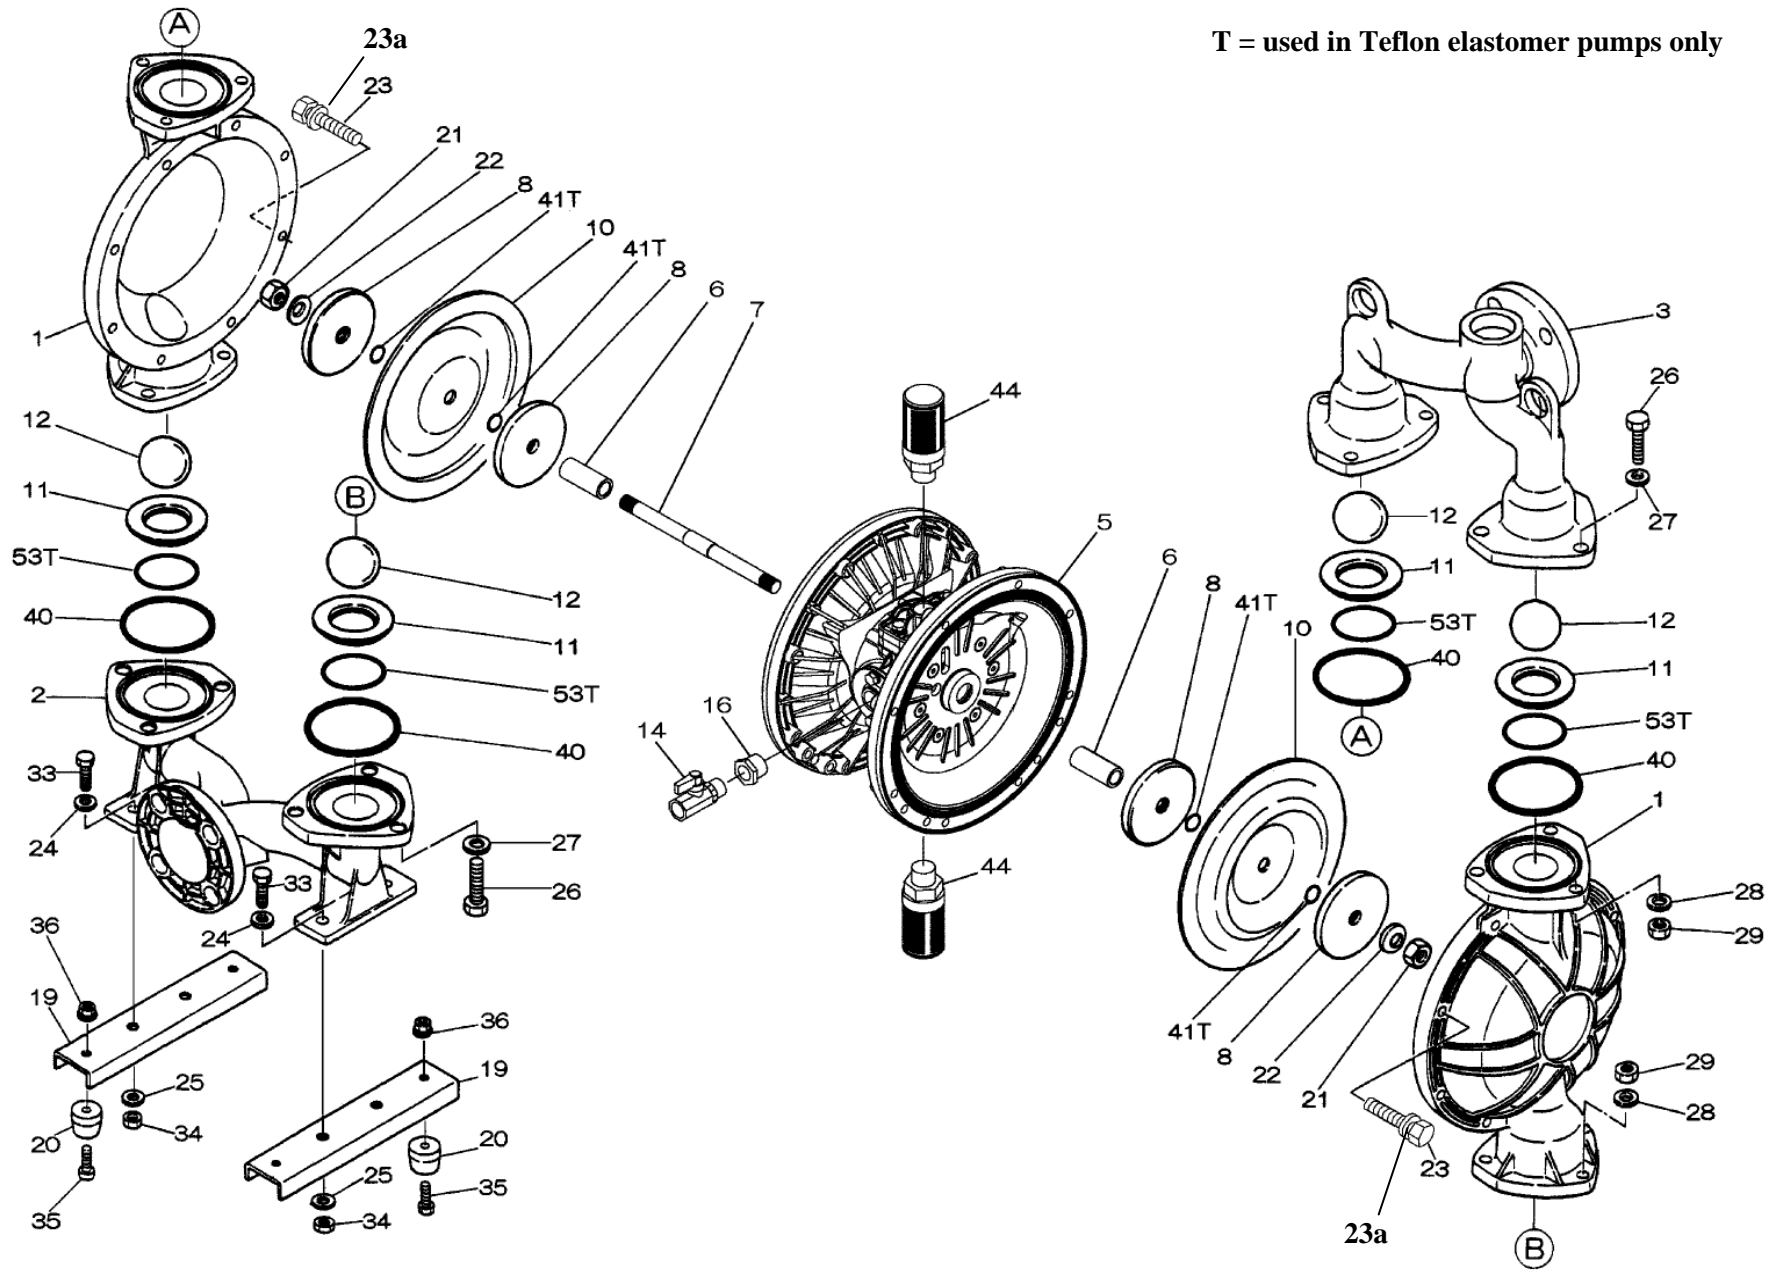

T = used in Teflon elastomer pumps only

XDP

Yamada America, Inc.
 955 East Algonquin Rd
 Arlington Heights, IL 60005
 Phone: 847.631.9200
 Fax: 847.631.9273
 www.yamadapump.com

Model: DP-40BAS-HD
 Part # 854346

Reference No.	Description	Q'ty	Part No.
1	Out Chamber	2	580960
2	In Manifold	1	714367
3	Out Manifold	1	714361
5	Body Assembly	1	804770
6	Center Bushing	2	716219
7	Center Rod	1	716218
8	Center Disk	4	711902
10	Diaphragm	2	771975
11	Valve Seat	4	772003
12	Ball	4	770593
14	Ball Valve	1	684321
16	Bushing	1	684339
19	Pump Base	2	711911
20	Cushion	4	771402
21	Nut	2	683408
22	Coned Disk Spring	2	682740
23	Bolt	16	686162
23a	Wave Spring Washer	16	631917
24	Plain Washer	4	631014
25	Wave Spring Washer	4	631917
26	Bolt	12	611203
27	Plain Washer	12	631015
28	Spring Lock Washer	12	631918
29	Nut	12	627014
33	Bolt	4	611175
34	Nut	4	627013
35	Bolt	4	611149
36	Nut with Flange	4	682276
40	O-ring	4	683999
44	Silencer	2	804697

Repair Kits

K40-MS Liquid Side Kit includes the following:

10	Diaphragm	2	771975
11	Valve Seat	4	772003
40	O-ring	4	683999
12	Ball	4	770593

K45-AM-DP-HD Air Side Kit includes the following:

5-3	Throat Bearing	2	773048
5-5	Center Rod Guide	1	773047
5-6	O-ring	2	640023
5-7	O-ring	2	640133
5-8	Gasket	2	773040
5-9	Gasket	2	773041
5-10	O-ring	2	640138
5-11	O-ring	8	640007
5-14	O-ring	2	640134
5-21	Bushing	4	773067
5-22	Spring	2	684537
5-24	Pin	2	700231

804784 Valve Body Assembly

Reference No.	Description	Q'ty	Part No.
5-13-1	Valve Body	1	716244
5-13-2	Gasket	1	773042
5-13-3	Valve Seat	1	716246
5-13-4	Block	1	773065
5-13-5	Block Holder	1	716245
5-13-6	Valve Guide	1	773064
5-13-7	Flat Head Screw	2	684384
5-13-8	Spring	1	706612
5-13-9	Ball	1	686271
5-13-10	Plug	2	772934
5-13-11	Screw	4	602299