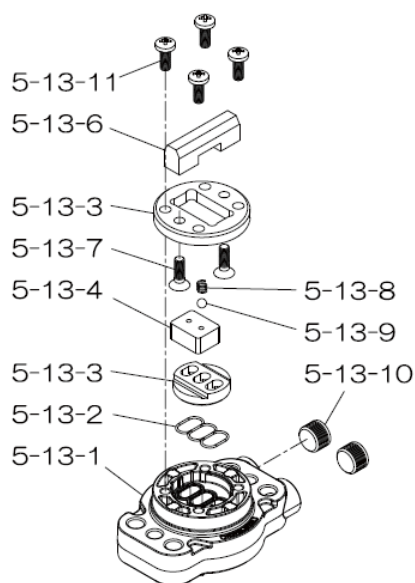

T = used in Teflon elastomer pumps only

Reference No.	Description	Q'ty	Part No.
1	Out Chamber	2	780147
2	In Manifold	2	780244
3	Out Manifold	2	780150
4	Center Manifold	2	780248
5	Body Assembly	1	804770
6	Center Bushing	2	716219
7	Center Rod	1	716218
8	Center Disk	2	711902
9	Center Disk	2	771725
10	Diaphragm	2	771853
11	Valve Seat	4	772096
12	Ball	4	770550
14	Ball Valve	1	684321
16	Bushing	1	684339
19	Stand Body	2	711925
20	Cushion	4	771865
23	Bolt	16	686156
24	Plain Washer	68	631330
25	Spring Lock Washer	44	680257
26	Bolt	16	621183
33	Bolt	4	621179
34	Nut	24	628013
35	Bolt	4	621149
36	Nut with Flange	4	683837
37	Bolt	8	683542
39	O-ring	4	640060
40	O-ring	4	640064
44	Silencer	2	804697
46	Cap	4	683641
53	O-ring	4	640136

Repair Kits

K40-PC Liquid Side Kit includes the following:

10	Diaphragm	2	771853
53	O-ring	4	640136
40	O-ring	4	640064
12	Ball	4	770550

K45-AM-DP-HD Air Side Kit includes the following:

5-3	Throat Bearing	2	773048
5-5	Center Rod Guide	1	773047
5-6	O-ring	2	640023
5-7	O-ring	2	640133
5-8	Gasket	2	773040
5-9	Gasket	2	773041
5-10	O-ring	2	640138
5-11	O-ring	8	640007
5-14	O-ring	2	640134
5-21	Bushing	4	773067
5-22	Spring	2	684537
5-24	Pin	2	700231

804784 Valve Body Assembly

Reference No.	Description	Q'ty	Part No.
5-13-1	Valve Body	1	716244
5-13-2	Gasket	1	773042
5-13-3	Valve Seat	1	716246
5-13-4	Block	1	773065
5-13-5	Block Holder	1	716245
5-13-6	Valve Guide	1	773064
5-13-7	Flat Head Screw	2	684384
5-13-8	Spring	1	706612
5-13-9	Ball	1	686271
5-13-10	Plug	2	772934
5-13-11	Screw	4	602299