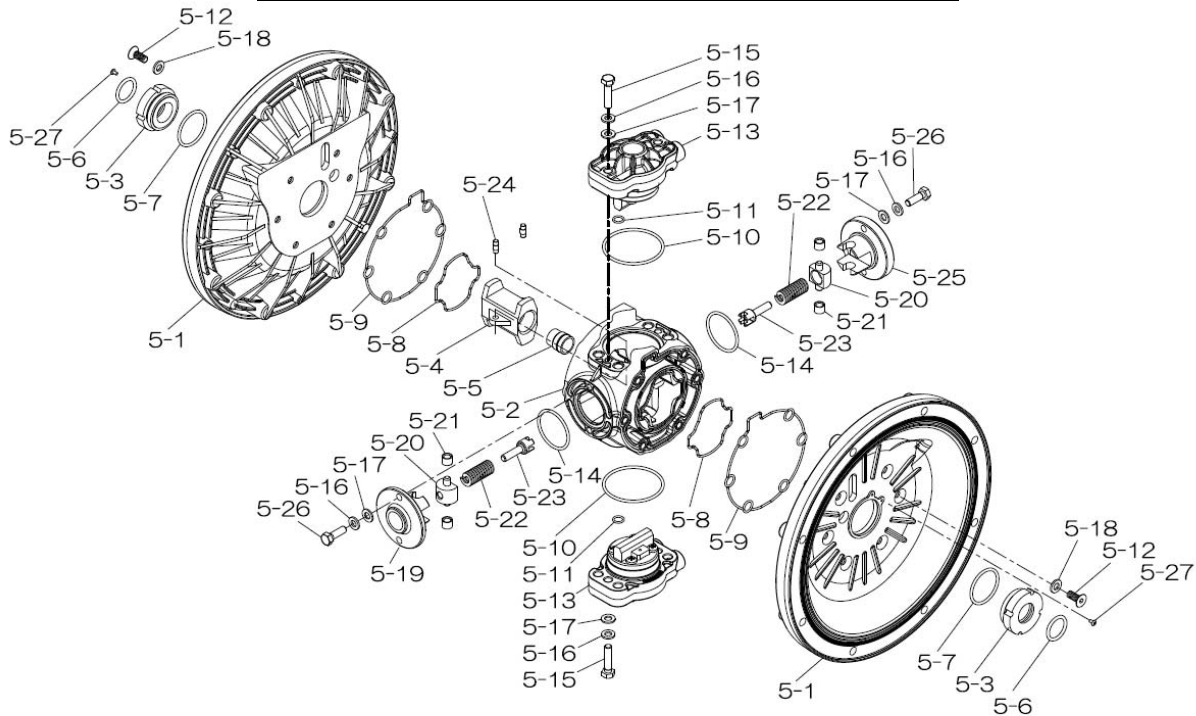

T = used in Teflon elastomer pumps only

Reference No.	Description	Q'ty	Part No.
1	Out Chamber	2	780147
2	In Manifold	2	780244
3	Out Manifold	2	780150
4	Center Manifold	2	780248
5	Body Assembly	1	804770
6	Center Bushing	2	716219
7	Center Rod	1	716218
8	Center Disk	2	711902
9	Center Disk	2	771725
10	Diaphragm	2	771853
11	Valve Seat	4	772096
12	Ball	4	770550
14	Ball Valve	1	684321
16	Bushing	1	684339
19	Stand Body	2	711925
20	Cushion	4	771865
23	Bolt	16	686156
24	Plain Washer	68	631330
25	Spring Lock Washer	44	680257
26	Bolt	16	621183
33	Bolt	4	621179
34	Nut	24	628013
35	Bolt	4	621149
36	Nut with Flange	4	683837
37	Bolt	8	683542
39	O-ring	4	640060
40	O-ring	4	640064
44	Silencer	2	804697
46	Cap	4	683641
53	O-ring	4	640136

804784 Valve Body Assembly

Reference No.	Description	Q'ty	Part No.
5-13-1	Valve Body	1	716244
5-13-2	Gasket	1	773042
5-13-3	Valve Seat	1	716246
5-13-4	Block	1	773065
5-13-5	Block Holder	1	716245
5-13-6	Valve Guide	1	773064
5-13-7	Flat Head Screw	2	684384
5-13-8	Spring	1	706612
5-13-9	Ball	1	686271
5-13-10	Plug	2	772934
5-13-11	Screw	4	602299

XDP

336B-00_2011

Yamada America, Inc.
955 East Algonquin Rd
Arlington Heights, IL 60005
Phone: 847.631.9200
Fax: 847.631.9273
www.yamadapump.com

804770 Body Assembly

Reference			
No.	Description	Q'ty	Part No.
5-1	Air Chamber	2	716215
5-2	Body	1	716256
5-3	Throat Bearing	2	773048
5-4	Valve Switcher	1	716214
5-5	Center Rod Guide	1	773047
5-6	O-ring	2	640023
5-7	O-ring	2	640133
5-8	Gasket	2	773040
5-9	Gasket	2	773041
5-10	O-ring	2	640138
5-11	O-ring	8	640007
5-12	Flat Head Bolt	12	683812
5-13	Valve Body Assembly	2	804784
5-14	O-ring	2	640134
5-15	Bolt	4	611153
5-16	Spring Washer	8	631420
5-17	Plain Washer	8	631013
5-18	Plain Washer	12	684987
5-19	Retainer B	1	716249
5-20	Spring Retainer	2	713620
5-21	Bushing	4	773067
5-22	Spring	2	684537
5-23	Trip Arm	2	714446
5-24	Pin	2	700231
5-25	Retainer A	1	716216
5-26	Bolt	4	611149
5-27	Tapping Screws	2	686337