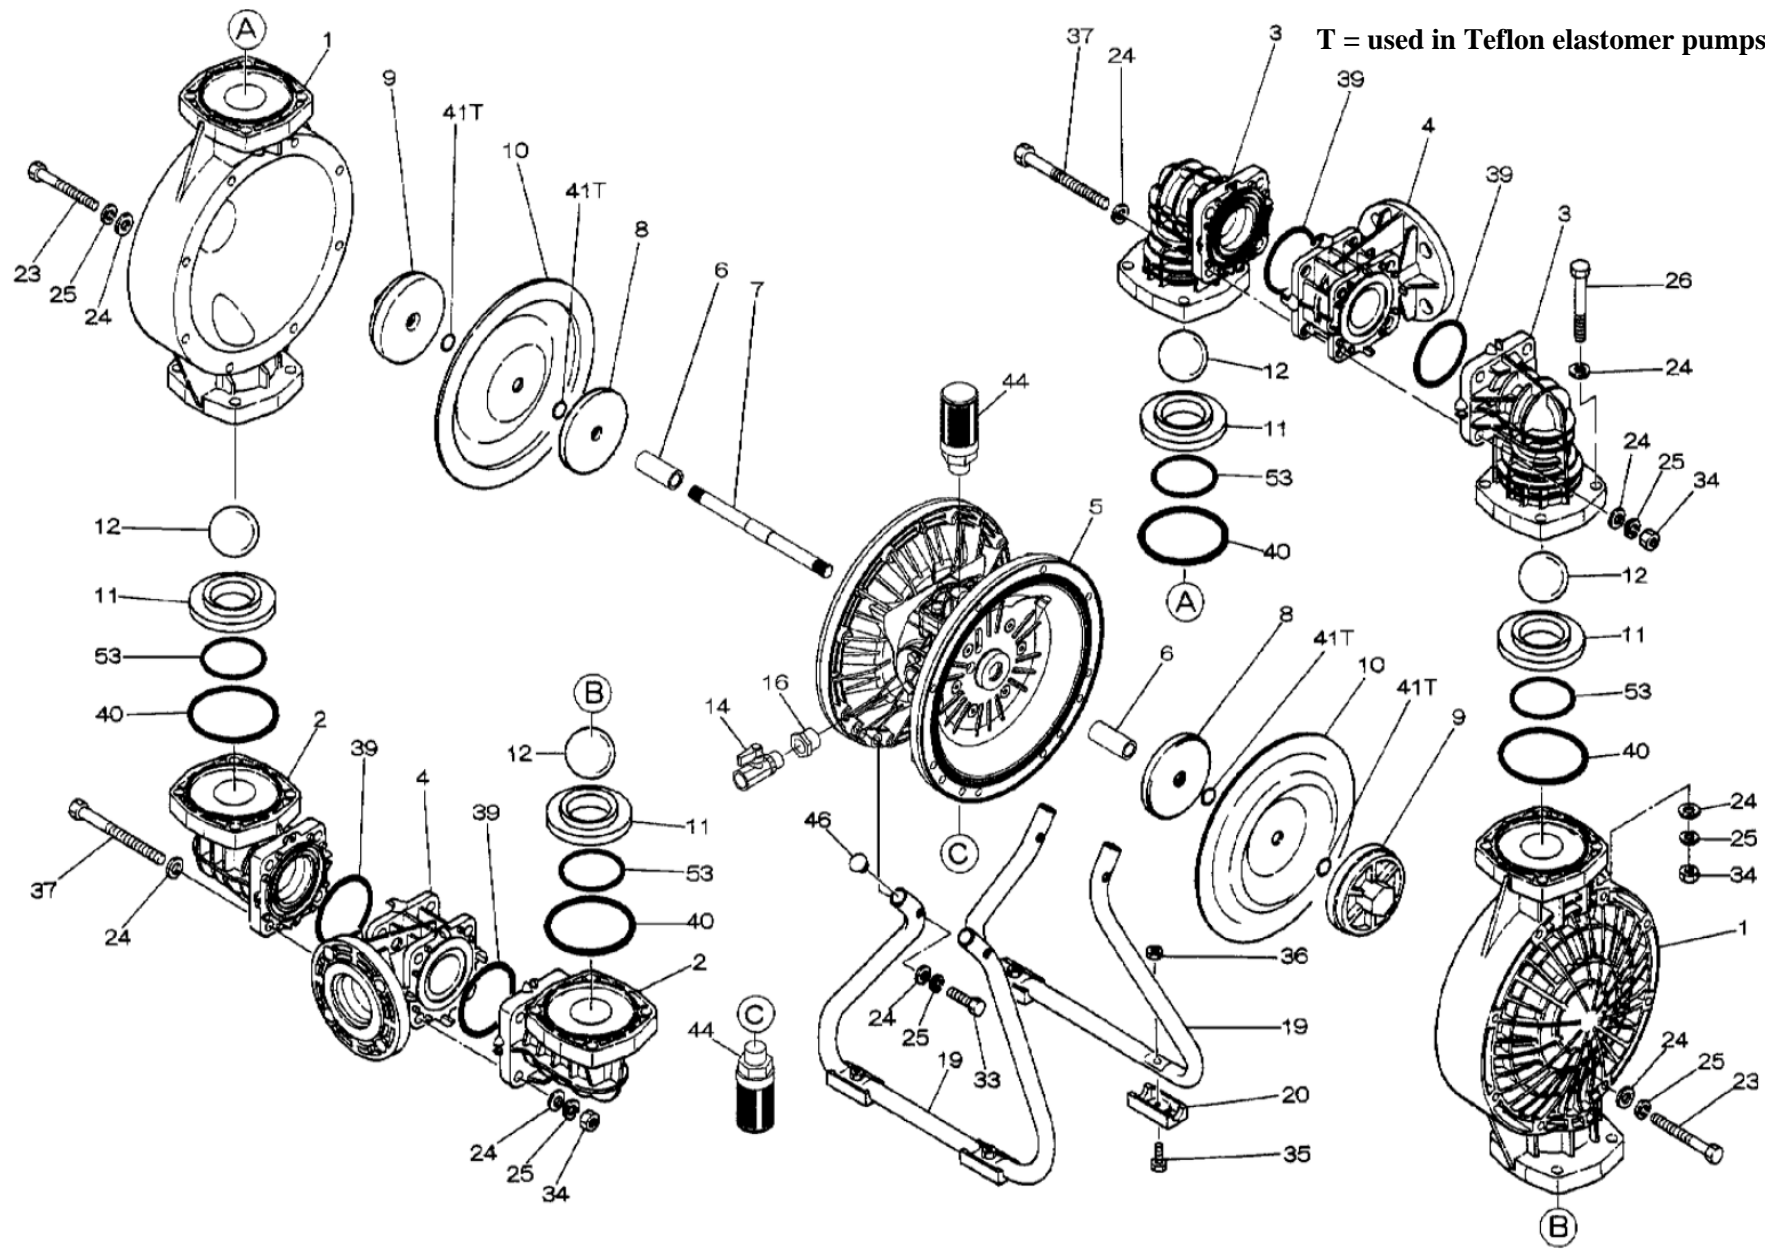

T = used in Teflon elastomer pumps only

Reference No.	Description	Q'ty	Part No.
1	Out Chamber	2	780147
2	In Manifold	2	780244
3	Out Manifold	2	780150
4	Center Manifold	2	780248
5	Body Assembly	1	804770
6	Center Bushing	2	716219
7	Center Rod	1	716218
8	Center Disk	2	711902
9	Center Disk	2	771725
10	Diaphragm	2	771853
11	Valve Seat	4	772096
12	Ball	4	770550
14	Ball Valve	1	684321
16	Bushing	1	684339
19	Stand Body	2	711925
20	Cushion	4	771865
23	Bolt	16	686156
24	Plain Washer	68	631330
25	Spring Lock Washer	44	680257
26	Bolt	16	621183
33	Bolt	4	621179
34	Nut	24	628013
35	Bolt	4	621149
36	Nut with Flange	4	683837
37	Bolt	8	683542
39	O-ring	4	640060
40	O-ring	4	640064
44	Silencer	2	804697
46	Cap	4	683641
53	O-ring	4	640136

Repair Kits

K40-PC Liquid Side Kit includes the following:

10	Diaphragm	2	771853
53	O-ring	4	640136
40	O-ring	4	640064
12	Ball	4	770550

K45-AM-DP-HD Air Side Kit includes the following:

5-3	Throat Bearing	2	773048
5-5	Center Rod Guide	1	773047
5-6	O-ring	2	640023
5-7	O-ring	2	640133
5-8	Gasket	2	773040
5-9	Gasket	2	773041
5-10	O-ring	2	640138
5-11	O-ring	8	640007
5-14	O-ring	2	640134
5-21	Bushing	4	773067
5-22	Spring	2	684537
5-24	Pin	2	700231

804784 Valve Body Assembly

Reference No.	Description	Q'ty	Part No.
5-13-1	Valve Body	1	716244
5-13-2	Gasket	1	773042
5-13-3	Valve Seat	1	716246
5-13-4	Block	1	773065
5-13-5	Block Holder	1	716245
5-13-6	Valve Guide	1	773064
5-13-7	Flat Head Screw	2	684384
5-13-8	Spring	1	706612
5-13-9	Ball	1	686271
5-13-10	Plug	2	772934
5-13-11	Screw	4	602299