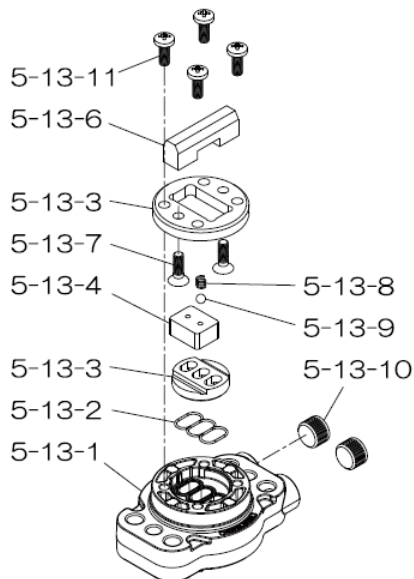

Reference No.	Description	Q'ty	Part No.
1	Out Chamber	2	580961
2	In Manifold	1	714369
3	Out Manifold	1	714363
5	Body Assembly	1	804778
6	Center Bushing	2	716219
7	Center Rod	1	716218
8	Center Disk	4	711904
10	Diaphragm	2	771976
11	Valve Seat	4	772004
12	Ball	4	770596
14	Ball Valve	1	684322
19	Pump Base	2	711928
20	Cushion	4	771402
21	Nut	2	683408
22	Coned Disk Spring	2	682740
23	Bolt	16	686162
23a	Wave Spring Washer	16	631917
24	Plain Washer	4	631014
25	Wave Spring Washer	4	631917
26	Bolt	12	611203
27	Plain Washer	12	631015
28	Spring Lock Washer	12	631918
29	Nut	12	627014
33	Bolt	4	611175
34	Nut	4	627013
35	Bolt	4	611149
36	Nut with Flange	4	682276
40	O-ring	4	684122
44	Silencer	2	804697

**Repair Kits**

**K50-MS Liquid Side Kit includes the following:**

Reference No.	Description	Q'ty	Part No.
10	Diaphragm	2	771976
11	Valve Seat	4	772004
40	O-ring	4	684122
12	Ball	4	770633

**K45-AM-DP-HD Air Side Kit includes the following:**

Reference No.	Description	Q'ty	Part No.
5-3	Throat Bearing	2	773048
5-5	Center Rod Guide	1	773047
5-6	O-ring	2	640023
5-7	O-ring	2	640133
5-8	Gasket	2	773040
5-9	Gasket	2	773041
5-10	O-ring	2	640138
5-11	O-ring	8	640007
5-14	O-ring	2	640134
5-21	Bushing	4	773067
5-22	Spring	2	684537
5-24	Pin	2	700231

**804784 Valve Body Assembly**

Reference No.	Description	Q'ty	Part No.
5-13-1	Valve Body	1	716244
5-13-2	Gasket	1	773042
5-13-3	Valve Seat	1	716246
5-13-4	Block	1	773065
5-13-5	Block Holder	1	716245
5-13-6	Valve Guide	1	773064
5-13-7	Flat Head Screw	2	684384
5-13-8	Spring	1	706612
5-13-9	Ball	1	686271
5-13-10	Plug	2	772934
5-13-11	Screw	4	602299