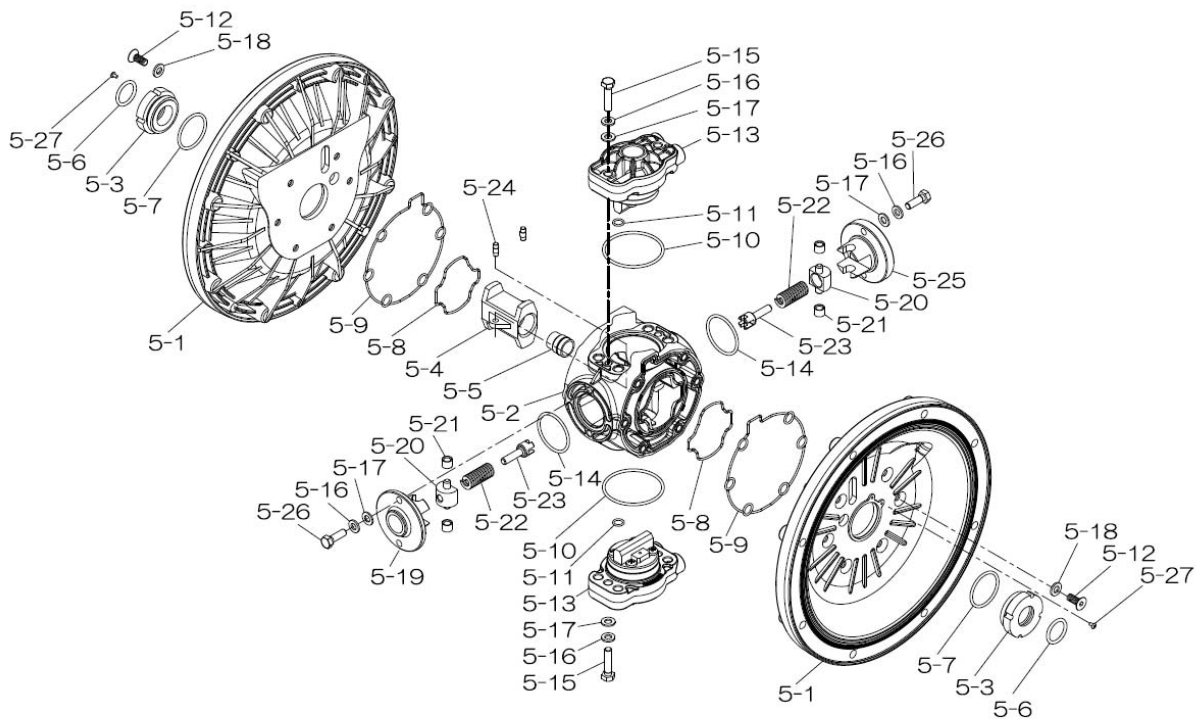

Reference No.	Description	Q'ty	Part No.
1	Out Chamber	2	580961
2	In Manifold	1	714369
3	Out Manifold	1	714363
5	Body Assembly	1	804778
6	Center Bushing	2	716219
7	Center Rod	1	716218
8	Center Disk	4	711904
10	Diaphragm	2	771976
11	Valve Seat	4	772004
12	Ball	4	770596
14	Ball Valve	1	684322
19	Pump Base	2	711928
20	Cushion	4	771402
21	Nut	2	683408
22	Coned Disk Spring	2	682740
23	Bolt	16	686162
23a	Wave Spring Washer	16	631917
24	Plain Washer	4	631014
25	Wave Spring Washer	4	631917
26	Bolt	12	611203
27	Plain Washer	12	631015
28	Spring Lock Washer	12	631918
29	Nut	12	627014
33	Bolt	4	611175
34	Nut	4	627013
35	Bolt	4	611149
36	Nut with Flange	4	682276
40	O-ring	4	684122
44	Silencer	2	804697

**804784 Valve Body Assembly**

Reference No.	Description	Q'ty	Part No.
5-13-1	Valve Body	1	716244
5-13-2	Gasket	1	773042
5-13-3	Valve Seat	1	716246
5-13-4	Block	1	773065
5-13-5	Block Holder	1	716245
5-13-6	Valve Guide	1	773064
5-13-7	Flat Head Screw	2	684384
5-13-8	Spring	1	706612
5-13-9	Ball	1	686271
5-13-10	Plug	2	772934
5-13-11	Screw	4	602299

XDP

336B-00\_2011

Yamada America, Inc.  
 955 East Algonquin Rd  
 Arlington Heights, IL 60005  
 Phone: 847.631.9200  
 Fax: 847.631.9273  
 www.yamadapump.com

Part # 854417

804778 Body Assembly

Reference			
No.	Description	Q'ty	Part No.
5-1	Air Chamber	2	716247
5-2	Body	1	716256
5-3	Throat Bearing	2	773048
5-4	Valve Switcher	1	716214
5-5	Center Rod Guide	1	773047
5-6	O-ring	2	640023
5-7	O-ring	2	640133
5-8	Gasket	2	773040
5-9	Gasket	2	773041
5-10	O-ring	2	640138
5-11	O-ring	8	640007
5-12	Flat Head Bolt	12	683812
5-13	Valve Body Assembly	2	804784
5-14	O-ring	2	640134
5-15	Bolt	4	611153
5-16	Spring Washer	8	631420
5-17	Plain Washer	8	631013
5-18	Plain Washer	12	684987
5-19	Retainer B	1	716249
5-20	Spring Retainer	2	713620
5-21	Bushing	4	773067
5-22	Spring	2	684537
5-23	Trip Arm	2	714446
5-24	Pin	2	700231
5-25	Retainer A	1	716216
5-26	Bolt	4	611149
5-27	Tapping Screws	2	686337