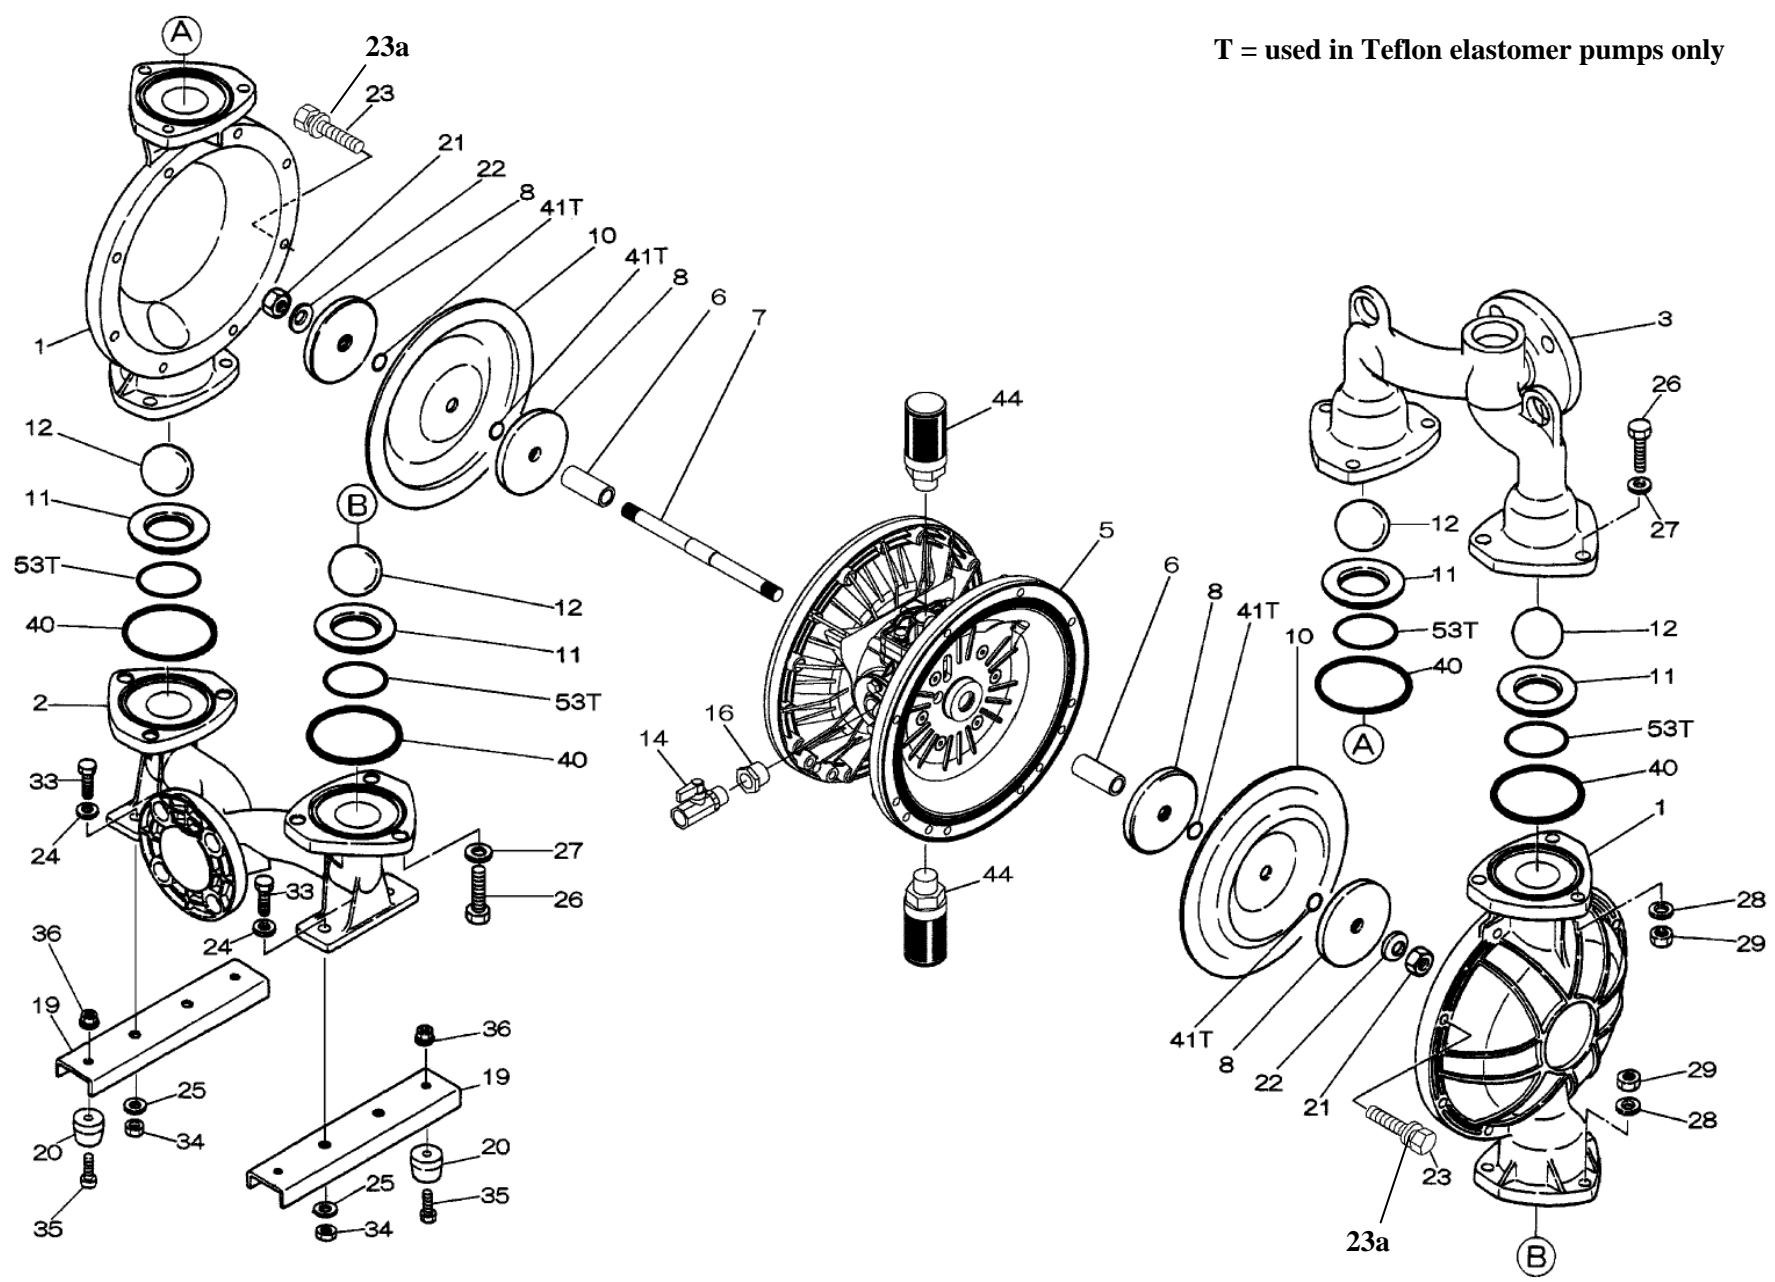

T = used in Teflon elastomer pumps only

Reference No.	Description	Q'ty	Part No.
1	Out Chamber	2	580961
2	In Manifold	1	714369
3	Out Manifold	1	714363
5	Body Assembly	1	804778
6	Center Bushing	2	716219
7	Center Rod	1	716218
8	Center Disk	4	711904
10	Diaphragm	2	771976
11	Valve Seat	4	772004
12	Ball	4	770596
14	Ball Valve	1	684322
19	Pump Base	2	711928
20	Cushion	4	771402
21	Nut	2	683408
22	Coned Disk Spring	2	682740
23	Bolt	16	686162
23a	Wave Spring Washer	16	631917
24	Plain Washer	4	631014
25	Wave Spring Washer	4	631917
26	Bolt	12	611203
27	Plain Washer	12	631015
28	Spring Lock Washer	12	631918
29	Nut	12	627014
33	Bolt	4	611175
34	Nut	4	627013
35	Bolt	4	611149
36	Nut with Flange	4	682276
40	O-ring	4	684122
44	Silencer	2	804697

Repair Kits

K50-MS Liquid Side Kit includes the following:

Reference No.	Description	Q'ty	Part No.
10	Diaphragm	2	771976
11	Valve Seat	4	772004
40	O-ring	4	684122
12	Ball	4	770633

K45-AM-DP-HD Air Side Kit includes the following:

Reference No.	Description	Q'ty	Part No.
5-3	Throat Bearing	2	773048
5-5	Center Rod Guide	1	773047
5-6	O-ring	2	640023
5-7	O-ring	2	640133
5-8	Gasket	2	773040
5-9	Gasket	2	773041
5-10	O-ring	2	640138
5-11	O-ring	8	640007
5-14	O-ring	2	640134
5-21	Bushing	4	773067
5-22	Spring	2	684537
5-24	Pin	2	700231