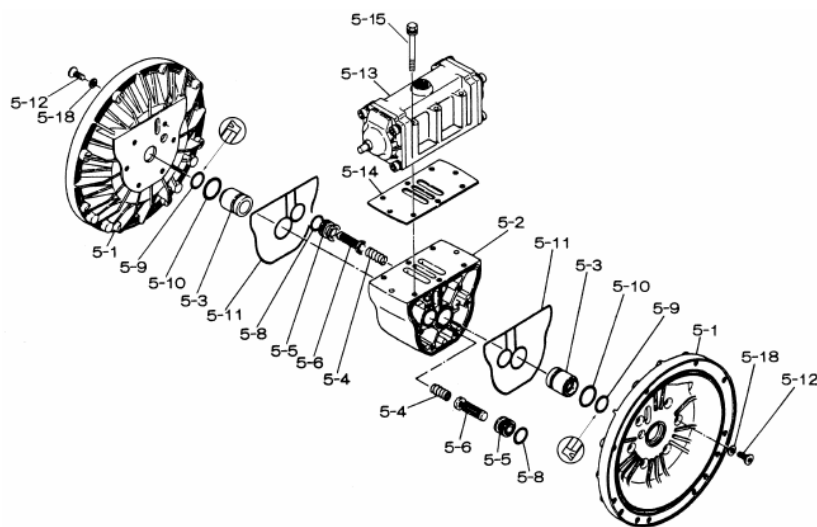

Yamada America, Inc.
 955 East Algonquin Rd
 Arlington Heights, IL 60005
 Phone: 847.631.9200
 Fax: 847.631.9273
 www.yamadapump.com

Model: NDP-40BFT
Part # 852871

Reference No.	Description	Q'ty	Part No.
1	Out Chamber	2	713156
2	In Manifold	1	713168
3	Out Manifold	1	713165
5	Body Assembly	1	803111
7	Center Rod	1	711939
8	Center Disk	2	707817
9	Center Disk	2	713389
10	Diaphragm	2	770814
11	Valve Seat	4	711908
12	Ball	4	770692
14	Ball Valve	1	684321
15	Elbow	1	682523
16	Bushing	1	684339
19	Pump Base	2	711911
20	Cushion	4	771402
21	Nut	2	706128
22	Coned Disk Spring	2	682740
23	Bolt	16	611180
23a	Wave Spring Washer	16	631917
24	Plain Washer	4	631014
25	Wave Spring Washer	4	631917
26	Bolt	12	611202
27	Plain Washer	12	631015
28	Spring Lock Washer	12	631918
29	Nut	12	627014
33	Bolt	4	611175
34	Nut	4	627013
35	Bolt	4	611149
36	Nut with Flange	4	682276
40	O-ring	4	643065
41T	O-ring	4	643015
51	Cushion	2	770582
53T	O-ring	4	643136

Repair Kits			
K40-MT Liquid Side Kit includes the following:			
10	Diaphragm	2	770814
12	Ball	4	770692
40	O-ring	4	643065
53T	O-ring	4	643136
41T	O-ring	4	643015
K45-AM Air Side Kit includes the following:			
5-3	Throat Bearing	2	772689
5-4	Spring	2	711937
5-5	Valve Seat	2	771740
5-6	Pilot Valve Assembly	2	832162
5-8	O-ring	7	640020
5-9	Packing	2	685444
5-10	O-ring	2	640029
5-11	Gasket	2	771742
5-14	Gasket	1	771712
5-13-8	Gasket	2	771738
5-13-12 Seal	Seal Ring	15	771732
5-13-12 Sleeve	Sleeve Assembly	1	803675

Body Assembly 803111

Reference No.	Description	Q'ty	Part No.
5-1	Air Chamber	2	711933
5-2	Body	1	711936
5-3	Throat Bearing	2	772689
5-4	Spring	2	711937
5-5	Pilot Valve Seat	2	771740
5-6	Pilot Valve Assembly	2	832162
5-8	O-ring	2	640020
5-9	Packing	2	685444
5-10	O-ring	2	640029
5-11	Gasket	2	771742
5-12	Flat Head Bolt	12	683812
5-13	Valve Body Assembly	1	802971
5-14	Gasket	1	771712
5-15	Bolt	6	684240
5-18	Plain Washer	12	684987