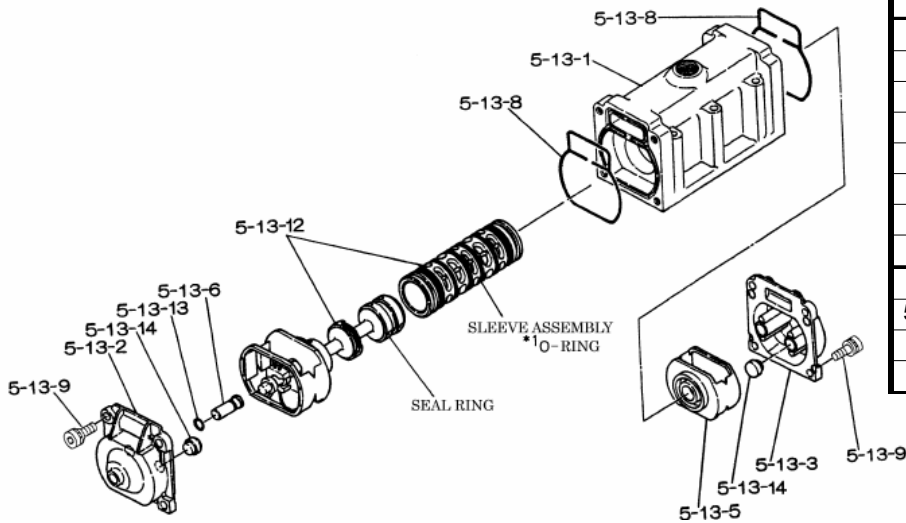

Repair Kits
K40-PN Liquid Side Kit includes the following:

10	Diaphragm	2	771700
12	Ball	4	770584
53	O-ring	4	640136
40	O-ring	4	640064

K45-AM Air Side Kit includes the following:

5-3	Throat Bearing	2	772689
5-4	Spring	2	711937
5-5	Valve Seat	2	771740
5-6	Pilot Valve Assembly	2	832162
5-8	O-ring	7	640020
5-9	Packing	2	685444
5-10	O-ring	2	640029
5-11	Gasket	2	771742
5-14	Gasket	1	771712
5-13-8	Gasket	2	771738
5-13-12 Seal	Seal Ring	15	771732
5-13-12 Sleeve	Sleeve Assembly	1	803675

Body Assembly 803111

Reference No.	Description	Q'ty	Part No.
5-1	Air Chamber	2	711933
5-2	Body	1	711936
5-3	Throat Bearing	2	772689
5-4	Spring	2	711937
5-5	Pilot Valve Seat	2	771740
5-6	Pilot Valve Assembly	2	832162
5-8	O-ring	2	640020
5-9	Packing	2	685444
5-10	O-ring	2	640029
5-11	Gasket	2	771742
5-12	Flat Head Bolt	12	683812
5-13	Valve Body Assembly	1	802971
5-14	Gasket	1	771712
5-15	Bolt	6	684240
5-18	Plain Washer	12	684987

Yamada America, Inc.
 955 East Algonquin Rd
 Arlington Heights, IL 60005
 Phone: 847.631.9200
 Fax: 847.631.9273
 www.yamadapump.com

802971 Valve Body Assembly			
Reference			
No.	Description	Q'ty	Part No.
5-13-1	Valve Body	1	711931
5-13-2	Cap A	1	580999
5-13-3	Cap B	1	581000
5-13-5	Spring Stopper	1	771735
5-13-6	Reset Button	1	712976
5-13-8	Gasket	2	771738
5-13-9	Bolt	8	685036
5-13-12	C Spool Valve Assy.	1	803115
5-13-12 Seal	Seal Ring	15	771732
5-13-12 Sleeve	Sleeve Assembly	1	803675
5-13-13	O-ring	1	640005
5-13-14	Cushion	4	684128