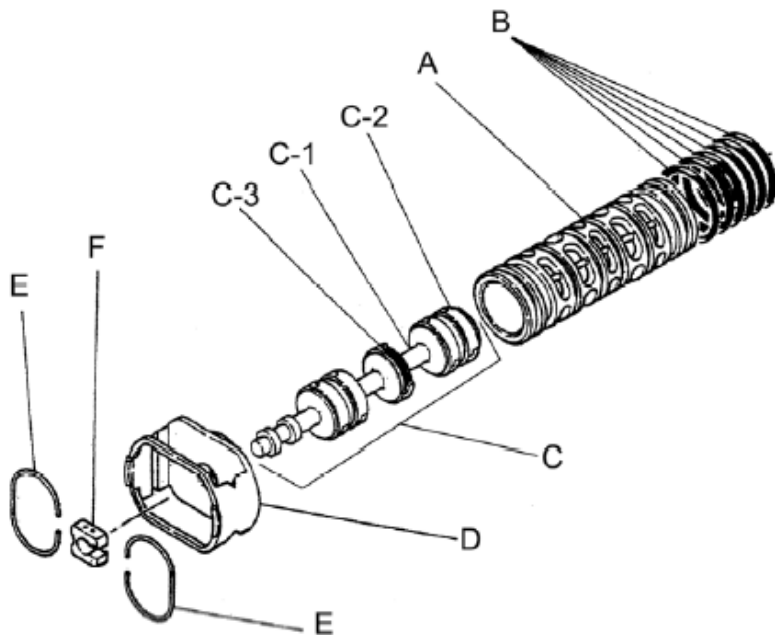

Repair Kits
K40-PN Liquid Side Kit includes the following:

10	Diaphragm	2	771700
12	Ball	4	770584
53	O-ring	4	640136
40	O-ring	4	640064

K45-AM Air Side Kit includes the following:

5-3	Throat Bearing	2	772689
5-4	Spring	2	711937
5-5	Valve Seat	2	771740
5-6	Pilot Valve Assembly	2	832162
5-8	O-ring	7	640020
5-9	Packing	2	685444
5-10	O-ring	2	640029
5-11	Gasket	2	771742
5-14	Gasket	1	771712
5-13-8	Gasket	2	771738
5-13-12 Seal	Seal Ring	15	771732
5-13-12 Sleeve	Sleeve Assembly	1	803675

Body Assembly 803111

Reference No.	Description	Q'ty	Part No.
5-1	Air Chamber	2	711933
5-2	Body	1	711936
5-3	Throat Bearing	2	772689
5-4	Spring	2	711937
5-5	Pilot Valve Seat	2	771740
5-6	Pilot Valve Assembly	2	832162
5-8	O-ring	2	640020
5-9	Packing	2	685444
5-10	O-ring	2	640029
5-11	Gasket	2	771742
5-12	Flat Head Bolt	12	683812
5-13	Valve Body Assembly	1	802971
5-14	Gasket	1	771712
5-15	Bolt	6	684240
5-18	Plain Washer	12	684987

Yamada America, Inc.
 955 East Algonquin Rd
 Arlington Heights, IL 60005
 Phone: 847.631.9200
 Fax: 847.631.9273
 www.yamadapump.com

802971 Valve Body Assembly			
Reference			
No.	Description	Q'ty	Part No.
5-13-1	Valve Body	1	711931
5-13-2	Cap A	1	580999
5-13-3	Cap B	1	581000
5-13-5	Spring Stopper	1	771735
5-13-6	Reset Button	1	712976
5-13-8	Gasket	2	771738
5-13-9	Bolt	8	685036
5-13-12	C Spool Valve Assy.	1	803115
5-13-12 Seal	Seal Ring	15	771732
5-13-12 Sleeve	Sleeve Assembly	1	803675
5-13-13	O-ring	1	640005
5-13-14	Cushion	4	684128