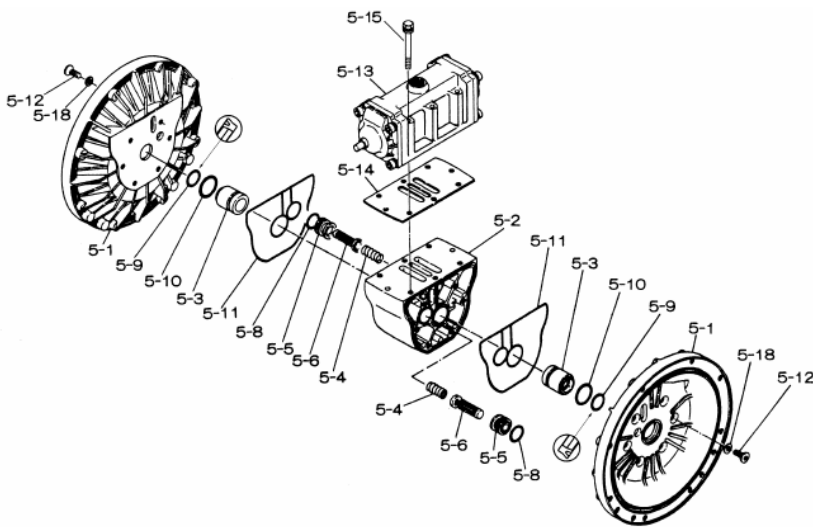

Yamada America, Inc.
955 East Algonquin Rd
Arlington Heights, IL 60005
Phone: 847.631.9200
Fax: 847.631.9273
www.yamadapump.com

Model: NDP-40BPN
Part # 852226

Reference No.	Description	Q'ty	Part No.
1	Out Chamber	2	780147
2	In Manifold	2	780244
3	Out Manifold	2	780150
4	Center Manifold	2	780248
5	Body Assembly	1	803111
7	Center Rod	1	711900
8	Center Disk	2	711902
9	Center Disk	2	771725
10	Diaphragm	2	771700
11	Valve Seat	4	772096
12	Ball	4	770584
14	Ball Valve	1	684321
15	Elbow	1	682523
16	Bushing	1	684339
19	Stand Body	2	711925
20	Cushion	4	771865
23	Bolt	16	686156
24	Plain Washer	68	631330
25	Spring Lock Washer	44	680257
26	Bolt	16	621183
33	Bolt	4	621179
34	Nut	24	628013
35	Bolt	4	621149
36	Nut with Flange	4	683837
37	Bolt	8	683542
39	O-ring	4	640060
40	O-ring	4	640064
46	Cap	4	683641
51	Cushion	2	770582
53	O-ring	4	640136

Repair Kits
K40-PN Liquid Side Kit includes the following:

10	Diaphragm	2	771700
12	Ball	4	770584
53	O-ring	4	640136
40	O-ring	4	640064

K45-AM Air Side Kit includes the following:

5-3	Throat Bearing	2	772689
5-4	Spring	2	711937
5-5	Valve Seat	2	771740
5-6	Pilot Valve Assembly	2	832162
5-8	O-ring	7	640020
5-9	Packing	2	685444
5-10	O-ring	2	640029
5-11	Gasket	2	771742
5-14	Gasket	1	771712
5-13-8	Gasket	2	771738
5-13-12 Seal	Seal Ring	15	771732
5-13-12 Sleeve	Sleeve Assembly	1	803675

Body Assembly 803111

Reference No.	Description	Q'ty	Part No.
5-1	Air Chamber	2	711933
5-2	Body	1	711936
5-3	Throat Bearing	2	772689
5-4	Spring	2	711937
5-5	Pilot Valve Seat	2	771740
5-6	Pilot Valve Assembly	2	832162
5-8	O-ring	2	640020
5-9	Packing	2	685444
5-10	O-ring	2	640029
5-11	Gasket	2	771742
5-12	Flat Head Bolt	12	683812
5-13	Valve Body Assembly	1	802971
5-14	Gasket	1	771712
5-15	Bolt	6	684240
5-18	Plain Washer	12	684987