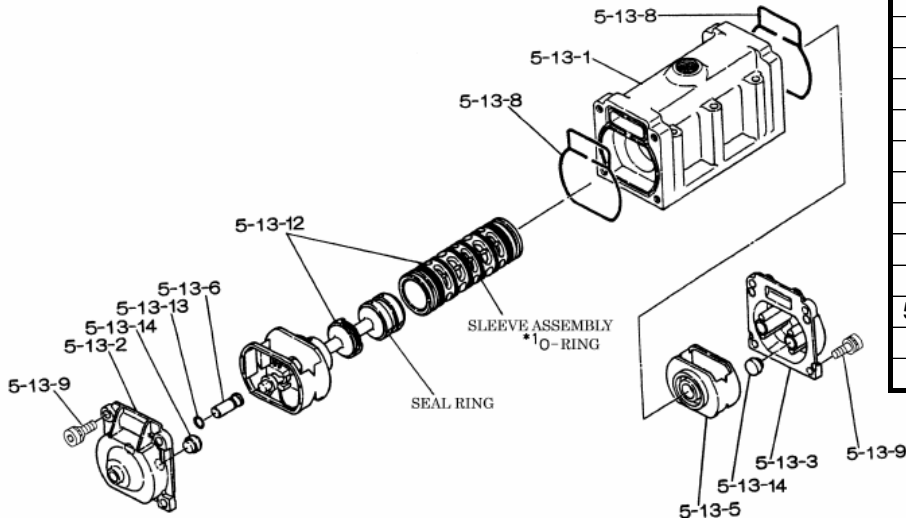

802971 Valve Body Assembly			
Reference			
No.	Description	Q'ty	Part No.
5-13-1	Valve Body	1	711931
5-13-2	Cap A	1	580999
5-13-3	Cap B	1	581000
5-13-5	Spring Stopper	1	771735
5-13-6	Reset Button	1	712976
5-13-8	Gasket	2	771738
5-13-9	Bolt	8	685036
5-13-12	C Spool Valve Assy.	1	803115
5-13-12 Seal	Seal Ring	15	771732
5-13-12 Sleeve	Sleeve Assembly	1	803675
5-13-13	O-ring	1	640005
5-13-14	Cushion	4	684128