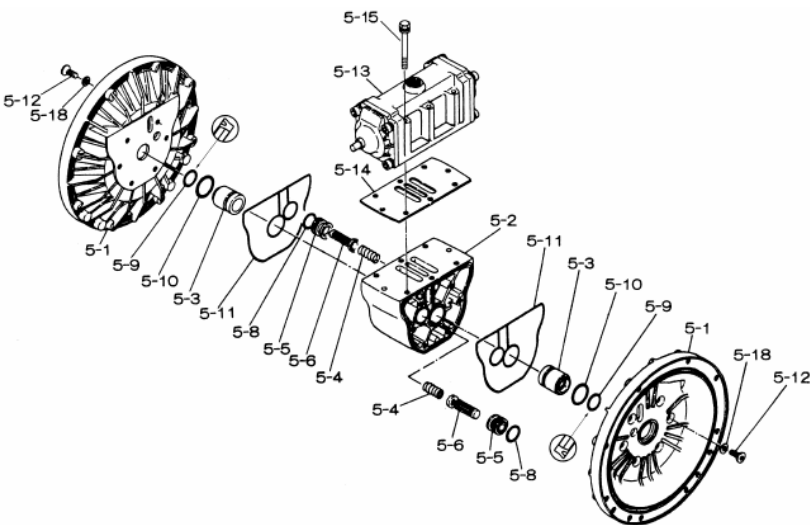

**Note:**  
Letter "T" is for PTFE fitted pumps only.  
Letter "A" connects with "A".  
Letter "B" connects with "B".

**Model: NDP-80BPS**  
**Part # 852727**

Yamada America, Inc.  
955 East Algonquin Rd  
Arlington Heights, IL 60005  
Phone: 847.631.9200  
Fax: 847.631.9273  
www.yamadapump.com

Reference No.	Description	Q'ty	Part No.
1	Out Chamber	2	780149
2	In Manifold	2	780246
3	Out Manifold	2	780152
4	Center Manifold	2	780250
5	Body Assembly	1	803113
7	Center Rod	1	711901
8	Center Disk	2	711906
9	Center Disk	2	780064
10	Diaphragm	2	771977
11	Valve Seat	4	772098
12	Ball	4	773174
13	Valve Guide	4	772099
14	Ball Valve	1	684322
15	Elbow	1	682523
19	Stand Body	2	711927
20	Cushion	4	771865
23	Bolt	20	683543
24	Plain Washer	32	631330
25	Spring Lock Washer	32	680257
26	Bolt	16	621213
27	Plain Washer	32	631331
28	Spring Lock Washer	24	680607
29	Nut	24	628014
33	Bolt	8	621179
35	Bolt	4	621149
36	Nut with Flange	4	683837
37	Bolt	8	683544
39	O-ring	4	684123
40	O-ring	4	684125
41T	N/A	-	-
42	Bolt	4	683552
46	Cap	4	683641
47	Protector A	32	771789
48	Protector B	24	771790
53T	N/A	-	-

**Repair Kits**

K80-PS Liquid Side Kit includes the following:			
10	Diaphragm	2	771977
12	Ball	4	773174
53	O-ring	4	685443
40	O-ring	4	684125

**K80-AM Air Side Kit includes the following:**

5-3	Throat Bearing	2	772689
5-4	Spring	2	711937
5-5	Valve Seat	2	771740
5-6	Pilot Valve Assembly	2	832163
5-8	O-ring	7	640020
5-9	Packing	2	685444
5-10	O-ring	2	640029
5-11	Gasket	2	771742
5-14	Gasket	1	771712
5-13-8	Gasket	2	771738
5-13-12 Seal	Seal Ring	15	771732
5-13-12 Sleeve	Sleeve Assembly	1	803675