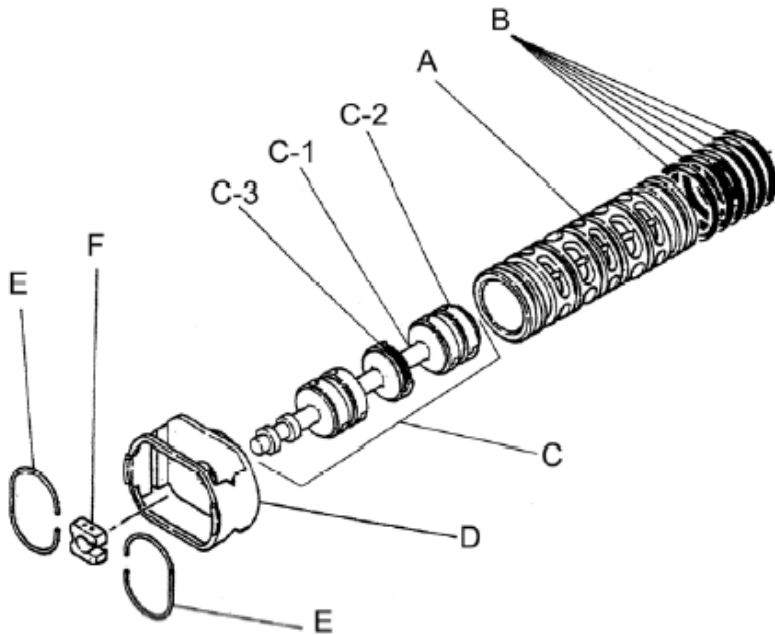

803115 Air Valve Assembly (5-13-12)			
Reference			
No.	Description	Q'ty	Part No.
A	Sleeve	1	803675
B	O-ring	6	640036
C	Spool Assembly	1	803114
C-1	Spool	1	771733
C-2	Seal Ring	15	771732
C-3	O-ring	5	640020
D	Spring Retainer	1	771735
E	C-Spring	2	711932
F	Block	1	771734

Yamada America, Inc.
955 East Algonquin Rd
Arlington Heights, IL 60005
Phone: 847.631.9200
Fax: 847.631.9273
www.yamadapump.com