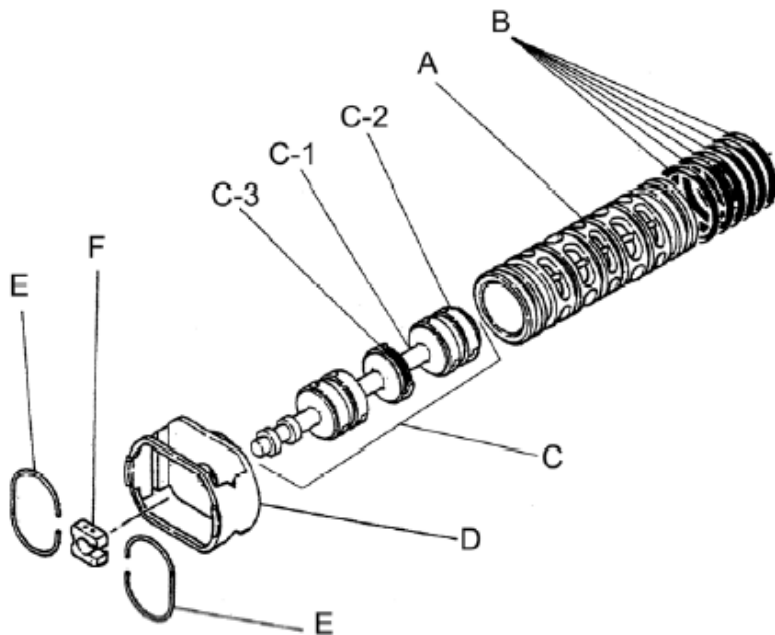

803115 Air Valve Assembly (5-13-12)			
Reference			
No.	Description	Q'ty	Part No.
A	Sleeve	1	803675
B	O-ring	6	640036
C	Spool Assembly	1	803114
C-1	Spool	1	771733
C-2	Seal Ring	15	771732
C-3	O-ring	5	640020
D	Spring Retainer	1	771735
E	C-Spring	2	711932
F	Block	1	771734

Yamada America, Inc.
955 East Algonquin Rd
Arlington Heights, IL 60005
Phone: 847.631.9200
Fax: 847.631.9273
www.yamadapump.com