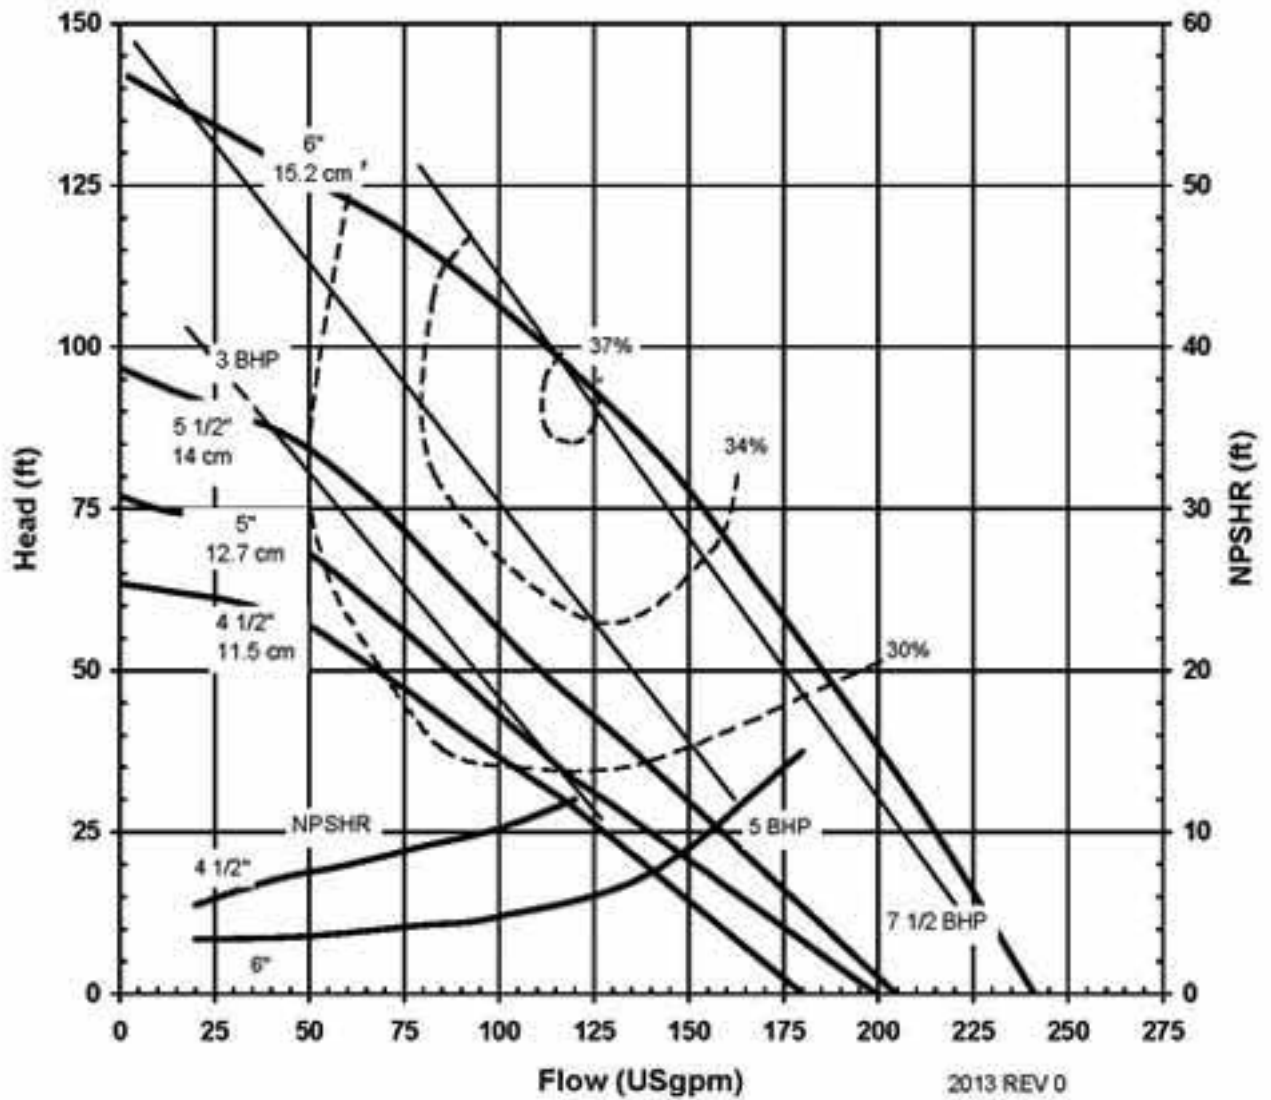

2012 REV 0
01/01/2009

KC SERIES
MODELS KC22 & 32
PERFORMANCE CURVE

MODEL KC22/32

3450 rpm, 60 Hz

Suction: 2" FNPT/3" FLANGE

Discharge: 2" MNPT/2" FLANGE

OPEN IMPELLER

2013 REV 0
1/27/2009