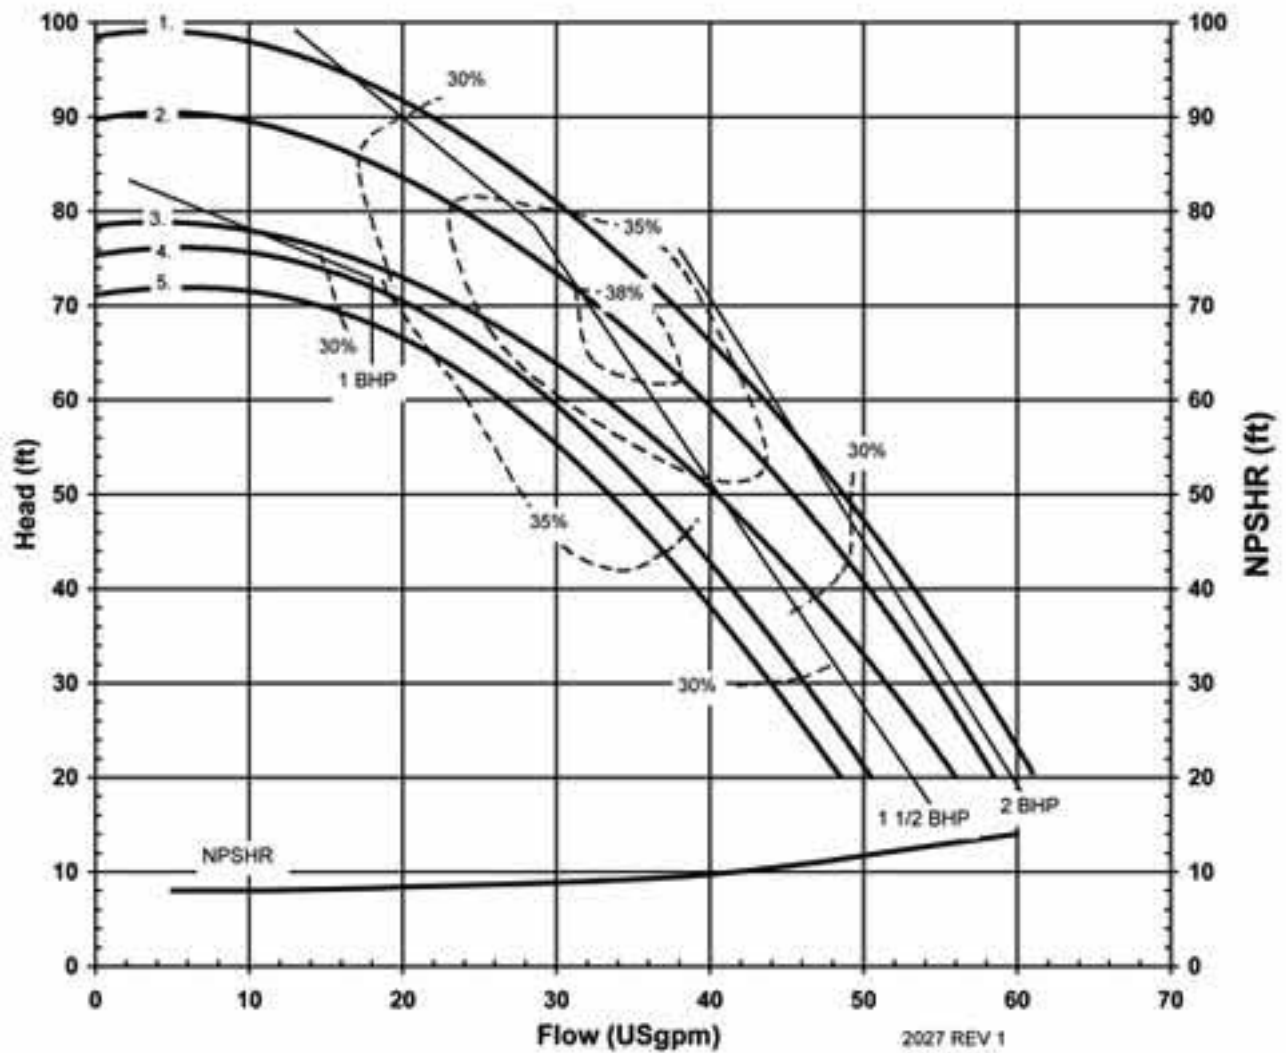

KC SERIES
MULTI-STAGE MODELS
PERFORMANCE CURVE

MODEL MSKC/MSVKC

3450 rpm, 60 Hz

Suction: 1 1/2" FNPT

Discharge: 1" MNPT

1. MSKC - 3.88"-3.88"
2. MSKC - 3.5"-3.88"
3. MSKC - 3.5"-3.5"
4. MSKC - 3.19"-3.5"
5. MSKC - 3.0"-3.5"

2027 REV 1
01/01/2009