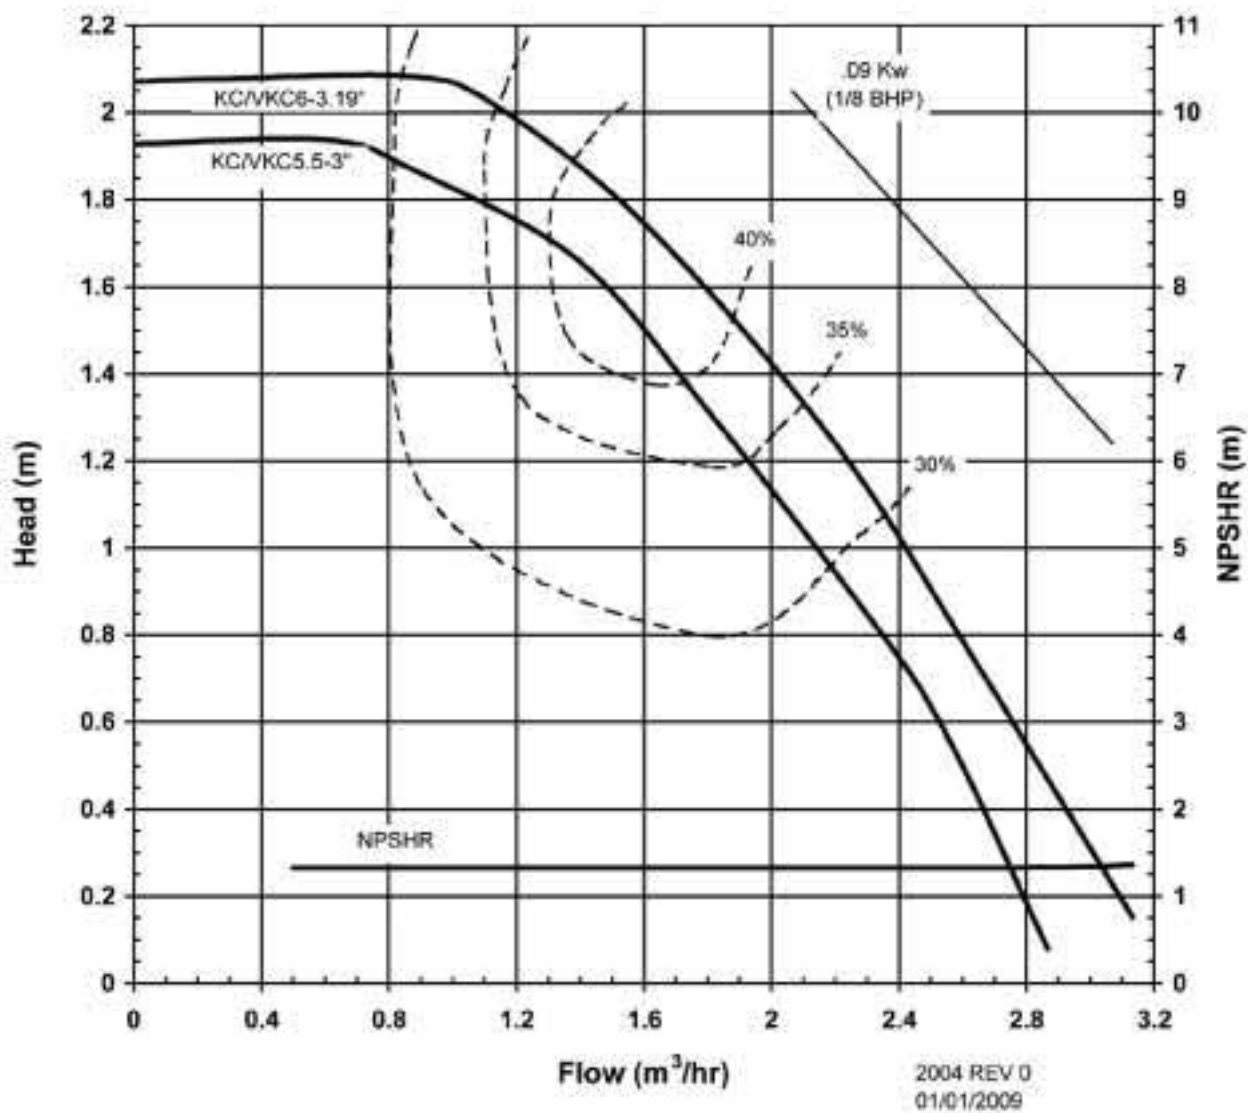

KC/VKC SERIES
MODEL KC/VKCS 5.5 & 6
PERFORMANCE CURVE

MODEL KC5.5/6
VKC5.5/6
1450 rpm, 50 Hz
Suction: 1" FNPT
Discharge: 3/4" MNPT