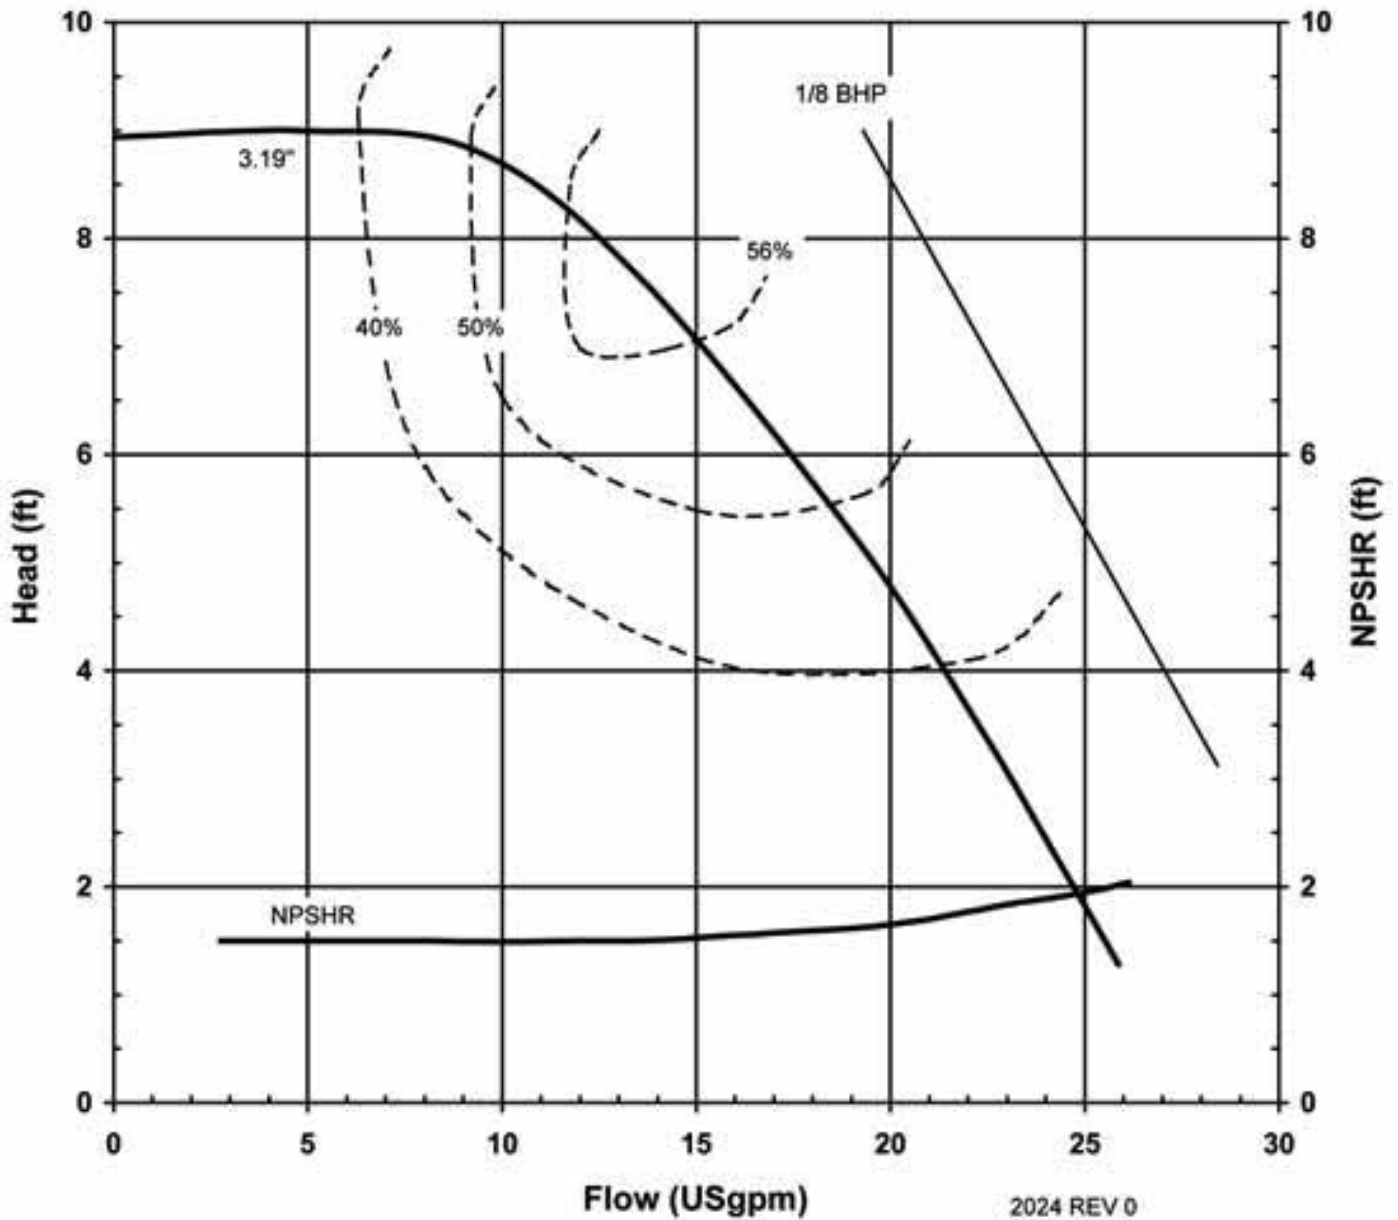

KC/VKC SERIES
MODELS KC/VKC 7
PERFORMANCE CURVE

**MODEL KC7
VKC7**
1725 rpm, 60 Hz
Suction: 1 1/2" FNPT
Discharge: 1" MNPT

2024 REV 0
01/01/2009