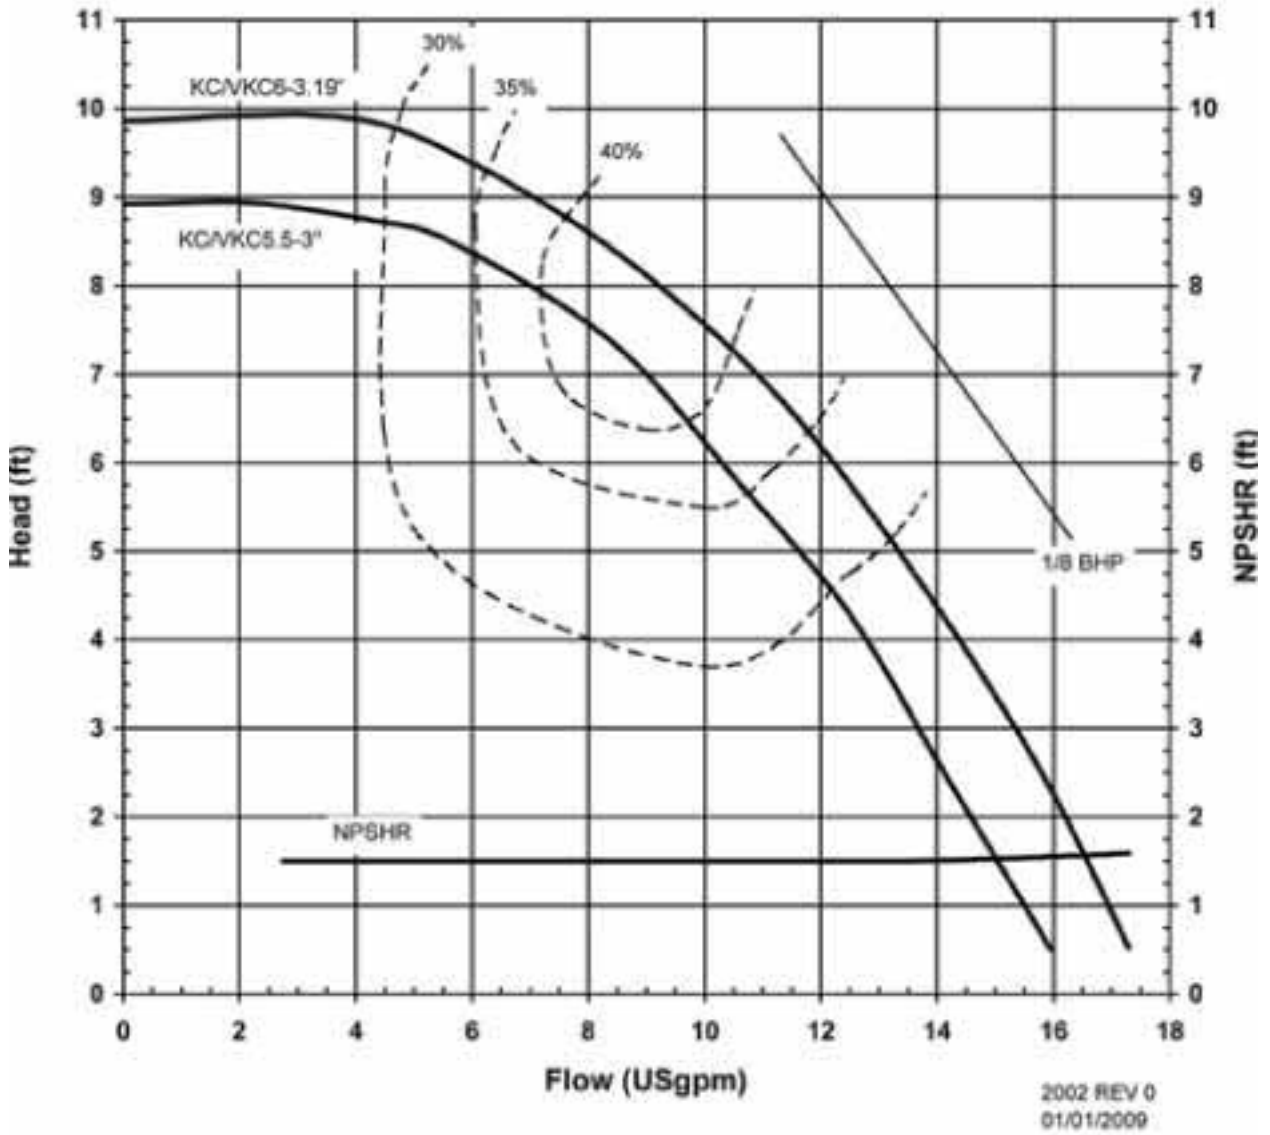

KC/VKC SERIES
MODELS KC/VKC 5.5 & 6
PERFORMANCE CURVE

MODEL KC5.5/6
VKC 5.5/6
1725 rpm, 60 Hz
Suction: 1" FNPT
Discharge: 3/4" MNPT