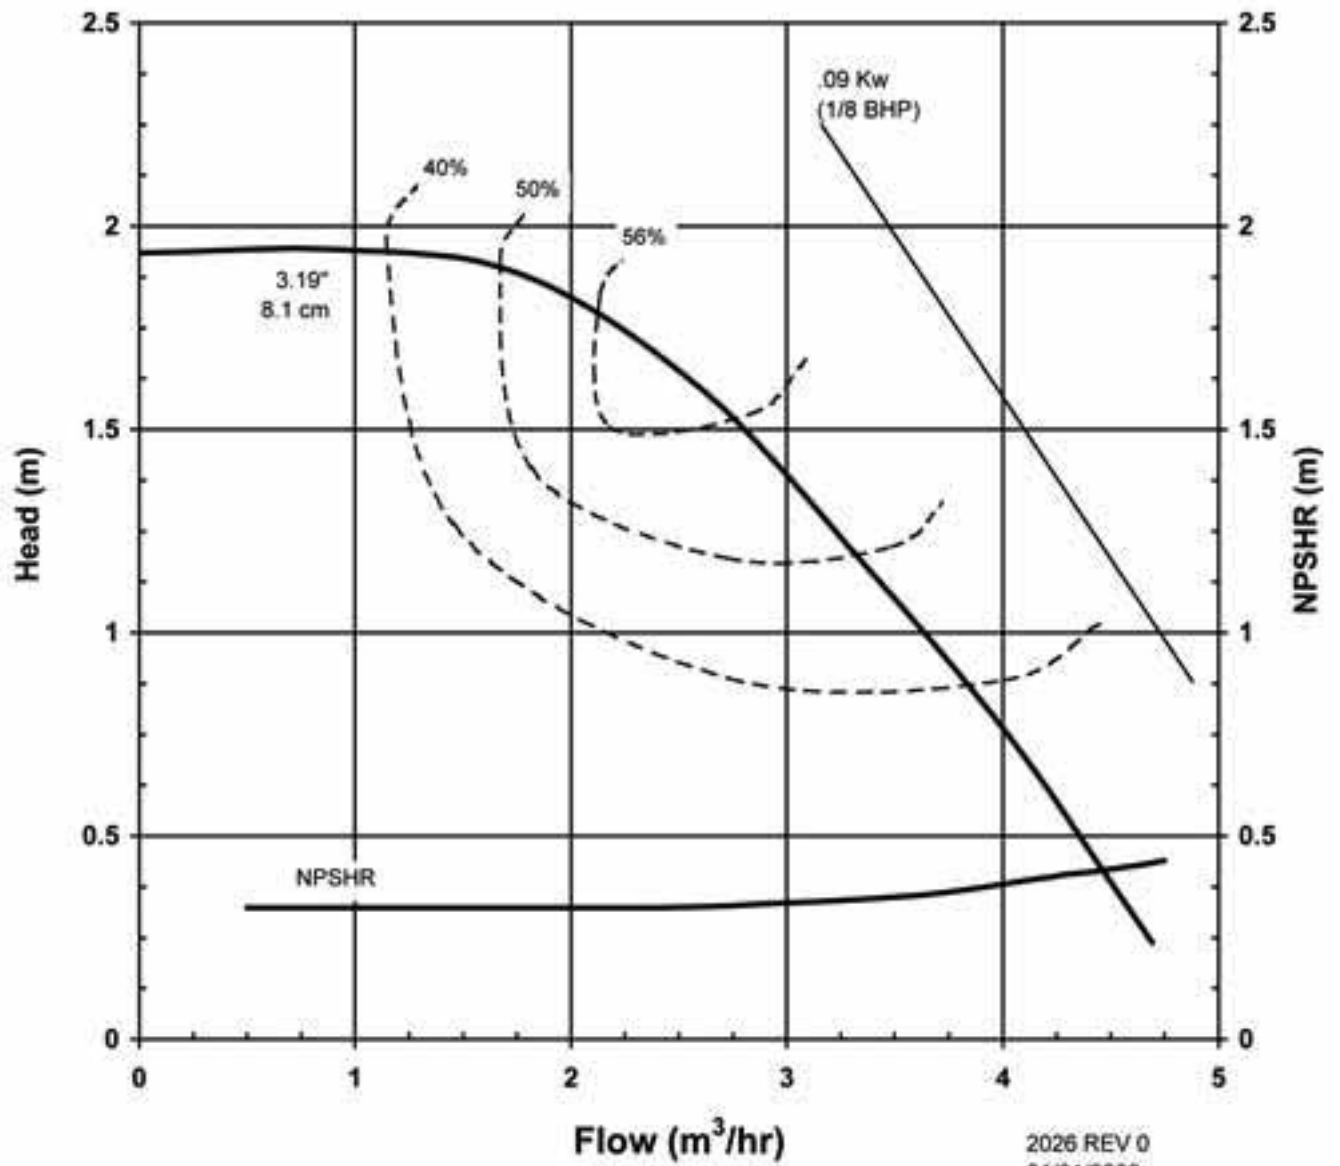

KC/VKC SERIES
MODELS KC/VKC 7
PERFORMANCE CURVE

**MODEL KC7
VKC7**
1450 rpm, 50 Hz
Suction: 1 1/2" FNPT
Discharge: 1" MNPT