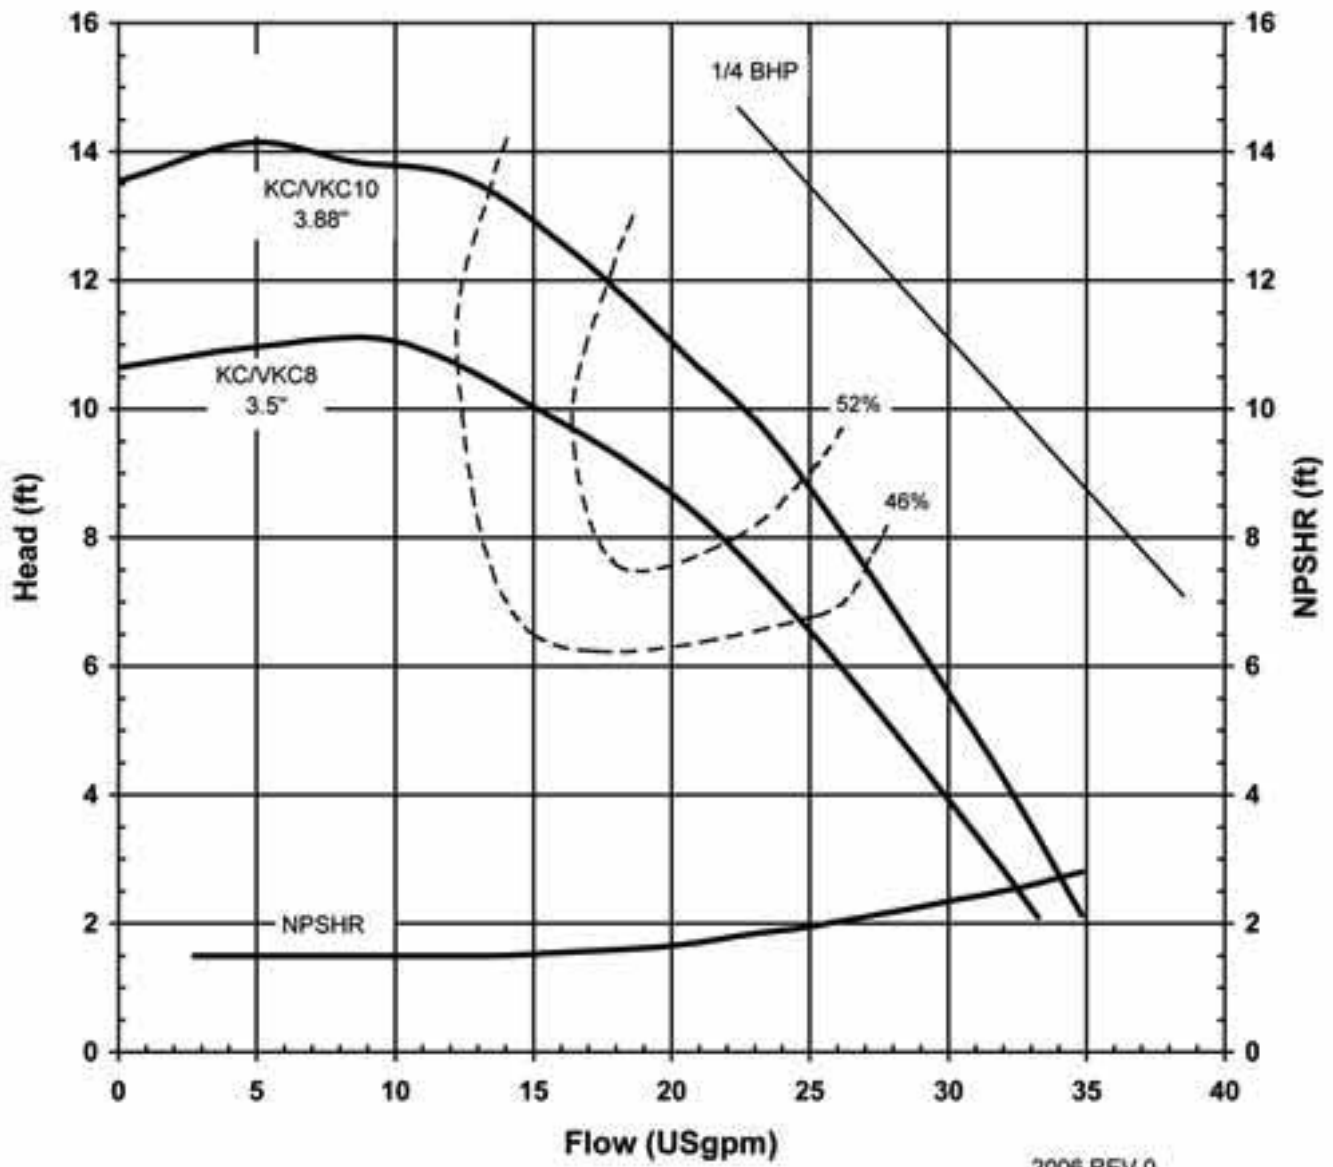

KC/VKC SERIES
MODELS KC/VKC 8 & 10
PERFORMANCE CURVE

**MODEL KC8/10
VKC8/10**

1725 rpm, 60 Hz
Suction: 1 1/2" FNPT
Discharge: 1" MNPT

2006 REV 0
101-01-2009