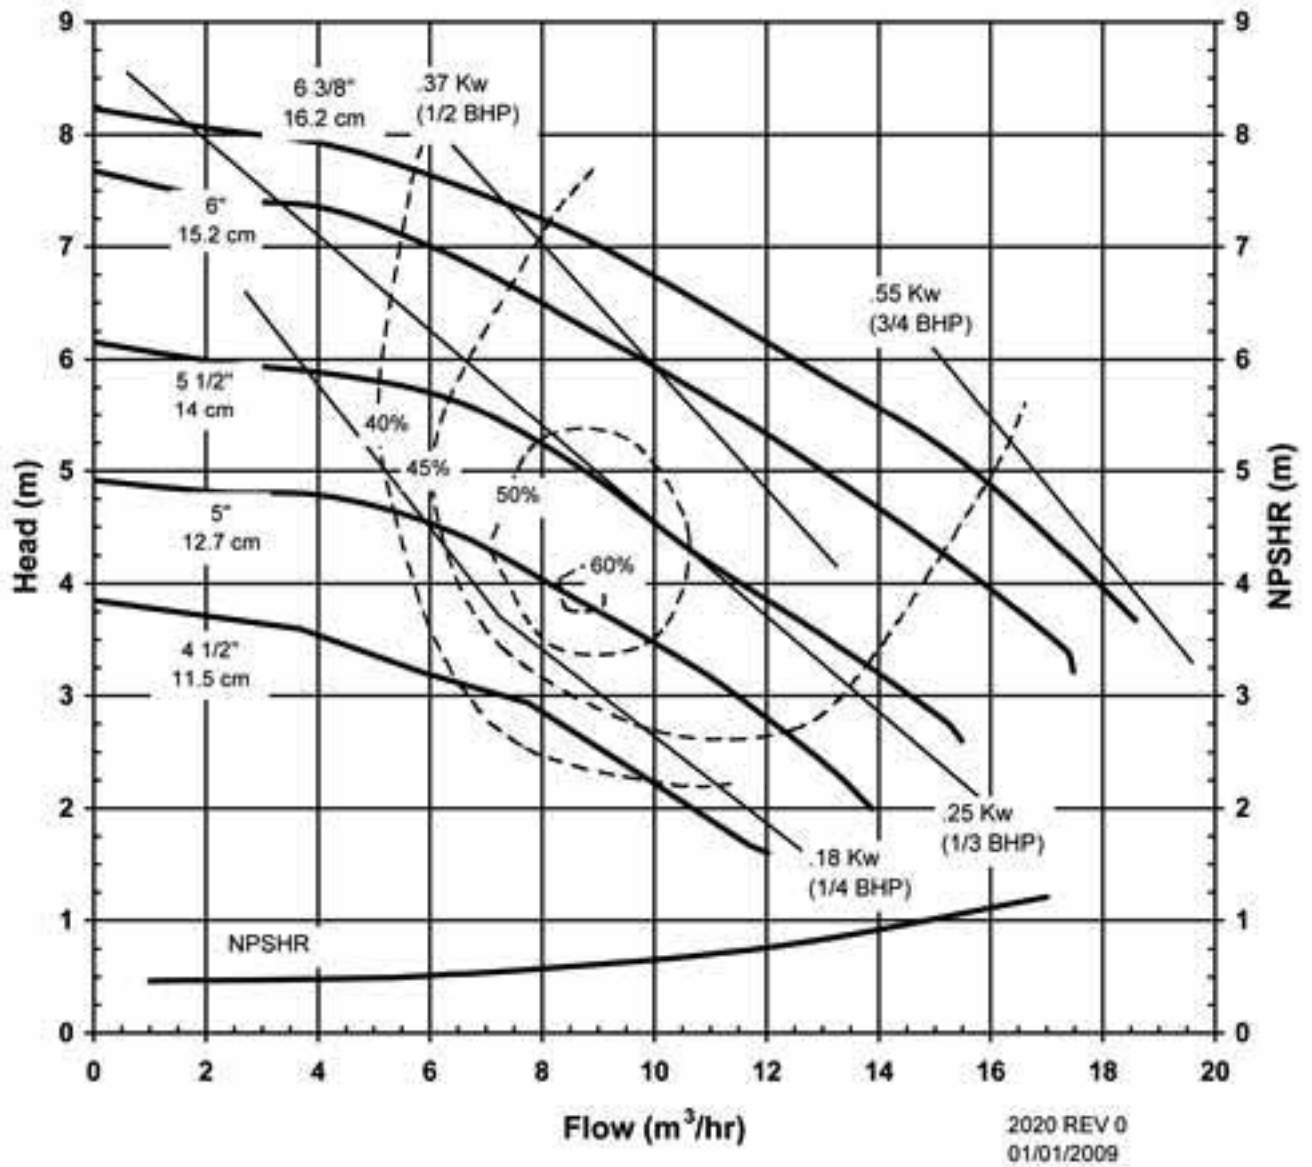

KC SERIES
MODELS KC22 & 32
PERFORMANCE CURVE

MODEL KC22/32
1450 rpm, 50 Hz
Suction: 2" FNPT/3" FLANGE
Discharge: 2" MNPT/2" FLANGE
CLOSED IMPELLER

KC SERIES
MULTI-STAGE MODELS
PERFORMANCE CURVE

MODEL MSKC/MSVKC