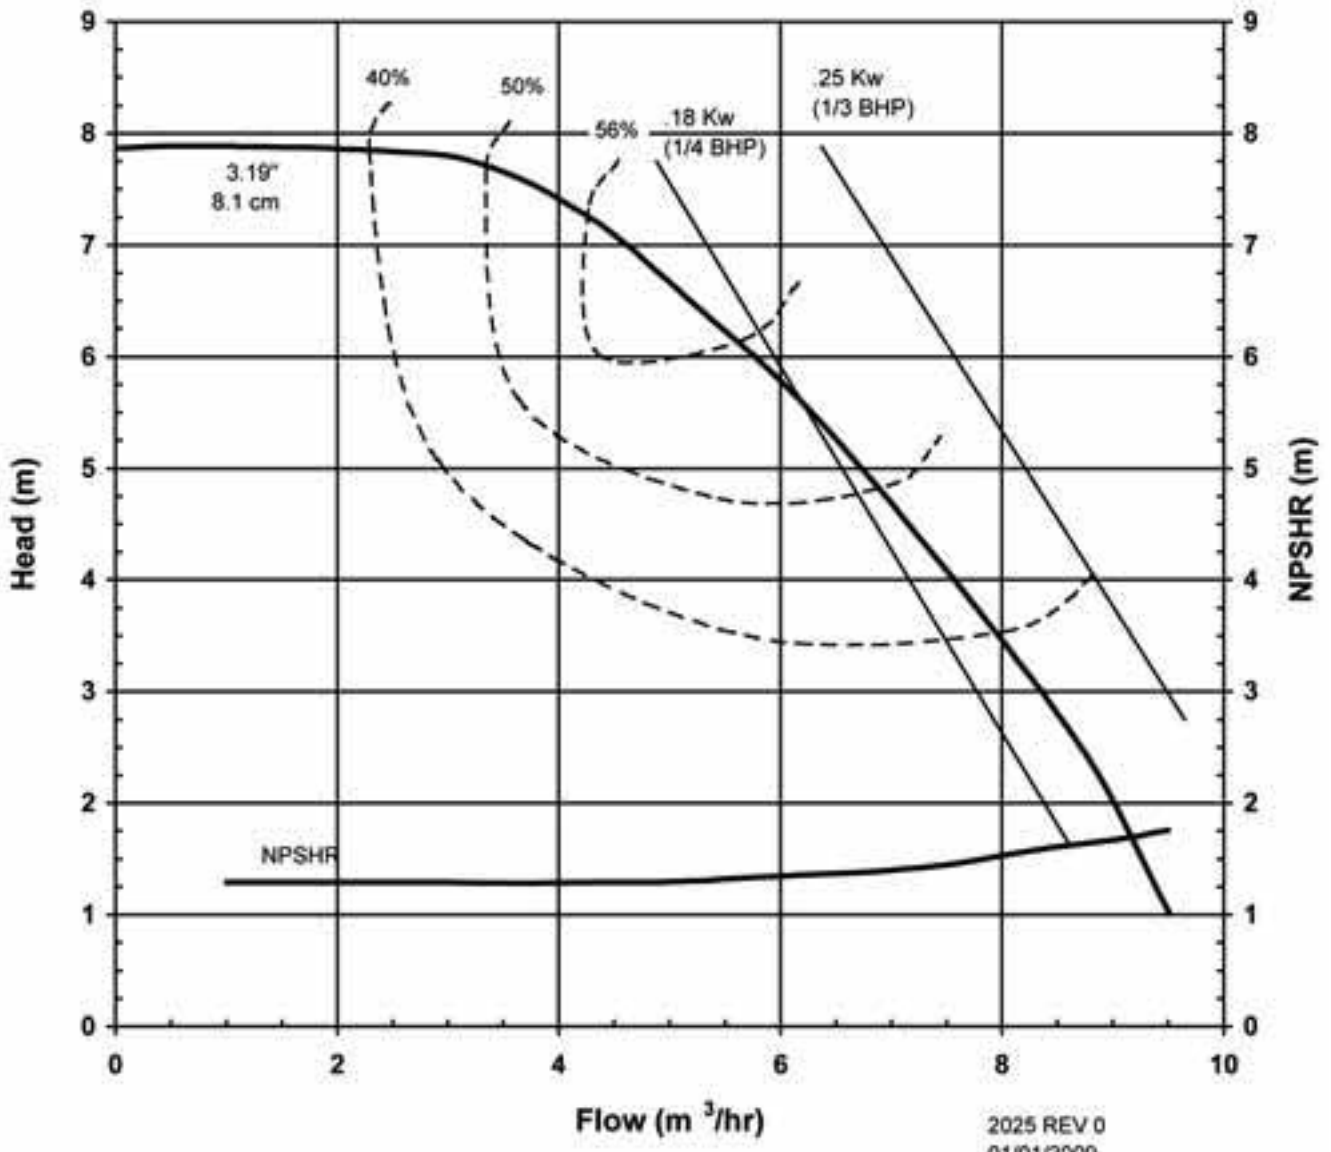

**MODEL KC7
VKC7**
1725 rpm, 60 Hz
Suction: 1 1/2" FNPT
Discharge: 1" MNPT

2024 REV 0
01/01/2009

KC/VKC SERIES
MODELS KC/VKC 7
PERFORMANCE CURVE

**MODEL KC7
VKC7**
2900 rpm, 50 Hz
Suction: 1 1/2" FNPT
Discharge: 1" MNPT