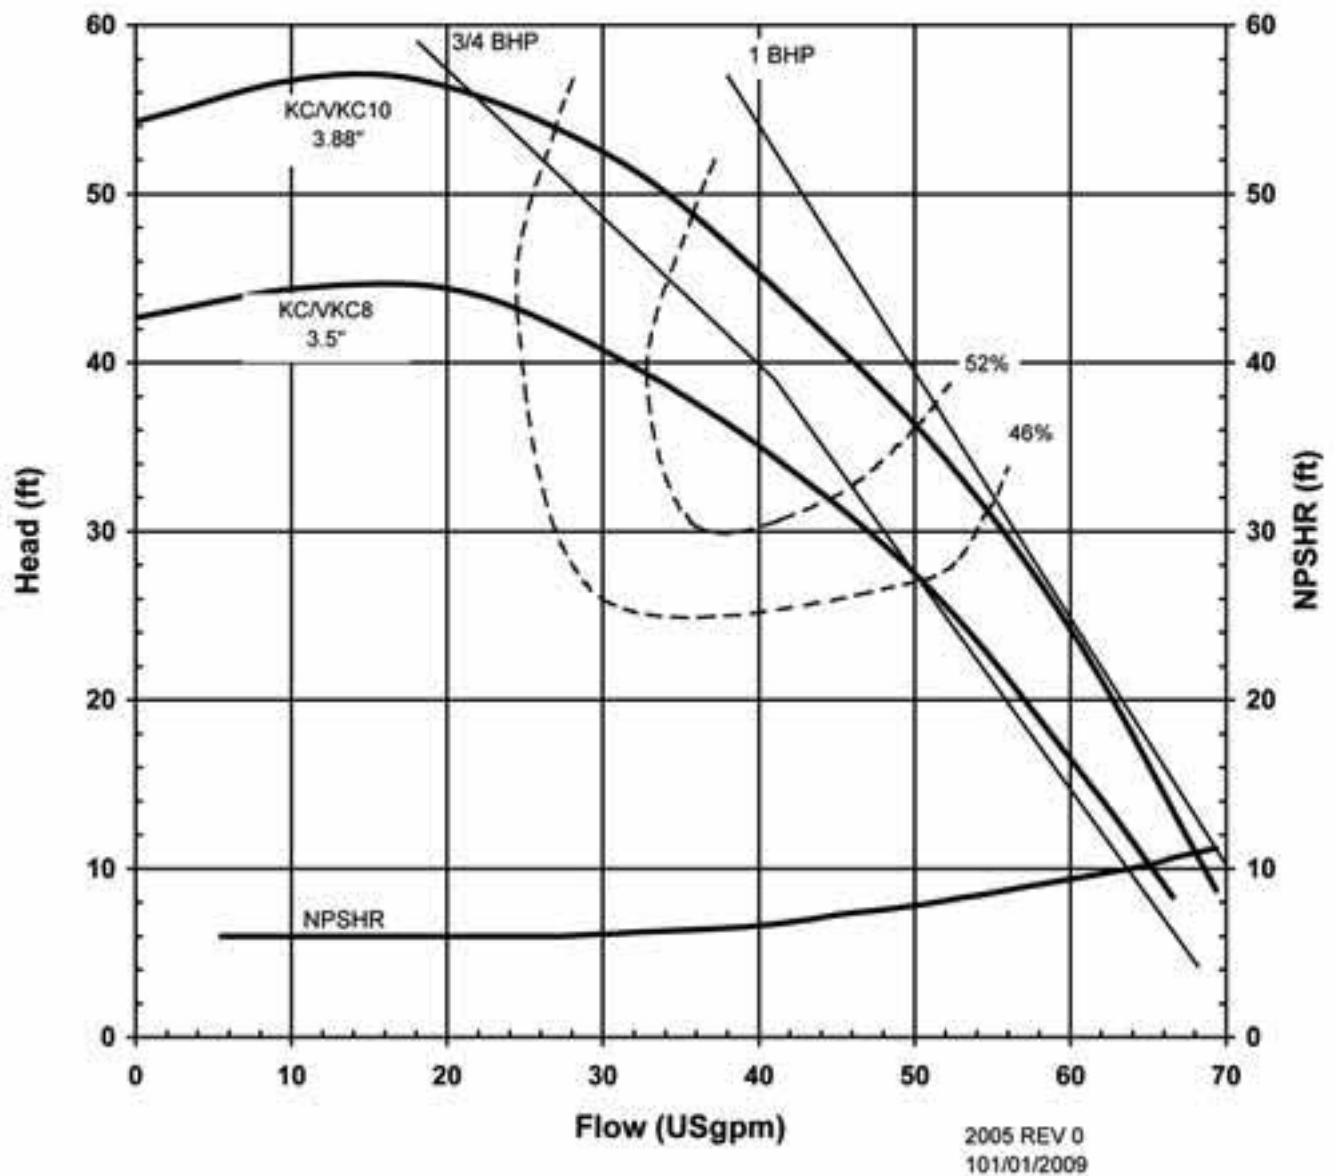

2025 REV 0
01/01/2009

KC/VKC SERIES
MODELS KC/VKC 7
PERFORMANCE CURVE

**MODEL KC7
VKC7**
1450 rpm, 50 Hz
Suction: 1 1/2" FNPT
Discharge: 1" MNPT

KC/VKC SERIES
MODEL KC/VKC 8 & 10
PERFORMANCE CURVE

**MODEL KC8/10
VKC8/10**
3450 rpm, 60 Hz
Suction: 1 1/2" FNPT
Discharge: 1" MNPT