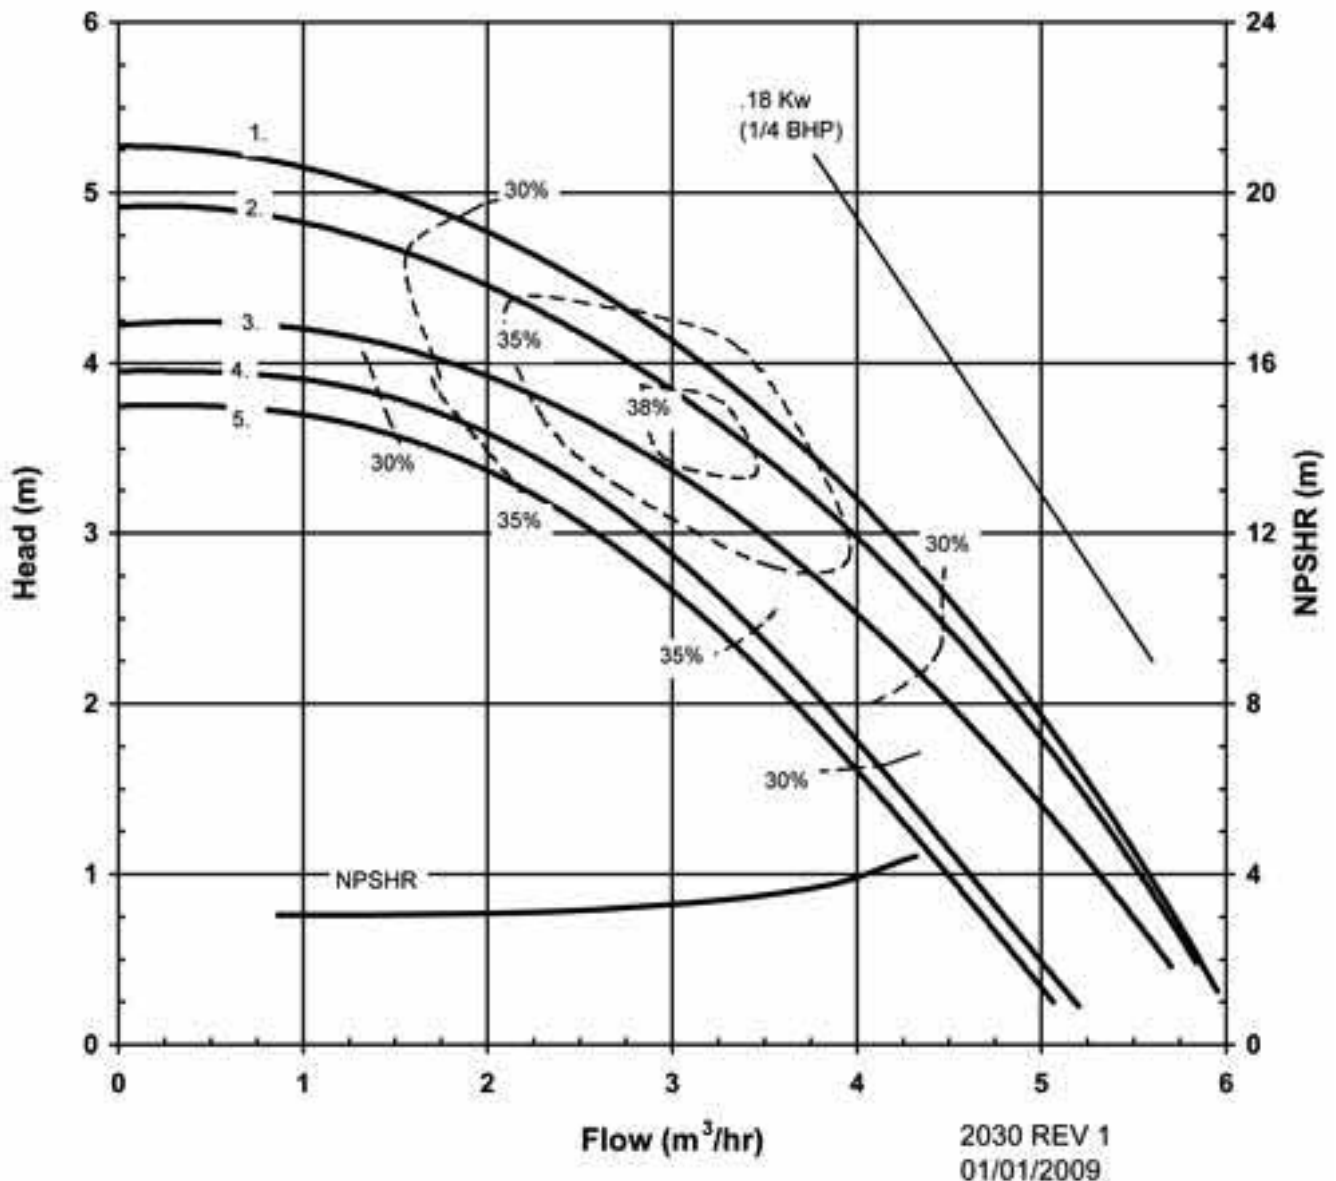

KC SERIES
MULTI-STAGE MODELS
PERFORMANCE CURVE

MODEL MSKC/MSVKC
1450 rpm, 50 Hz
Suction: 1 1/2" FNPT
Discharge: 1" MNPT

1. MSKC - 9.86cm-9.86cm
2. MSKC - 8.89cm-9.86cm
3. MSKC - 8.89cm-8.89cm
4. MSKC - 8.10cm-8.89cm
5. MSKC - 7.62cm-8.89cm

2030 REV 1
01/01/2009