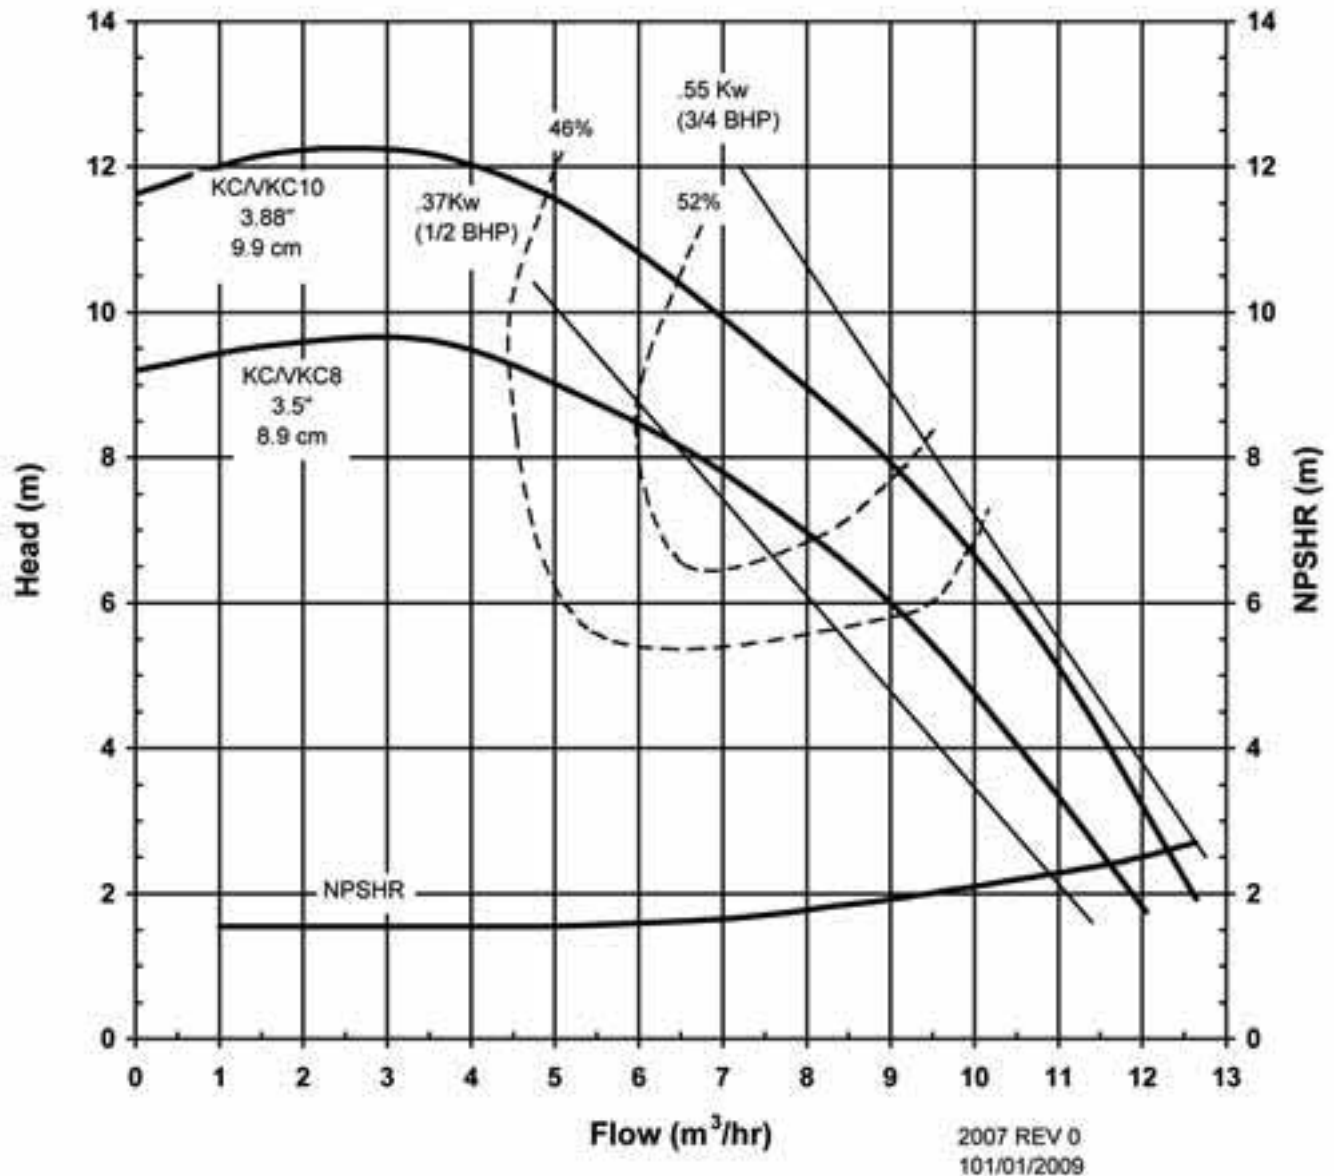

KC/VKC SERIES
MODELS KC/VKC 8 & 10
PERFORMANCE CURVE

MODEL KC8/10
VKC8/10
2900 rpm, 50 Hz
Suction: 1 1/2" FNPT
Discharge: 1" MNPT

2007 REV 0
101/01/2009