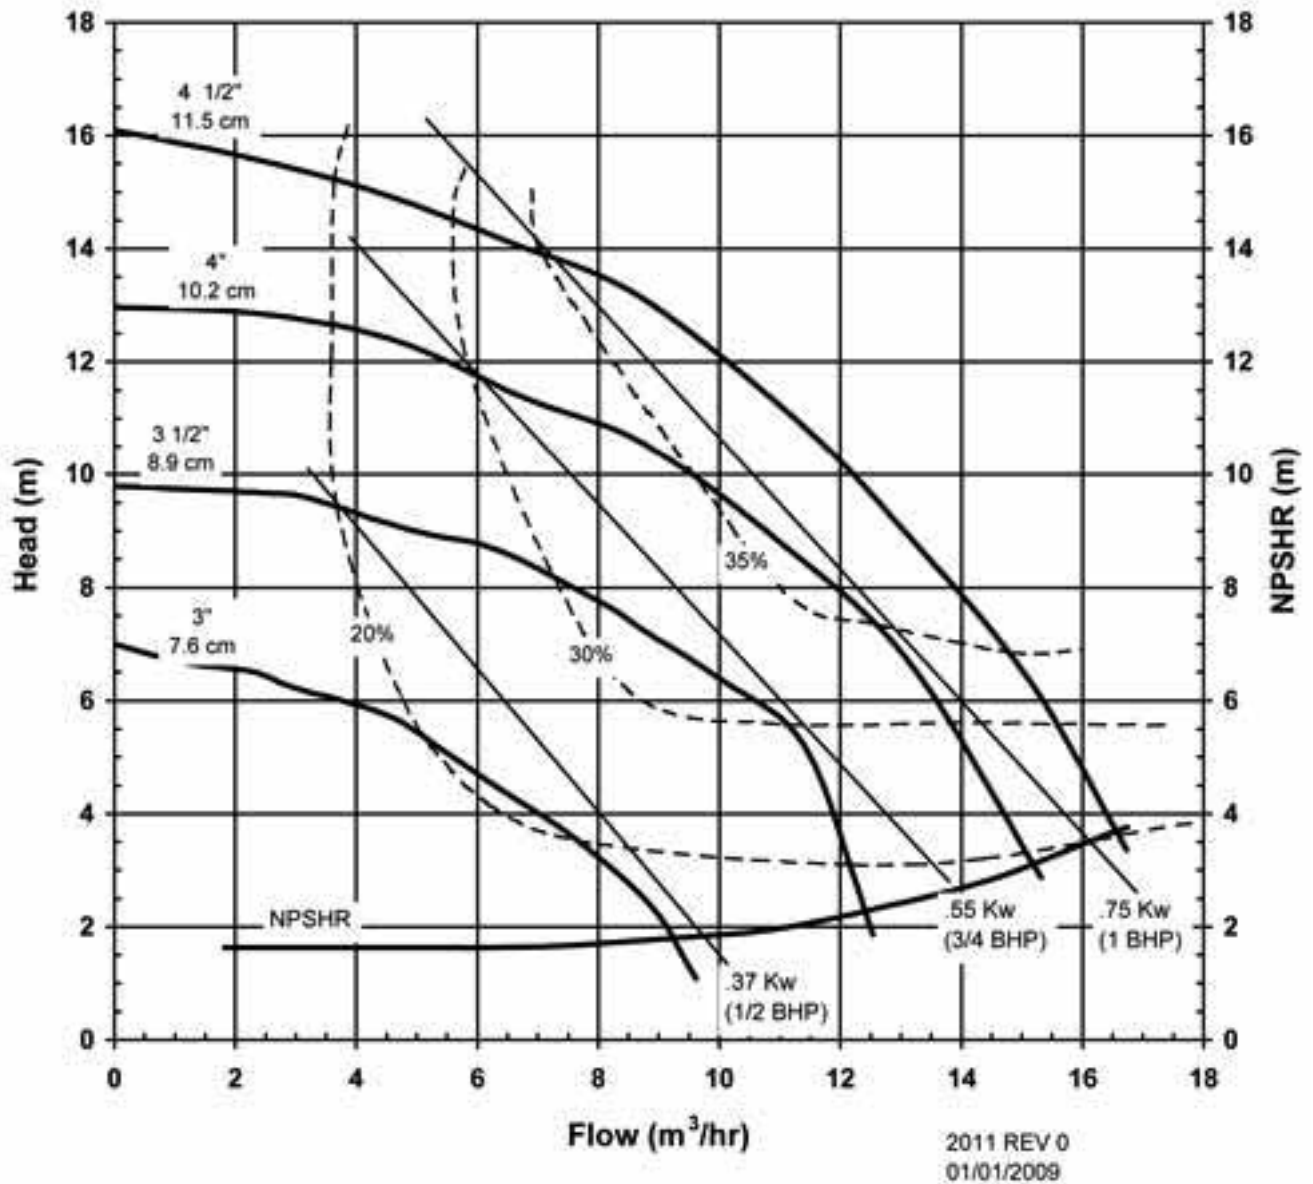

Suction: 1 1/2" FNPT

Discharge: 1 1/4" MNPT

KC SERIES
MODEL KC11
PERFORMANCE CURVE

MODEL KC11
2900 rpm, 50 Hz
Suction: 1 1/2" FNPT
Discharge: 1 1/4" MNPT

KC SERIES
MODEL KC11
PERFORMANCE CURVE

MODEL KC11
1450 rpm, 50 Hz
Suction: 1 1/2" FNPT
Discharge: 1 1/4" MNPT