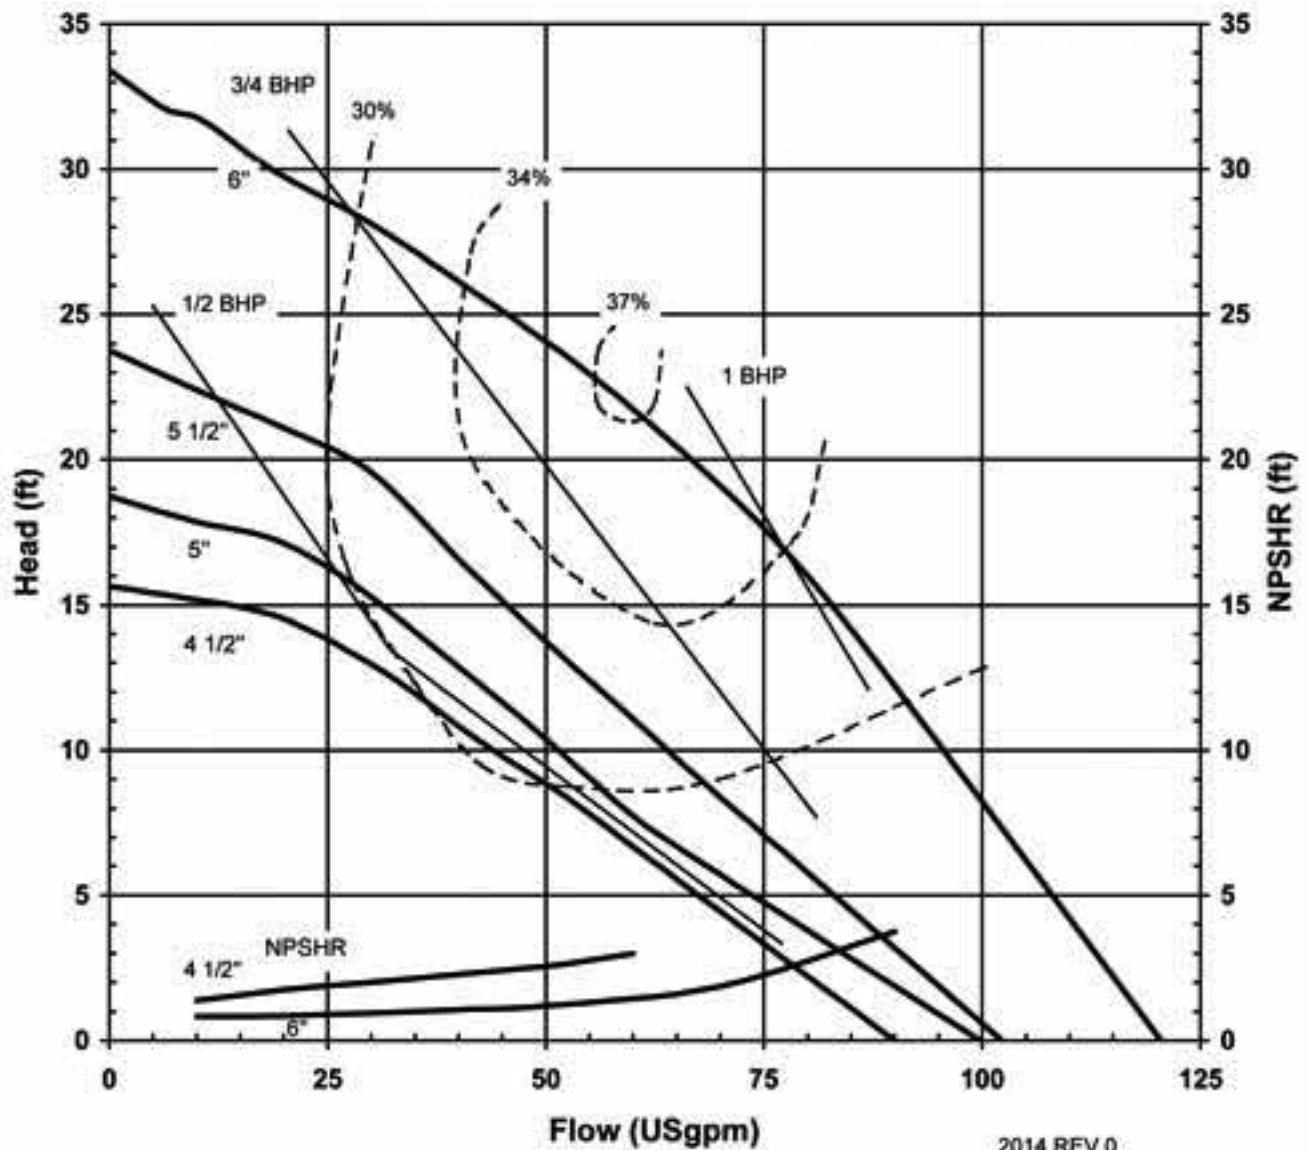

MODEL KC22/32

1725 rpm, 60 Hz
Suction: 2" FNPT/3" FLANGE
Discharge: 2" MNPT/2" FLANGE
OPEN IMPELLER

2014 REV 0
12/08/00