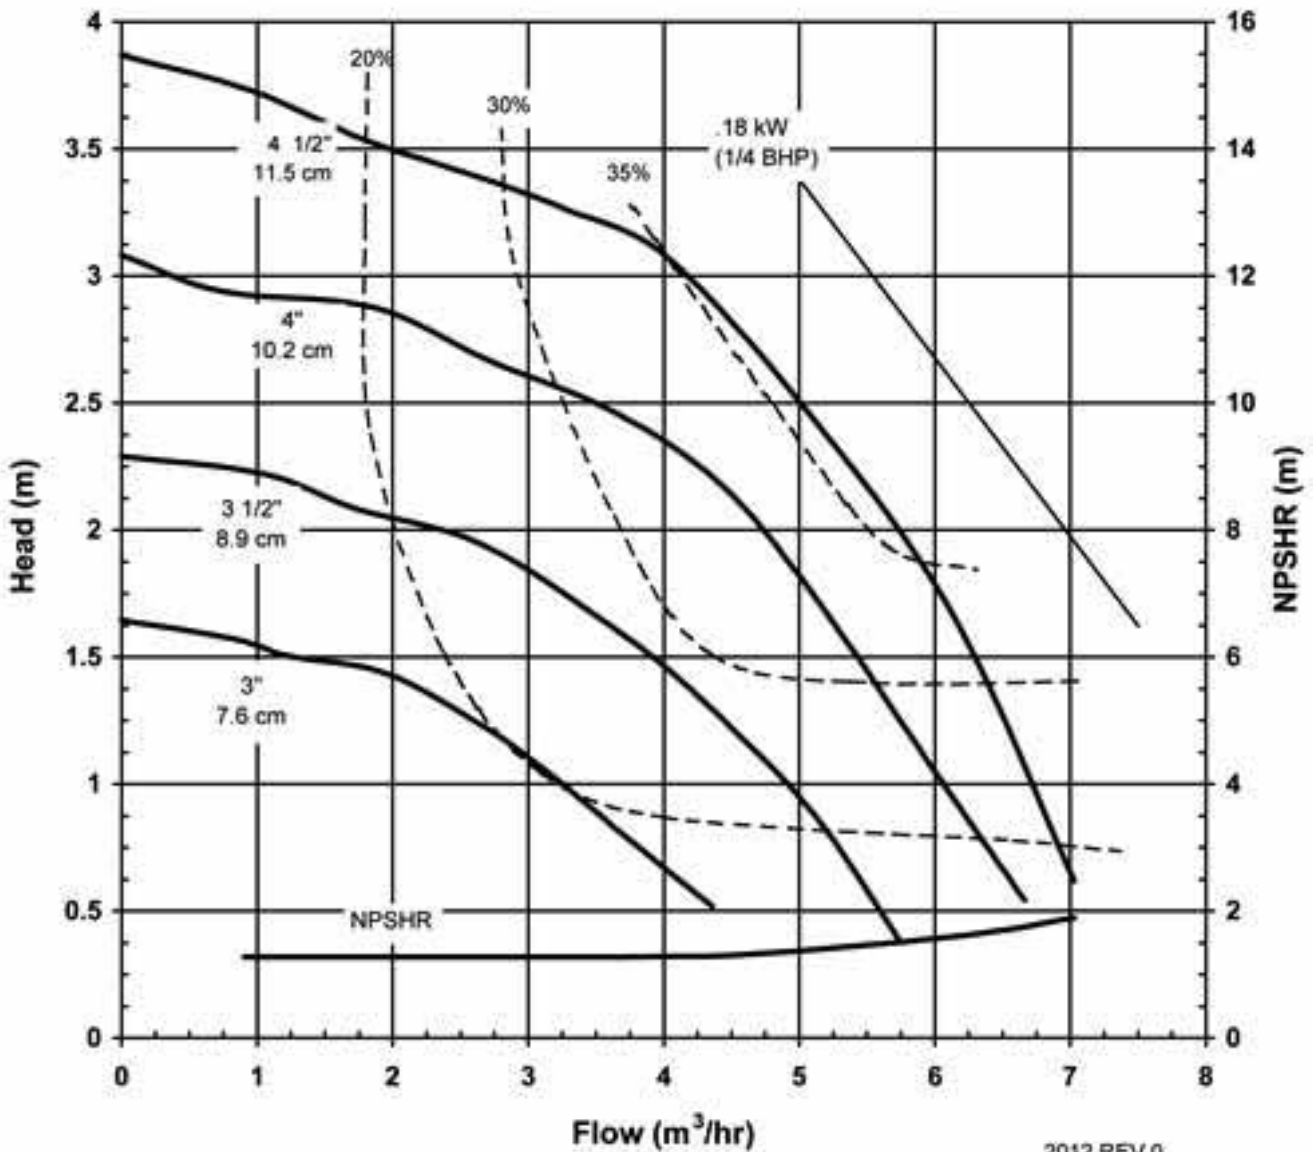

Suction: 1 1/2" FNPT

Discharge: 1 1/4" MNPT

KC SERIES
MODEL KC11
PERFORMANCE CURVE

MODEL KC11
2900 rpm, 50 Hz
Suction: 1 1/2" FNPT
Discharge: 1 1/4" MNPT

KC SERIES
MODEL KC11
PERFORMANCE CURVE

MODEL KC11
1450 rpm, 50 Hz
Suction: 1 1/2" FNPT
Discharge: 1 1/4" MNPT