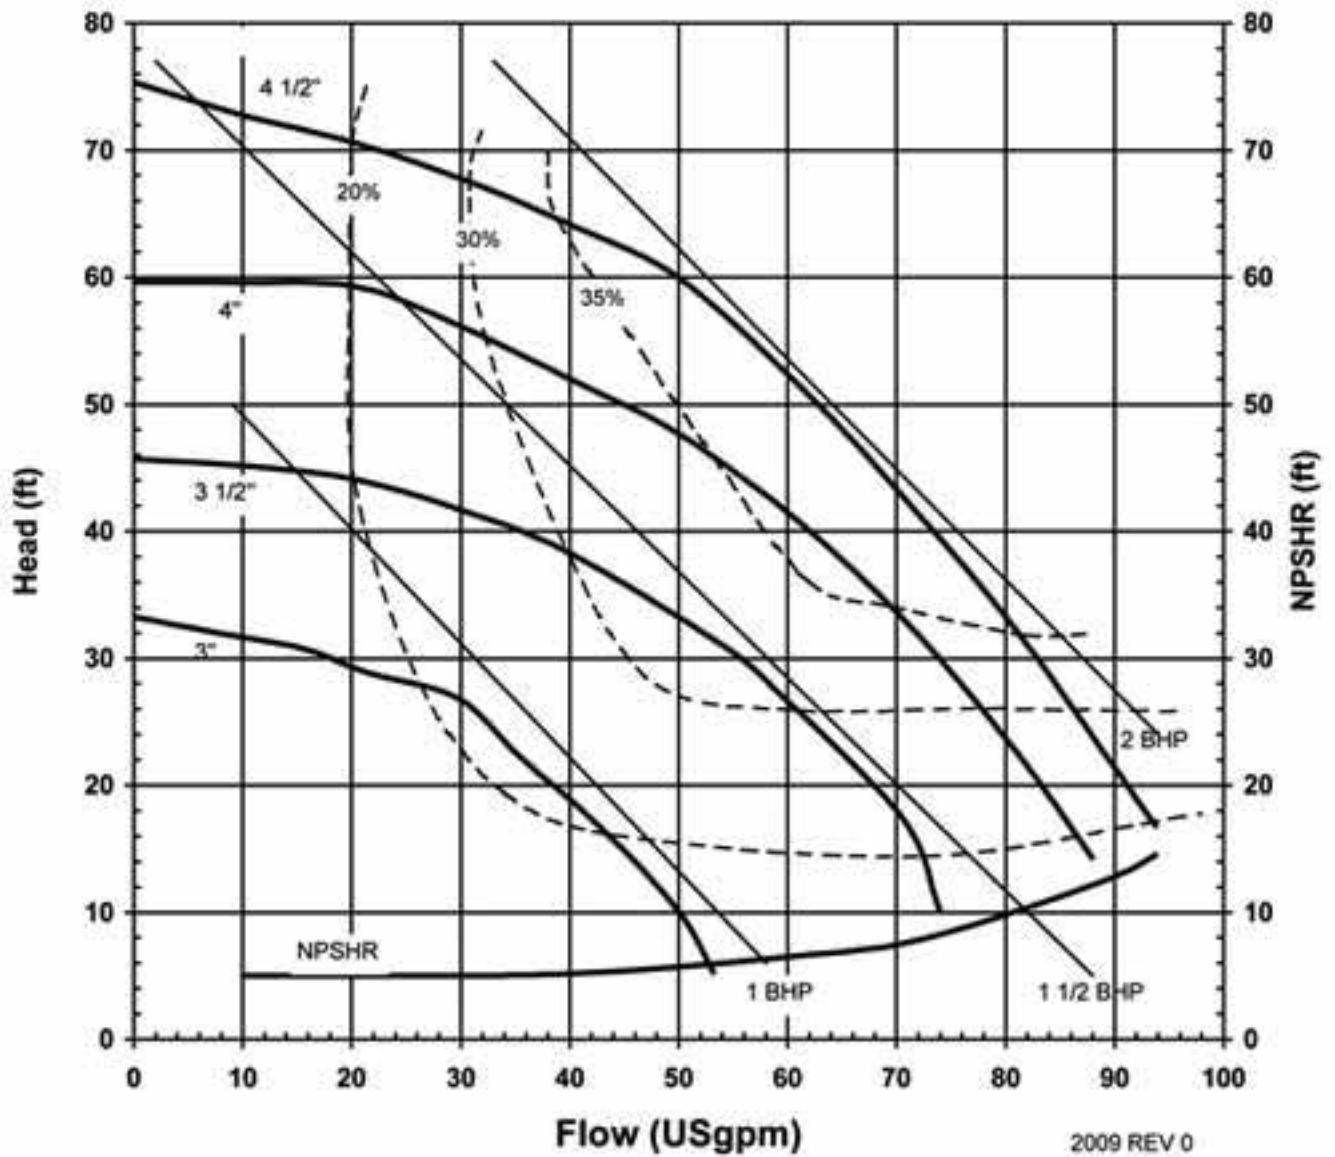

KC SERIES
MODEL KC11
PERFORMANCE CURVE

MODEL KC11
3450 rpm, 60 Hz
Suction: 1 1/2" FNPT
Discharge: 1 1/4" MNPT

2009 REV 0
01/01/2009