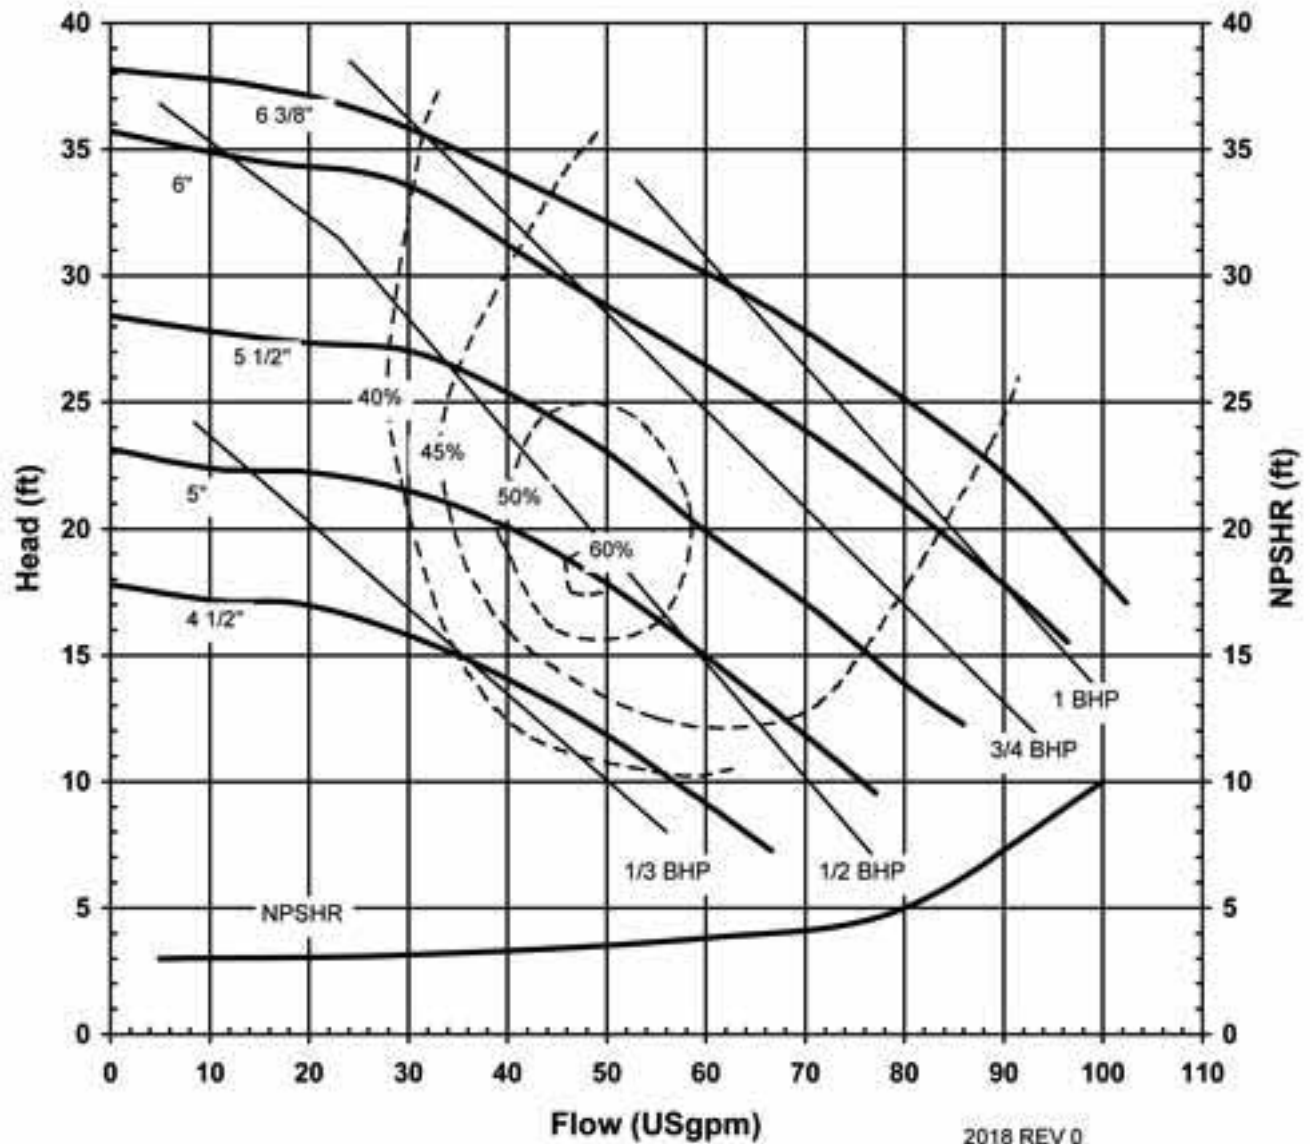

KC SERIES
MODELS KC22 & 32
PERFORMANCE CURVE

MODEL KC22/32

1725 rpm, 60 Hz

Suction: 2" FNPT/3" FLANGE

Discharge: 2" MNPT/2" FLANGE

CLOSED IMPELLER

2018 REV 0
12/28/00