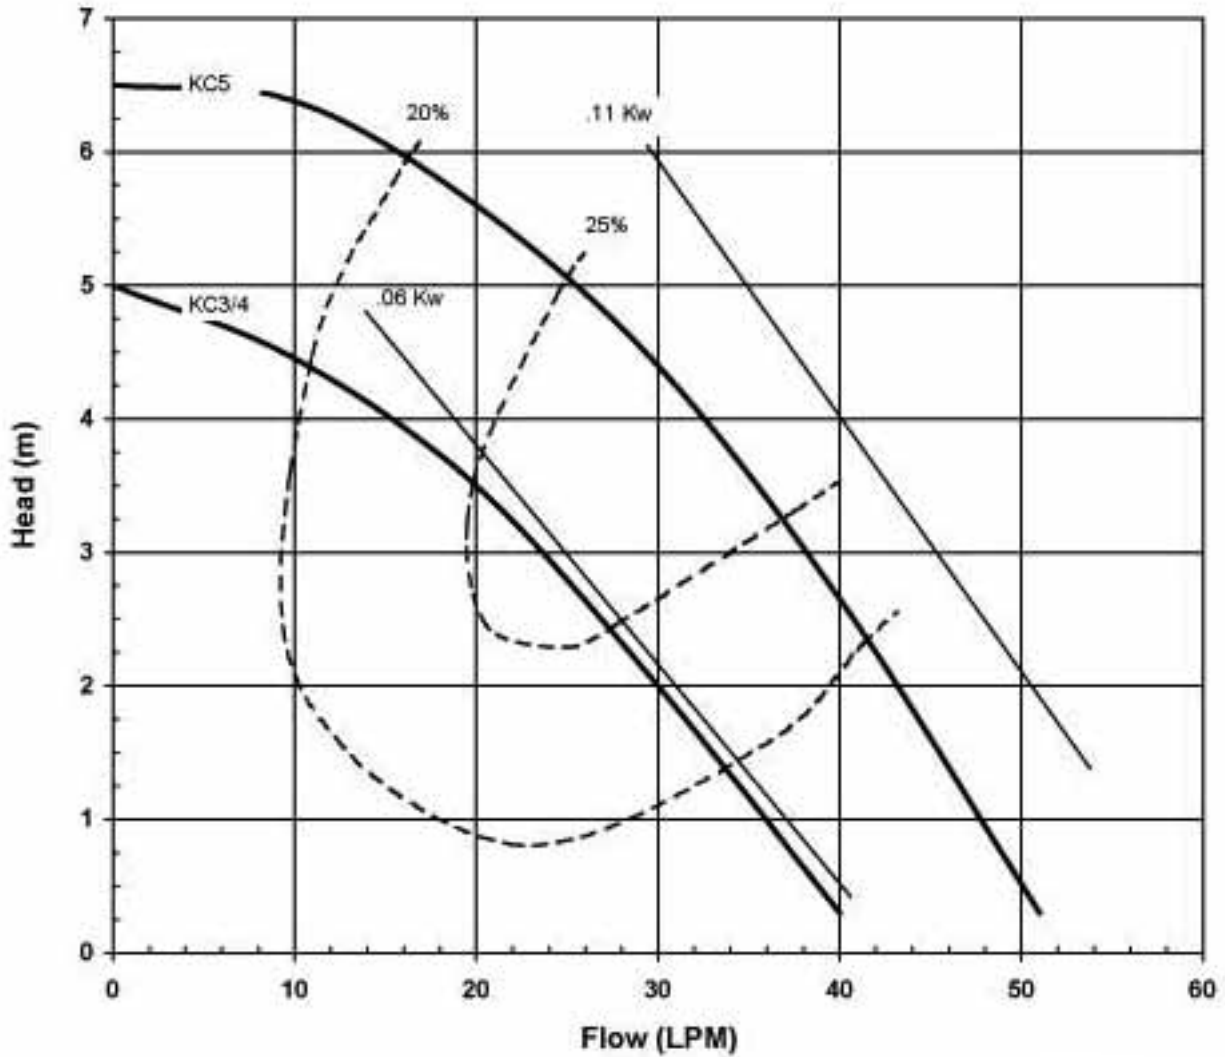

KC/KC SERIES
MODELS KC3, 4 & 5
PERFORMANCE CURVE

MODELS KC3/4/5
3450 rpm, 60 Hz
Suction: 1" FNPT
Discharge: 1/2" MNPT

2021 REV 0
01/01/09

KC SERIES
MODELS KC 3, 4 & 5
PERFORMANCE CURVE

MODELS KC3/4/5

2850 rpm, 50 Hz
Suction: 1" FNPT
Discharge: 1/2" MNPT