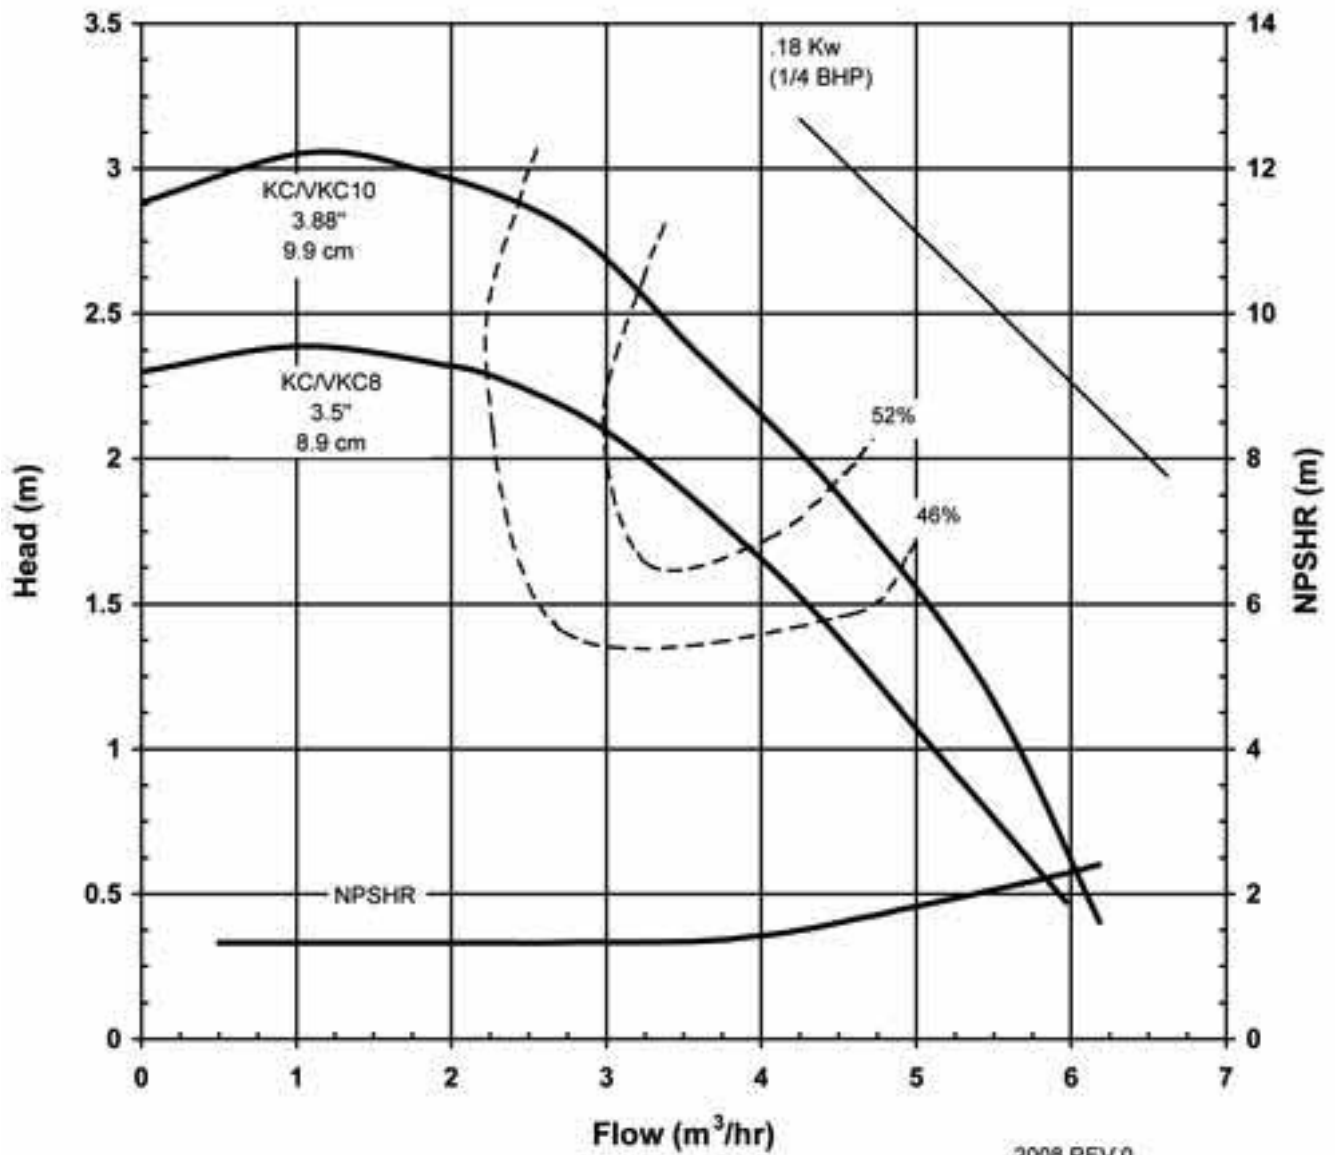

MODEL KC8/10
VKC8/10
2900 rpm, 50 Hz
Suction: 1 1/2" FNPT
Discharge: 1" MNPT

2007 REV 0
101/01/2009

KC/VKC SERIES
MODELS KC/VKC 8 & 10
PERFORMANCE CURVE

**MODEL KC8/10
VKC8/10**
1450 rpm, 50 Hz
Suction: 1 1/2" FNPT
Discharge: 1" MNPT