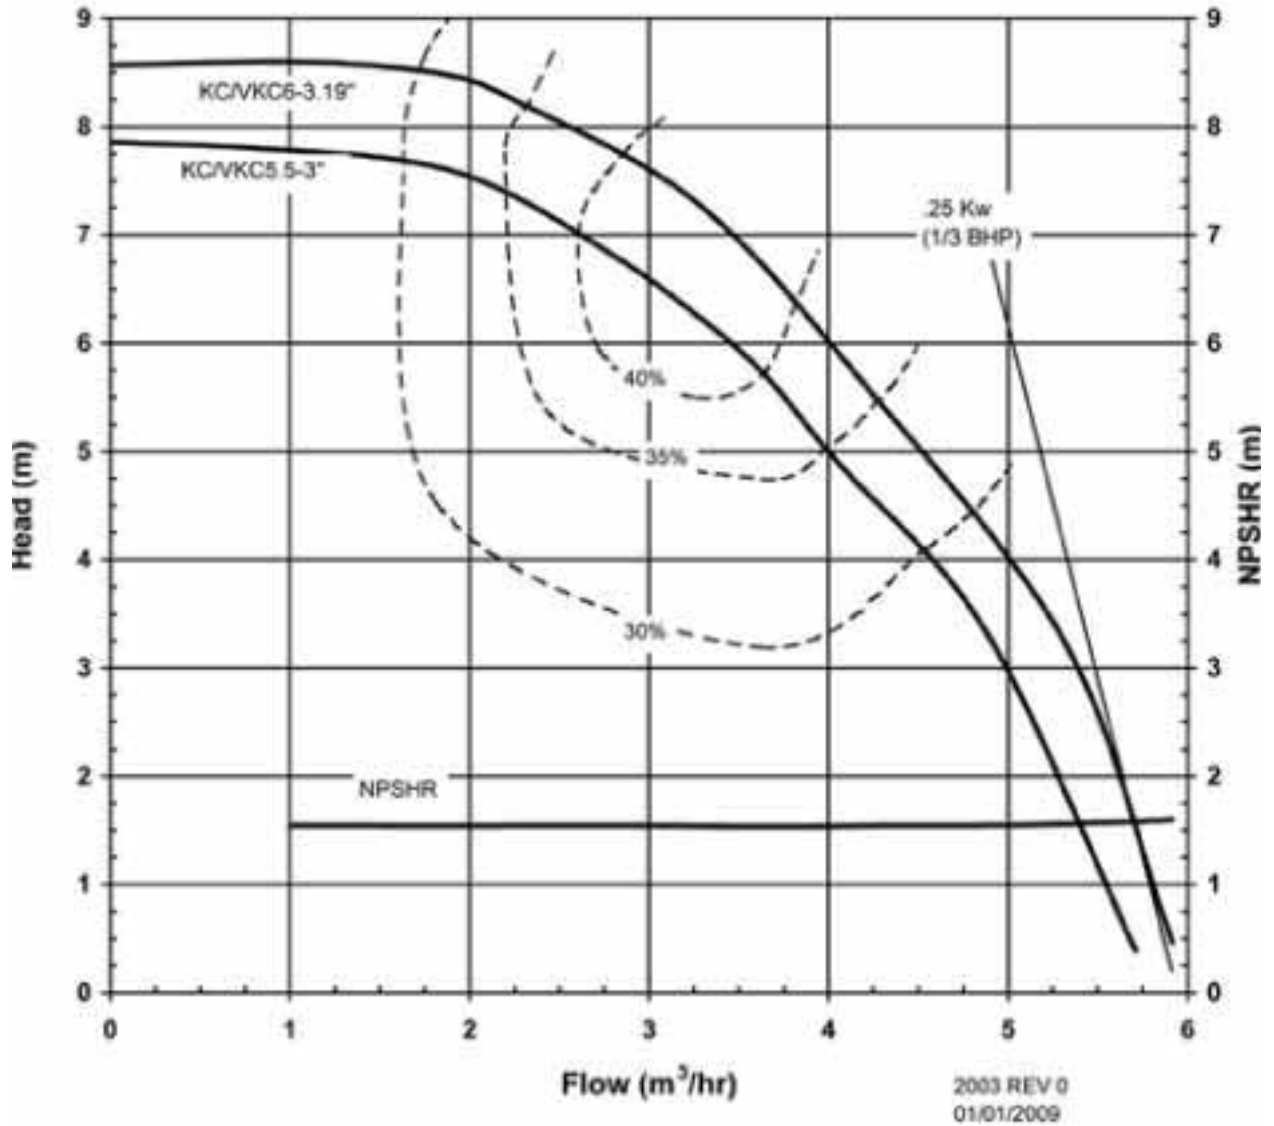

KC/VKC SERIES
MODELS KC/VKC 5.5 & 6
PERFORMANCE CURVE

MODEL KC5.5/6
VKC5.5/6
2900 rpm, 50 Hz
Suction: 1" FNPT
Discharge: 3/4" MNPT