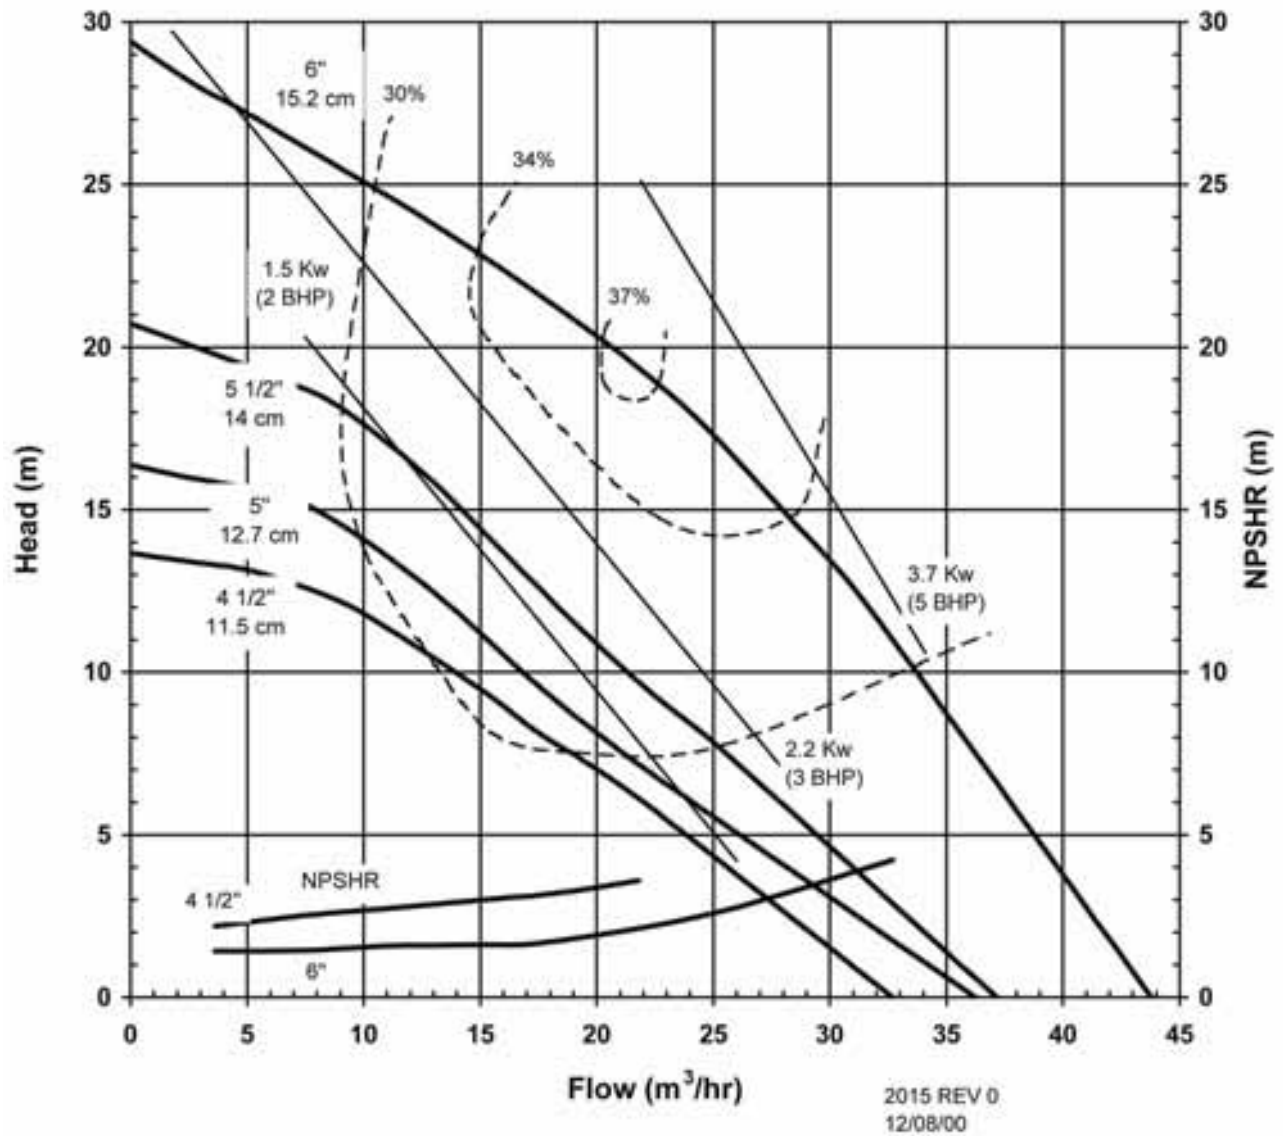

MODEL KC22/32

1725 rpm, 60 Hz
Suction: 2" FNPT/3" FLANGE
Discharge: 2" MNPT/2" FLANGE
OPEN IMPELLER

2014 REV 0
12/08/00

KC SERIES
MODELS KC22 & 32
PERFORMANCE CURVE

MODEL KC22/32

2900 rpm, 50 Hz
Suction: 2" FNPT/3" FLANGE
Discharge: 2" MNPT/2" FLANGE
OPEN IMPELLER