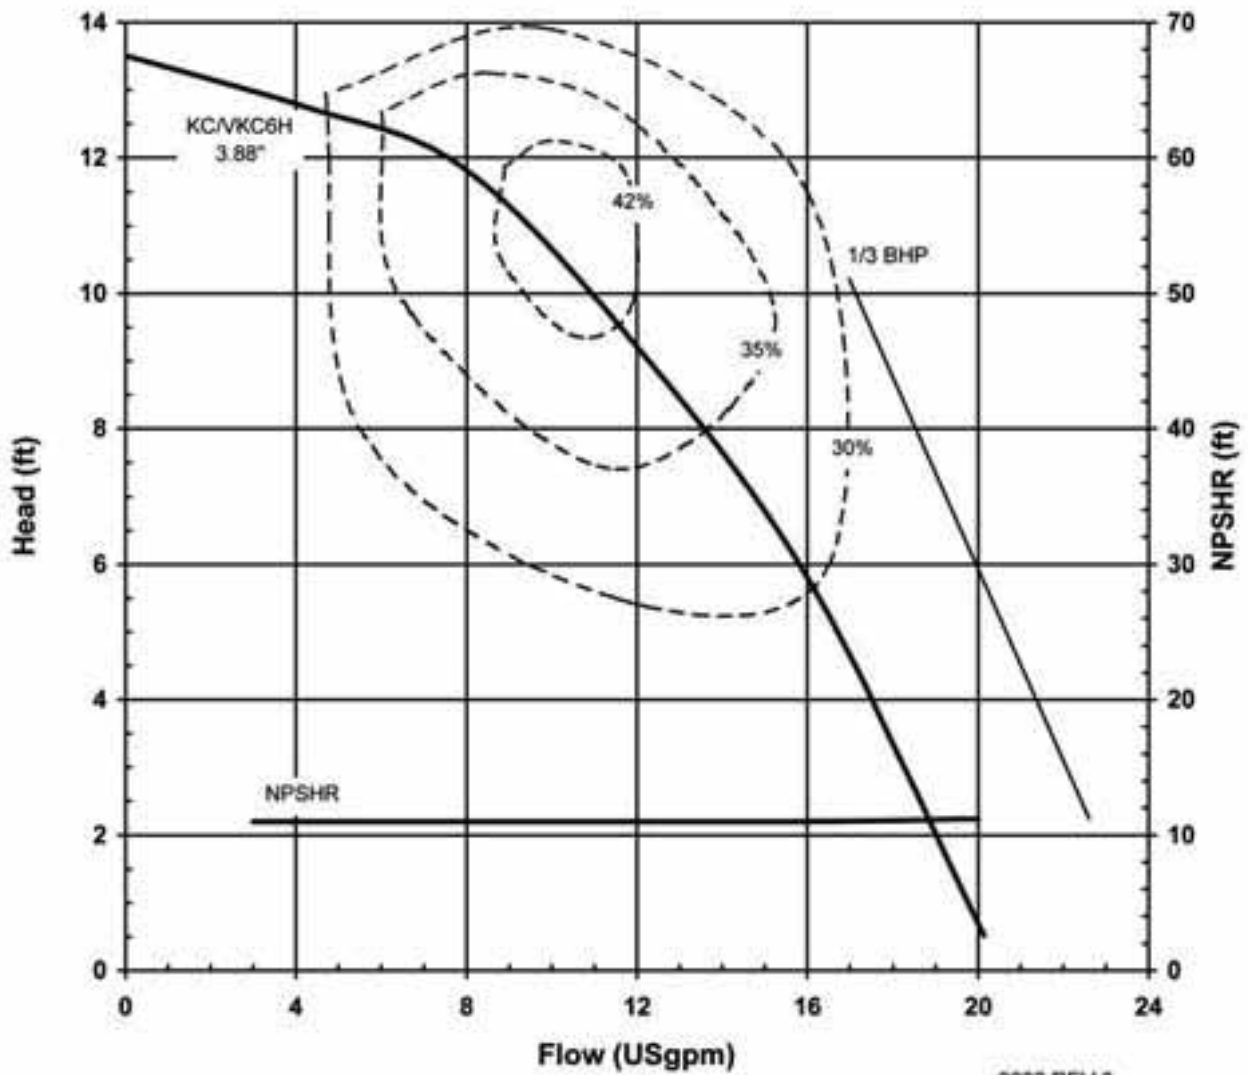

KC/VKC SERIES
MODELS KC/VKC 6H
PERFORMANCE CURVE

**MODEL KC6H
VKC6H**

**1725 rpm, 60 Hz
Suction: 1" FNPT
Discharge: 3/4" MNPT**

2032 REV 0
01/01/2009