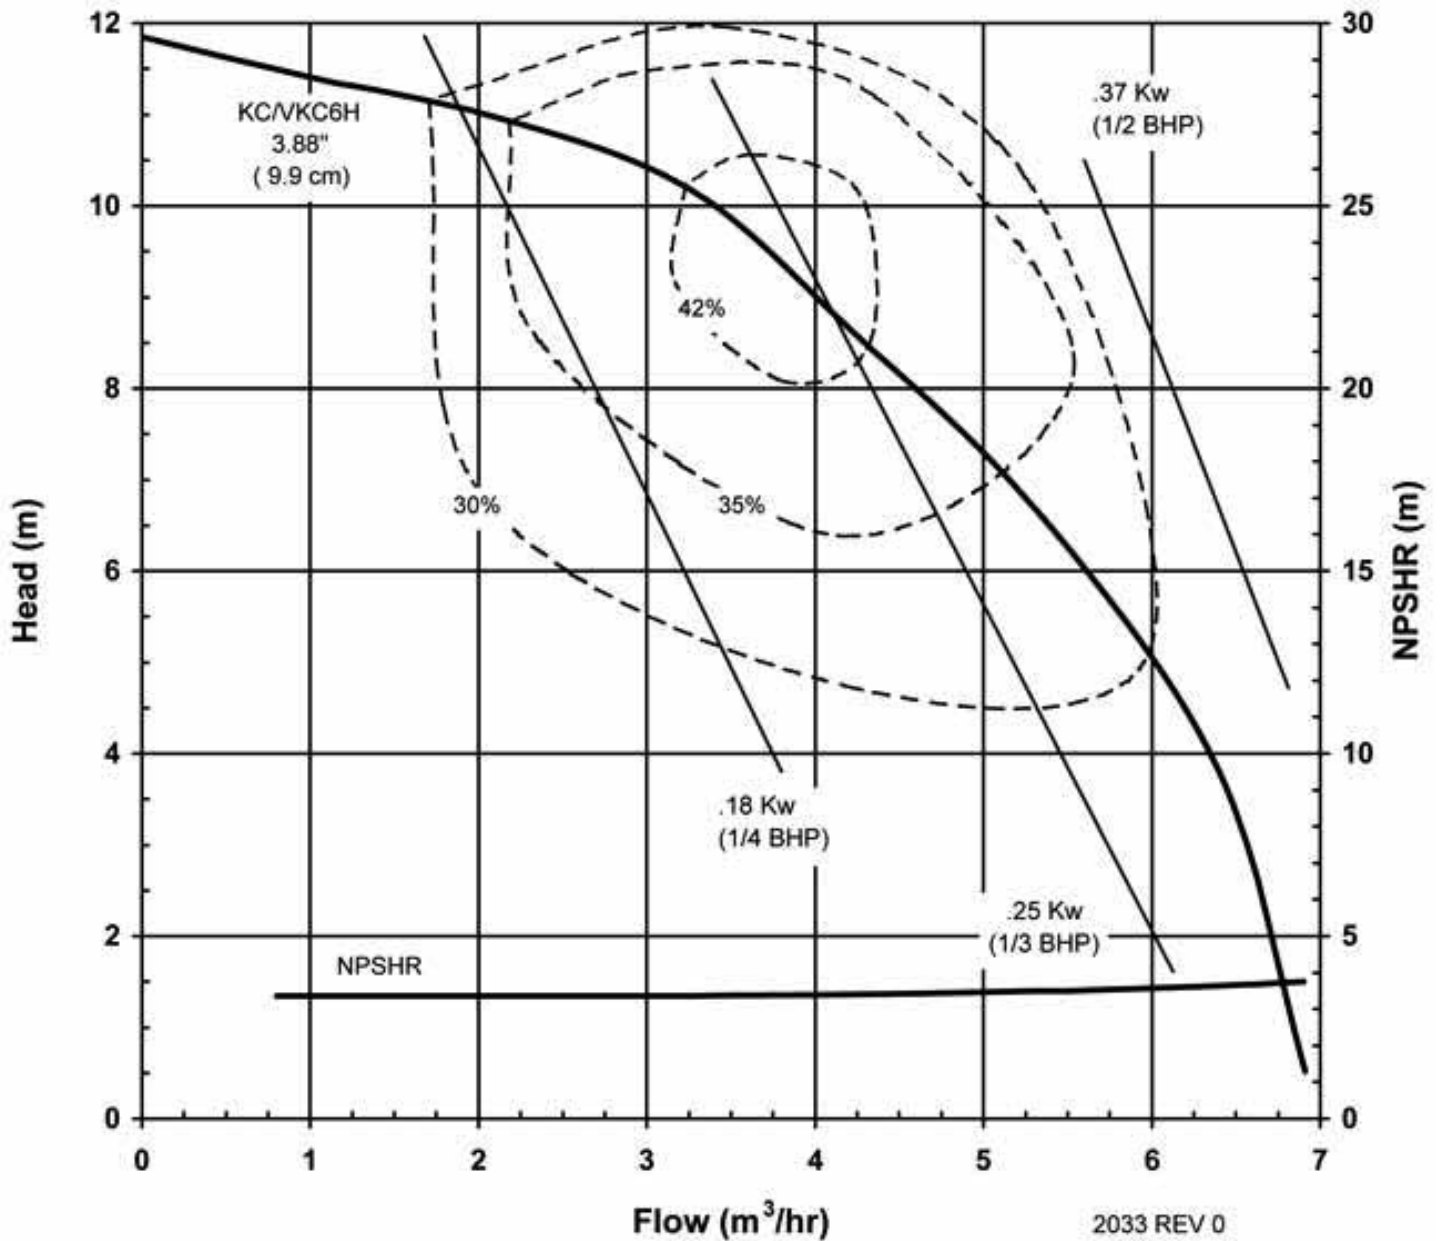

KC/VKC SERIES
MODELS KC/VKC 6H
PERFORMANCE CURVE

**MODEL KC6H
VKC6H**

2900 rpm, 50 Hz
Suction: 1" FNPT
Discharge: 3/4" MNPT

2033 REV 0
01/01/2009