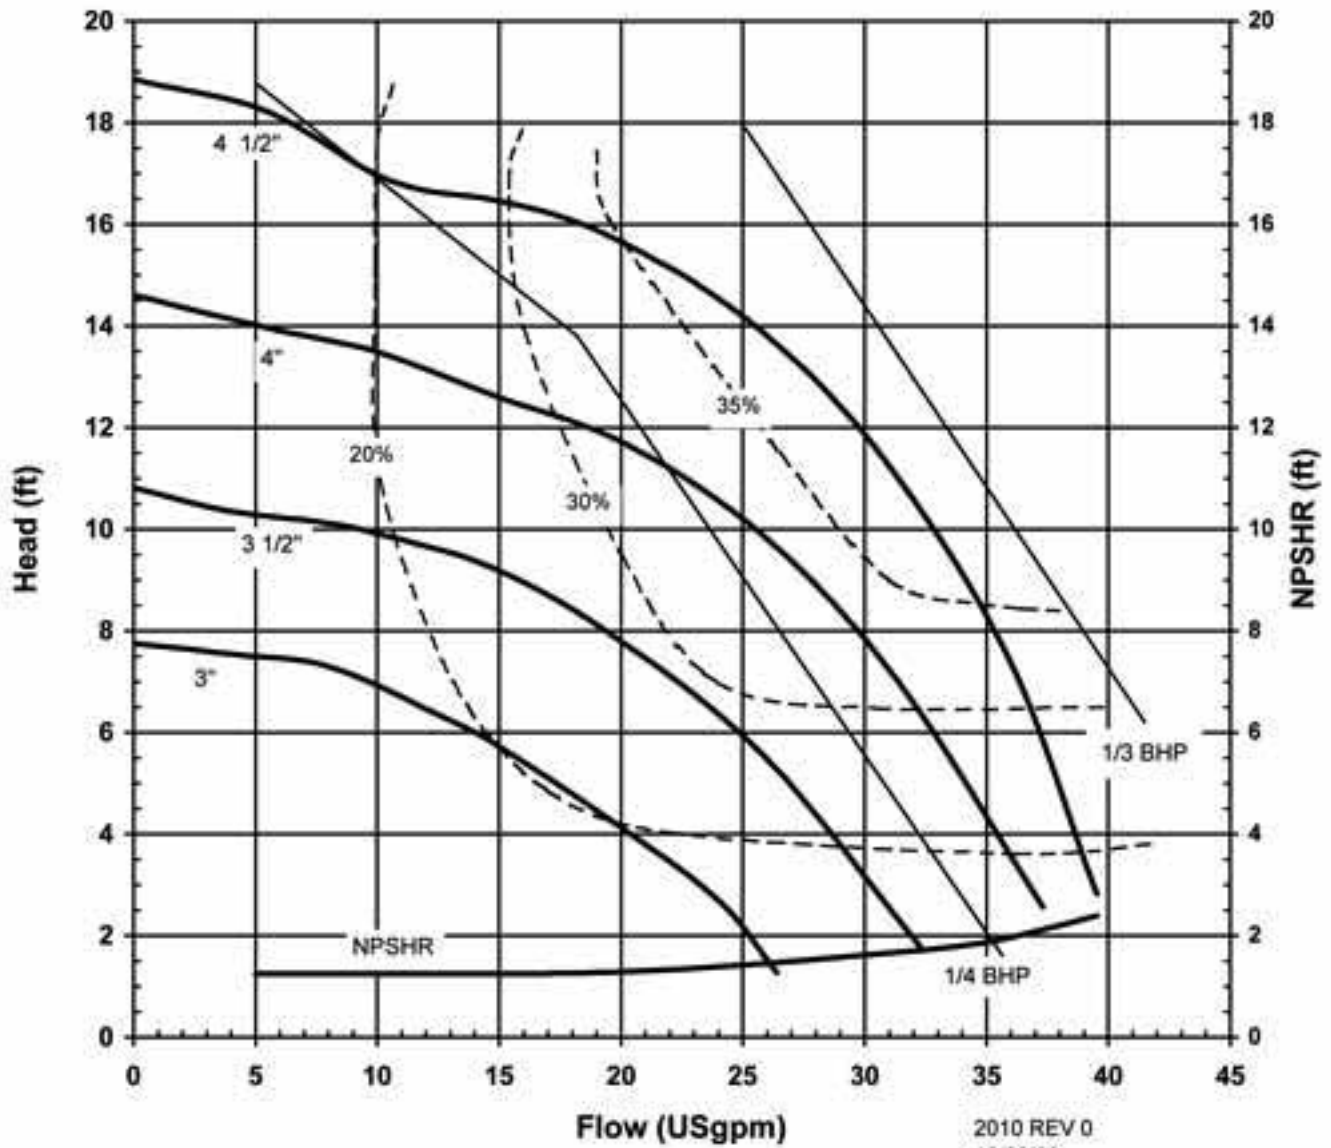

KC SERIES
MODEL KC11
PERFORMANCE CURVE

MODEL KC11

1725 rpm, 60 Hz

Suction: 1 1/2" FNPT

Discharge: 1 1/4" MNPT