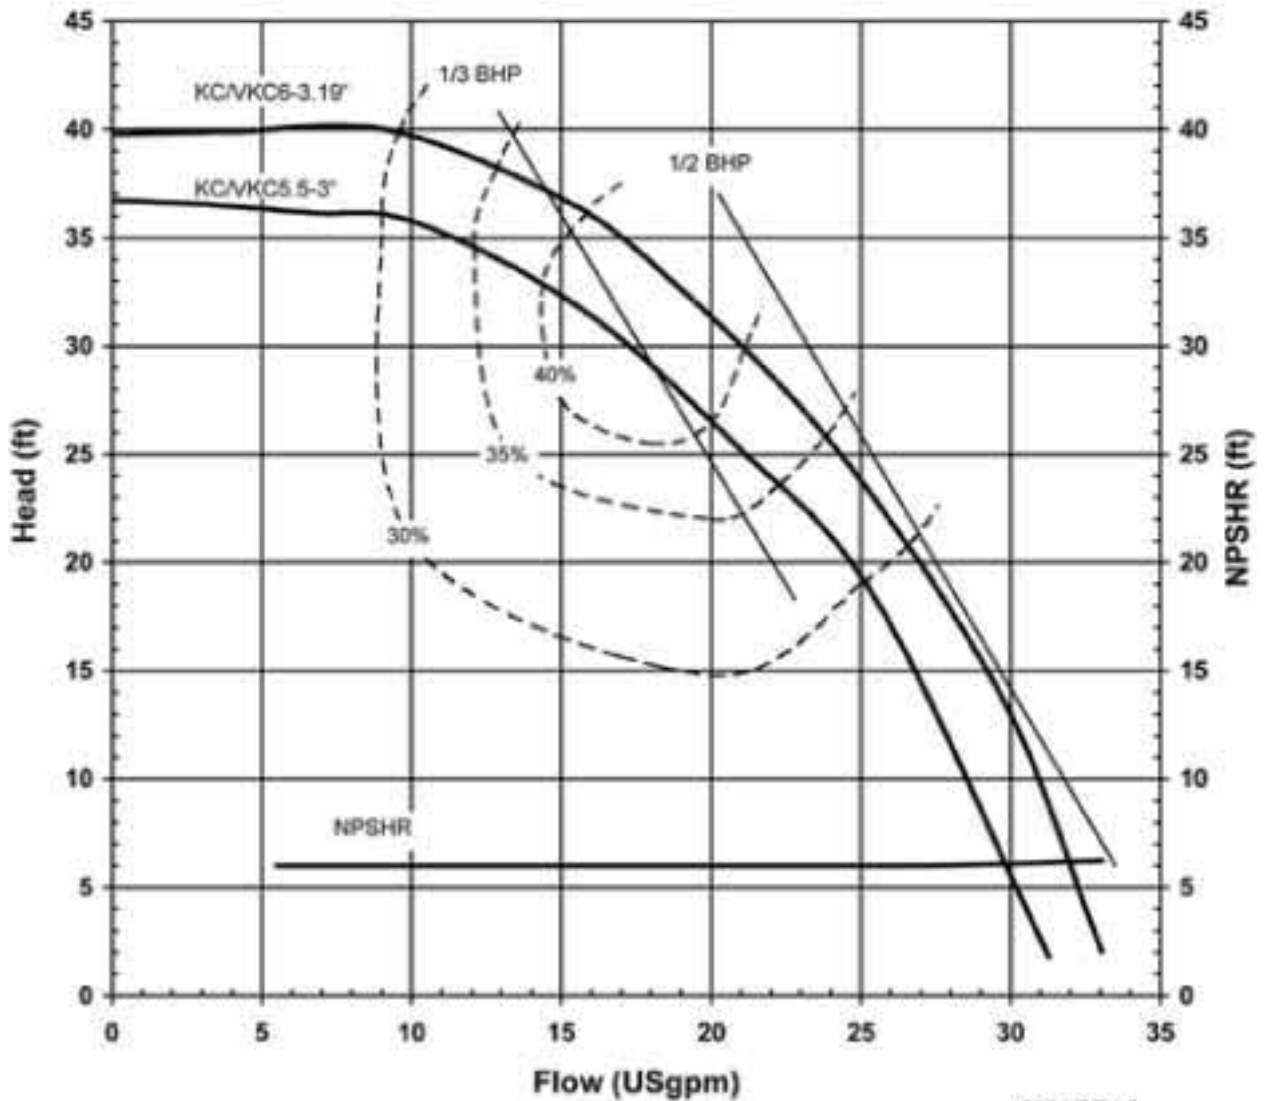

KC/VKC SERIES
MODELS KC/VKC 5.5 & 6
PERFORMANCE CURVE

MODEL KC5.5/6
VKC5.5/6
3450 rpm, 60 Hz
Suction: 1" FNPT
Discharge: 3/4" MNPT

2001 REV 0
01/01/2009