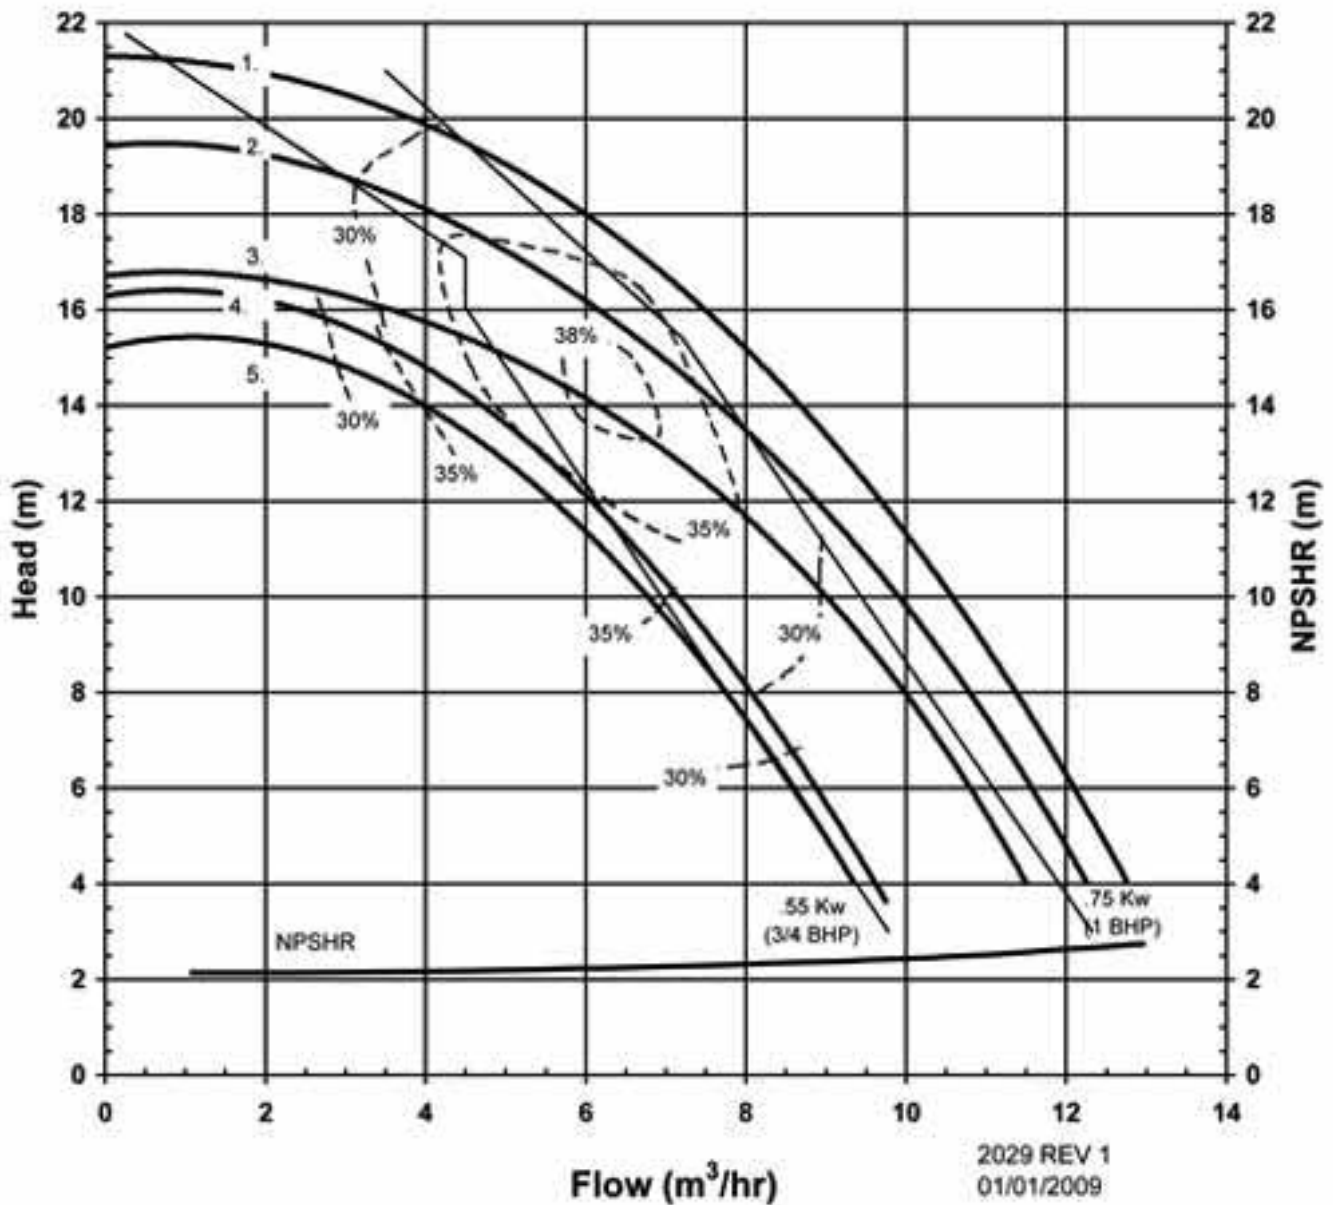

MODEL MSKC/MSVKC

1725 rpm, 60 Hz

Suction: 1 1/2" FNPT

Discharge: 1" MNPT

- 1. MSKC - 3.88"-3.88"
- 2. MSKC - 3.5"-3.88"
- 3. MSKC - 3.5"-3.5"
- 4. MSKC - 3.19"-3.5"
- 5. MSKC - 3.0"-3.5"

2028 REV 1
101/01/2009

KC SERIES
MULTI-STAGE MODELS
PERFORMANCE CURVE

MODEL MSKC/MSVKC
2900 rpm, 50 Hz
Suction: 1 1/2" FNPT
Discharge: 1" MNPT

- 1. MSKC - 9.86cm-9.86cm
- 2. MSKC - 8.89cm-9.86cm
- 3. MSKC - 8.89cm-8.89cm
- 4. MSKC - 8.10cm-8.89cm
- 5. MSKC - 7.62cm-8.89cm