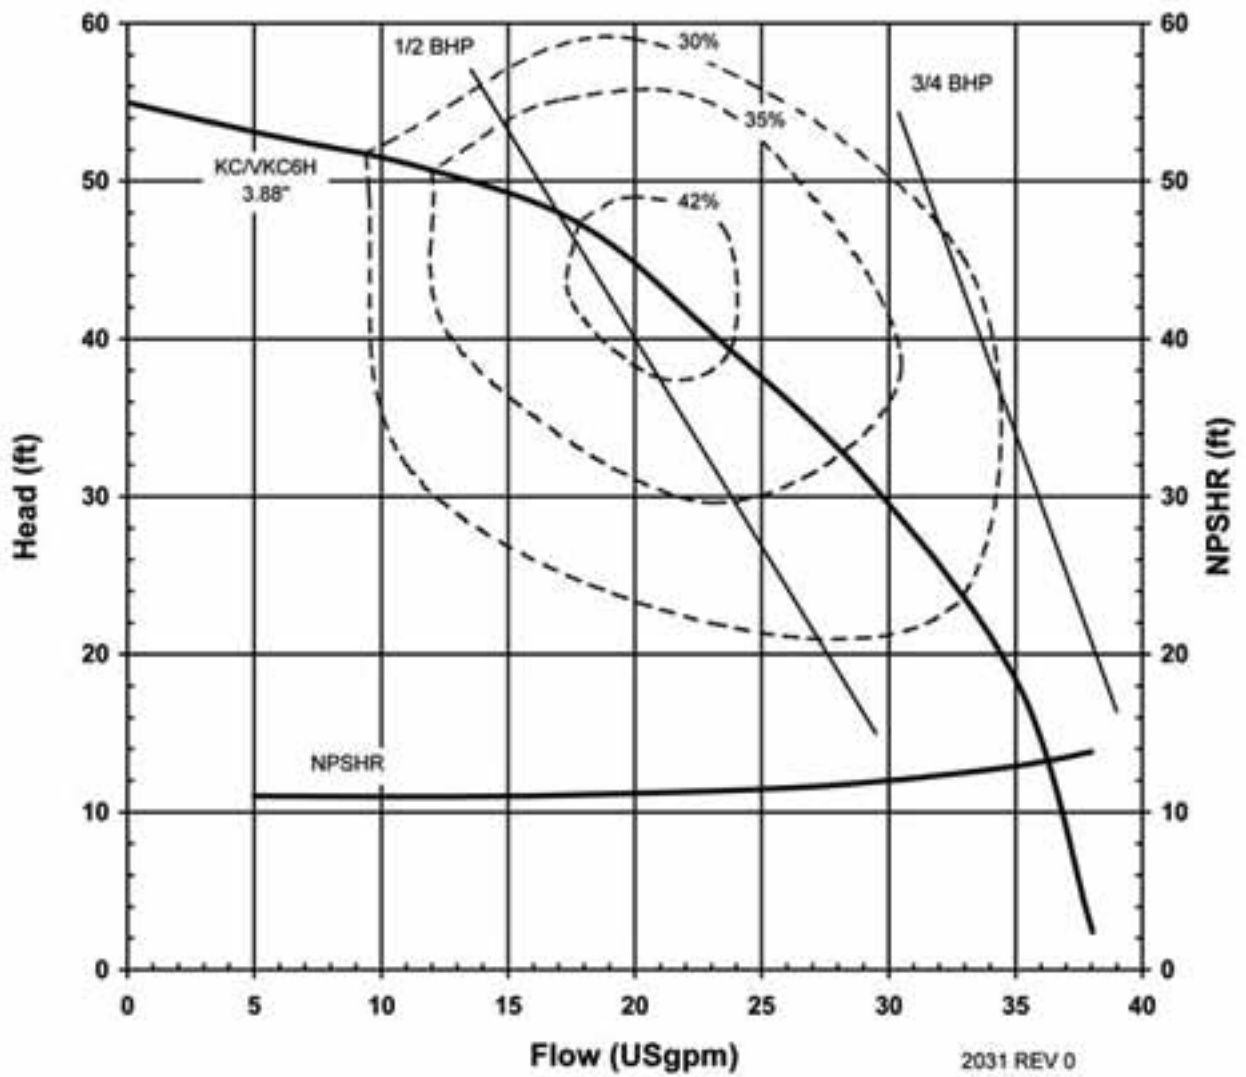

KC/VKC SERIES
MODEL KC/VKCS 5.5 & 6
PERFORMANCE CURVE

MODEL KC5.5/6
VKC5.5/6
1450 rpm, 50 Hz
Suction: 1" FNPT
Discharge: 3/4" MNPT

KC/VKC SERIES
MODELS KC/VKC 6H
PERFORMANCE CURVE

**MODEL KC6H
VKC6H**
3450 rpm, 60 Hz
Suction: 1" FNPT
Discharge: 3/4" MNPT