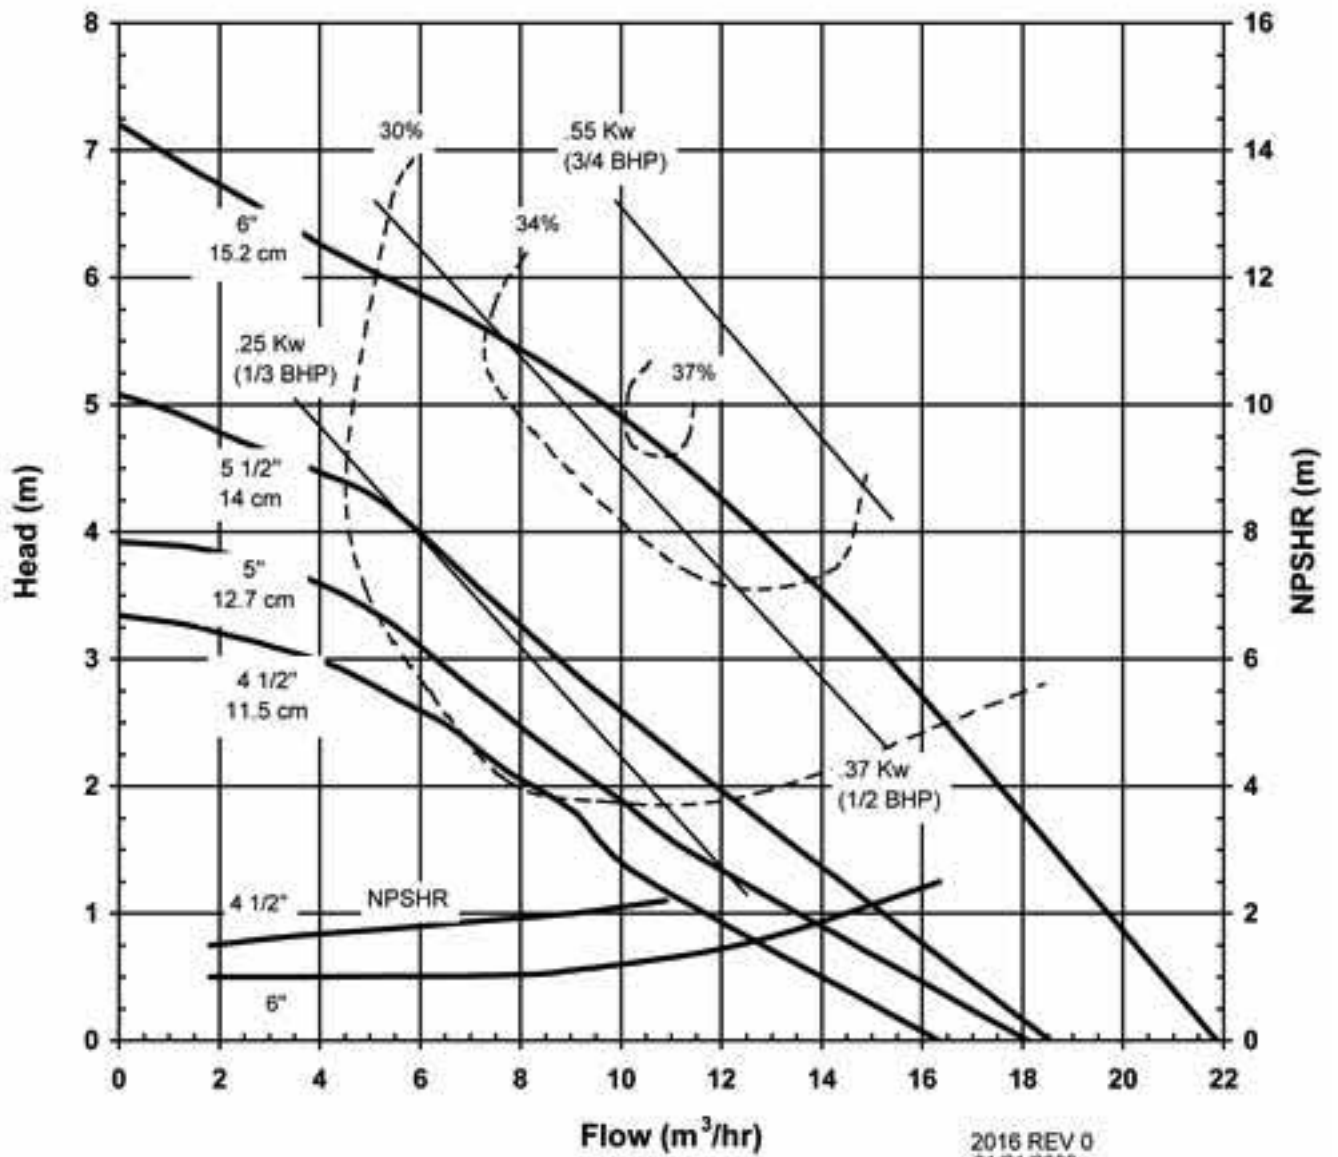

KC SERIES
MODELS KC22 & 32
PERFORMANCE CURVE

MODEL KC22/32

1450 rpm, 50 Hz

Suction: 2" FNPT/3" FLANGE

Discharge: 2" MNPT/2" FLANGE

OPEN IMPELLER

KC SERIES
MODELS KC22 & 32
PERFORMANCE CURVE

MODEL KC22/32