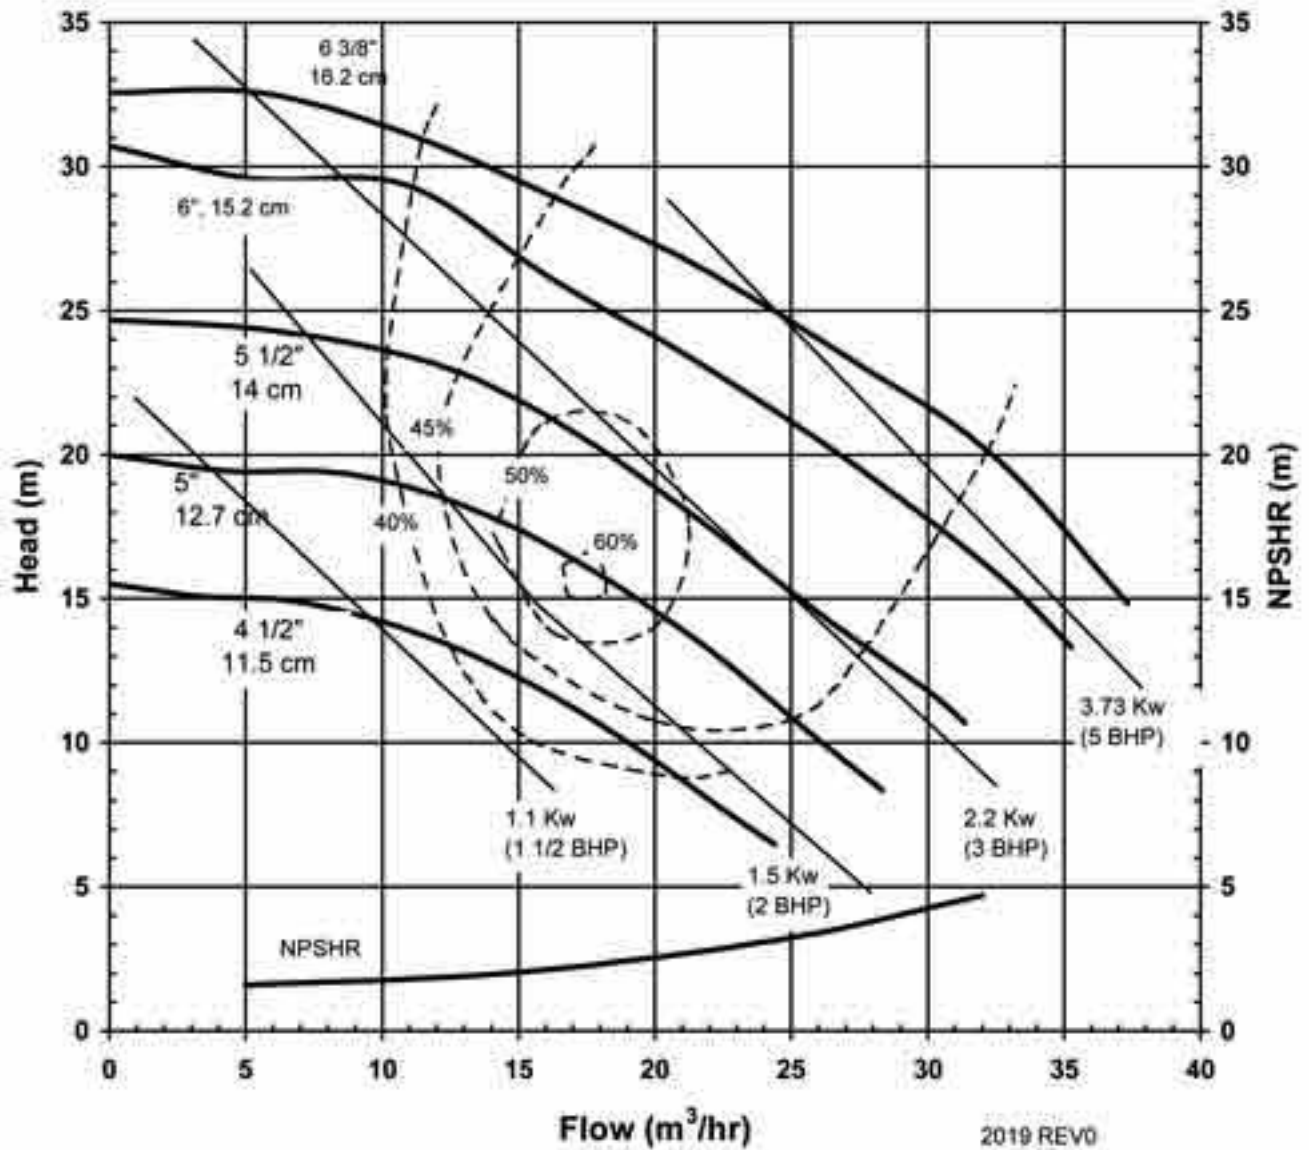

MODEL KC22/32

2900 rpm, 50 Hz
Suction: 2" FNPT/3" FLANGE
Discharge: 2" MNPT/2" FLANGE
CLOSED IMPELLER

2019 REV0
01/01/2009