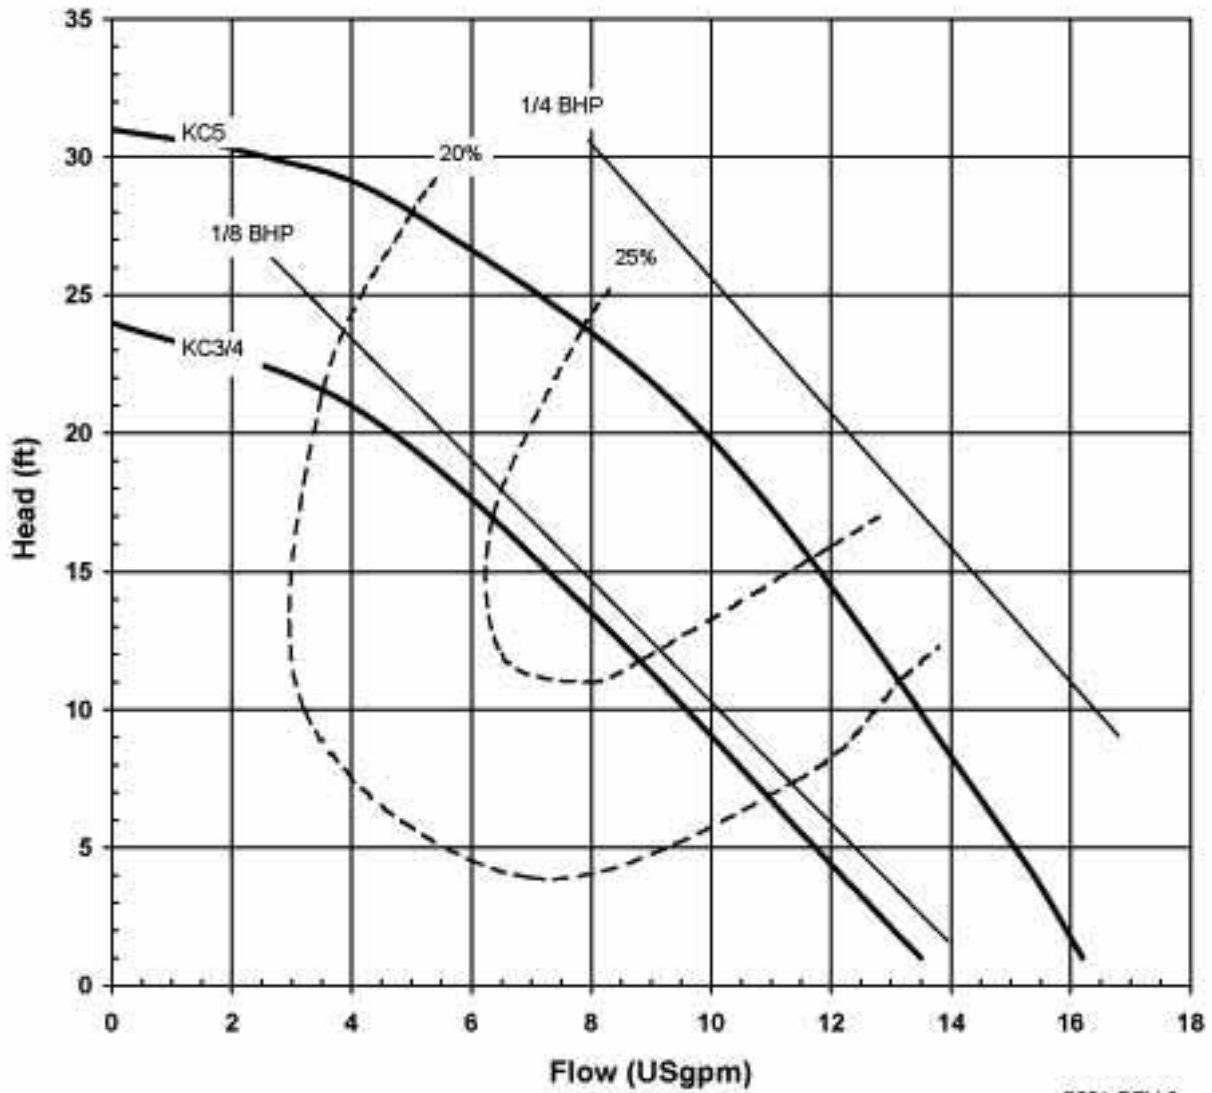

TABLE OF CONTENTS

MODEL KC 3,4, 5 SERIES

3450 rpm, 6Hz 1" FNPT x 1/2" MNPT -----	4
2850 rpm, 50Hz, 1" FNPT X 1/2" MNPT -----	5

MODEL KC/VKC 5.5/6 SERIES

3450 rpm, 60 Hz, 1" FNPT X 3/4" MNPT-----	6
1725 rpm, 60 Hz, 1" FNPT X 3/4" MNPT-----	7
2900 rpm, 50 Hz, 1" FNPT X 3/4" MNPT-----	8
1450 rpm, 50 Hz, 1" FNPT X 3/4" MNPT-----	9

MODEL KC/VKC 6H Series

3450 rpm, 60 Hz, 1" FNPT X 3/4" MNPT -----	10
1725 rpm, 60 Hz, 1" FNPT X 3/4" MNPT-----	11
2900 rpm, 50 Hz, 1" FNPT X 3/4" MNPT-----	12
1450 rpm, 50 Hz, 1" FNPT X 3/4" MNPT-----	13

MODEL KC/VKC 7 Series

3450 rpm, 60 Hz, 1-1/2" FNPT X 1" MNPT -----	14
1725 rpm, 60 Hz, 1-1/2" FNPT X 1" MNPT -----	15
2900 rpm, 50 Hz, 1-1/2" FNPT X 1" MNPT -----	16
1450 rpm, 50 Hz, 1-1/2" FNPT X 1" MNPT -----	17

MODEL KC/VKC 8/10 SERIES

3450 rpm, 60 Hz, 1-1/2" FNPT X 1" MNPT -----	18
1725 rpm, 60 Hz, 1-1/2" FNPT X 1" MNPT -----	19
2900 rpm, 50 Hz, 1-1/2" FNPT X 1" MNPT -----	20
1450 rpm, 50 Hz, 1-1/2" FNPT X 1" MNPT -----	21

MODEL KC11 SERIES

3450 rpm, 60 Hz, 1-1/2" FNPT X 1-1/4" MNPT-----	22
1725 rpm, 60 Hz, 1-1/2" FNPT X 1-1/4" MNPT-----	23
2900 rpm, 50 Hz, 1-1/2" FNPT X 1-1/4" MNPT-----	24
1450 rpm, 50 Hz, 1-1/2" FNPT X 1" MNPT -----	25

MODEL KC22/32 SERIES

Open, 3450 rpm, 60 Hz, 2" FNPT (3" f ange) x 2" MNPT (2" f ange) -----	26
Open, 1725 rpm, 60 Hz, 2" FNPT (3" f ange) x 2" MNPT (2" f ange) -----	27
Open, 2900 rpm, 60 Hz, 2" FNPT (3" f ange) x 2" MNPT (2" f ange) -----	28
Open, 1450 rpm, 60 Hz, 2" FNPT (3" f ange) x 2" MNPT (2" f ange) -----	29
Closed, 3450 rpm, 60 Hz, 2" FNPT (3" f ange) x 2" MNPT (2" f ange) -----	30
Closed, 1725 rpm, 60 Hz, 2" FNPT (3" f ange) x 2" MNPT (2" f ange) -----	31
Closed, 2900 rpm, 50 Hz, 2" FNPT (3" f ange) x 2" MNPT (2" f ange) -----	32
Closed, 1450 rpm, 50 Hz, 2" FNPT (3" f ange) x 2" MNPT (2" f ange) -----	33

MULTI STAGE SERIES

3450 rpm, 60 Hz, 1-1/2" FNPT x 1" MNPT -----	34
1725 rpm, 60 Hz, 1-1/2" FNPT x 1" MNPT -----	35
2900 rpm, 50 Hz, 1-1/2" FNPT x 1" MNPT -----	36
1450 rpm, 50 Hz, 1-1/2" FNPT x 1" MNPT -----	37

KC/KC SERIES
MODELS KC3, 4 & 5
PERFORMANCE CURVE

MODELS KC3/4/5
3450 rpm, 60 Hz
Suction: 1" FNPT
Discharge: 1/2" MNPT

2021 REV 0
01/01/09