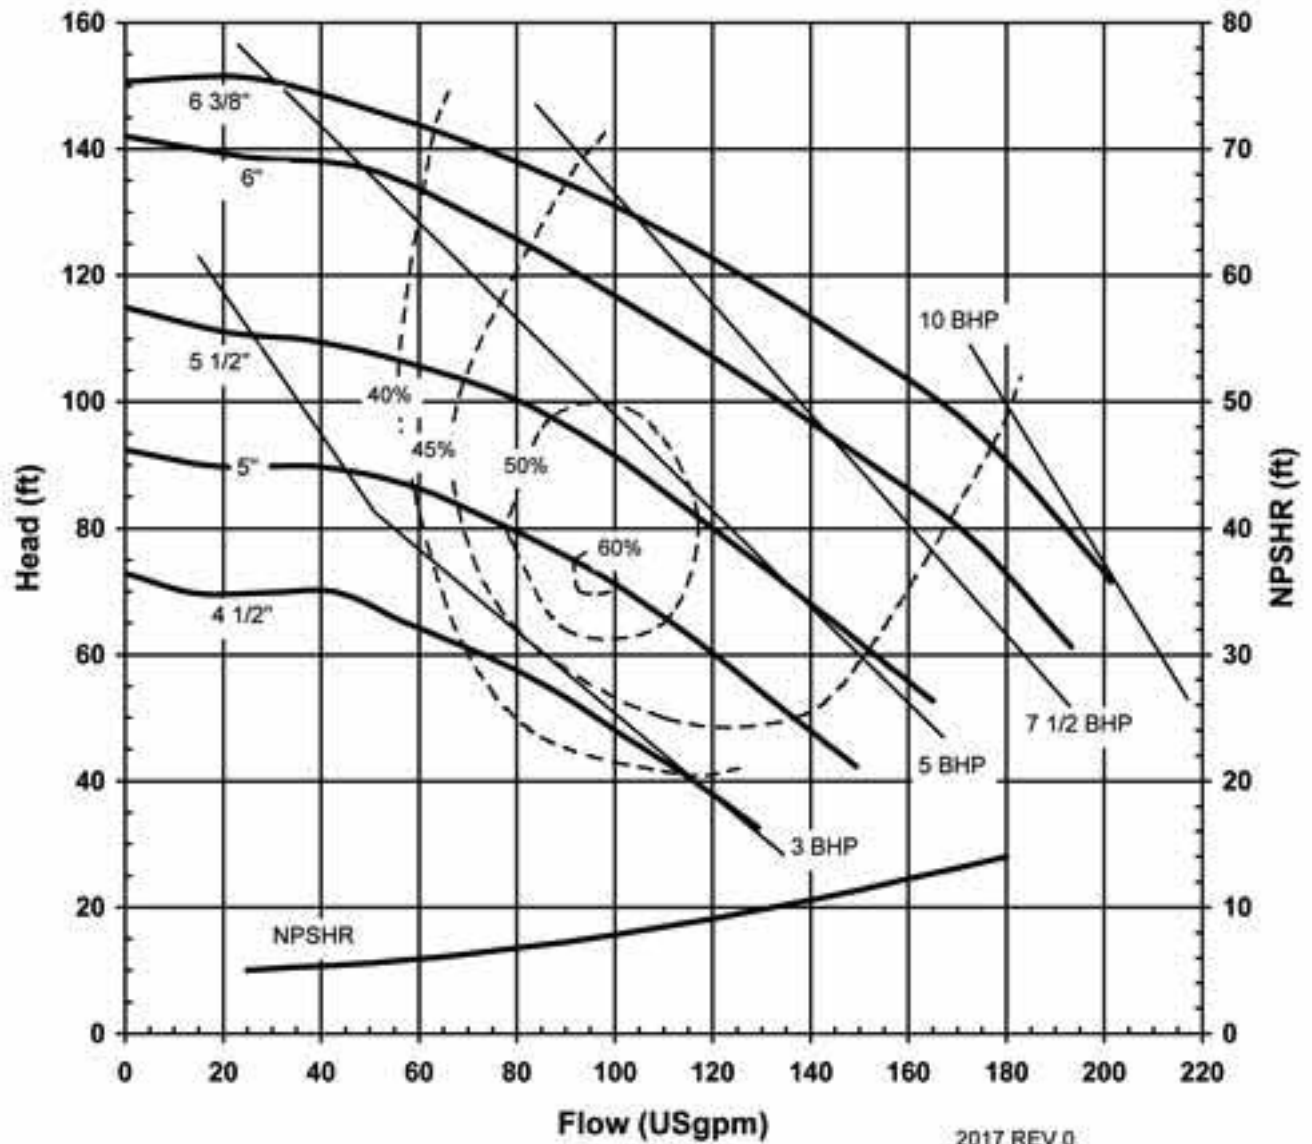

KC SERIES
MODELS KC22 & 32
PERFORMANCE CURVE

MODEL KC22/32

3450 rpm, 60 Hz

Suction: 2" FNPT/3" FLANGE

Discharge: 2" MNPT/2" FLANGE

CLOSED IMPELLER

2017 REV 0
1/01/2009