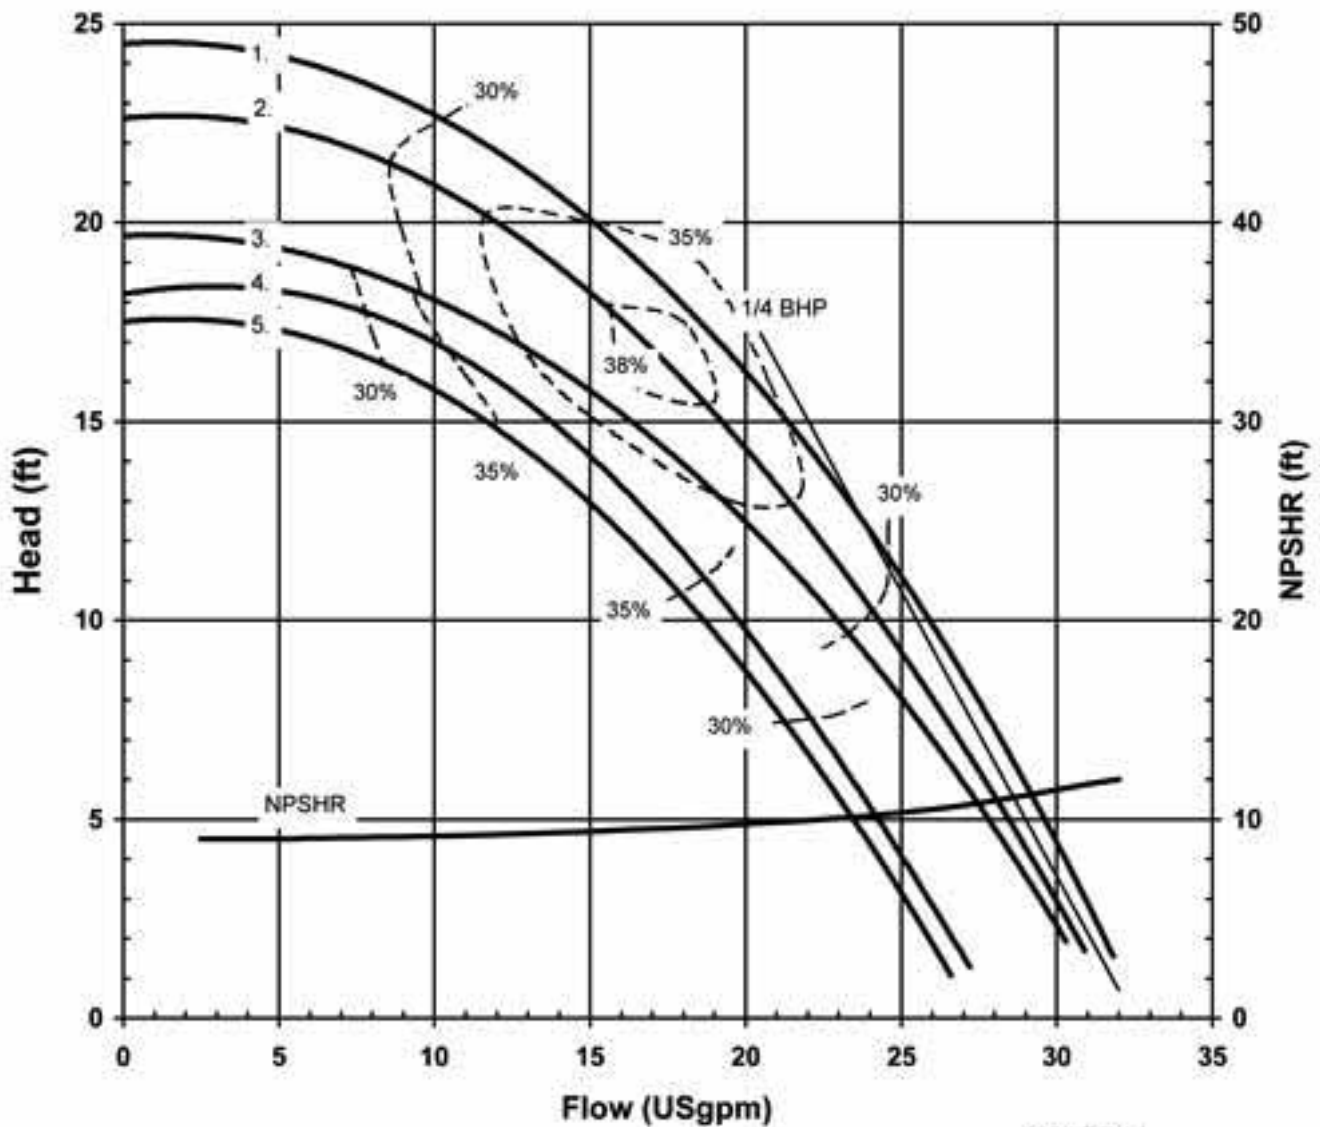

KC SERIES
MULTI-STAGE MODELS
PERFORMANCE CURVE

MODEL MSKC/MSVKC

1725 rpm, 60 Hz

Suction: 1 1/2" FNPT

Discharge: 1" MNPT

1. MSKC - 3.88"-3.88"
2. MSKC - 3.5"-3.88"
3. MSKC - 3.5"-3.5"
4. MSKC - 3.19"-3.5"
5. MSKC - 3.0"-3.5"

2028 REV 1
101/01/2009