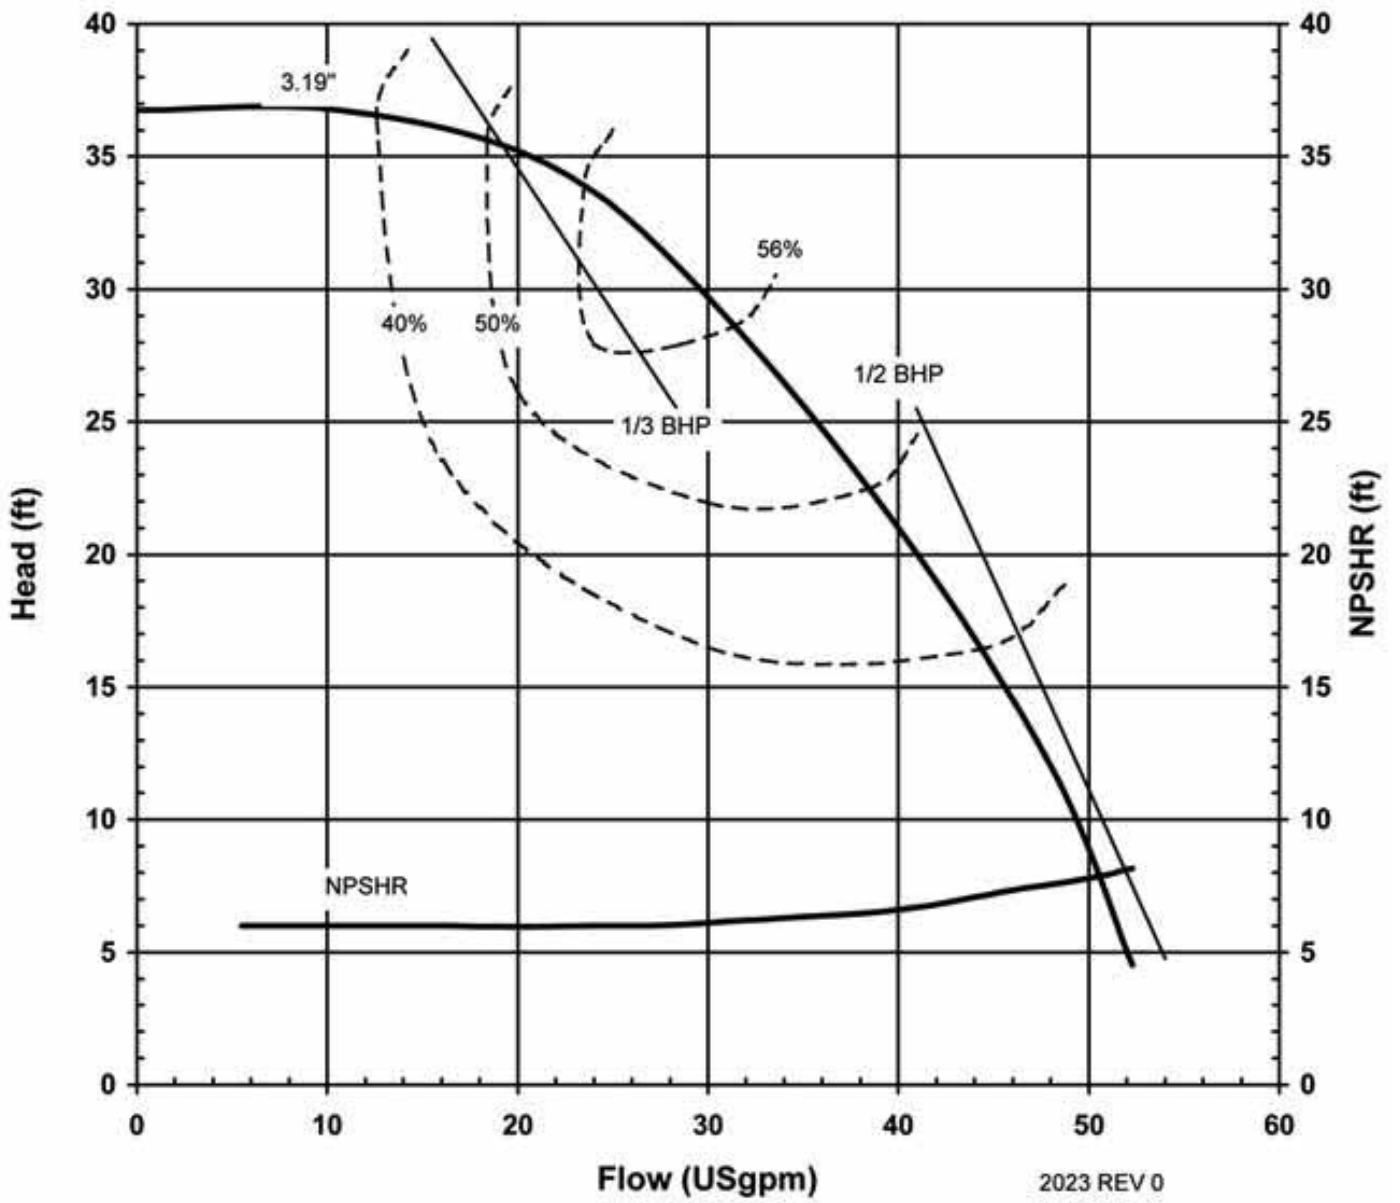

KC/VKC SERIES
MODELS KC/VKC 7
PERFORMANCE CURVE

**MODEL KC7
VKC7**

3450 rpm, 60 Hz
Suction: 1 1/2" FNPT
Discharge: 1" MNPT

2023 REV 0
01/01/2009