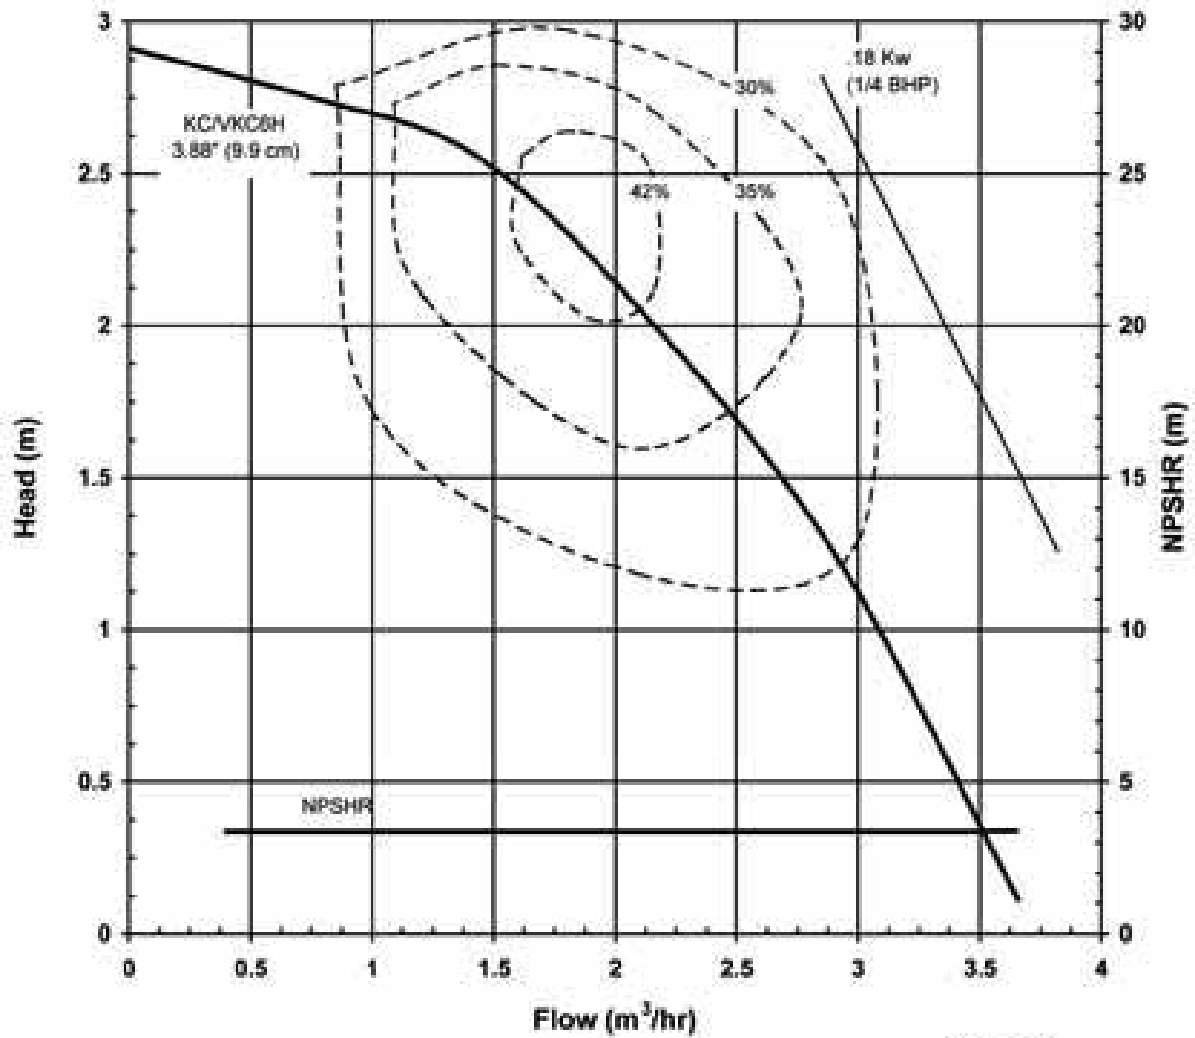

**MODEL KC6H
VKC6H**

2900 rpm, 50 Hz
Suction: 1" FNPT
Discharge: 3/4" MNPT

2033 REV 0
01/01/2009

KC/VKC SERIES
MODELS KC/VKC 6H
PERFORMANCE CURVE

**MODEL KC6H
VKC6H**
1450 rpm, 50 Hz
Suction: 1" FNPT
Discharge: 3/4" MNPT