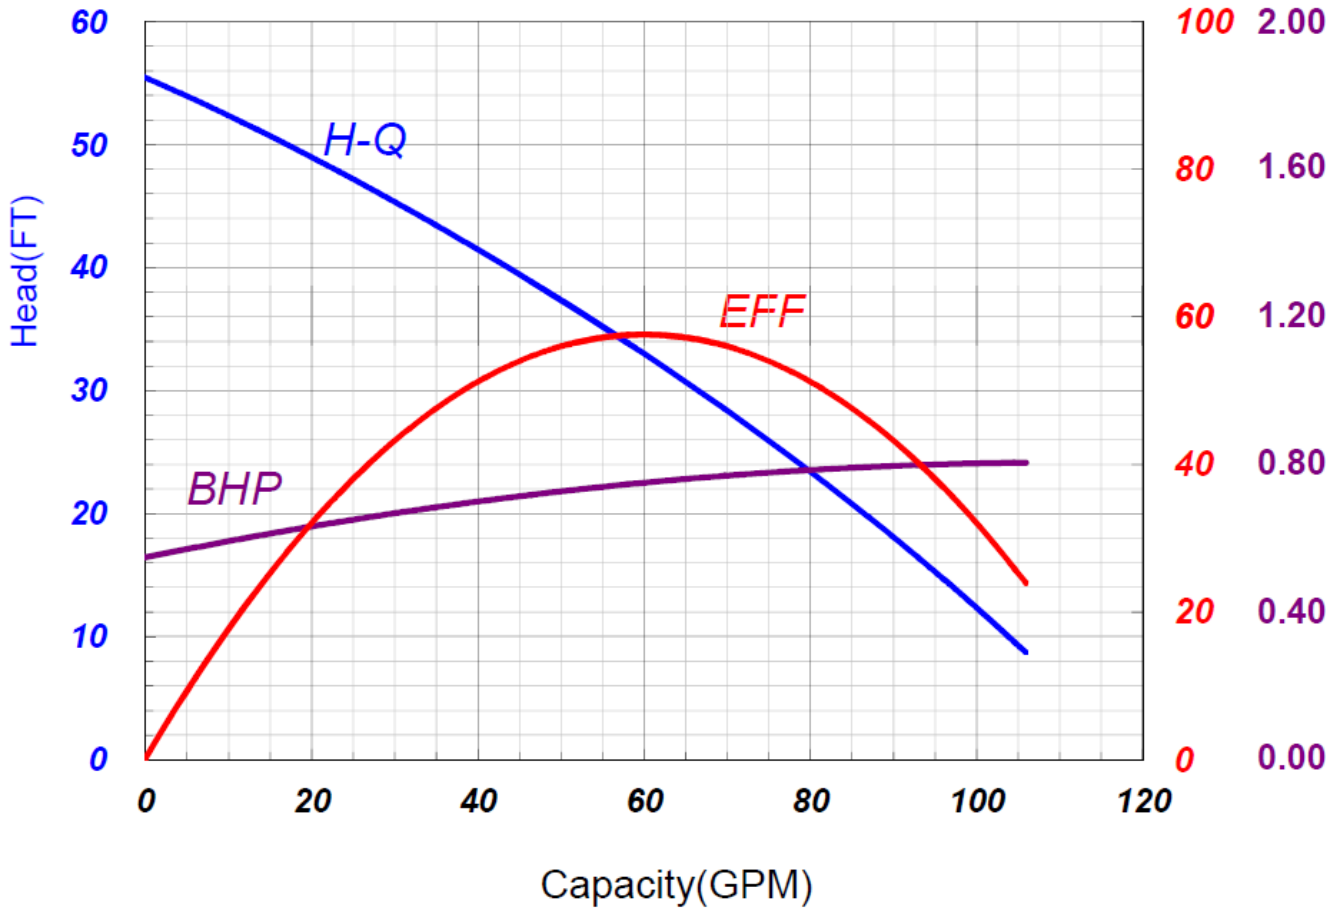

SC-100

Stancor Model SC-100 Individual Performance Curve

Horsepower: 1 HP
Hertz: 60 Hz

Specifications subject to change without notice