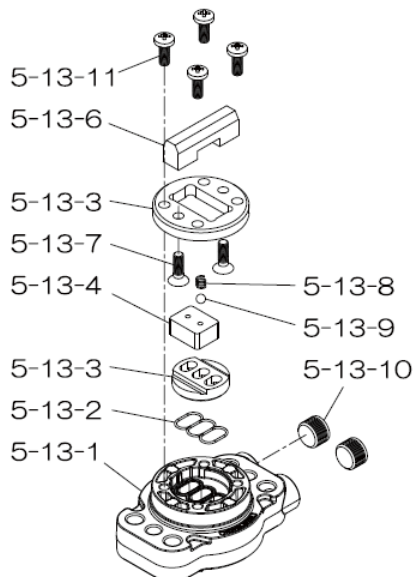

Reference			
No.	Description	Q'ty	Part No.
1	Out Chamber	2	780149
2	In Manifold	2	780246
3	Out Manifold	2	780152
4	Center Manifold	2	780250
5	Body Assembly	1	804780
6	Center Bushing	2	716253
7	Center Rod	1	716252
8	Center Disk	2	711906
9	Center Disk	2	780064
10	Diaphragm	2	771977
11	Valve Seat	4	772098
12	Ball	4	770596
13	Valve Guide	4	772099
14	Ball Valve	1	684322
19	Stand Body	2	711927
20	Cushion	4	771865
23	Bolt	20	683543
24	Plain Washer	32	631330
25	Spring Lock Washer	32	680257
26	Bolt	16	621213
27	Plain Washer	32	631331
28	Spring Lock Washer	24	680607
29	Nut	24	628014
33	Bolt	8	621179
35	Bolt	4	621149
36	Nut with Flange	4	683837
37	Bolt	8	683544
39	O-ring	4	684123
40	O-ring	4	684125
42	Bolt	4	683552
44	Silencer	2	804697
46	Cap	4	683641
47	Protector A	32	771789
48	Protector B	16	771790
53	O-ring	4	685443

**Repair Kits**

**K80-PS Liquid Side Kit includes the following:**

10	Diaphragm	2	771977
53	O-ring	4	685443
40	O-ring	4	684125
12	Ball	4	770596

**K80-AM-DP-HD Air Side Kit includes the following:**

Reference	No.	Description	Q'ty	Part No.
	5-3	Throat Bearing	2	773066
	5-5	Center Rod Guide	1	773047
	5-6	O-ring	2	640023
	5-7	O-ring	2	640133
	5-8	Gasket	2	773040
	5-9	Gasket	2	773041
	5-10	O-ring	2	640138
	5-11	O-ring	8	640007
	5-14	O-ring	2	640134
	5-21	Bushing	4	773067
	5-22	Spring	2	684537
	5-24	Pin	2	700231

**804784 Valve Body Assembly**

Reference	No.	Description	Q'ty	Part No.
	5-13-1	Valve Body	1	716244
	5-13-2	Gasket	1	773042
	5-13-3	Valve Seat	1	716246
	5-13-4	Block	1	773065
	5-13-5	Block Holder	1	716245
	5-13-6	Valve Guide	1	773064
	5-13-7	Flat Head Screw	2	684384
	5-13-8	Spring	1	706612
	5-13-9	Ball	1	686271
	5-13-10	Plug	2	772934
	5-13-11	Screw	4	602299