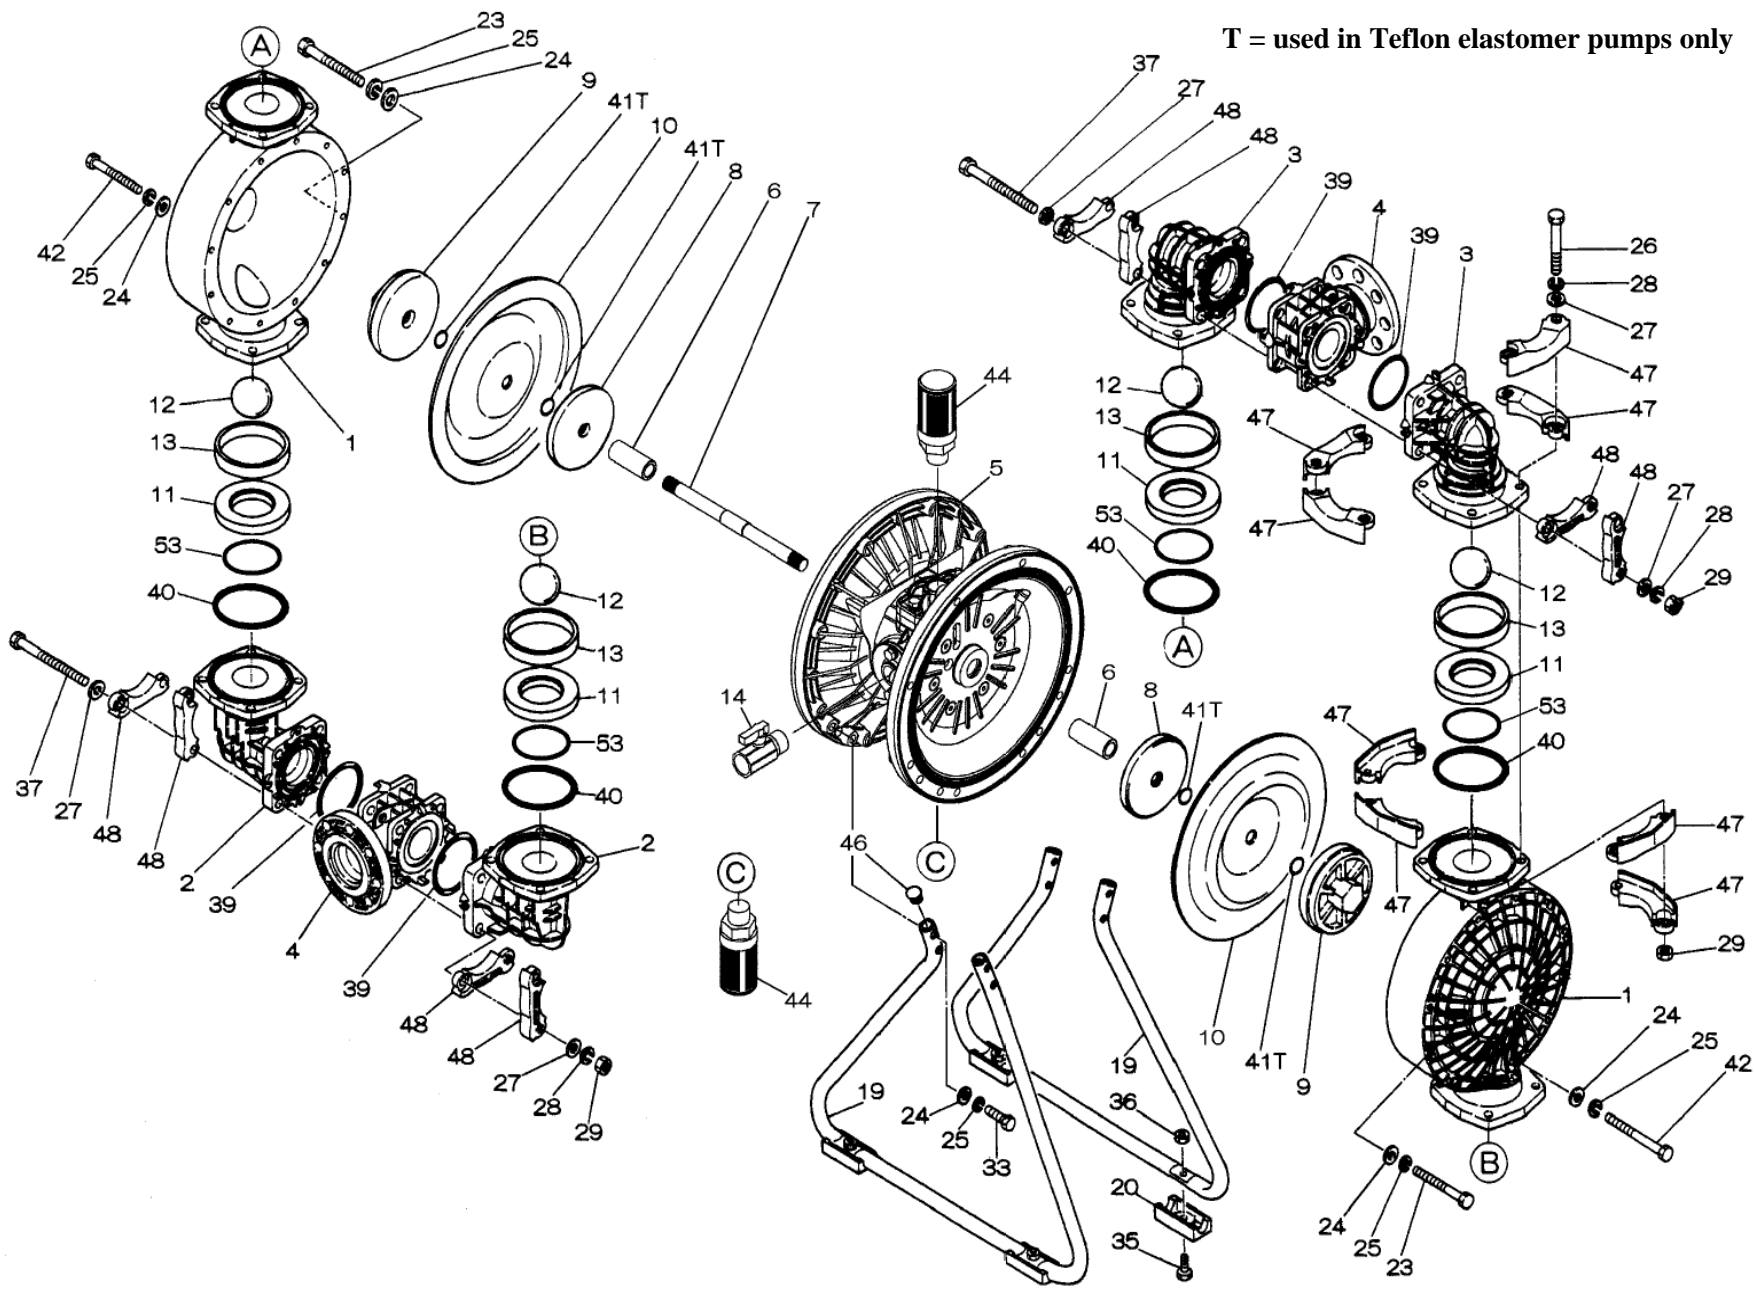

T = used in Teflon elastomer pumps only

Reference			
No.	Description	Q'ty	Part No.
1	Out Chamber	2	780149
2	In Manifold	2	780246
3	Out Manifold	2	780152
4	Center Manifold	2	780250
5	Body Assembly	1	804780
6	Center Bushing	2	716253
7	Center Rod	1	716252
8	Center Disk	2	711906
9	Center Disk	2	780064
10	Diaphragm	2	771977
11	Valve Seat	4	772098
12	Ball	4	770596
13	Valve Guide	4	772099
14	Ball Valve	1	684322
19	Stand Body	2	711927
20	Cushion	4	771865
23	Bolt	20	683543
24	Plain Washer	32	631330
25	Spring Lock Washer	32	680257
26	Bolt	16	621213
27	Plain Washer	32	631331
28	Spring Lock Washer	24	680607
29	Nut	24	628014
33	Bolt	8	621179
35	Bolt	4	621149
36	Nut with Flange	4	683837
37	Bolt	8	683544
39	O-ring	4	684123
40	O-ring	4	684125
42	Bolt	4	683552
44	Silencer	2	804697
46	Cap	4	683641
47	Protector A	32	771789
48	Protector B	16	771790
53	O-ring	4	685443

Repair Kits

K80-PS Liquid Side Kit includes the following:

10	Diaphragm	2	771977
53	O-ring	4	685443
40	O-ring	4	684125
12	Ball	4	770596

K80-AM-DP-HD Air Side Kit includes the following:

Reference	No.	Description	Q'ty	Part No.
	5-3	Throat Bearing	2	773066
	5-5	Center Rod Guide	1	773047
	5-6	O-ring	2	640023
	5-7	O-ring	2	640133
	5-8	Gasket	2	773040
	5-9	Gasket	2	773041
	5-10	O-ring	2	640138
	5-11	O-ring	8	640007
	5-14	O-ring	2	640134
	5-21	Bushing	4	773067
	5-22	Spring	2	684537
	5-24	Pin	2	700231