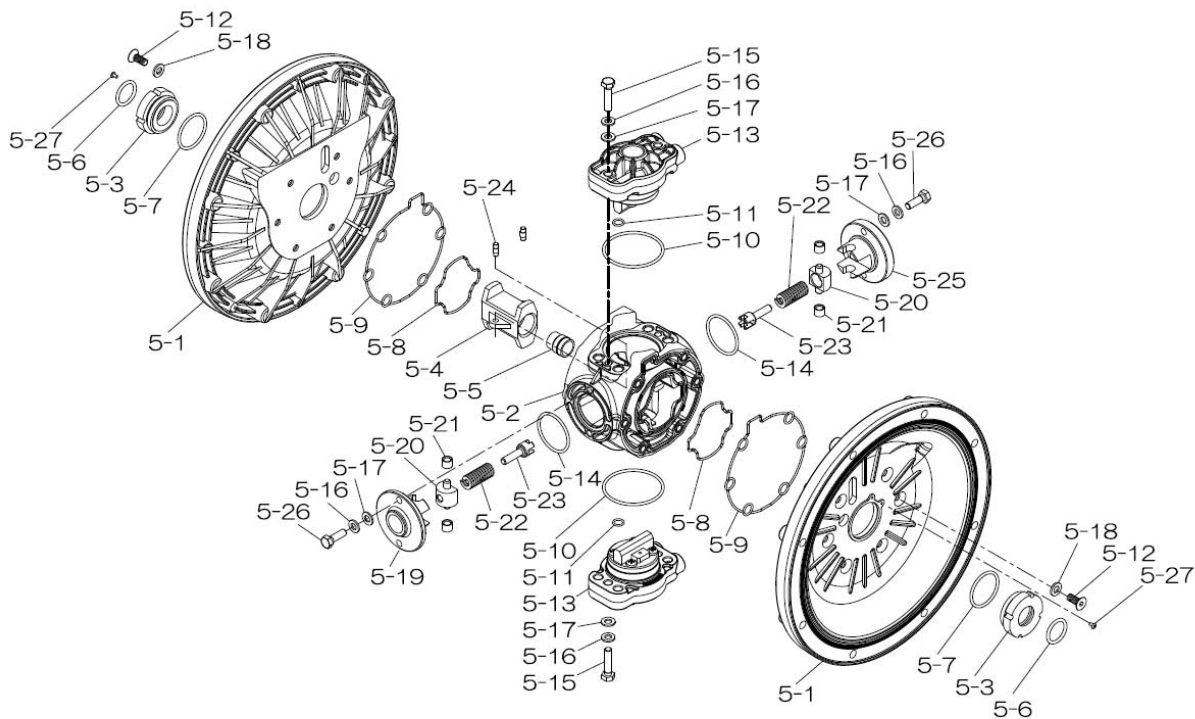

**804784 Valve Body Assembly**

Reference	No.	Description	Q'ty	Part No.
	5-13-1	Valve Body	1	716244
	5-13-2	Gasket	1	773042
	5-13-3	Valve Seat	1	716246
	5-13-4	Block	1	773065
	5-13-5	Block Holder	1	716245
	5-13-6	Valve Guide	1	773064
	5-13-7	Flat Head Screw	2	684384
	5-13-8	Spring	1	706612
	5-13-9	Ball	1	686271
	5-13-10	Plug	2	772934
	5-13-11	Screw	4	602299

XDP

336B-00\_2011

Yamada America, Inc.  
 955 East Algonquin Rd  
 Arlington Heights, IL 60005  
 Phone: 847.631.9200  
 Fax: 847.631.9273  
 www.yamadapump.com

Part # 854553

804780 Body Assembly

Reference No.	Description	Q'ty	Part No.
5-1	Air Chamber	2	716248
5-2	Body	1	716256
5-3	Throat Bearing	2	773066
5-4	Valve Switcher	1	716214
5-5	Center Rod Guide	1	773047
5-6	O-ring	2	640023
5-7	O-ring	2	640133
5-8	Gasket	2	773040
5-9	Gasket	2	773041
5-10	O-ring	2	640138
5-11	O-ring	8	640007
5-12	Flat Head Bolt	12	683812
5-13	Valve Body Assembly	2	804784
5-14	O-ring	2	640134
5-15	Bolt	4	611153
5-16	Spring Washer	8	631420
5-17	Plain Washer	8	631013
5-18	Plain Washer	12	684987
5-19	Retainer B	1	716249
5-20	Spring Retainer	2	713620
5-21	Bushing	4	773067
5-22	Spring	2	684537
5-23	Trip Arm	2	714446
5-24	Pin	2	700231
5-25	Retainer A	1	716216
5-26	Bolt	4	611149
5-27	Tapping Screws	2	686337