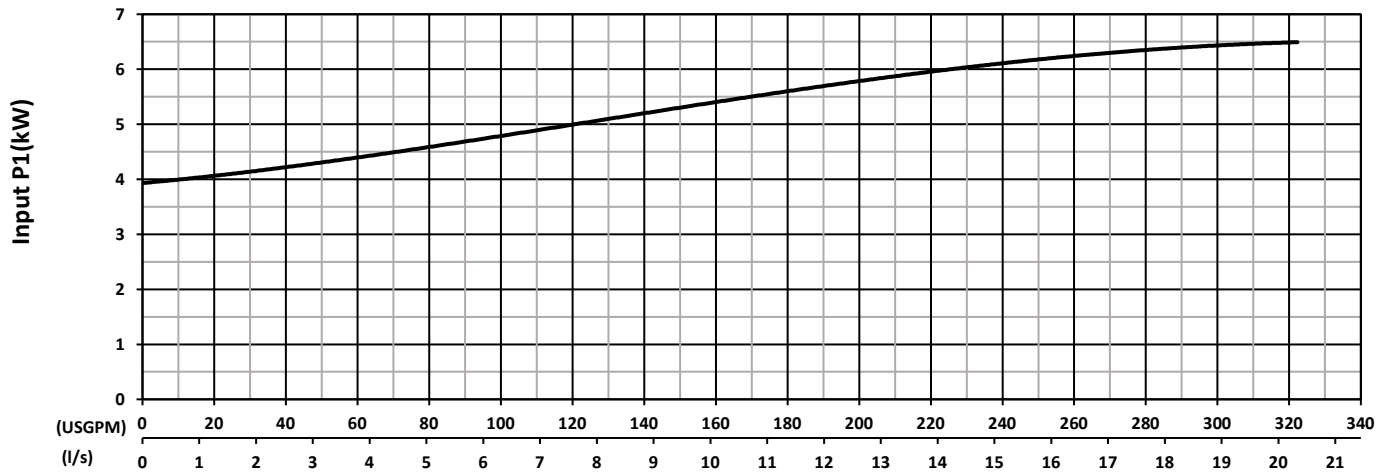

PERFORMANCE CURVE

Avenger Series SV-750

STANCOR

Dwg: DS-A04-027 Rev: 3

Date: 12/1/2017

Test Standard : HI 11.6 Gr 3B
Tested with water at 20°C

Pump Performance Test - Dual Units

Frequency	60 Hz
Pump Speed	3450 RPM
Impeller	Ø133mm