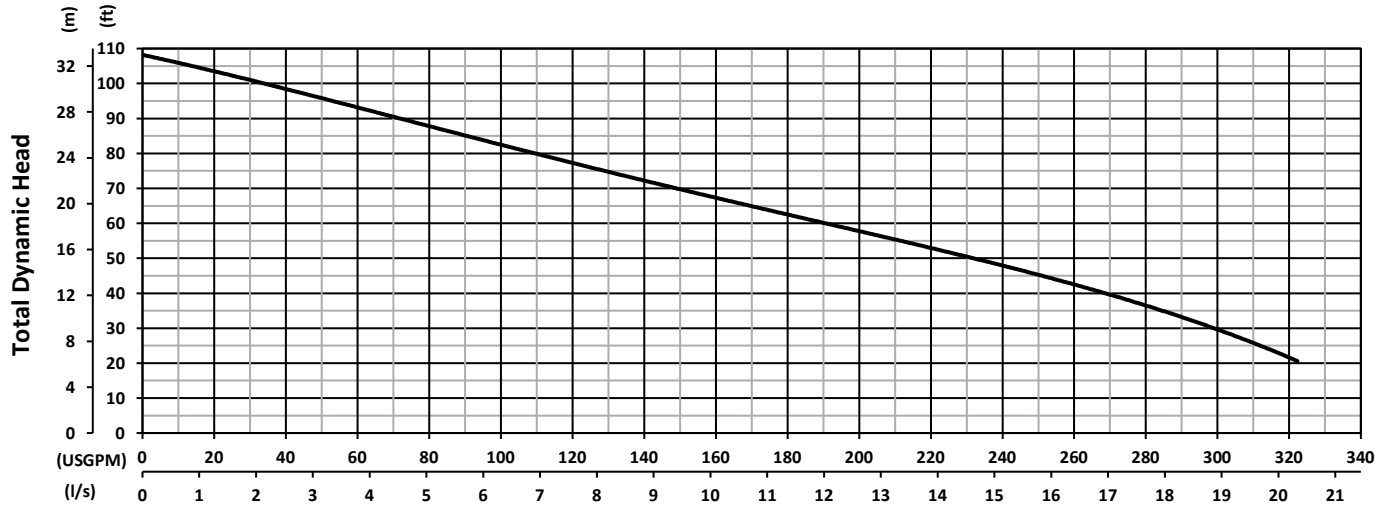

PERFORMANCE CURVE

Avenger Series SV-750

STANCOR

Dwg: DS-A04-027 Rev: 3

Date: 12/1/2017

Test Standard : HI 11.6 Gr 3B
Tested with water at 20°C

Pump Performance Test - Dual Units

Frequency	60 Hz
Pump Speed	3450 RPM
Impeller	Ø133mm