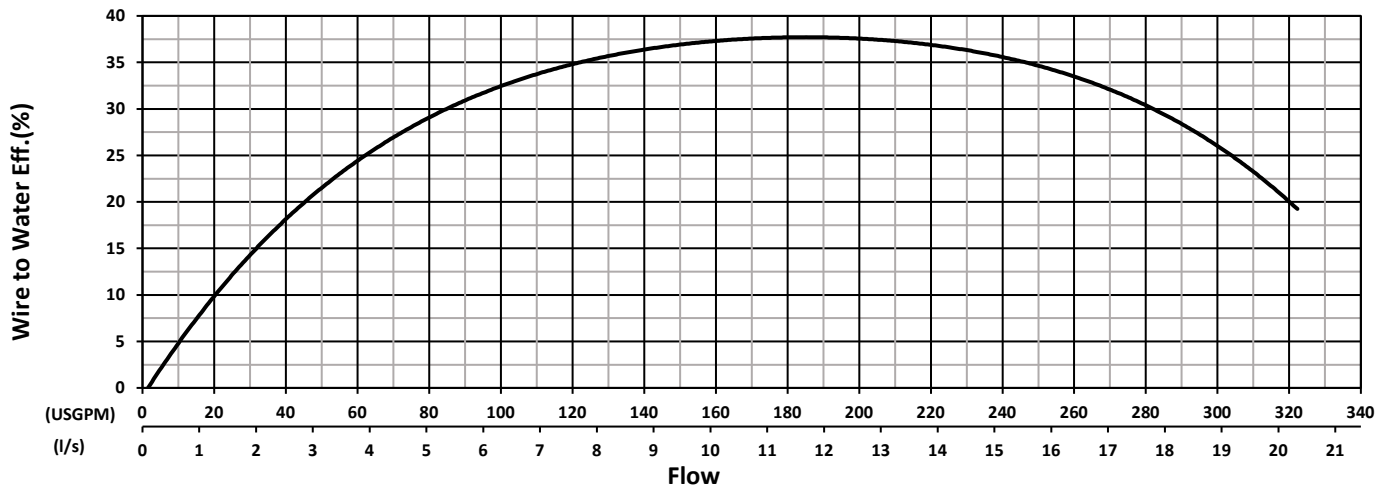

PERFORMANCE CURVE

Avenger Series SV-750

STANCOR

Dwg: DS-A04-027 Rev: 3

Date: 12/1/2017

Test Standard : HI 11.6 Gr 3B
Tested with water at 20°C

Pump Performance Test - Dual Units

Frequency	60 Hz
Pump Speed	3450 RPM
Impeller	Ø133mm