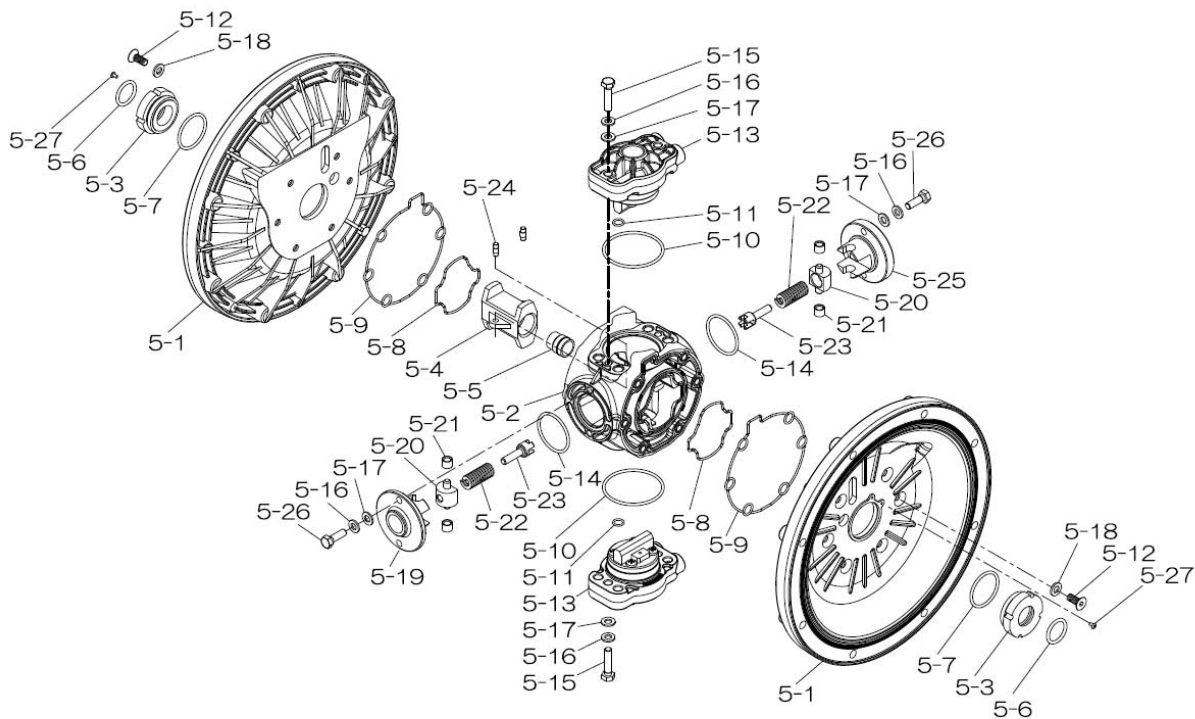

804784 Valve Body Assembly

| Reference | | | |
|-----------|-----------------|------|----------|
| No. | Description | Q'ty | Part No. |
| 5-13-1 | Valve Body | 1 | 716244 |
| 5-13-2 | Gasket | 1 | 773042 |
| 5-13-3 | Valve Seat | 1 | 716246 |
| 5-13-4 | Block | 1 | 773065 |
| 5-13-5 | Block Holder | 1 | 716245 |
| 5-13-6 | Valve Guide | 1 | 773064 |
| 5-13-7 | Flat Head Screw | 2 | 684384 |
| 5-13-8 | Spring | 1 | 706612 |
| 5-13-9 | Ball | 1 | 686271 |
| 5-13-10 | Plug | 2 | 772934 |
| 5-13-11 | Screw | 4 | 602299 |

XDP

341B-00_2011

Yamada America, Inc.
 955 East Algonquin Rd
 Arlington Heights, IL 60005
 Phone: 847.631.9200
 Fax: 847.631.9273
 www.yamadapump.com

Part # 854536

804780 Body Assembly

| Reference No. | Description | Q'ty | Part No. |
|---------------|---------------------|------|----------|
| 5-1 | Air Chamber | 2 | 716248 |
| 5-2 | Body | 1 | 716256 |
| 5-3 | Throat Bearing | 2 | 773066 |
| 5-4 | Valve Switcher | 1 | 716214 |
| 5-5 | Center Rod Guide | 1 | 773047 |
| 5-6 | O-ring | 2 | 640023 |
| 5-7 | O-ring | 2 | 640133 |
| 5-8 | Gasket | 2 | 773040 |
| 5-9 | Gasket | 2 | 773041 |
| 5-10 | O-ring | 2 | 640138 |
| 5-11 | O-ring | 8 | 640007 |
| 5-12 | Flat Head Bolt | 12 | 683812 |
| 5-13 | Valve Body Assembly | 2 | 804784 |
| 5-14 | O-ring | 2 | 640134 |
| 5-15 | Bolt | 4 | 611153 |
| 5-16 | Spring Washer | 8 | 631420 |
| 5-17 | Plain Washer | 8 | 631013 |
| 5-18 | Plain Washer | 12 | 684987 |
| 5-19 | Retainer B | 1 | 716249 |
| 5-20 | Spring Retainer | 2 | 713620 |
| 5-21 | Bushing | 4 | 773067 |
| 5-22 | Spring | 2 | 684537 |
| 5-23 | Trip Arm | 2 | 714446 |
| 5-24 | Pin | 2 | 700231 |
| 5-25 | Retainer A | 1 | 716216 |
| 5-26 | Bolt | 4 | 611149 |
| 5-27 | Tapping Screws | 2 | 686337 |