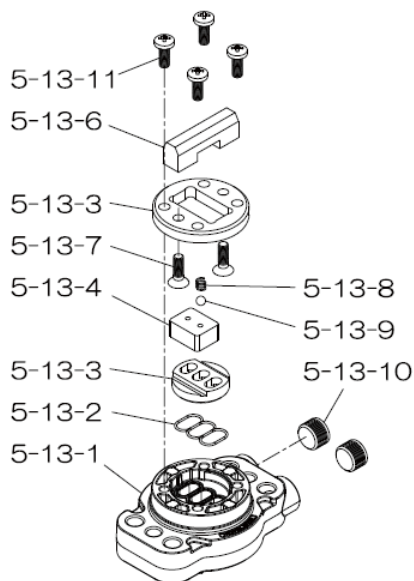

| Reference | | | |
|-----------|--------------------|------|----------|
| No. | Description | Q'ty | Part No. |
| 1 | Out Chamber | 2 | 713158 |
| 2 | In Manifold | 1 | 713170 |
| 3 | Out Manifold | 1 | 713167 |
| 5 | Body Assembly | 1 | 804780 |
| 6 | Center Bushing | 2 | 716253 |
| 7 | Center Rod | 1 | 716252 |
| 8 | Center Disk | 2 | 711906 |
| 9 | Center Disk | 2 | 713371 |
| 10 | Diaphragm | 2 | 771705 |
| 11 | Valve Seat | 4 | 771795 |
| 12 | Ball | 4 | 773144 |
| 14 | Ball Valve | 1 | 684322 |
| 19 | Pump Base | 2 | 711912 |
| 20 | Cushion | 4 | 771402 |
| 21 | Nut | 2 | 683408 |
| 22 | Coned Disk Spring | 2 | 682740 |
| 23 | Bolt | 20 | 686161 |
| 23a | Wave Spring Washer | 20 | 631917 |
| 24 | Plain Washer | 4 | 631014 |
| 25 | Wave Spring Washer | 4 | 631917 |
| 26 | Bolt | 16 | 611204 |
| 27 | Plain Washer | 16 | 631015 |
| 28 | Spring Lock Washer | 16 | 631938 |
| 29 | Nut | 16 | 627014 |
| 33 | Bolt | 4 | 611177 |
| 34 | Nut | 4 | 627013 |
| 35 | Bolt | 4 | 611149 |
| 36 | Nut with Flange | 4 | 682276 |
| 40 | O-ring | 4 | 640080 |
| 42 | Bolt | 4 | 686026 |
| 44 | Silencer | 2 | 804697 |

804784 Valve Body Assembly

| Reference | | | |
|-----------|-----------------|------|----------|
| No. | Description | Q'ty | Part No. |
| 5-13-1 | Valve Body | 1 | 716244 |
| 5-13-2 | Gasket | 1 | 773042 |
| 5-13-3 | Valve Seat | 1 | 716246 |
| 5-13-4 | Block | 1 | 773065 |
| 5-13-5 | Block Holder | 1 | 716245 |
| 5-13-6 | Valve Guide | 1 | 773064 |
| 5-13-7 | Flat Head Screw | 2 | 684384 |
| 5-13-8 | Spring | 1 | 706612 |
| 5-13-9 | Ball | 1 | 686271 |
| 5-13-10 | Plug | 2 | 772934 |
| 5-13-11 | Screw | 4 | 602299 |