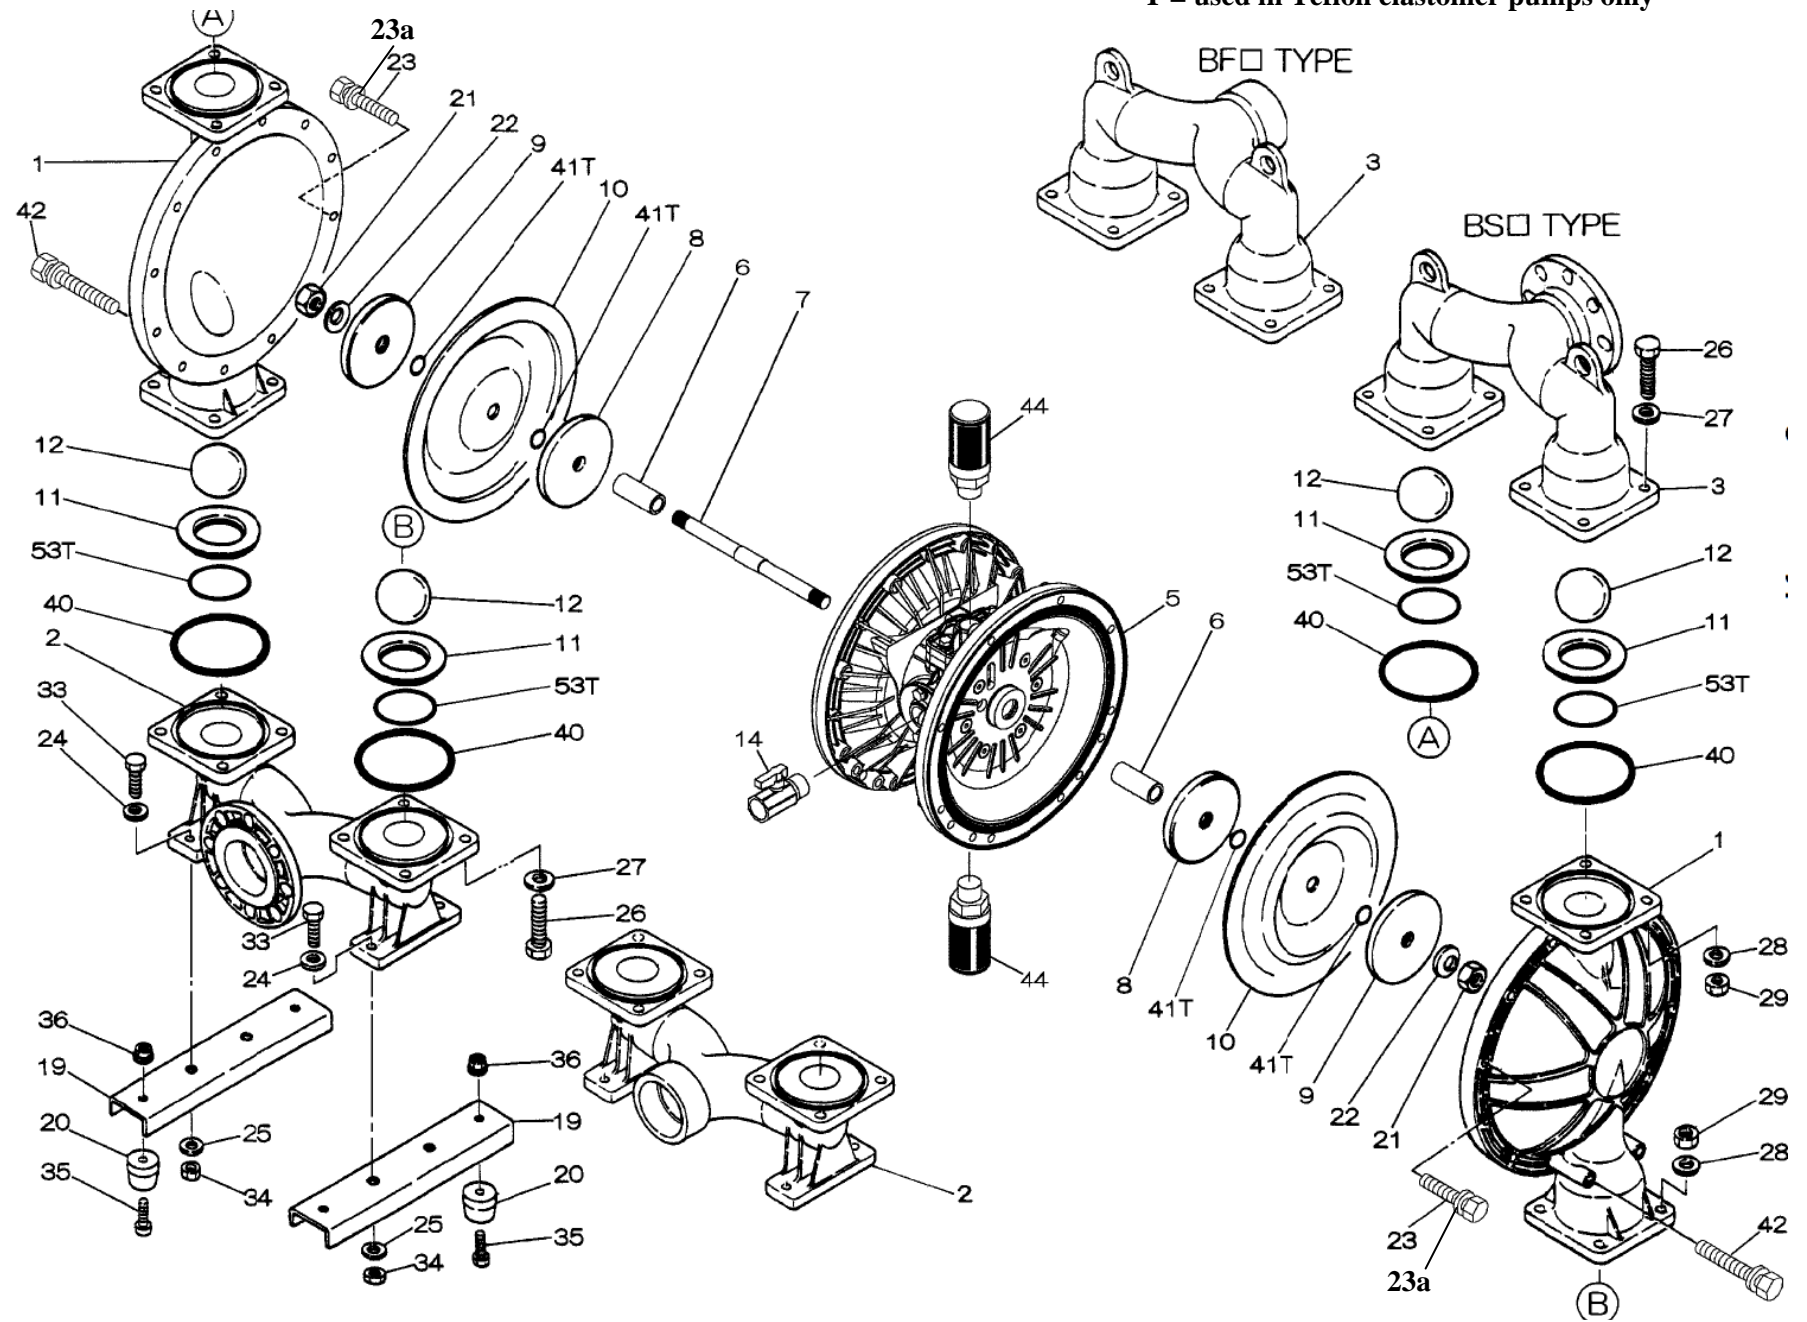

T = used in Teflon elastomer pumps only

Reference			
No.	Description	Q'ty	Part No.
1	Out Chamber	2	713158
2	In Manifold	1	713170
3	Out Manifold	1	713167
5	Body Assembly	1	804780
6	Center Bushing	2	716253
7	Center Rod	1	716252
8	Center Disk	2	711906
9	Center Disk	2	713371
10	Diaphragm	2	771705
11	Valve Seat	4	771795
12	Ball	4	773144
14	Ball Valve	1	684322
19	Pump Base	2	711912
20	Cushion	4	771402
21	Nut	2	683408
22	Coned Disk Spring	2	682740
23	Bolt	20	686161
23a	Wave Spring Washer	20	631917
24	Plain Washer	4	631014
25	Wave Spring Washer	4	631917
26	Bolt	16	611204
27	Plain Washer	16	631015
28	Spring Lock Washer	16	631938
29	Nut	16	627014
33	Bolt	4	611177
34	Nut	4	627013
35	Bolt	4	611149
36	Nut with Flange	4	682276
40	O-ring	4	640080
42	Bolt	4	686026
44	Silencer	2	804697

Repair Kits

K80-MH Liquid Side Kit includes the following:

Reference			
No.	Description	Q'ty	Part No.
10	Diaphragm	2	771705
11	Valve Seat	4	771795
40	O-ring	4	640080
12	Ball	4	773144

K80-AM-DP-HD Air Side Kit includes the following:

Reference			
No.	Description	Q'ty	Part No.
5-3	Throat Bearing	2	773066
5-5	Center Rod Guide	1	773047
5-6	O-ring	2	640023
5-7	O-ring	2	640133
5-8	Gasket	2	773040
5-9	Gasket	2	773041
5-10	O-ring	2	640138
5-11	O-ring	8	640007
5-14	O-ring	2	640134
5-21	Bushing	4	773067
5-22	Spring	2	684537
5-24	Pin	2	700231