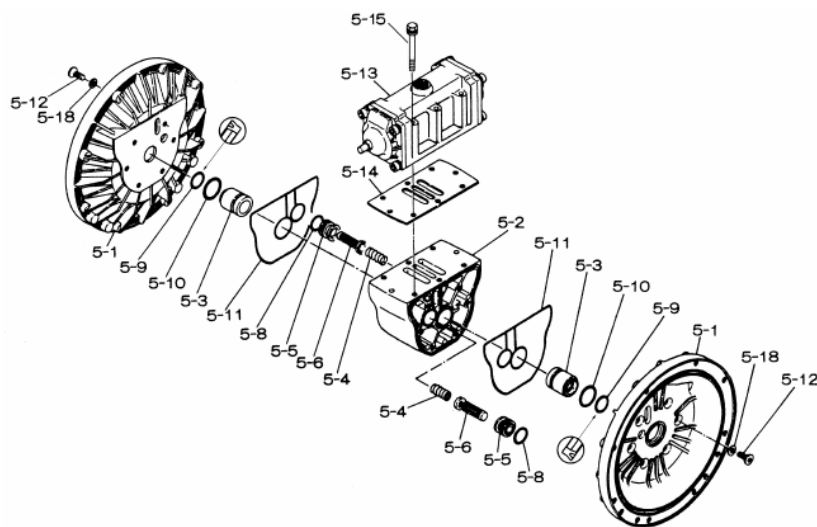

Reference No.	Description	Q'ty	Part No.
1	Out Chamber	2	712931
2	In Manifold - Flange	1	712599
2	In Manifold - NPT	1	712601
3	Out Manifold - Flange	1	712598
3	Out Manifold - NPT	1	712600
5	Body Assembly	1	803111
7	Center Rod	1	711900
8	Center Disk	2	711902
9	Center Disk	2	711903
10	Diaphragm	2	771854
11	Valve Seat	4	771921
12	Ball	4	770593
14	Ball Valve	1	684321
15	Elbow	1	682523
16	Bushing	1	684339
19	Pump Base	2	711911
20	Cushion	4	771402
21	Nut	2	683408
22	Coned Disk Spring	2	682740
23	Bolt	16	621180
23a	Wave Spring Washer	16	631937
24	Plain Washer	4	631174
25	Wave Spring Washer	4	631937
26	Bolt	12	621202
27	Plain Washer	12	631175
28	Spring Lock Washer	12	631938
29	Nut	12	628014
33	Bolt	4	621175
34	Nut	4	628013
35	Bolt	4	611149
36	Nut with Flange	4	682276
40	O-ring	4	683999
51	Cushion	2	770582

Repair Kits			
<b>K40-ME Liquid Side Kit includes the following:</b>			
10	Diaphragm	2	771854
11	Valve Seat	4	771921
40	O-ring	4	640065
12	Ball	4	770593

K45-AM Air Side Kit includes the following:			
5-3	Throat Bearing	2	772689
5-4	Spring	2	711937
5-5	Valve Seat	2	771740
5-6	Pilot Valve Assembly	2	832162
5-8	O-ring	7	640020
5-9	Packing	2	685444
5-10	O-ring	2	640029
5-11	Gasket	2	771742
5-14	Gasket	1	771712
5-13-8	Gasket	2	771738
5-13-12 Seal	Seal Ring	15	771732
5-13-12 Sleeve	Sleeve Assembly	1	803675

**Body Assembly 803111**

Reference No.	Description	Q'ty	Part No.
5-1	Air Chamber	2	711933
5-2	Body	1	711936
5-3	Throat Bearing	2	772689
5-4	Spring	2	711937
5-5	Pilot Valve Seat	2	771740
5-6	Pilot Valve Assembly	2	832162
5-8	O-ring	2	640020
5-9	Packing	2	685444
5-10	O-ring	2	640029
5-11	Gasket	2	771742
5-12	Flat Head Bolt	12	683812
5-13	Valve Body Assembly	1	802971
5-14	Gasket	1	771712
5-15	Bolt	6	684240
5-18	Plain Washer	12	684987