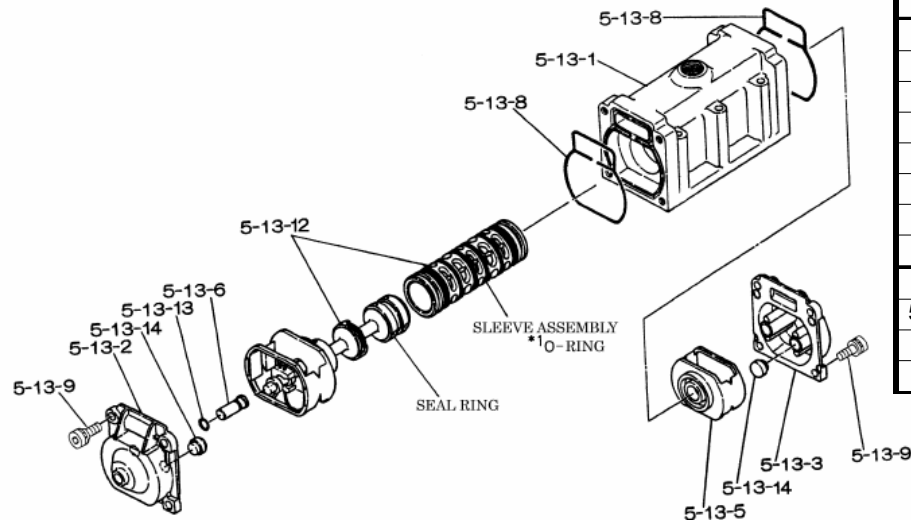

802971 Valve Body Assembly			
Reference			
No.	Description	Q'ty	Part No.
5-13-1	Valve Body	1	711931
5-13-2	Cap A	1	580999
5-13-3	Cap B	1	581000
5-13-5	Spring Stopper	1	771735
5-13-6	Reset Button	1	712976
5-13-8	Gasket	2	771738
5-13-9	Bolt	8	685036
5-13-12	C Spool Valve Assy.	1	803115
5-13-12 Seal	Seal Ring	15	771732
5-13-12 Sleeve	Sleeve Assembly	1	803675
5-13-13	O-ring	1	640005
5-13-14	Cushion	4	684128