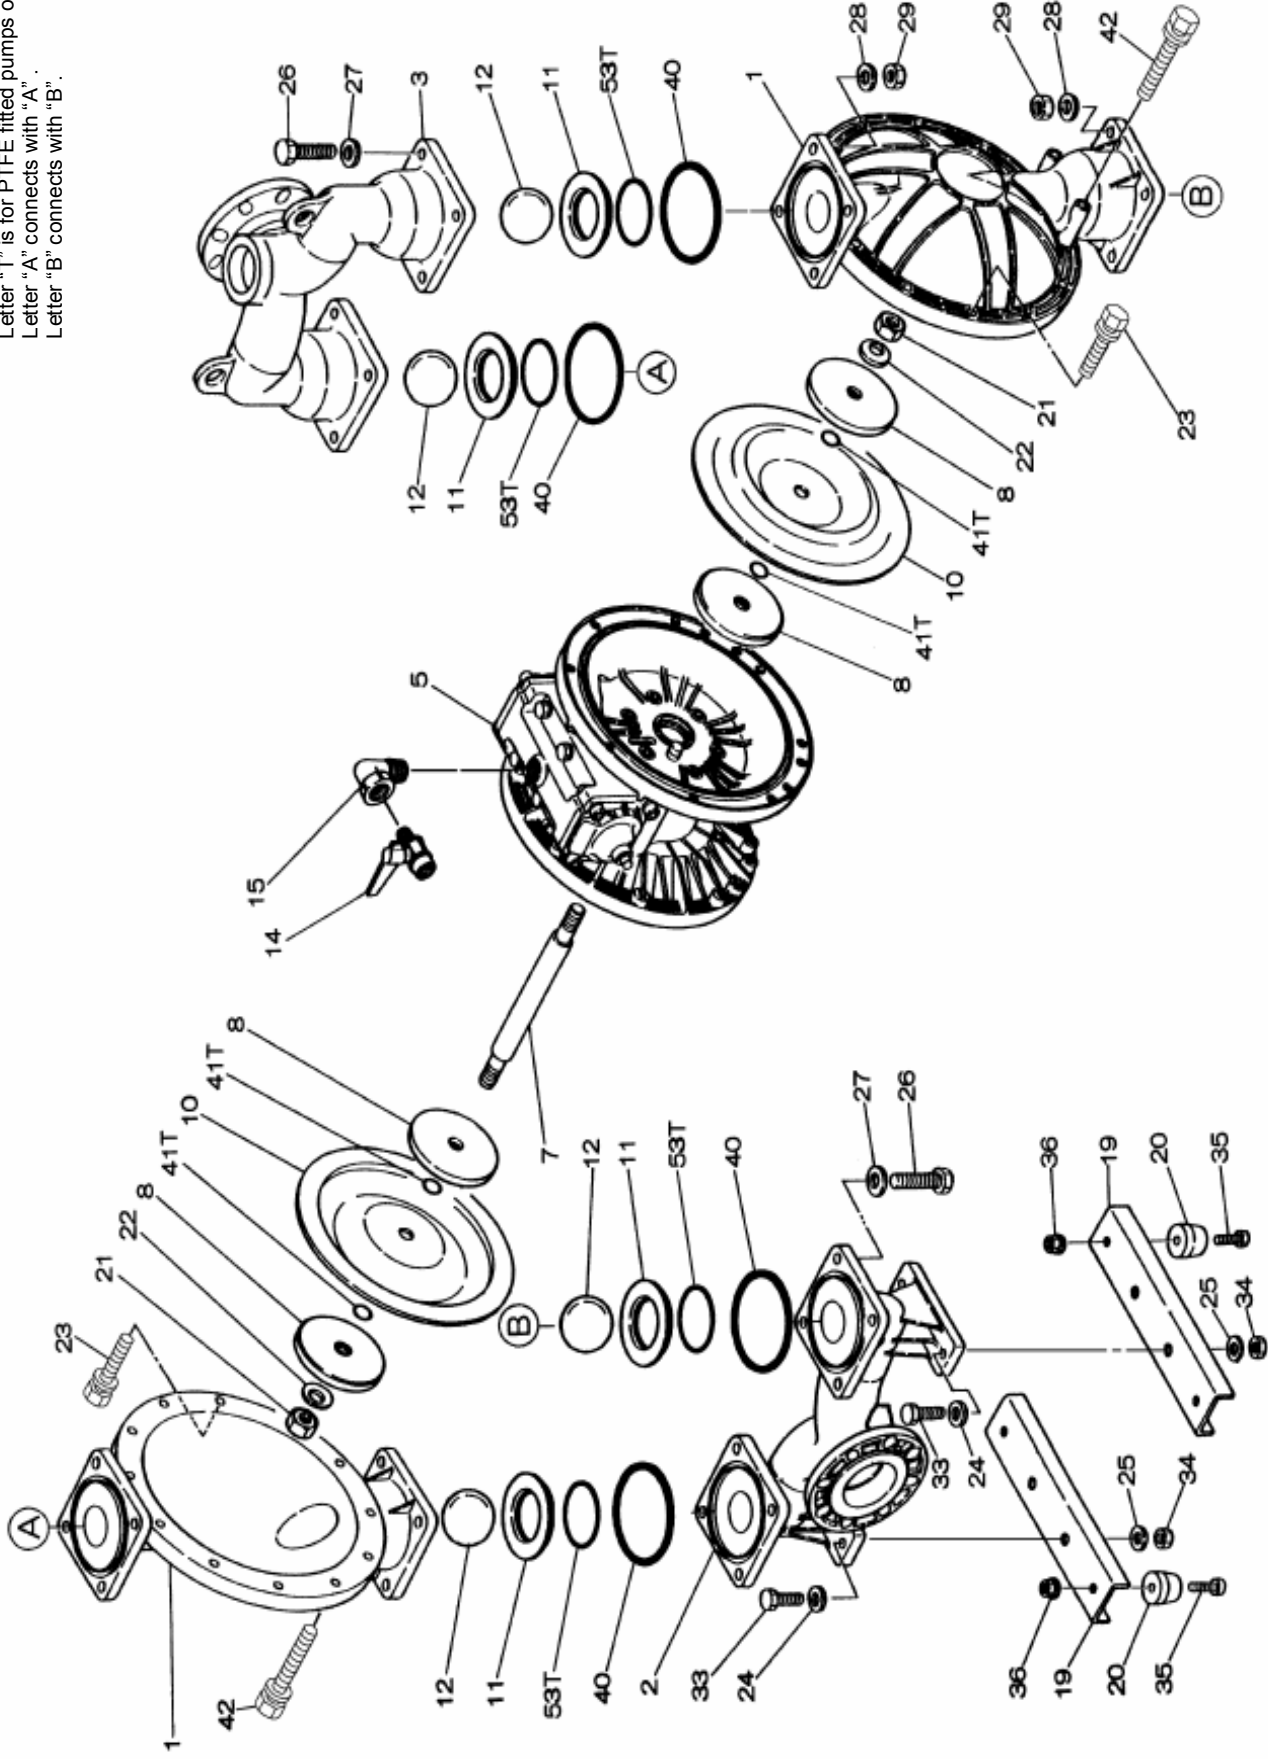

Note: "T" is for PTFE fitted pumps only.
Letter "A" connects with "A".
Letter "B" connects with "B".

Model: NDP-80BAS
Part # 852725

Reference No.	Description	Q'ty	Part No.
1	Out Chamber	2	580962
2	In Manifold	1	714371
3	Out Manifold	1	714365
5	Body Assembly	1	803113
7	Center Rod	1	711901
8	Center Disk	2	711906
10	Diaphragm	2	771977
11	Valve Seat	4	772005
12	Ball	4	773174
14	Ball Valve	1	684322
15	Elbow	1	682523
19	Pump Base	2	711912
20	Cushion	4	771402
21	Nut	2	683408
22	Coned Disk Spring	2	682740
23	Bolt	20	686163
23a	Washer	20	631917
24	Plain Washer	4	631014
25	Washer	4	631917
26	Bolt	16	611204
27	Plain Washer	16	631015
28	Spring Lock Washer	16	631918
29	Nut	16	627014
33	Bolt	4	611177
34	Nut	4	627013
35	Bolt	4	611149
36	Nut with Flange	4	682276
40	O-ring	4	684124
42	Bolt	4	686164
42a	Washer	4	631917

Repair Kits			
K80-MS Liquid Side Kit includes the following:			
10	Diaphragm	2	771977
11	Valve Seat	4	772005
40	O-ring	4	684124
12	Ball	4	773174
K80-AM Air Side Kit includes the following:			
5-3	Throat Bearing	2	772689
5-4	Spring	2	711937
5-5	Valve Seat	2	771740
5-6	Pilot Valve Assembly	2	832163
5-8	O-ring	7	640020
5-9	Packing	2	685444
5-10	O-ring	2	640029
5-11	Gasket	2	771742
5-14	Gasket	1	771712
5-13-8	Gasket	2	771738
5-13-12 Seal	Seal Ring	15	771732
5-13-12 Sleeve	Sleeve Assembly	1	803675