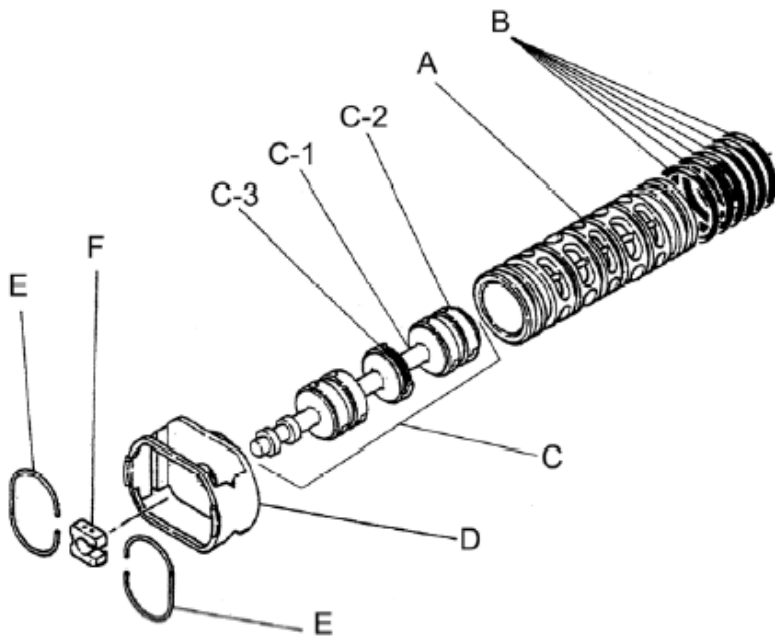

803115 Air Valve Assembly (5-13-12)			
Reference			
No.	Description	Q'ty	Part No.
A	Sleeve	1	803675
B	O-ring	6	640036
C	Spool Assembly	1	803114
C-1	Spool	1	771733
C-2	Seal Ring	15	771732
C-3	O-ring	5	640020
D	Spring Retainer	1	771735
E	C-Spring	2	711932
F	Block	1	771734

Yamada America, Inc.
955 East Algonquin Rd
Arlington Heights, IL 60005
Phone: 847.631.9200
Fax: 847.631.9273
www.yamadapump.com