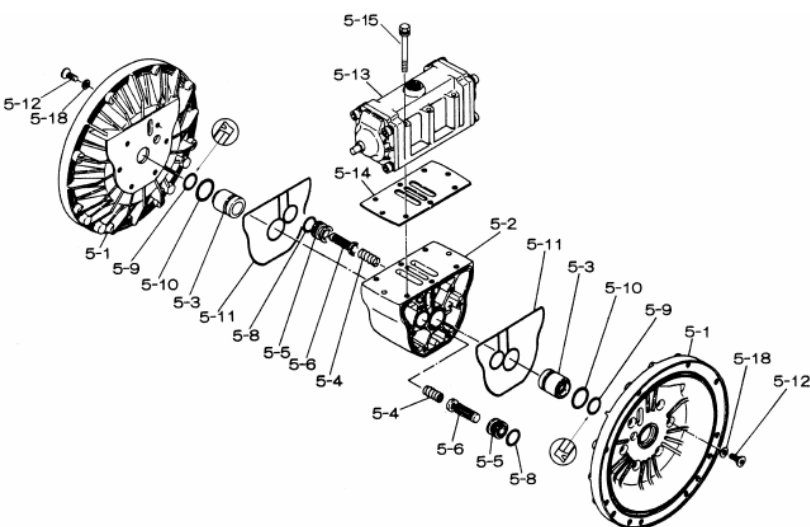

Note: "T" is for PTFE fitted pumps only.
Letter "A" connects with "A".
Letter "B" connects with "B".

Model: NDP-80BAS
Part # 852725

Yamada America, Inc.
955 East Algonquin Rd
Arlington Heights, IL 60005
Phone: 847.631.9200
Fax: 847.631.9273
www.yamadapump.com

Reference No.	Description	Q'ty	Part No.
1	Out Chamber	2	580962
2	In Manifold	1	714371
3	Out Manifold	1	714365
5	Body Assembly	1	803113
7	Center Rod	1	711901
8	Center Disk	2	711906
10	Diaphragm	2	771977
11	Valve Seat	4	772005
12	Ball	4	773174
14	Ball Valve	1	684322
15	Elbow	1	682523
19	Pump Base	2	711912
20	Cushion	4	771402
21	Nut	2	683408
22	Coned Disk Spring	2	682740
23	Bolt	20	686163
23a	Washer	20	631917
24	Plain Washer	4	631014
25	Washer	4	631917
26	Bolt	16	611204
27	Plain Washer	16	631015
28	Spring Lock Washer	16	631918
29	Nut	16	627014
33	Bolt	4	611177
34	Nut	4	627013
35	Bolt	4	611149
36	Nut with Flange	4	682276
40	O-ring	4	684124
42	Bolt	4	686164
42a	Washer	4	631917

Repair Kits			
K80-MS Liquid Side Kit includes the following:			
10	Diaphragm	2	771977
11	Valve Seat	4	772005
40	O-ring	4	684124
12	Ball	4	773174
K80-AM Air Side Kit includes the following:			
5-3	Throat Bearing	2	772689
5-4	Spring	2	711937
5-5	Valve Seat	2	771740
5-6	Pilot Valve Assembly	2	832163
5-8	O-ring	7	640020
5-9	Packing	2	685444
5-10	O-ring	2	640029
5-11	Gasket	2	771742
5-14	Gasket	1	771712
5-13-8	Gasket	2	771738
5-13-12 Seal	Seal Ring	15	771732
5-13-12 Sleeve	Sleeve Assembly	1	803675

Body Assembly 803113			
Reference No.	Description	Q'ty	Part No.
5-1	Air Chamber	2	711935
5-2	Body	1	711936
5-3	Throat Bearing	2	772689
5-4	Spring	2	711937
5-5	Valve Seat	2	771740
5-6	Pilot Valve Assembly	2	832163
5-8	O-ring	2	640020
5-9	Packing	2	685444
5-10	O-ring	2	640029
5-11	Gasket	2	771742
5-12	Flat Head Bolt	12	683812
5-13	Valve Body Assembly	1	802971
5-14	Gasket	1	771712
5-15	Bolt	6	684240
5-18	Plain Washer	12	684987