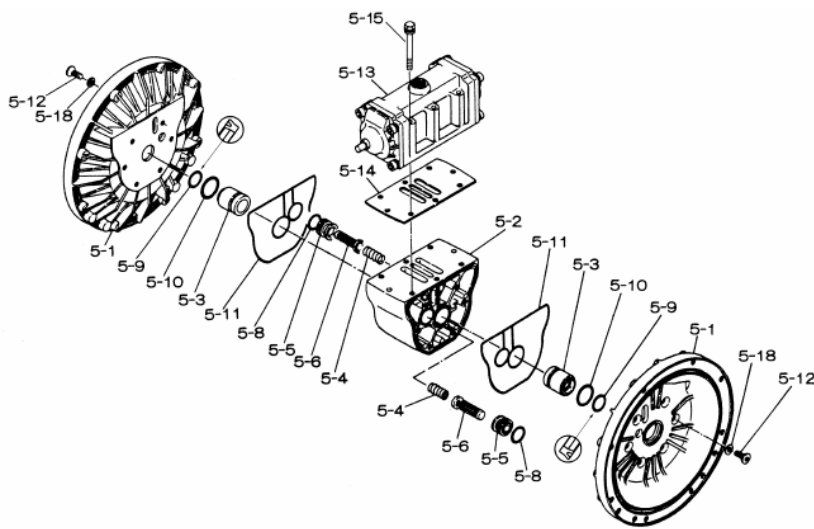

Yamada America, Inc.  
955 East Algonquin Rd  
Arlington Heights, IL 60005  
Phone: 847.631.9200  
Fax: 847.631.9273  
www.yamadapump.com

Model: NDP-80BFC  
Part # 852859

Reference			
No.	Description	Q'ty	Part No.
1	Out Chamber	2	713158
2	In Manifold	1	713170
3	Out Manifold	1	713167
5	Body Assembly	1	803113
7	Center Rod	1	711901
8	Center Disk	2	711906
9	Center Disk	2	713371
10	Diaphragm	2	771857
11	Valve Seat	4	771958
12	Ball	4	770559
14	Ball Valve	1	684322
15	Elbow	1	682523
19	Pump Base	2	711912
20	Cushion	4	771402
21	Nut	2	683408
22	Coned Disk Spring	2	682740
23	Bolt	20	686161
23a	Washer	20	631917
24	Plain Washer	4	631014
25	Washer	4	631917
26	Bolt	16	611204
27	Plain Washer	16	631015
28	Spring Lock Washer	16	631918
29	Nut	16	627014
33	Bolt	4	611177
34	Nut	4	627013
35	Bolt	4	611149
36	Nut with Flange	4	682276
40	O-ring	4	640078
42	Bolt	4	686164
42a	Washer	4	631917

**Repair Kits**

**K80-MC Liquid Side Kit includes the following:**

10	Diaphragm	2	771857
11	Valve Seat	4	771958
40	O-ring	4	640078
12	Ball	4	770559

**K80-AM Air Side Kit includes the following:**

5-3	Throat Bearing	2	772689
5-4	Spring	2	711937
5-5	Valve Seat	2	771740
5-6	Pilot Valve Assembly	2	832163
5-8	O-ring	7	640020
5-9	Packing	2	685444
5-10	O-ring	2	640029
5-11	Gasket	2	771742
5-14	Gasket	1	771712
5-13-8	Gasket	2	771738
5-13-12 Seal	Seal Ring	15	771732
5-13-12 Sleeve	Sleeve Assembly	1	803675

**Body Assembly 803113**

Reference			
No.	Description	Q'ty	Part No.
5-1	Air Chamber	2	711935
5-2	Body	1	711936
5-3	Throat Bearing	2	772689
5-4	Spring	2	711937
5-5	Valve Seat	2	771740
5-6	Pilot Valve Assembly	2	832163
5-8	O-ring	2	640020
5-9	Packing	2	685444
5-10	O-ring	2	640029
5-11	Gasket	2	771742
5-12	Flat Head Bolt	12	683812
5-13	Valve Body Assembly	1	802971
5-14	Gasket	1	771712
5-15	Bolt	6	684240
5-18	Plain Washer	12	684987