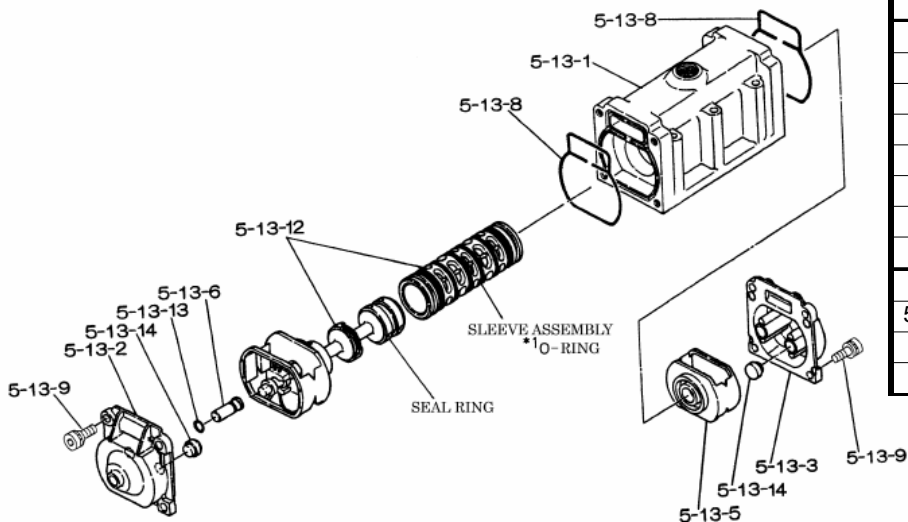

**Repair Kits**

**K80-MC Liquid Side Kit includes the following:**

10	Diaphragm	2	771857
11	Valve Seat	4	771958
40	O-ring	4	640078
12	Ball	4	770559

**K80-AM Air Side Kit includes the following:**

5-3	Throat Bearing	2	772689
5-4	Spring	2	711937
5-5	Valve Seat	2	771740
5-6	Pilot Valve Assembly	2	832163
5-8	O-ring	7	640020
5-9	Packing	2	685444
5-10	O-ring	2	640029
5-11	Gasket	2	771742
5-14	Gasket	1	771712
5-13-8	Gasket	2	771738
5-13-12 Seal	Seal Ring	15	771732
5-13-12 Sleeve	Sleeve Assembly	1	803675

**Body Assembly 803113**

Reference			
No.	Description	Q'ty	Part No.
5-1	Air Chamber	2	711935
5-2	Body	1	711936
5-3	Throat Bearing	2	772689
5-4	Spring	2	711937
5-5	Valve Seat	2	771740
5-6	Pilot Valve Assembly	2	832163
5-8	O-ring	2	640020
5-9	Packing	2	685444
5-10	O-ring	2	640029
5-11	Gasket	2	771742
5-12	Flat Head Bolt	12	683812
5-13	Valve Body Assembly	1	802971
5-14	Gasket	1	771712
5-15	Bolt	6	684240
5-18	Plain Washer	12	684987

Yamada America, Inc.  
955 East Algonquin Rd  
Arlington Heights, IL 60005  
Phone: 847.631.9200  
Fax: 847.631.9273  
www.yamadapump.com

802971 Valve Body Assembly			
Reference No.	Description	Q'ty	Part No.
5-13-1	Valve Body	1	711931
5-13-2	Cap A	1	580999
5-13-3	Cap B	1	581000
5-13-5	Spring Stopper	1	771735
5-13-6	Reset Button	1	712976
5-13-8	Gasket	2	771738
5-13-9	Bolt	8	685036
5-13-12	C Spool Valve Assy.	1	803115
5-13-12 Seal	Seal Ring	15	771732
5-13-12 Sleeve	Sleeve Assembly	1	803675
5-13-13	O-ring	1	640005
5-13-14	Cushion	4	684128