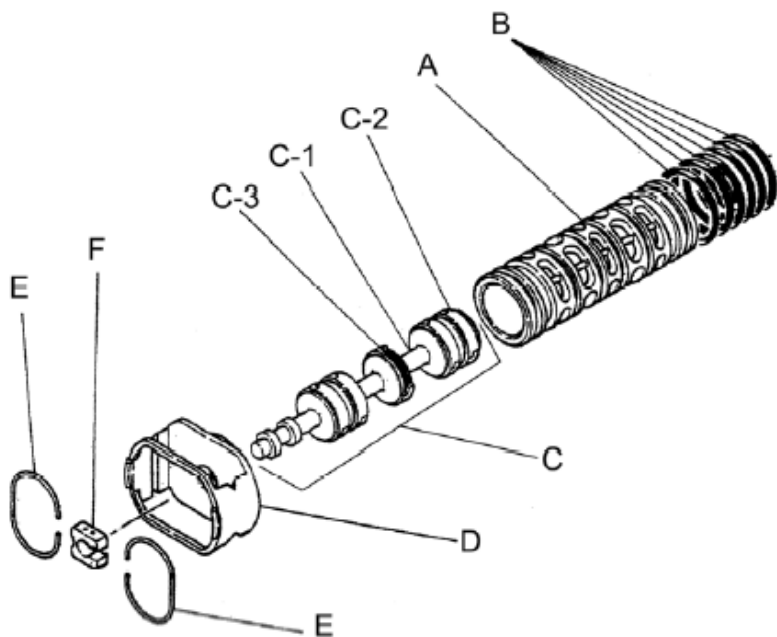

**Repair Kits**

**K80-MC Liquid Side Kit includes the following:**

10	Diaphragm	2	771857
11	Valve Seat	4	771958
40	O-ring	4	640078
12	Ball	4	770559

**K80-AM Air Side Kit includes the following:**

5-3	Throat Bearing	2	772689
5-4	Spring	2	711937
5-5	Valve Seat	2	771740
5-6	Pilot Valve Assembly	2	832163
5-8	O-ring	7	640020
5-9	Packing	2	685444
5-10	O-ring	2	640029
5-11	Gasket	2	771742
5-14	Gasket	1	771712
5-13-8	Gasket	2	771738
5-13-12 Seal	Seal Ring	15	771732
5-13-12 Sleeve	Sleeve Assembly	1	803675

**Body Assembly 803113**

Reference			
No.	Description	Q'ty	Part No.
5-1	Air Chamber	2	711935
5-2	Body	1	711936
5-3	Throat Bearing	2	772689
5-4	Spring	2	711937
5-5	Valve Seat	2	771740
5-6	Pilot Valve Assembly	2	832163
5-8	O-ring	2	640020
5-9	Packing	2	685444
5-10	O-ring	2	640029
5-11	Gasket	2	771742
5-12	Flat Head Bolt	12	683812
5-13	Valve Body Assembly	1	802971
5-14	Gasket	1	771712
5-15	Bolt	6	684240
5-18	Plain Washer	12	684987

Yamada America, Inc.  
955 East Algonquin Rd  
Arlington Heights, IL 60005  
Phone: 847.631.9200  
Fax: 847.631.9273  
www.yamadapump.com

802971 Valve Body Assembly			
Reference No.	Description	Q'ty	Part No.
5-13-1	Valve Body	1	711931
5-13-2	Cap A	1	580999
5-13-3	Cap B	1	581000
5-13-5	Spring Stopper	1	771735
5-13-6	Reset Button	1	712976
5-13-8	Gasket	2	771738
5-13-9	Bolt	8	685036
5-13-12	C Spool Valve Assy.	1	803115
5-13-12 Seal	Seal Ring	15	771732
5-13-12 Sleeve	Sleeve Assembly	1	803675
5-13-13	O-ring	1	640005
5-13-14	Cushion	4	684128