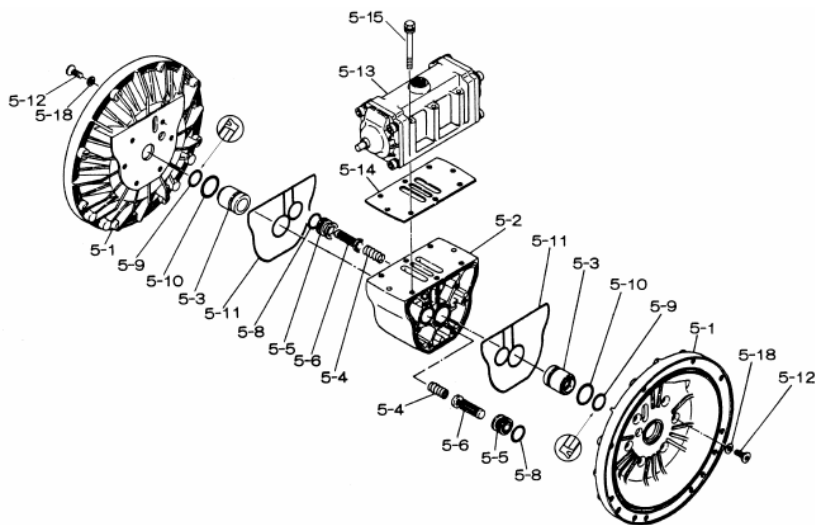

Yamada America, Inc.
955 East Algonquin Rd
Arlington Heights, IL 60005
Phone: 847.631.9200
Fax: 847.631.9273
www.yamadapump.com

Model: NDP-80BPT
Part # 852246

Reference			
No.	Description	Q'ty	Part No.
1	Out Chamber	2	780149
2	In Manifold	2	780246
3	Out Manifold	2	780152
4	Center Manifold	2	780250
5	Body Assembly	1	803113
7	Center Rod	1	711940
8	Center Disk	2	711041
9	Center Disk	2	771730
10	Diaphragm	2	770934
11	Valve Seat	4	772098
12	Ball	4	770694
13	Valve Guide	4	772099
14	Ball Valve	1	684322
15	Elbow	1	682523
19	Stand Body	2	711927
20	Cushion	4	771865
23	Bolt	20	683543
24	Plain Washer	32	631330
25	Spring Lock Washer	32	680257
26	Bolt	16	621213
27	Plain Washer	32	631331
28	Spring Lock Washer	24	680607
29	Nut	24	628014
33	Bolt	8	621179
35	Bolt	4	621149
36	Nut with Flange	4	683837
37	Bolt	8	683544
39	O-ring	4	643070
40	O-ring	4	643080
41T	O-Ring	4	643015
42	Bolt	4	683552
46	Cap	4	683641
47	Protector A	32	771789
48	Protector B	24	771790
53	O-ring	4	643143

Repair Kits			
K80-PT Liquid Side Kit includes the following:			
10	Diaphragm	2	770934
12	Ball	4	770694
40	O-ring	4	643080
53	O-ring	4	643143
41T	O-Ring	4	643015

K80-AM Air Side Kit includes the following:			
5-3	Throat Bearing	2	772689
5-4	Spring	2	711937
5-5	Valve Seat	2	771740
5-6	Pilot Valve Assembly	2	832163
5-8	O-ring	7	640020
5-9	Packing	2	685444
5-10	O-ring	2	640029
5-11	Gasket	2	771742
5-14	Gasket	1	771712
5-13-8	Gasket	2	771738
5-13-12 Seal	Seal Ring	15	771732
5-13-12 Sleeve	Sleeve Assembly	1	803675

Body Assembly 803113				
Reference	No.	Description	Q'ty	Part No.
5-1	Air Chamber	2	711935	
5-2	Body	1	711936	
5-3	Throat Bearing	2	772689	
5-4	Spring	2	711937	
5-5	Valve Seat	2	771740	
5-6	Pilot Valve Assembly	2	832163	
5-8	O-ring	2	640020	
5-9	Packing	2	685444	
5-10	O-ring	2	640029	
5-11	Gasket	2	771742	
5-12	Flat Head Bolt	12	683812	
5-13	Valve Body Assembly	1	802971	
5-14	Gasket	1	771712	
5-15	Bolt	6	684240	
5-18	Plain Washer	12	684987	