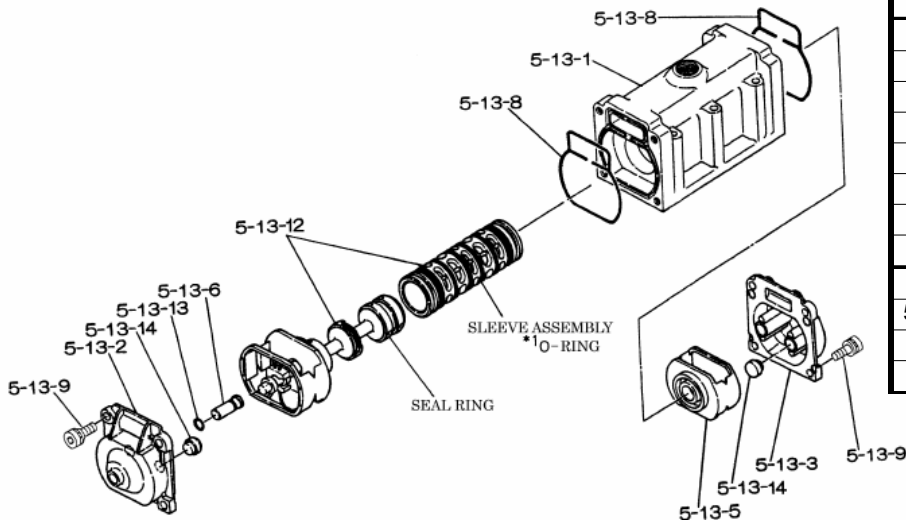

802971 Valve Body Assembly			
Reference			
No.	Description	Q'ty	Part No.
5-13-1	Valve Body	1	711931
5-13-2	Cap A	1	580999
5-13-3	Cap B	1	581000
5-13-5	Spring Stopper	1	771735
5-13-6	Reset Button	1	712976
5-13-8	Gasket	2	771738
5-13-9	Bolt	8	685036
5-13-12	C Spool Valve Assy.	1	803115
5-13-12 Seal	Seal Ring	15	771732
5-13-12 Sleeve	Sleeve Assembly	1	803675
5-13-13	O-ring	1	640005
5-13-14	Cushion	4	684128