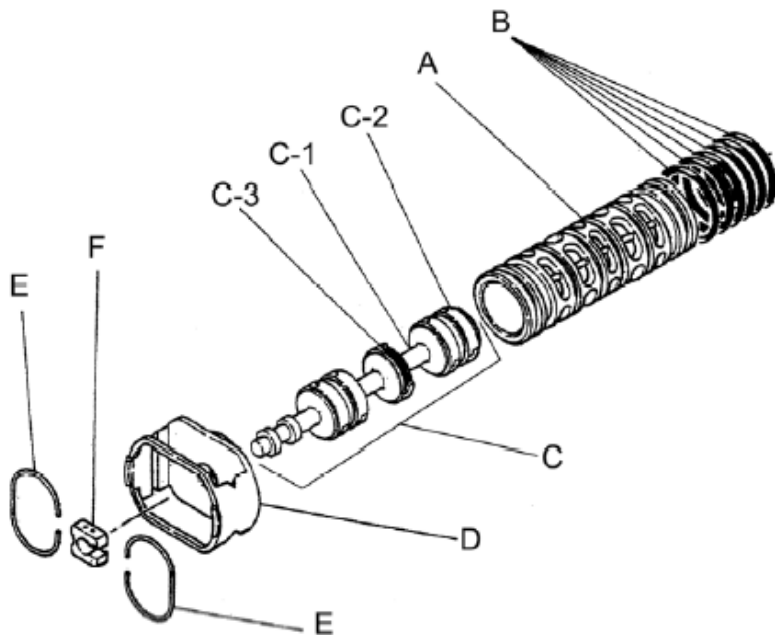

Repair Kits			
K80-PT Liquid Side Kit includes the following:			
10	Diaphragm	2	770934
12	Ball	4	770694
40	O-ring	4	643080
53	O-ring	4	643143
41T	O-Ring	4	643015

K80-AM Air Side Kit includes the following:			
5-3	Throat Bearing	2	772689
5-4	Spring	2	711937
5-5	Valve Seat	2	771740
5-6	Pilot Valve Assembly	2	832163
5-8	O-ring	7	640020
5-9	Packing	2	685444
5-10	O-ring	2	640029
5-11	Gasket	2	771742
5-14	Gasket	1	771712
5-13-8	Gasket	2	771738
5-13-12 Seal	Seal Ring	15	771732
5-13-12 Sleeve	Sleeve Assembly	1	803675

Body Assembly 803113				
Reference	No.	Description	Q'ty	Part No.
5-1	Air Chamber	2	711935	
5-2	Body	1	711936	
5-3	Throat Bearing	2	772689	
5-4	Spring	2	711937	
5-5	Valve Seat	2	771740	
5-6	Pilot Valve Assembly	2	832163	
5-8	O-ring	2	640020	
5-9	Packing	2	685444	
5-10	O-ring	2	640029	
5-11	Gasket	2	771742	
5-12	Flat Head Bolt	12	683812	
5-13	Valve Body Assembly	1	802971	
5-14	Gasket	1	771712	
5-15	Bolt	6	684240	
5-18	Plain Washer	12	684987	

Yamada America, Inc.
 955 East Algonquin Rd
 Arlington Heights, IL 60005
 Phone: 847.631.9200
 Fax: 847.631.9273
 www.yamadapump.com

802971 Valve Body Assembly			
Reference			
No.	Description	Q'ty	Part No.
5-13-1	Valve Body	1	711931
5-13-2	Cap A	1	580999
5-13-3	Cap B	1	581000
5-13-5	Spring Stopper	1	771735
5-13-6	Reset Button	1	712976
5-13-8	Gasket	2	771738
5-13-9	Bolt	8	685036
5-13-12	C Spool Valve Assy.	1	803115
5-13-12 Seal	Seal Ring	15	771732
5-13-12 Sleeve	Sleeve Assembly	1	803675
5-13-13	O-ring	1	640005
5-13-14	Cushion	4	684128